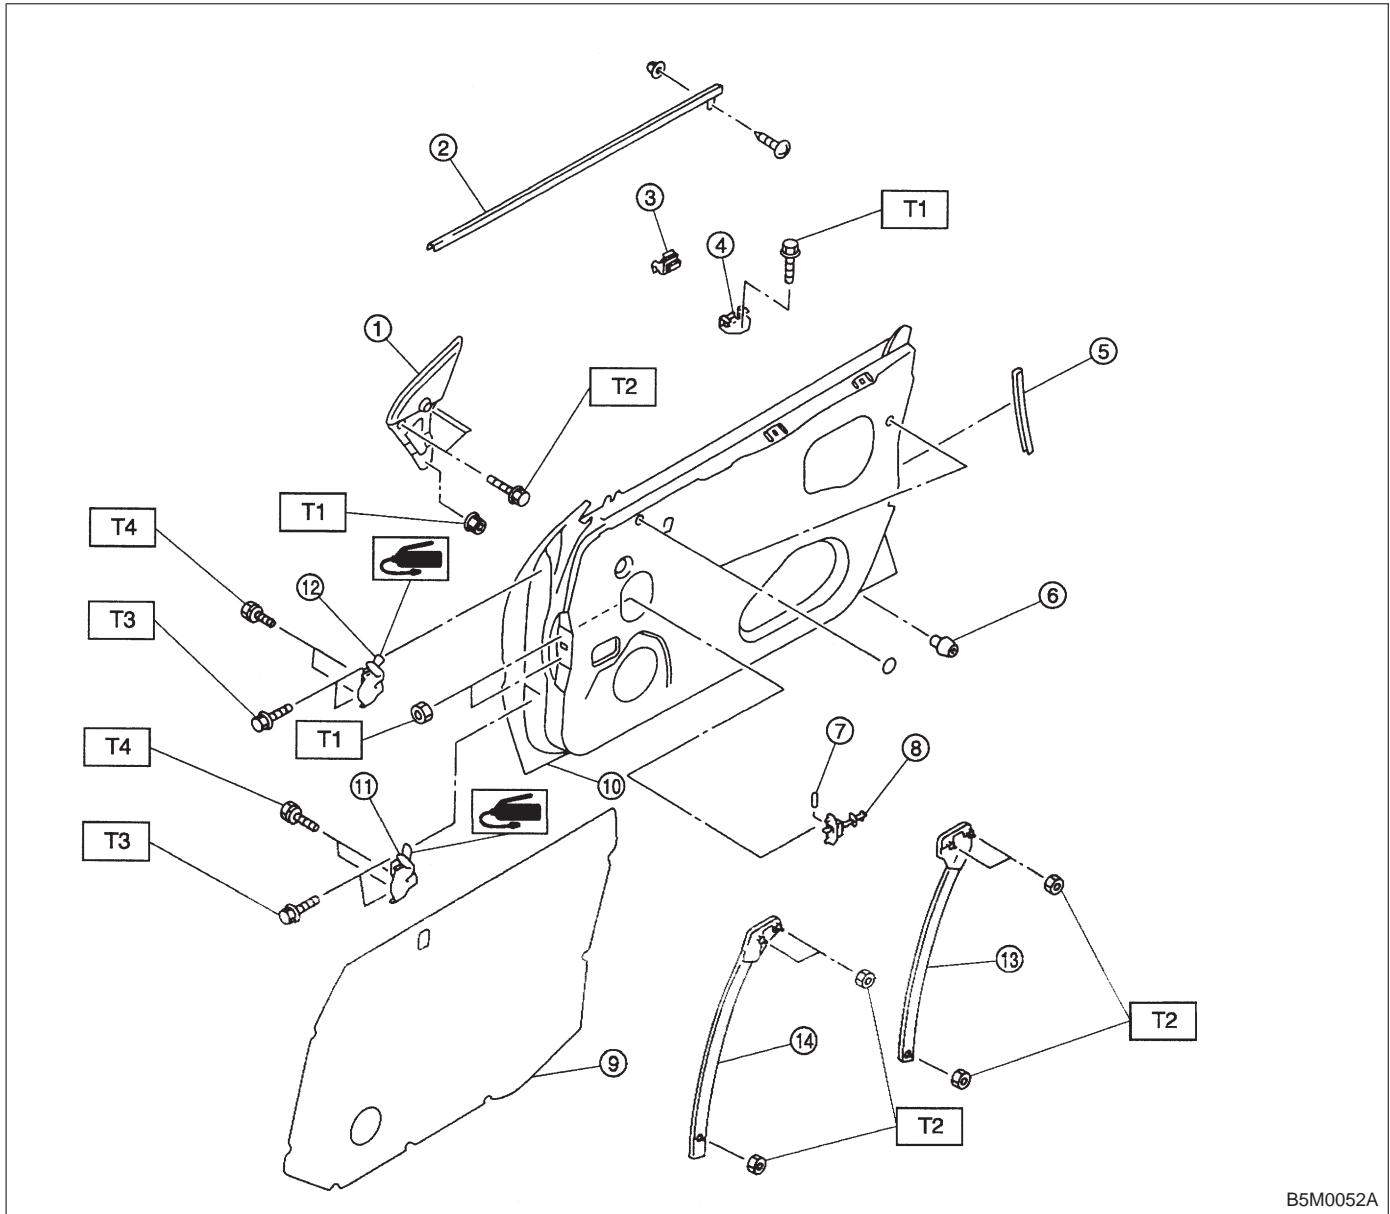

1. Front Door

B5M0052A

- |                        |                     |
|------------------------|---------------------|
| ① Gusset               | ⑧ Checker           |
| ② Weatherstrip (Outer) | ⑨ Sealing cover     |
| ③ Stabilizer (Outer)   | ⑩ Door panel        |
| ④ Stabilizer (Inner)   | ⑪ Lower hinge       |
| ⑤ Protector            | ⑫ Upper hinge       |
| ⑥ Stopper              | ⑬ Door sash (Rear)  |
| ⑦ Knock pin            | ⑭ Door sash (Front) |

**Tightening torque: N-m (kg-m, ft-lb)**  
**T1: 7.4±2.0 (0.75±0.2, 5.4±1.4)**  
**T2: 13±3 (1.3±0.3, 9.4±2.2)**  
**T3: 25±3 (2.5±0.3, 18.1±2.2)**  
**T4: 29±5 (3.0±0.5, 21.7±3.6)**