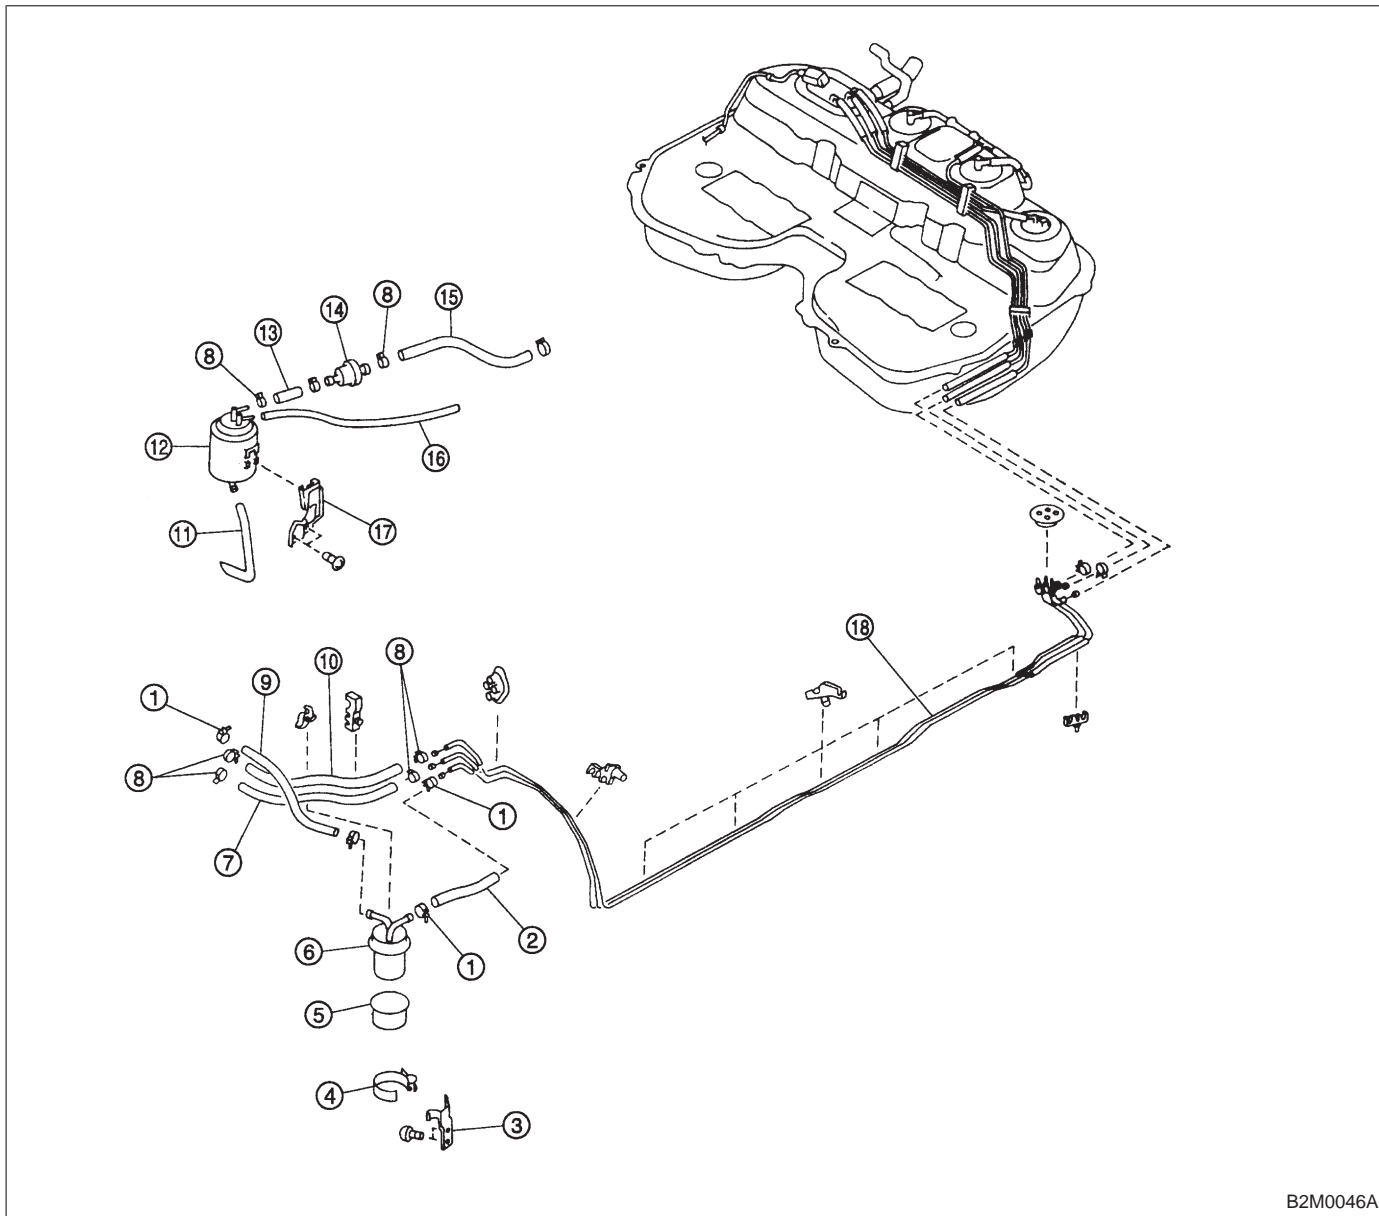

2. Fuel Line

B2M0046A

- ① Clamp
- ② Fuel delivery hose A
- ③ Fuel filter bracket
- ④ Fuel filter holder
- ⑤ Fuel filter cup
- ⑥ Fuel filter
- ⑦ Evaporation hose
- ⑧ Clip
- ⑨ Fuel delivery hose B

- ⑩ Fuel return hose
- ⑪ Air vent hose
- ⑫ Canister
- ⑬ Canister hose A
- ⑭ Two-way valve
- ⑮ Canister hose B
- ⑯ Canister hose C
- ⑰ Canister bracket
- ⑱ Fuel pipe ASSY