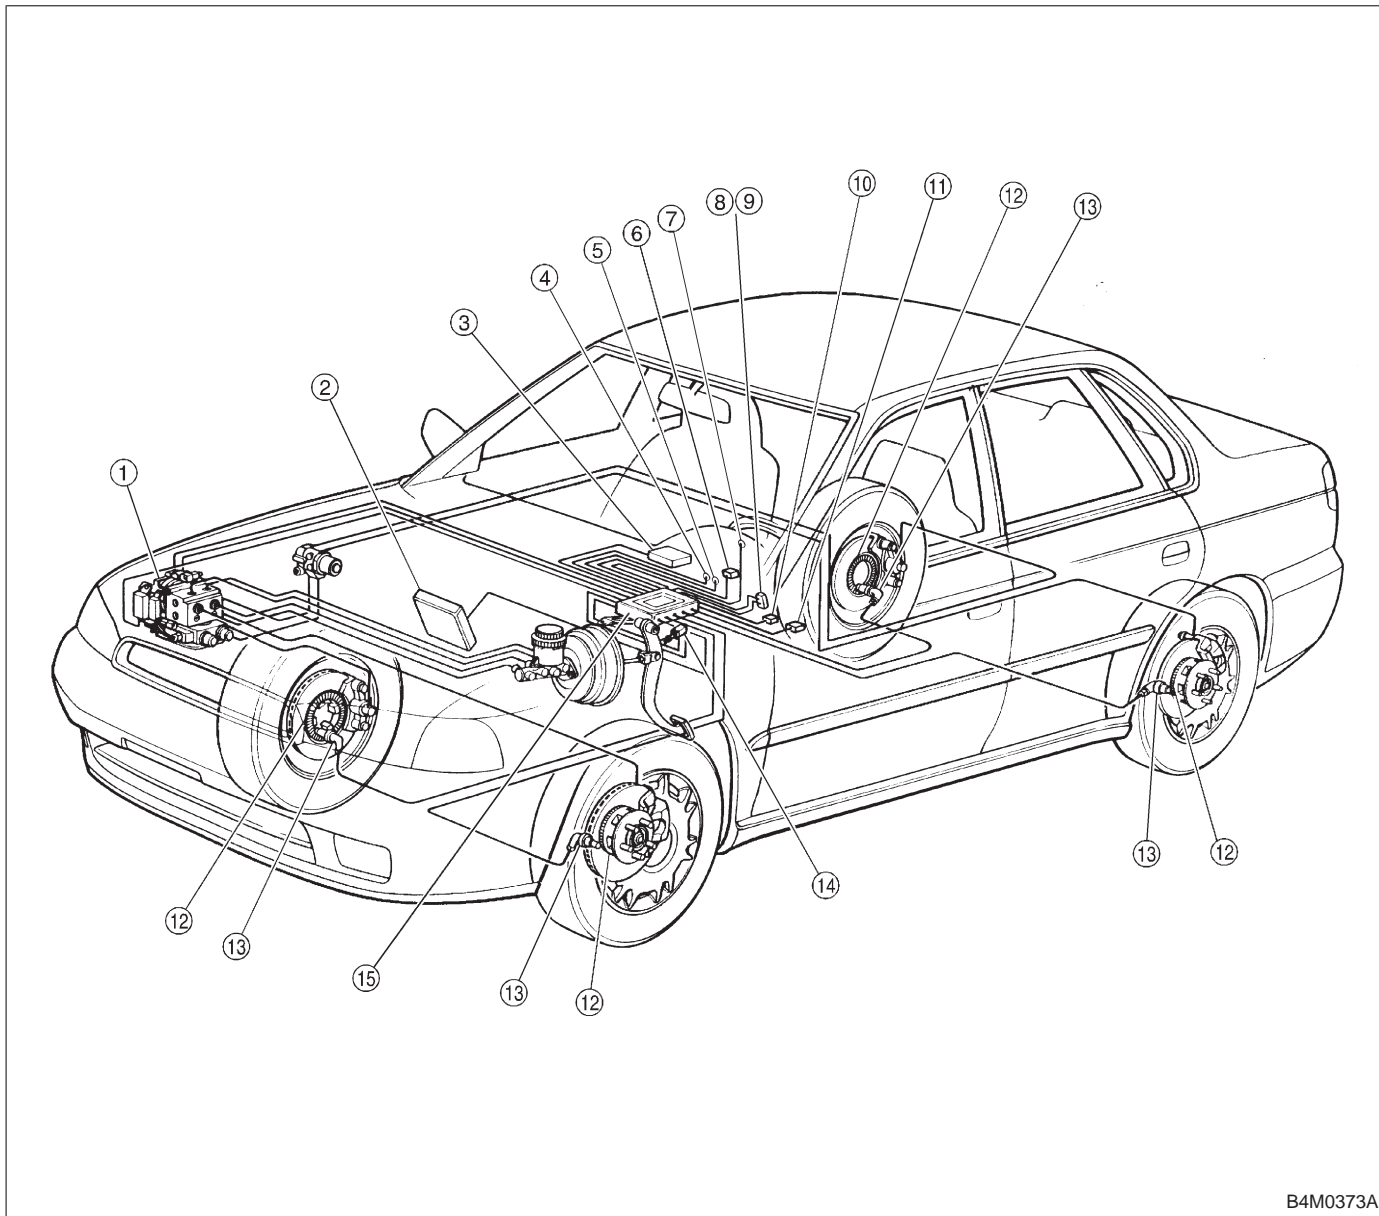

### 3. Electrical Components Location

B4M0373A

- |                                 |  |
|---------------------------------|--|
| ① Hydraulic control unit        | ⑨ TCS OFF switch   |
| ② Engine control module         | ⑩ Data link connector (for Subaru select monitor)                              |
| ③ AT control module             | ⑪ Data link connector (for Subaru select monitor and OBD-II general scan tool) |
| ④ TCS warning light             | ⑫ Tone wheel   |
| ⑤ ABS warning light             | ⑬ ABS sensor   |
| ⑥ Diagnosis connector           | ⑭ Stroke sensor  |
| ⑦ TCS operating indicator light | ⑮ ABS/TCS control module   |
| ⑧ TCS OFF indicator light       |  |