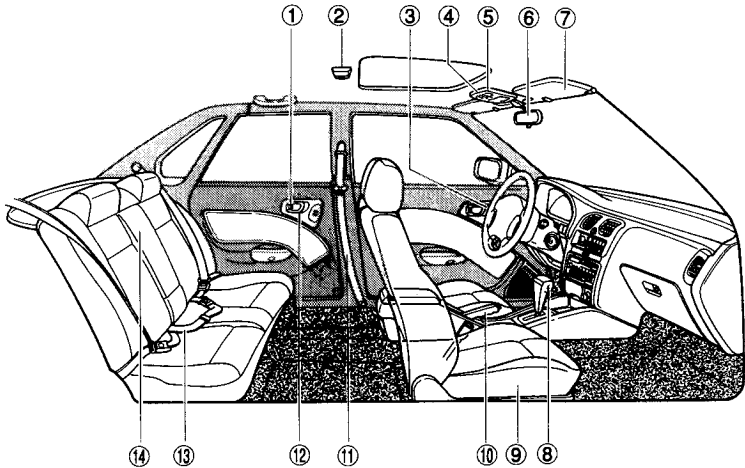

■ Interior

OM-H2497

- ① Lock lever (page 1-3)
- ② Interior light (page 6-8)
- ③ Power window switch (page 1-8)
- ④ Spot light (page 6-9)
- ⑤ Sunroof switch (page 1-17)
- ⑥ Inside mirror (page 3-21)
- ⑦ Sun visor (page 6-2)
- ⑧ Selector lever/Gearshift lever (page 7-17/7-14)
- ⑨ Front seat (page 2-2)
- ⑩ Parking brake lever (page 7-28)
- ⑪ Front seat belt (page 2-10)
- ⑫ Inside door handle (page 1-4)
- ⑬ Rear seat belt (page 2-10/2-15)
- ⑭ Rear seat (page 2-6)