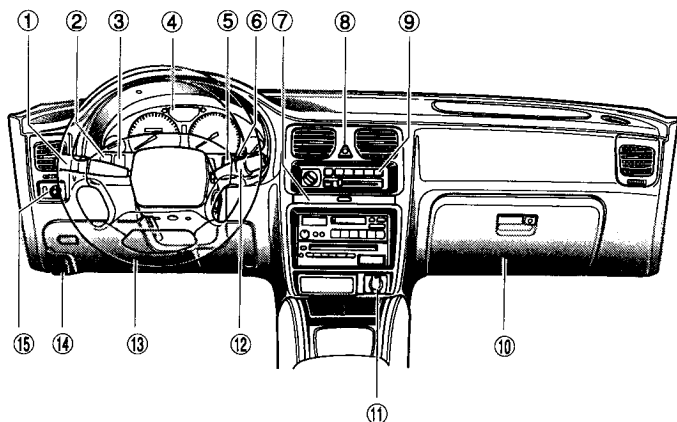

Instrument panel overview

OM-H2734

- | | |
|--|--|
| ① Lighting, turn signal and illumination brightness control switch (page 3-11) | ⑧ Hazard warning flasher (page 3-11) |
| ② TCS OFF switch (page 7-33) (TCS OFF indicator light [Page 7-34]) or Security system indicator light (Page 1-6) | ⑨ Heater or air conditioner control (page 4-3) |
| ③ Fog light switch (page 3-15) | ⑩ Glove compartment (page 6-2) |
| ④ Combination meter (page 3-4) | ⑪ Accessory socket (page 6-5) |
| ⑤ Rear window defogger switch (page 3-20) | ⑫ Windshield wiper and washer switch (page 3-17) |
| ⑥ Cruise control main switch (page 7-24) | ⑬ Steering (page 7-22) |
| ⑦ Cup holder (page 6-4) | ⑭ Hood lock release (page 1-15) |
| | ⑮ Remote control mirror switch (page 3-22) |