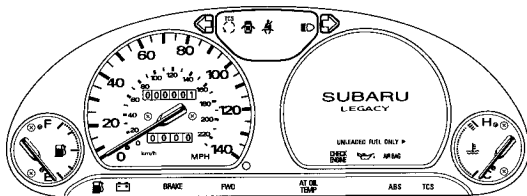

Combination meter overview

OM-H2415

OM-H2416

- | | |
|---|---|
| ① Fuel gauge (page 3-5) | ⑩ ABS warning light (page 3-8) |
| ② Speedometer (page 3-4) | ⑪ SRS AIRBAG warning light (page 3-6) |
| ③ Odometer (page 3-4) | ⑫ Oil pressure warning light (page 3-7) |
| ④ Turn signal indicator light (page 3-10) | ⑬ CHECK ENGINE warning light/ Malfunction indicator lamp (page 3-8) |
| ⑤ TCS indicator light (page 3-9) | ⑭ AT oil temperature warning light (page 3-10) |
| ⑥ Door open warning light (page 3-10) | ⑮ Front-wheel drive warning light (page 3-10) |
| ⑦ Seatbelt warning light (page 3-6) | ⑯ Brake system warning light (page 3-7) |
| ⑧ High beam indicator light (page 3-10) | ⑰ Trip meter (page 3-4) |
| ⑨ Turn signal indicator light (page 3-9) | ⑱ Charge warning light (page 3-7) |
| ⑩ Tachometer (page 3-4) | ⑲ Low fuel warning light (page 3-10) |
| ⑪ Temperature gauge (page 3-5) | |
| ⑫ TCS warning light (page 3-9) | |