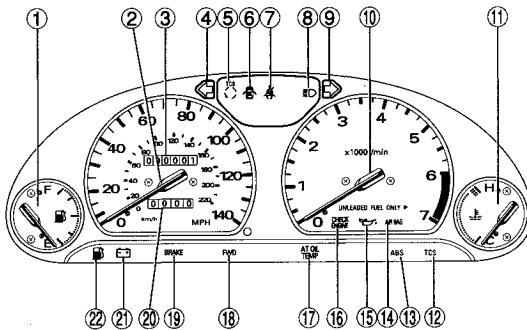

Combination meter overview

OM-H2415

OM-H2416

- | | |
|---|---|
| ① Fuel gauge (page 3-5) | ⑩ ABS warning light (page 3-8) |
| ② Speedometer (page 3-4) | ⑪ SRS AIRBAG warning light (page 3-6) |
| ③ Odometer (page 3-4) | ⑫ Oil pressure warning light (page 3-7) |
| ④ Turn signal indicator light (page 3-10) | ⑬ CHECK ENGINE warning light/ Malfunction indicator lamp (page 3-8) |
| ⑤ TCS indicator light (page 3-9) | ⑭ AT oil temperature warning light (page 3-10) |
| ⑥ Door open warning light (page 3-10) | ⑮ Front-wheel drive warning light (page 3-10) |
| ⑦ Seatbelt warning light (page 3-6) | ⑯ Brake system warning light (page 3-7) |
| ⑧ High beam indicator light (page 3-10) | ⑰ Trip meter (page 3-4) |
| ⑨ Turn signal indicator light (page 3-9) | ⑱ Charge warning light (page 3-7) |
| ⑩ Tachometer (page 3-4) | ⑲ Low fuel warning light (page 3-10) |
| ⑪ Temperature gauge (page 3-5) | |
| ⑫ TCS warning light (page 3-9) | |