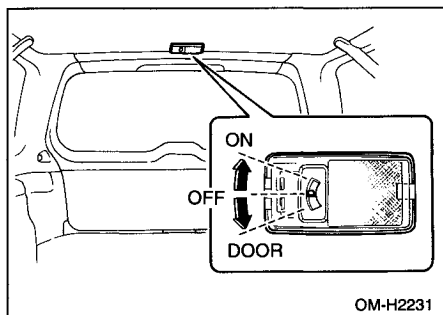

## Luggage area light (Wagon only)

---

The luggage area light switch has three positions:

**ON:** The light stays on continuously.

**DOOR:** The light comes on only when the rear gate is opened.

**OFF:** The light stays off.