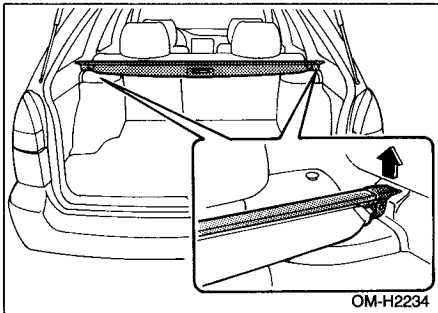

Luggage area light (Wagon only)

The luggage area light switch has three positions:

ON: The light stays on continuously.

DOOR: The light comes on only when the rear gate is opened.

OFF: The light stays off.

When leaving your vehicle, make sure the light is turned off to avoid battery discharge.

Luggage cover (Wagon — if equipped)

CAUTION

Do not place anything on the extended cover.

The luggage cover is provided for covering the luggage compartment and to protect its contents from direct sunlight. This cover is detachable according to your use.

■ Using the cover

To extend the cover, pull the end of the cover out, then insert its hooks into the catches. To rewind it, unhook it from the catches and it will rewind automatically.

■ To remove the cover