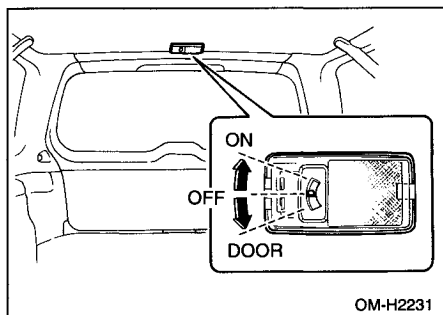

Luggage area light (Wagon only)

The luggage area light switch has three positions:

ON: The light stays on continuously.

DOOR: The light comes on only when the rear gate is opened.

OFF: The light stays off.

■ Using the cover

To extend the cover, pull the end of the cover out, then insert its hooks into the catches. To rewind it, unhook it from the catches and it will rewind automatically.

■ To remove the cover