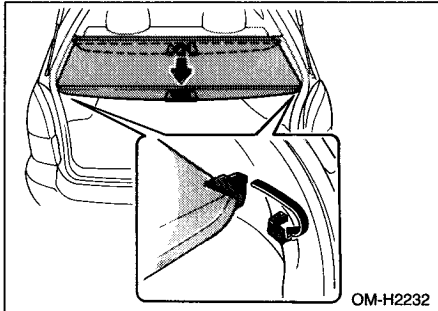

Luggage area light (Wagon only)

The luggage area light switch has three positions:

ON: The light stays on continuously.

DOOR: The light comes on only when the rear gate is opened.

OFF: The light stays off.

When leaving your vehicle, make sure the light is turned off to avoid battery discharge.

Luggage cover (Wagon — if equipped)

CAUTION

Do not place anything on the extended cover.

The luggage cover is provided for covering the luggage compartment and to protect its contents from direct sunlight. This cover is detachable according to your use.

■ Using the cover

To extend the cover, pull the end of the cover out, then insert its hooks into the catches. To rewind it, unhook it from the catches and it will rewind automatically.

■ To remove the cover