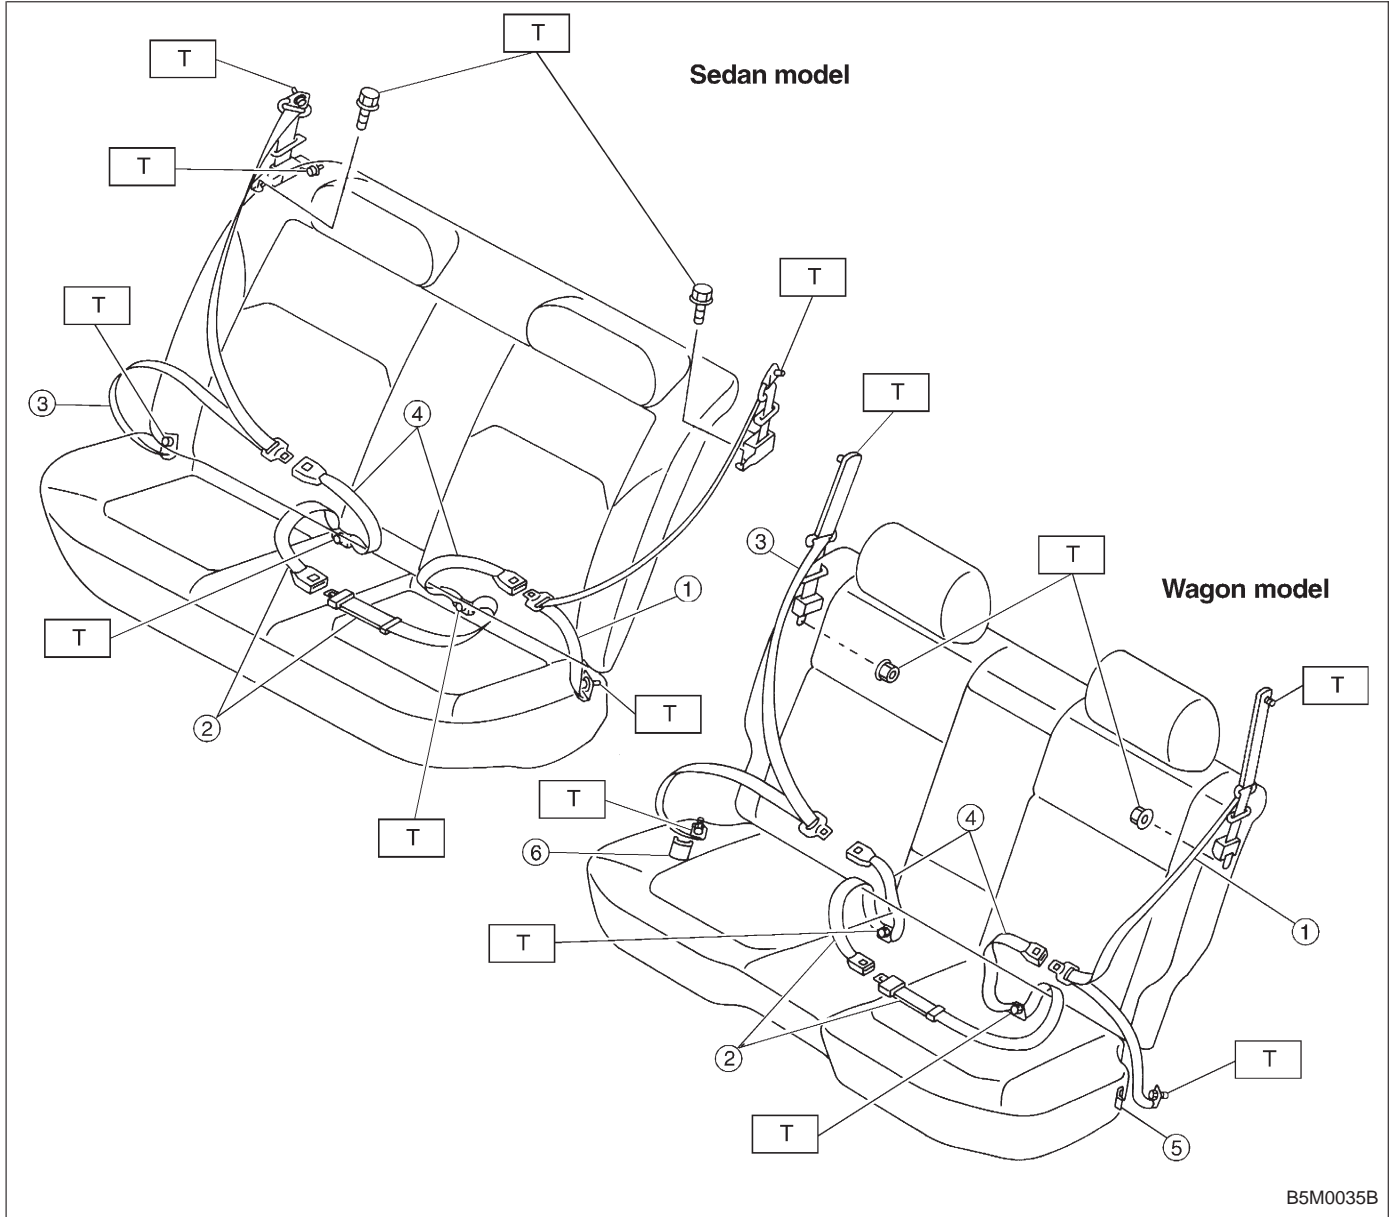

4. Rear Seat Belt

B5M0035B

- ① Outer seat belt (LH)
- ② Center seat belt
- ③ Outer seat belt (RH)
- ④ Inner seat belt

- ⑤ Lap anchor cover (LH)
- ⑥ Lap anchor cover (RH)

**Tightening torque: N·m (kg·m, ft·lb)**  
**T: 35±13 (3.6±1.3, 26±9)**