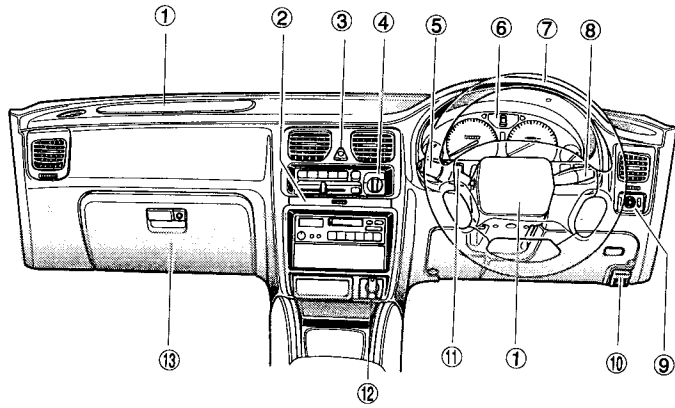

■ Instrument panel (Right hand drive vehicles)

HB0066

- ① SRS AIRBAG (page 2-28)
- ② Cup holder (page 6-5)
- ③ Hazard warning flasher (page 3-12)
- ④ Heater or air conditioner control (page 4-16)
- ⑤ Lighting, turn signal and illumination brightness control switch (page 3-12)
- ⑥ Combination meter (page 3-4)
- ⑦ Steering (page 7-25)
- ⑧ Windshield wiper and washer switch (page 3-19)
- ⑨ Remote control mirror switch (page 3-24)
- ⑩ Hood lock release (page 1-22)
- ⑪ Rear window defogger switch (page 3-22)
- ⑫ Accessory socket (page 6-7)
- ⑬ Glove compartment (page 6-3)

– CONTINUED –