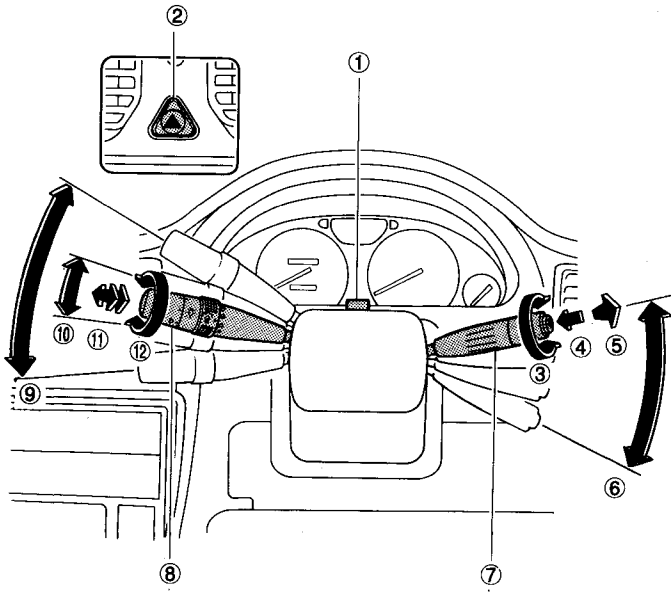

OM-H2502

① Parking light switch (page 3-16)	⑦ Wiper control (page 3-17)
② Hazard warning flasher switch (page 3-12)	⑧ Light control (page 3-12)
③ Rear window wiper and washer switch (page 3-20)	⑨ Turn signal (page 3-14)
④ Windshield washer (page 3-20)	⑩ Turn signal (for lane change) (page 3-14)
⑤ Mist (page 3-20)	⑪ Headlight flasher/ High/Low beam change (page 3-13)
⑥ Windshield wiper (page 3-19)	⑫ Headlight ON/OFF (page 3-13)