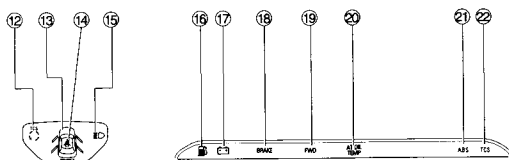

HB0008

① Fuel gauge (page 3-6)	⑬ Door open warning lights (page 3-11)
② Speedometer (page 3-5)	⑭ Seatbelt warning light (page 3-7)
③ Turn signal indicator light (page 3-11)	⑮ High beam indicator light (page 3-11)
④ Tachometer (page 3-5)	⑯ Low fuel warning light (page 3-11)
⑤ Temperature gauge (page 3-6)	⑰ Charge warning light (page 3-8)
⑥ SRS AIRBAG warning light (page 3-7)	⑱ Brake system warning light (page 3-8)
⑦ Oil pressure warning light (page 3-8)	⑲ Front-wheel drive warning light (page 3-11)
⑧ CHECK ENGINE warning light/ Malfunction indicator light (page 3-9)	⑳ AT oil temperature warning light (page 3-11)
⑨ Trip meter reset knob (page 3-5)	㉑ ABS warning light (page 3-9)
⑩ Odometer (page 3-5)	㉒ TCS warning light (page 3-10)
⑪ Trip meter (page 3-5)	
⑫ TCS indicator light (page 3-10)