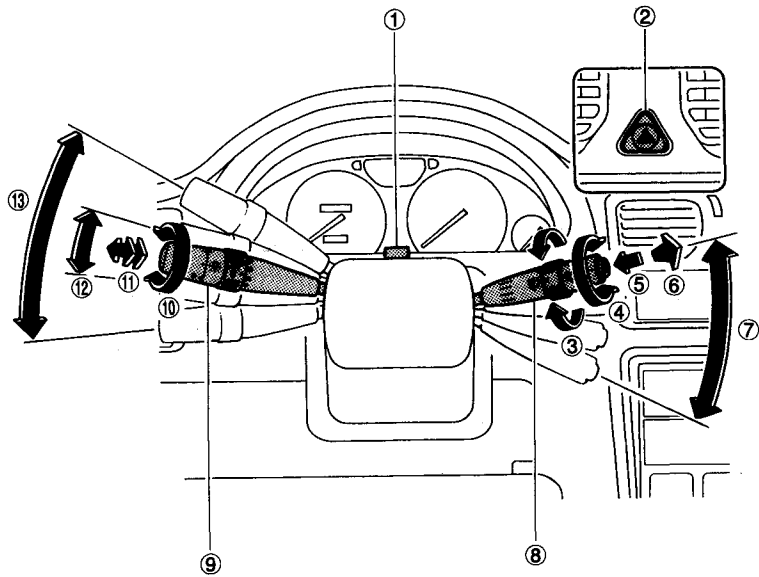

OM-H2500

① Parking light switch (page 3-16)	⑦ Windshield wiper (page 3-19)
② Hazard warning flasher switch (page 3-12)	⑧ Wiper control (page 3-17)
③ Wiper intermittent time control (page 3-19)	⑨ Light control (page 3-12)
④ Rear window wiper and washer switch (page 3-20)	⑩ Headlight ON/OFF (page 3-13)
⑤ Windshield washer (page 3-20)	⑪ Headlight flasher/High/Low beam change (page 3-13)
⑥ Mist (page 3-20)	⑫ Turn signal (for lane change) (page 3-14)
	⑬ Turn signal (page 3-14)