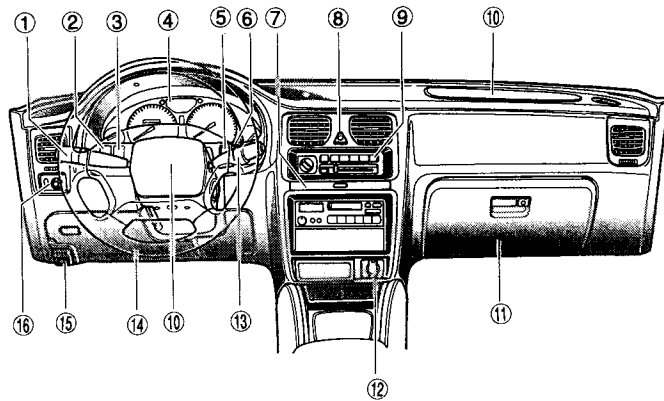

■ Interior

HB0003

- ① Lock lever (page 1-3)
- ② Interior light (page 6-10)
- ③ Power window switch (page 1-11)
- ④ Spot light (page 6-10)
- ⑤ Sunroof switch (page 1-24)
- ⑥ Inside mirror (page 3-23)
- ⑦ Sun visor (page 6-2)
- ⑧ Tilt steering wheel (page 7-25)
- ⑨ Selector lever/Gearshift lever (page 7-18/7-15)
- ⑩ Front seat (page 2-2)
- ⑪ Parking brake lever (page 7-31)
- ⑫ 3-point type seat belt (combination lap/shoulder belts) (page 2-11)
- ⑬ Inside door handle (page 1-5)
- ⑭ 2-point type seat belt (lap only belt) (page 2-16)
- ⑮ Rear seat (page 2-6)

– CONTINUED –

■ Luggage compartment

Sedan

Wagon

HB0005

- ① Jack (page 8-13)
- ② Spare tire (page 8-12)
- ③ Jack handle (page 8-13)
- ④ Accessory socket (page 6-6)
- ⑤ Luggage cover (page 6-12)
- ⑥ Storage tray (page 6-14)
- ⑦ Cargo anchorage eyelets (page 6-13)

■ Instrument panel

HB0006

- | | |
|--|--|
| ① Lighting, turn signal and illumination brightness control switch (page 3-12) | ⑧ Hazard warning flasher (page 3-12) |
| ② Security system indicator light (Page 1-8) or TCS OFF switch (page 7-37) (TCS OFF indicator light [Page 7-37]) | ⑨ Heater or air conditioner control (page 4-3) |
| ③ Fog light switch (page 3-16) | ⑩ SRS AIRBAG (page 2-28) |
| ④ Combination meter (page 3-4) | ⑪ Glove compartment (page 6-3) |
| ⑤ Rear window defogger switch (page 3-22) | ⑫ Accessory socket (page 6-7) |
| ⑥ Cruise control main switch (page 7-26) | ⑬ Windshield wiper and washer switch (page 3-19) |
| ⑦ Cup holder (page 6-5) | ⑭ Steering (page 7-25) |
| | ⑮ Hood lock release (page 1-22) |
| | ⑯ Remote control mirror switch (page 3-24) |