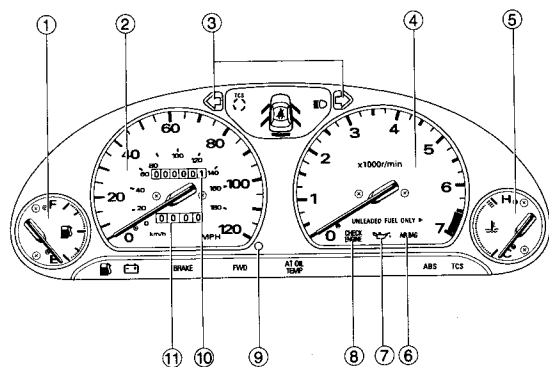

■ Combination meter

HB0007