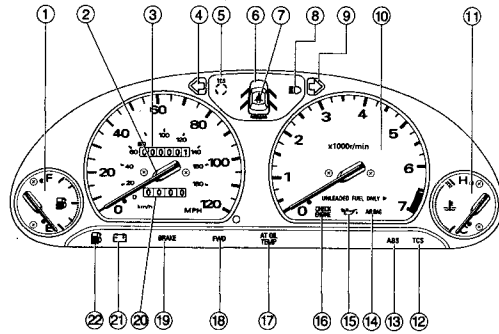

Combination meter overview

HB0022

HB0070

- | | |
|---|---|
| ① Fuel gauge (page 3-6) | ⑬ ABS warning light (page 3-9) |
| ② Speedometer (page 3-5) | ⑭ SRS AIRBAG warning light (page 3-7) |
| ③ Odometer (page 3-5) | ⑮ Oil pressure warning light (page 3-8) |
| ④ Turn signal indicator light (page 3-11) | ⑯ CHECK ENGINE warning light/ Malfunction indicator lamp (page 3-9) |
| ⑤ TCS indicator light (page 3-10) | ⑰ AT oil temperature warning light (page 3-11) |
| ⑥ Door open warning light (page 3-11) | ⑱ Front-wheel drive warning light (page 3-11) |
| ⑦ Seatbelt warning light (page 3-7) | ⑲ Brake system warning light (page 3-8) |
| ⑧ High beam indicator light (page 3-11) | ⑳ Trip meter (page 3-5) |
| ⑨ Turn signal indicator light (page 3-11) | ㉑ Charge warning light (page 3-8) |
| ⑩ Tachometer (page 3-5) | ㉒ Low fuel warning light (page 3-11) |
| ⑪ Temperature gauge (page 3-6) | |
| ⑫ TCS warning light (page 3-10) | |