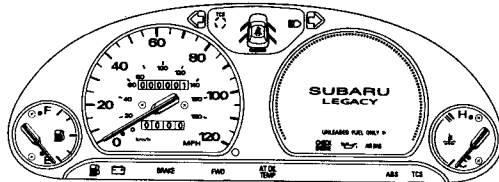

Combination meter overview

HB0022

HB0070

- | | |
|---|---|
| ① Fuel gauge (page 3-6) | ⑬ ABS warning light (page 3-9) |
| ② Speedometer (page 3-5) | ⑭ SRS AIRBAG warning light (page 3-7) |
| ③ Odometer (page 3-5) | ⑮ Oil pressure warning light (page 3-8) |
| ④ Turn signal indicator light (page 3-11) | ⑯ CHECK ENGINE warning light/ Malfunction indicator lamp (page 3-9) |
| ⑤ TCS indicator light (page 3-10) | ⑰ AT oil temperature warning light (page 3-11) |
| ⑥ Door open warning light (page 3-11) | ⑱ Front-wheel drive warning light (page 3-11) |
| ⑦ Seatbelt warning light (page 3-7) | ⑲ Brake system warning light (page 3-8) |
| ⑧ High beam indicator light (page 3-11) | ⑳ Trip meter (page 3-5) |
| ⑨ Turn signal indicator light (page 3-11) | ㉑ Charge warning light (page 3-8) |
| ⑩ Tachometer (page 3-5) | ㉒ Low fuel warning light (page 3-11) |
| ⑪ Temperature gauge (page 3-6) | |
| ⑫ TCS warning light (page 3-10) | |