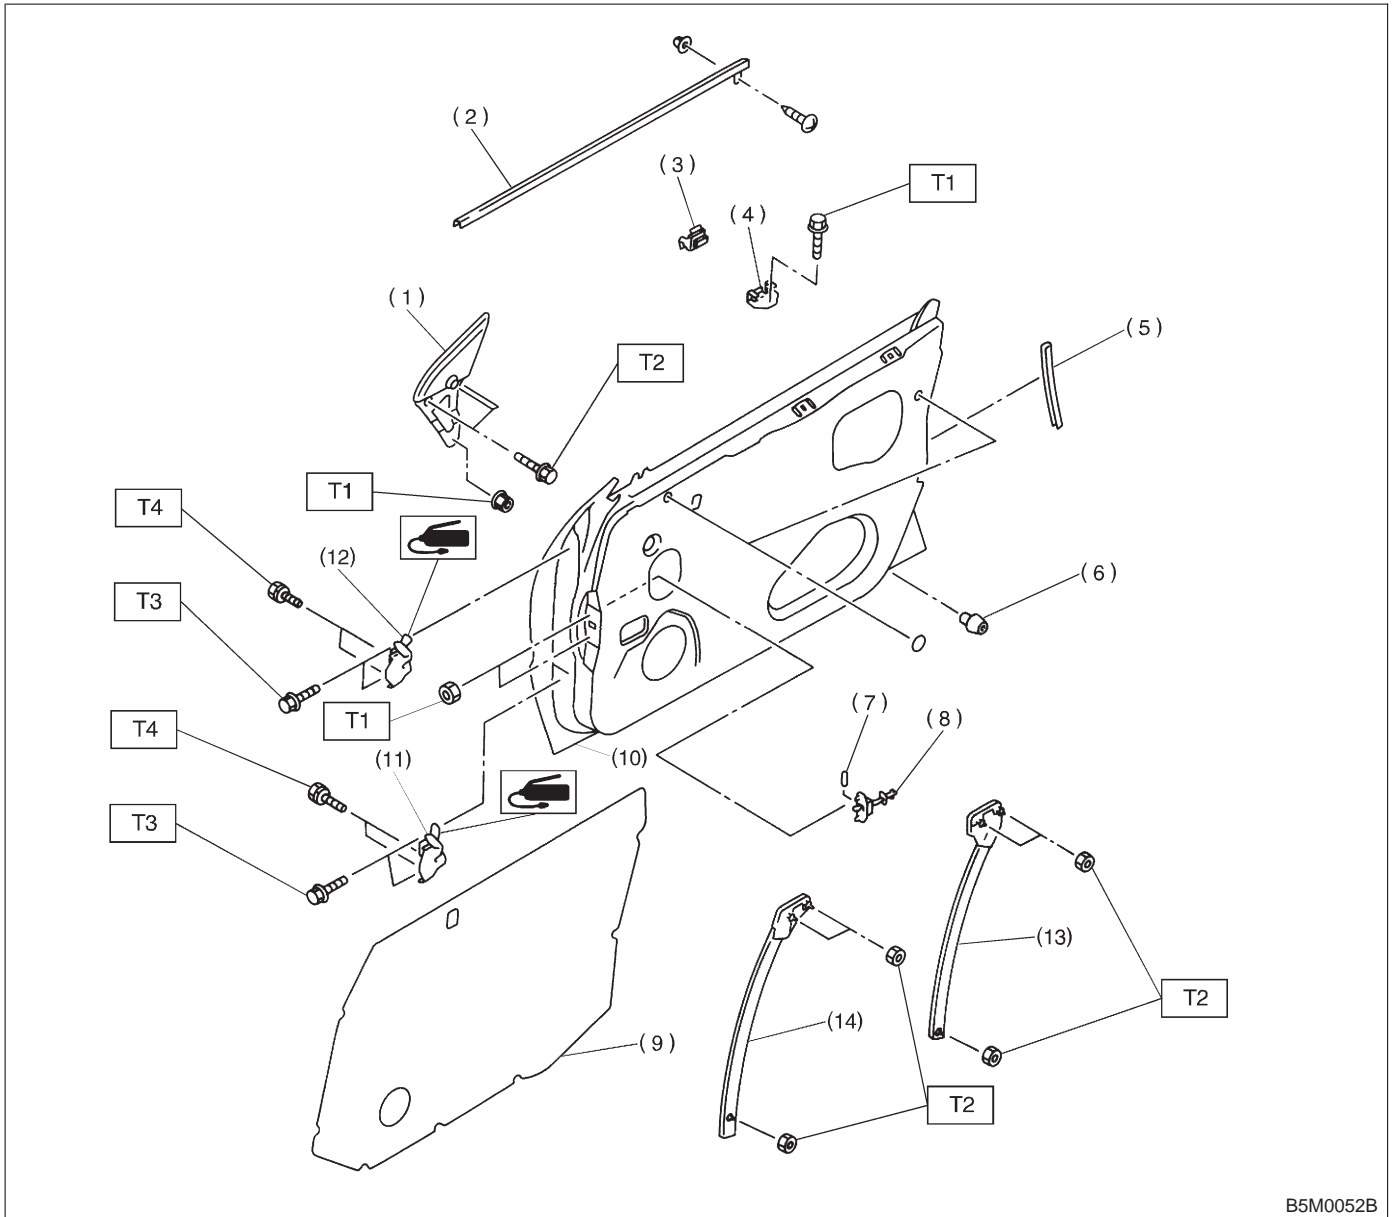

1. Front Door

B5M0052B

- | | |
|--------------------------|------------------------|
| (1) Gusset | (8) Checker |
| (2) Weatherstrip (Outer) | (9) Sealing cover |
| (3) Stabilizer (Outer) | (10) Door panel |
| (4) Stabilizer (Inner) | (11) Lower hinge |
| (5) Protector | (12) Upper hinge |
| (6) Stopper | (13) Door sash (Rear) |
| (7) Knock pin | (14) Door sash (Front) |

Tightening torque: N-m (kg-m, ft-lb)

T1: 7.4±2.0 (0.75±0.2, 5.4±1.4)

T2: 13±3 (1.3±0.3, 9.4±2.2)

T3: 25±3 (2.5±0.3, 18.1±2.2)

T4: 29±5 (3.0±0.5, 21.7±3.6)