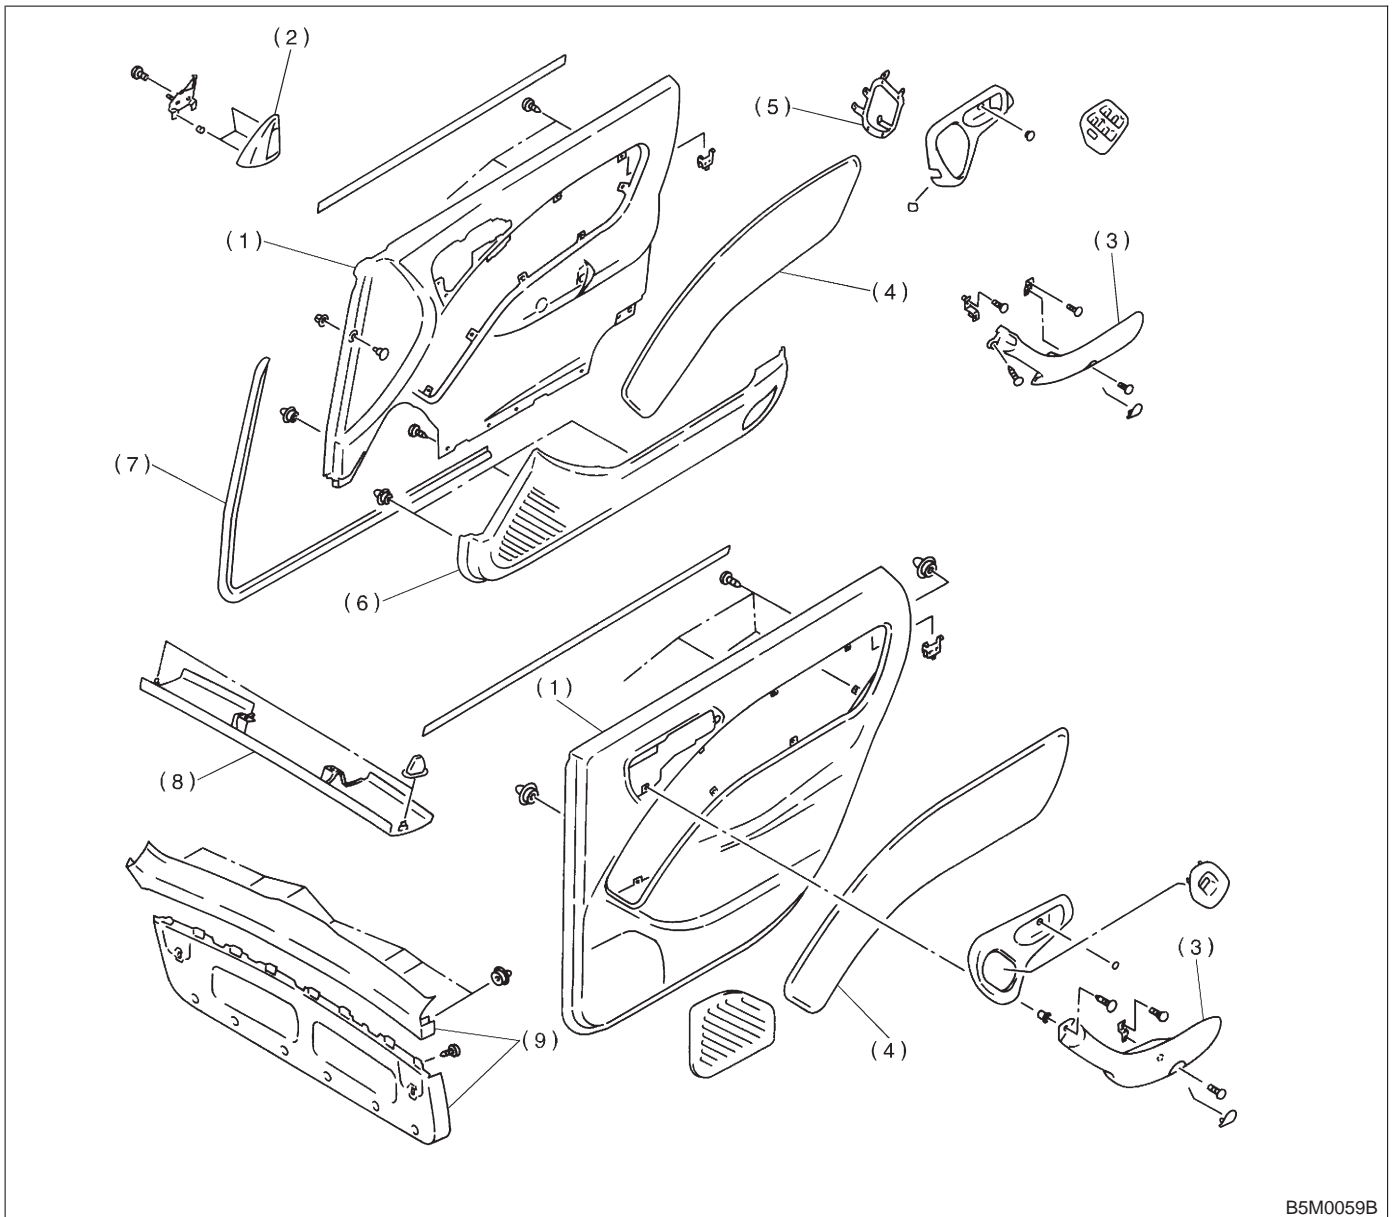

8. Door Trim

B5M0059B

- | | | |
|------------------|--------------|--------------------------|
| (1) Trim panel | (4) Ornament | (7) Weatherstrip |
| (2) Gusset cover | (5) Bracket | (8) Rear gate upper trim |
| (3) Arm rest | (6) Pocket | (9) Rear gate lower trim |