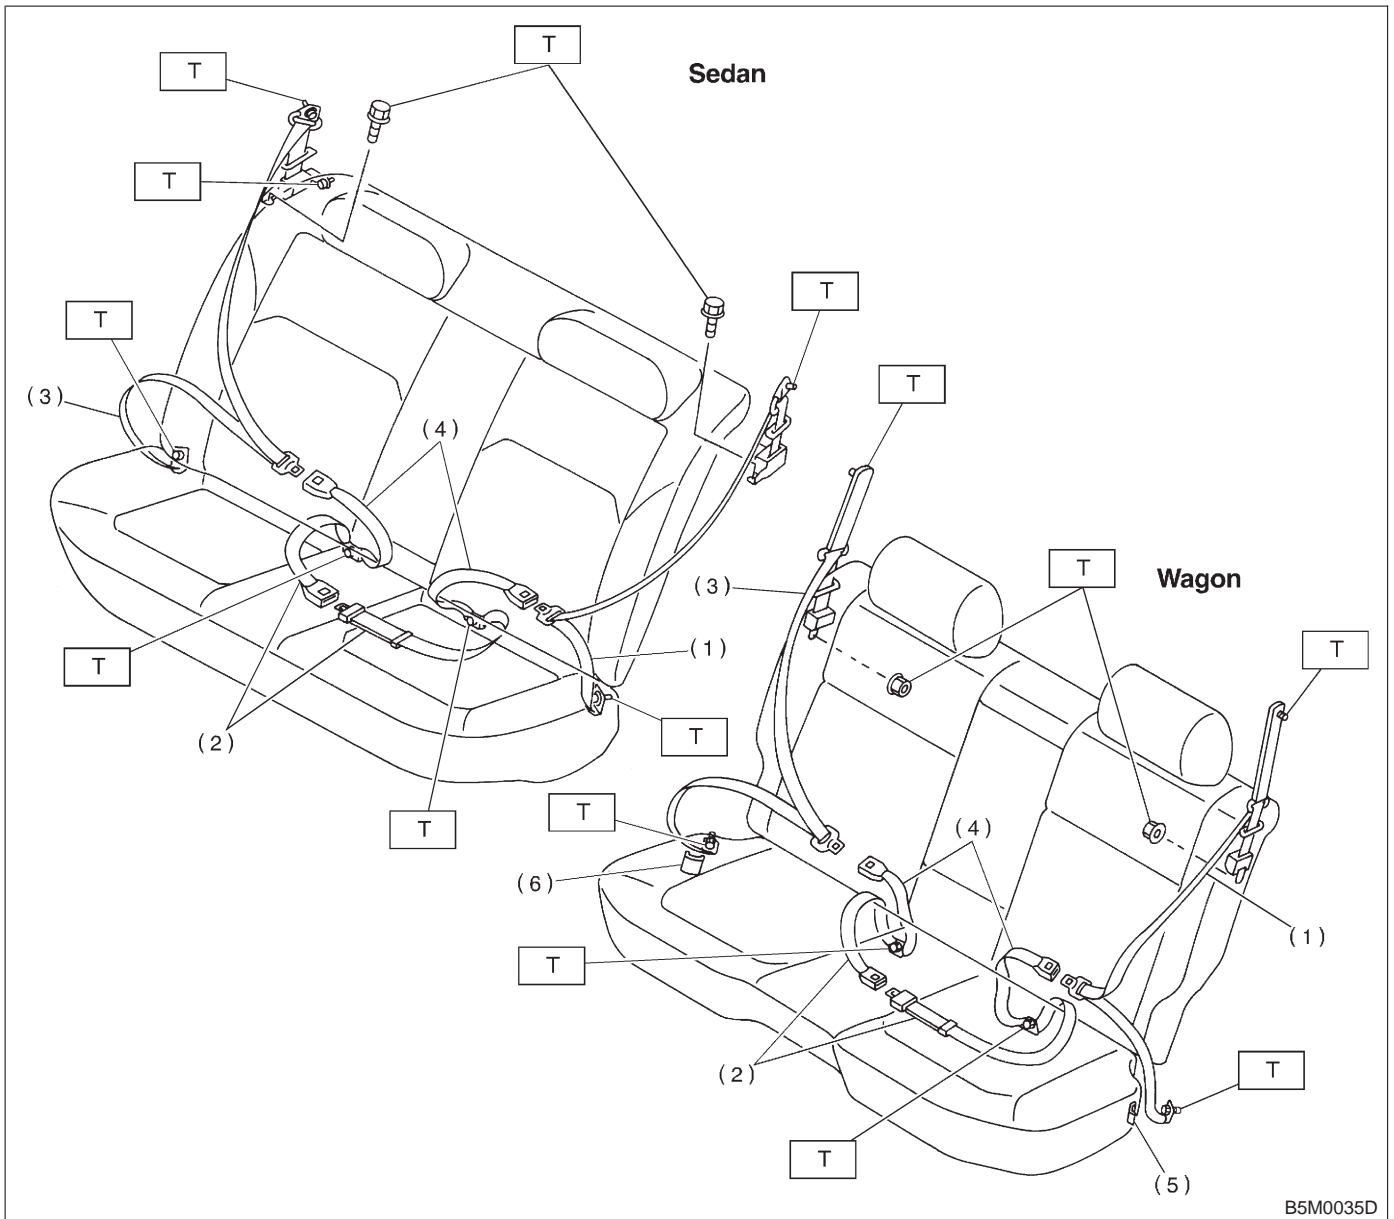

4. Rear Seat Belt

B5M0035D

- | | |
|--------------------------|---------------------------|
| (1) Outer seat belt (LH) | (4) Inner seat belt |
| (2) Center seat belt | (5) Lap anchor cover (LH) |
| (3) Outer seat belt (RH) | (6) Lap anchor cover (RH) |

Tightening torque: N-m (kg-m, ft-lb)
T: 35±13 (3.6±1.3, 26±9)