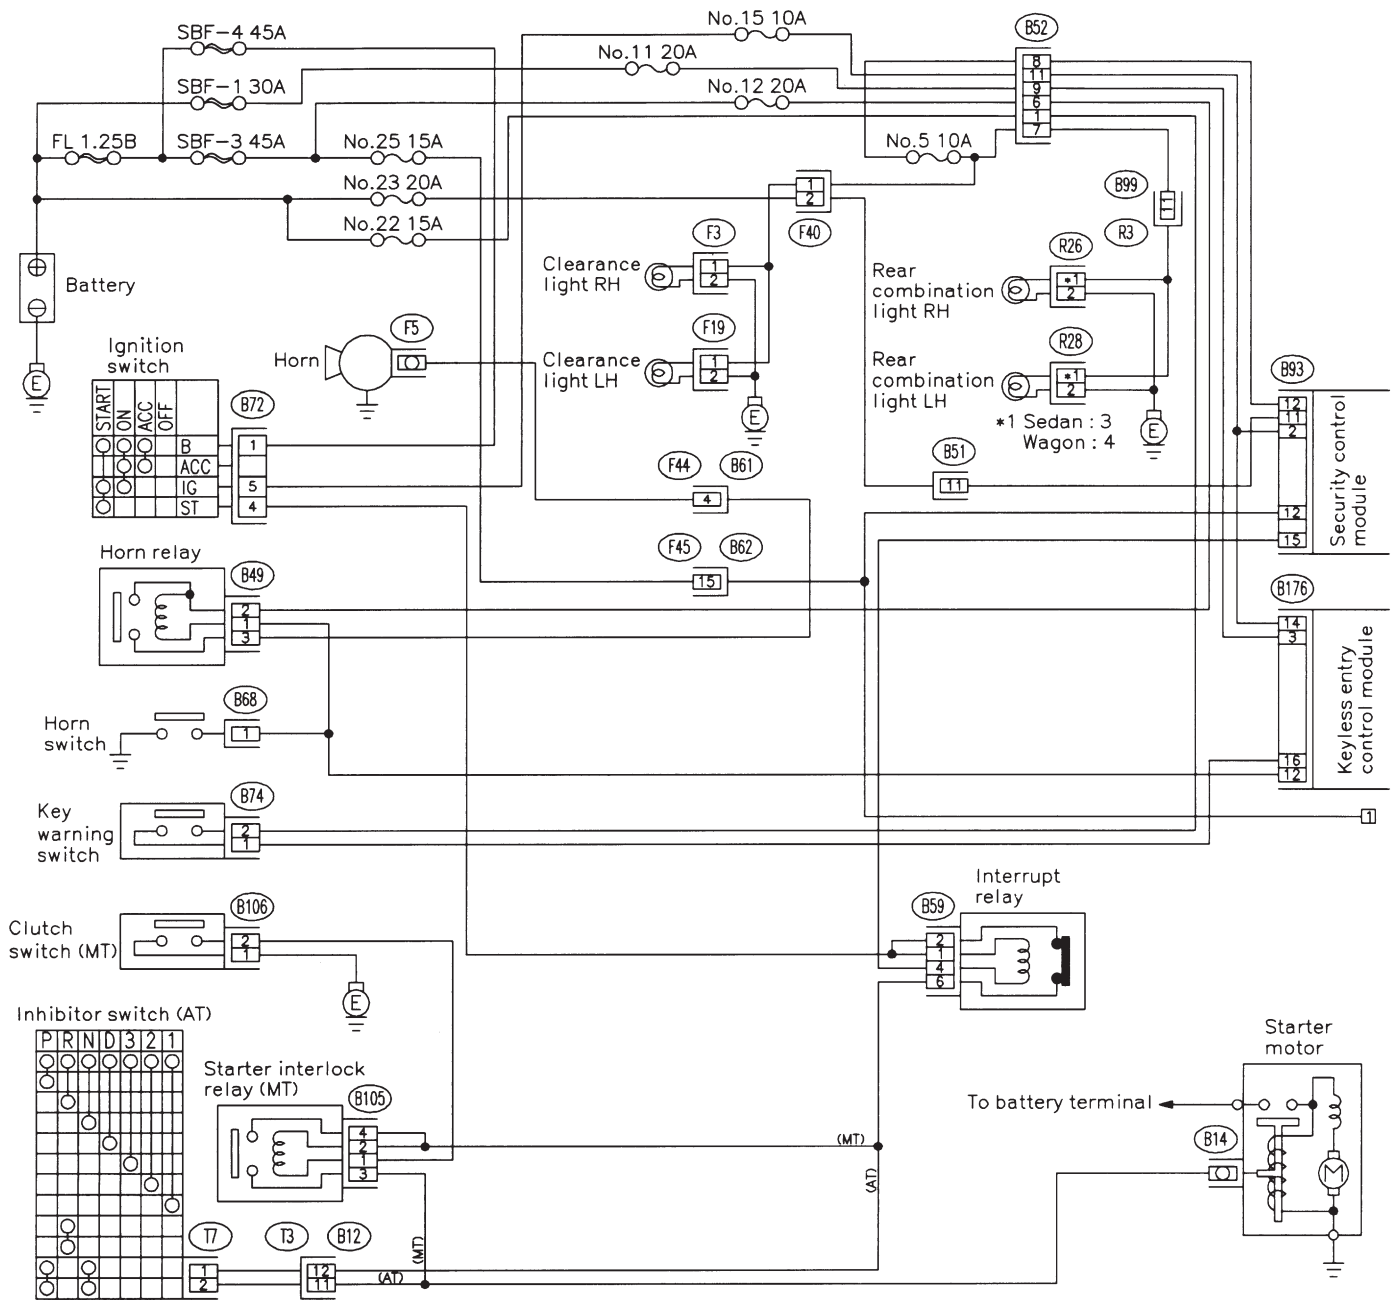

6-2d [T400] BODY ELECTRICAL SYSTEM (SECURITY SYSTEM)

4. Schematic

4. Schematic

B6M0970

BODY ELECTRICAL SYSTEM (SECURITY SYSTEM)

[T400] 6-2d

4. Schematic