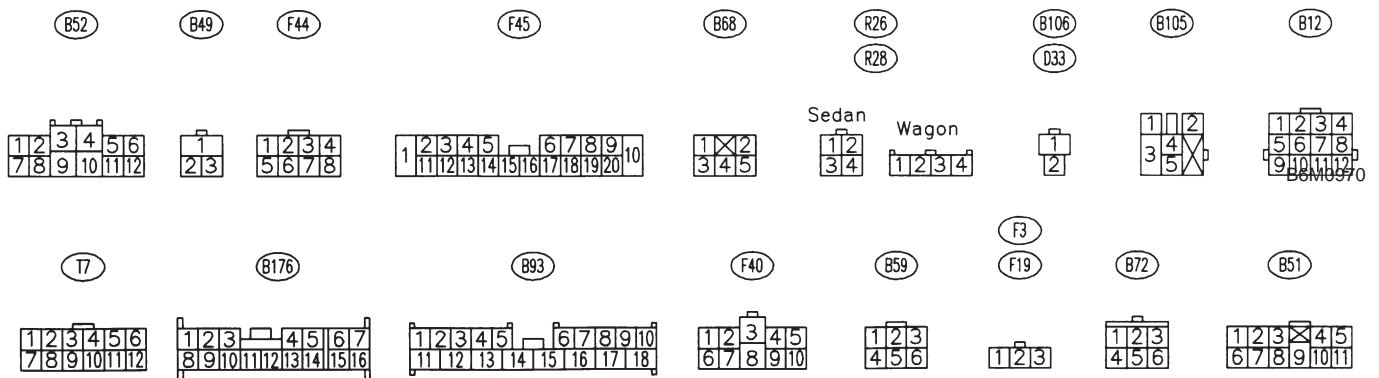

6-2d [T400] BODY ELECTRICAL SYSTEM (SECURITY SYSTEM)

4. Schematic

4. Schematic

B6M0970

BODY ELECTRICAL SYSTEM (SECURITY SYSTEM)

[T400] 6-2d

4. Schematic