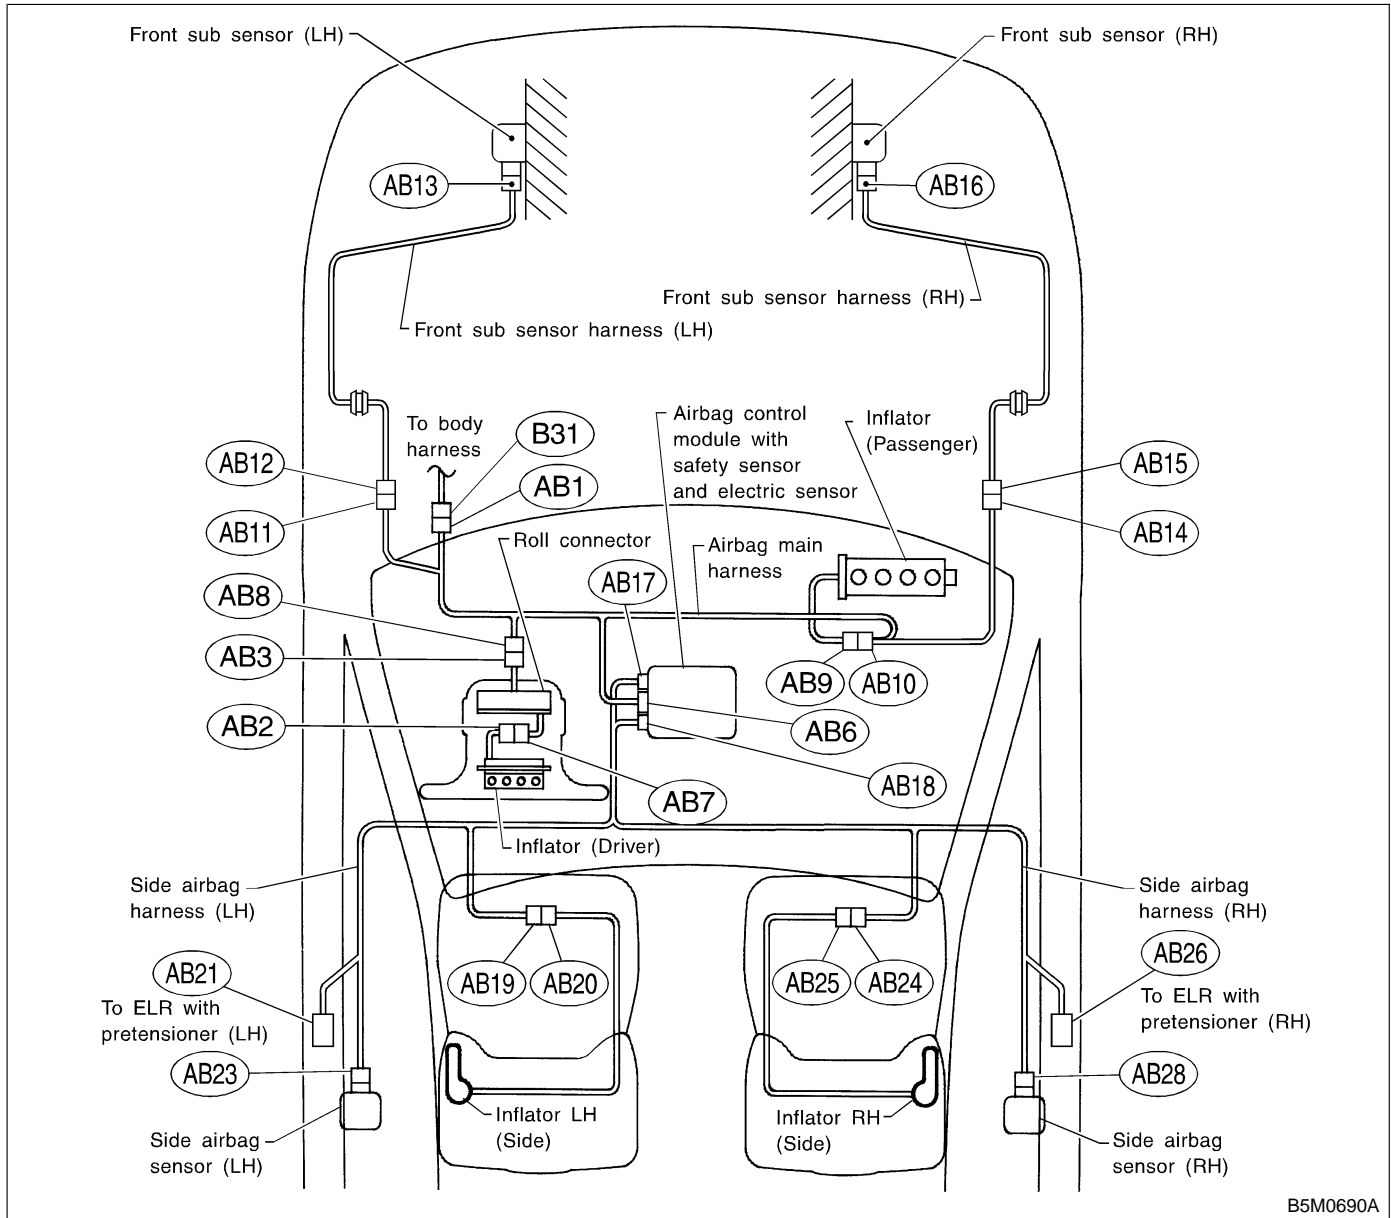

1. Electrical Components Location

Connector No.	(AB1)	(AB2)	(AB3)	(AB6)	(AB7)	(AB8)	(AB9)	(AB10)	(AB11)	(AB12)	(AB13)	(AB14)
Pole	7	2	2	28	2	2	2	2	2	2	2	2
Color	Yellow	Yellow	Yellow	Yellow	Yellow	Yellow	Yellow	Yellow	Blue	Blue	Yellow	Blue
Male/Female	Male	Male	Male	Female	Female	Female	Female	Male	Female	Male	Female	Female
Connector No.	(AB15)	(AB16)	(AB17)	(AB18)	(AB19)	(AB20)	(AB21)	(AB23)	(AB24)	(AB25)	(AB26)	(AB28)
Pole	2	2	12	12	2	2	2	4	2	2	2	4
Color	Blue	Yellow	Yellow	Yellow	Yellow	Yellow	Yellow	Yellow	Yellow	Yellow	Yellow	Yellow
Male/Female	Male	Female	Female	Female	Female	Male	Female	Female	Female	Male	Female	Female