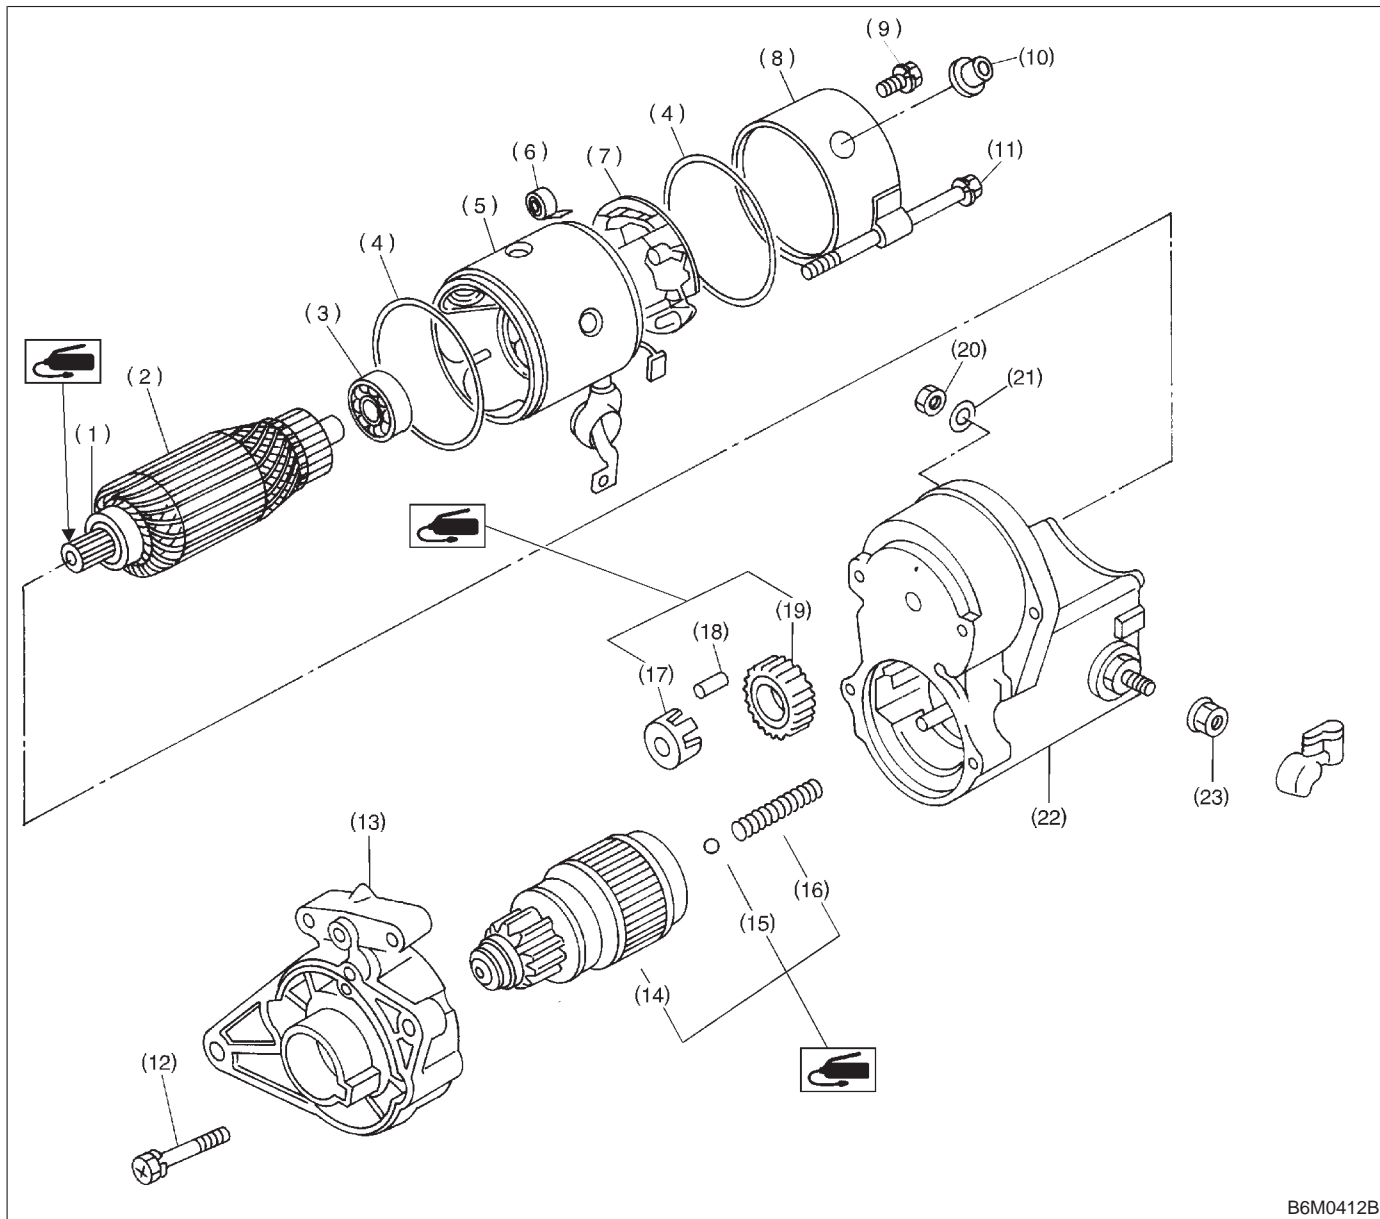

1. Starter

A: MT VEHICLES

1. MODEL: TN128000-8311

B6M0412B

- (1) Front ball bearing
- (2) Armature
- (3) Rear ball bearing
- (4) O-ring
- (5) Yoke
- (6) Brush spring
- (7) Brush holder
- (8) End frame

- (9) Screw & washer
- (10) Cover
- (11) Through bolt
- (12) Screw & washer
- (13) Starter housing
- (14) Overrunning clutch
- (15) Steel ball
- (16) Spring

- (17) Retainer
- (18) Roller
- (19) Idle gear
- (20) Nut
- (21) Spring washer
- (22) Magnet switch
- (23) Nut

B: AT VEHICLES

1. MODEL: TN128000-8321

B6M0413B

- (1) Front ball bearing
- (2) Armature
- (3) Rear ball bearing
- (4) O-ring
- (5) Yoke
- (6) Brush spring
- (7) Brush holder
- (8) End frame

- (9) Cover
- (10) Screw & washer
- (11) Through bolt
- (12) Screw & washer
- (13) Starter housing
- (14) Overrunning clutch
- (15) Steel ball
- (16) Spring

- (17) Retainer
- (18) Roller
- (19) Idle gear
- (20) Nut
- (21) Spring washer
- (22) Magnet switch
- (23) Nut