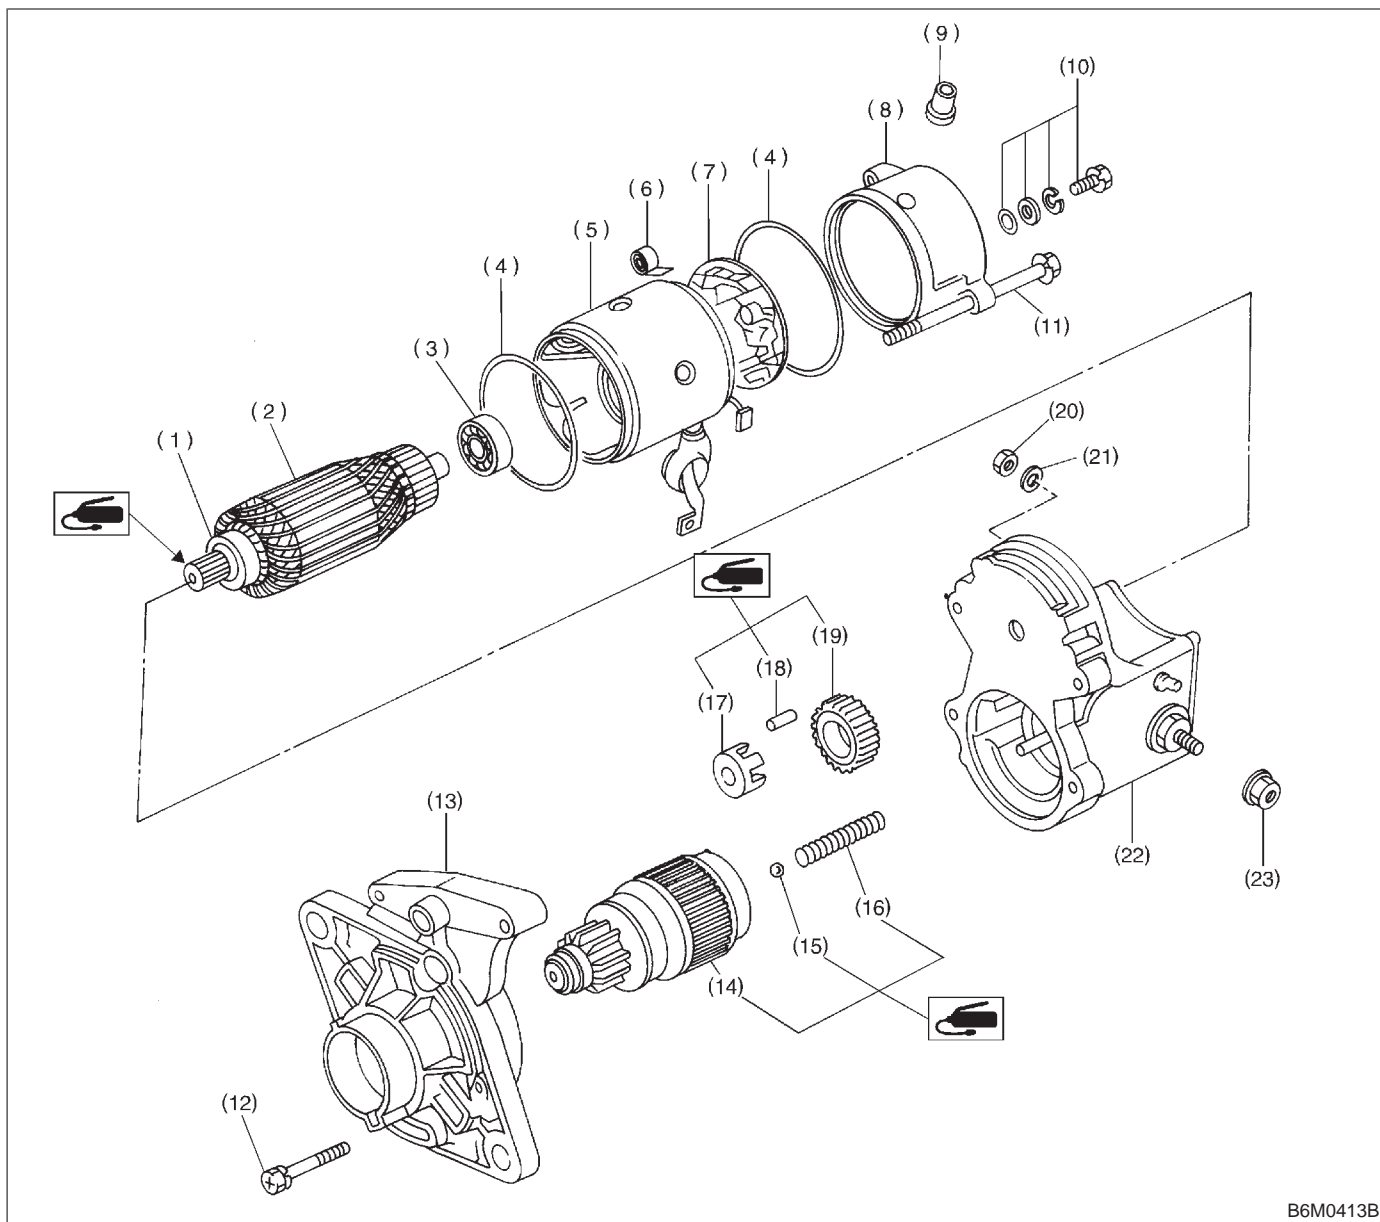

1. Starter

A: MT VEHICLES

1. MODEL: TN128000-8311

B6M0412B

- (1) Front ball bearing
- (2) Armature
- (3) Rear ball bearing
- (4) O-ring
- (5) Yoke
- (6) Brush spring
- (7) Brush holder
- (8) End frame

- (9) Screw & washer
- (10) Cover
- (11) Through bolt
- (12) Screw & washer
- (13) Starter housing
- (14) Overrunning clutch
- (15) Steel ball
- (16) Spring

- (17) Retainer
- (18) Roller
- (19) Idle gear
- (20) Nut
- (21) Spring washer
- (22) Magnet switch
- (23) Nut

B: AT VEHICLES

1. MODEL: TN128000-8321

B6M0413B

- (1) Front ball bearing
- (2) Armature
- (3) Rear ball bearing
- (4) O-ring
- (5) Yoke
- (6) Brush spring
- (7) Brush holder
- (8) End frame

- (9) Cover
- (10) Screw & washer
- (11) Through bolt
- (12) Screw & washer
- (13) Starter housing
- (14) Overrunning clutch
- (15) Steel ball
- (16) Spring

- (17) Retainer
- (18) Roller
- (19) Idle gear
- (20) Nut
- (21) Spring washer
- (22) Magnet switch
- (23) Nut