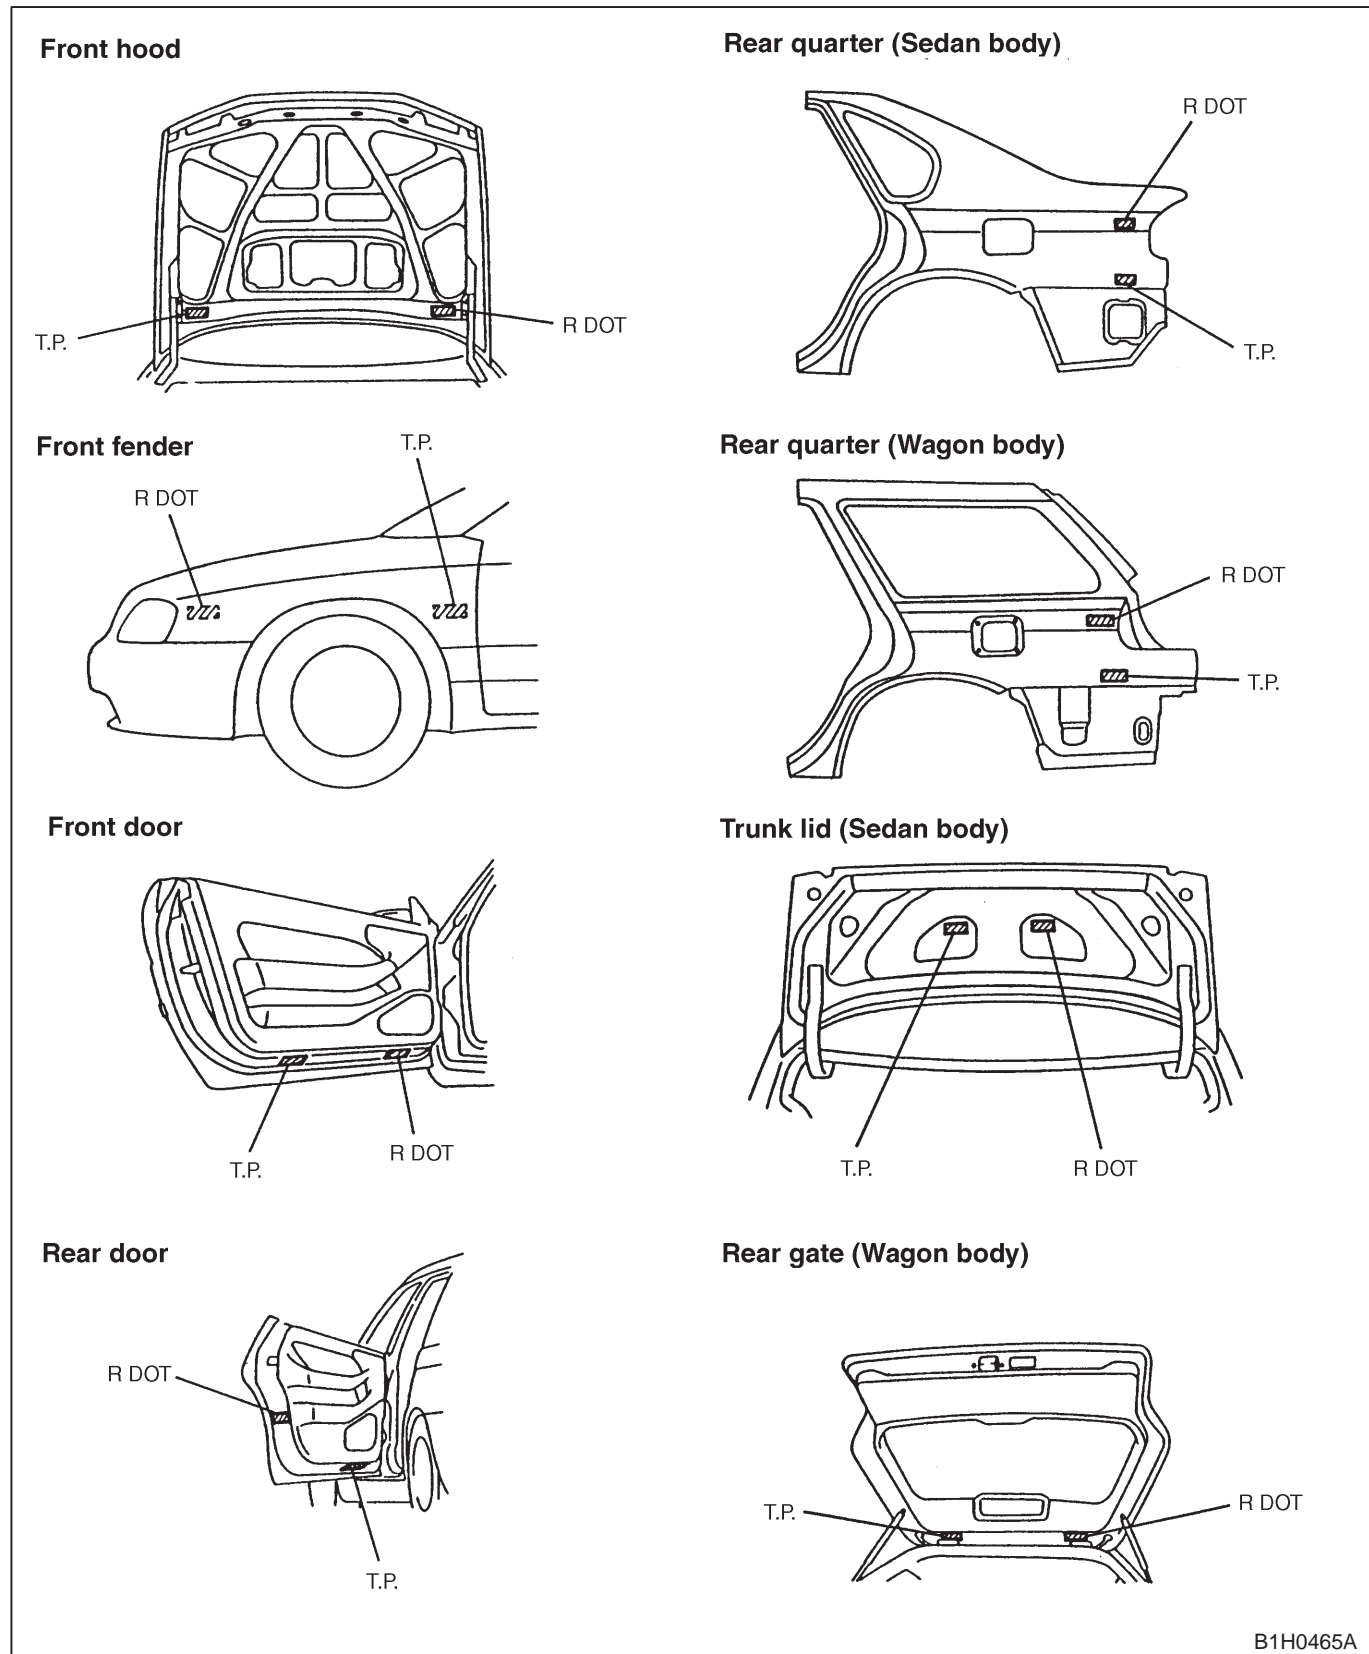

9. Theft Prevention

The Theft Prevention (T.P.) label is stuck or V.I.N. is inscribed on the main line installed parts shown below. Additionally, the "R DOT" label is stuck or "R DOT" is inscribed on the main spare parts shown below.

A: T.P. LABEL AND "R DOT" LABEL

B: LOCATION

1. INSCRIPTION

2. LABEL

GENERAL INFORMATION