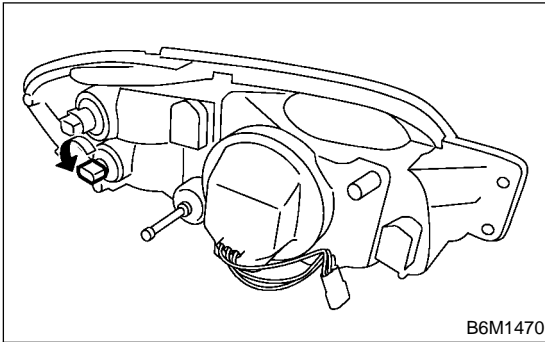

PARKING LIGHT BULB AND SIDE MARKER LIGHT BULB

Lighting System

12. Parking Light Bulb and Side Marker Light Bulb S914413

A: REMOVAL S914413A18

- 1) Remove headlight assembly. <Ref. to LI-25 REMOVAL, Headlight Assembly.>
- 2) Turn the socket and remove the bulb.

B: INSTALLATION S914413A11

Install in the reverse order of removal.