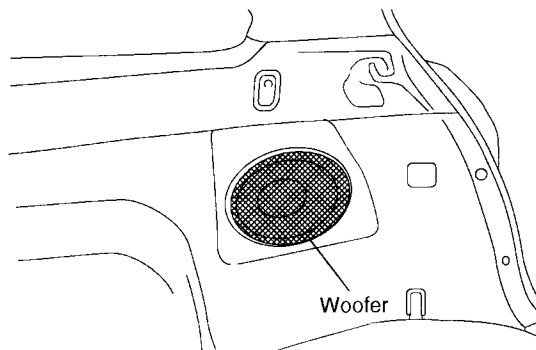

The output power handled by each of the four channels is 24W and that handled by the woofer is 60W. The total harmonic distortion of the system is as low as 0.05% which is comparable to that of high-class home-use audio systems.

The front panel with the traditional McIntosh™ logo distinguishes the new system from the conventional systems.

B6H1516

B6H1517A

B6H1518A

Speakers

Type	Diameter	Number
Front tweeter	20 mm (0.8 in)	2
Front mid-range speaker	160 mm (6.3 in)	2
Rear mid-range speaker	160 mm (6.3 in)	2
Woofer (oval shaped)	152 mm (6 in) x 229 mm (9 in)	1