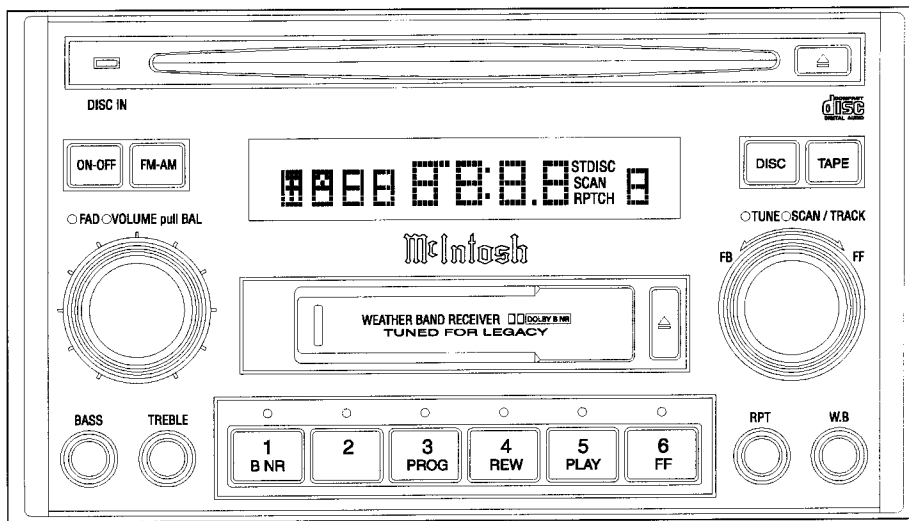

AUDIO SYSTEM

Entertainment System

1. Audio System

A: DESCRIPTION

Employed as the 2001 Legacy's audio system is a McIntosh™ system which consists of a head unit, a speaker amplifier, two tweeters, four mid-range speakers, and a woofer. The speaker amplifier is located below the front passenger's seat and the woofer at the right rear quarter trim.

The output power handled by each of the four channels is 24W and that handled by the woofer is 60W. The total harmonic distortion of the system is as low as 0.05% which is comparable to that of high-class home-use audio systems.

The front panel with the traditional McIntosh™ logo distinguishes the new system from the conventional systems.

B6H1516

B6H1517A

B6H1518A

Speakers

Type	Diameter	Number
Front tweeter	20 mm (0.8 in)	2
Front mid-range speaker	160 mm (6.3 in)	2
Rear mid-range speaker	160 mm (6.3 in)	2
Woofer (oval shaped)	152 mm (6 in) x 229 mm (9 in)	1