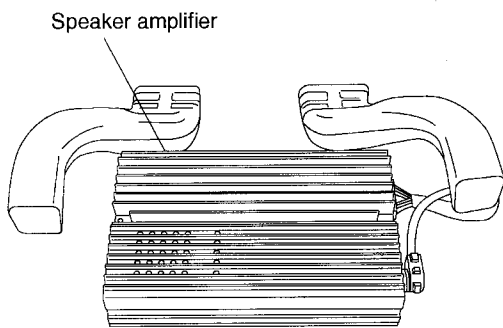

AUDIO SYSTEM

Entertainment System

1. Audio System

A: DESCRIPTION

Employed as the 2001 Legacy's audio system is a McIntosh™ system which consists of a head unit, a speaker amplifier, two tweeters, four mid-range speakers, and a woofer. The speaker amplifier is located below the front passenger's seat and the woofer at the right rear quarter trim.

The output power handled by each of the four channels is 24W and that handled by the woofer is 60W. The total harmonic distortion of the system is as low as 0.05% which is comparable to that of high-class home-use audio systems.

The front panel with the traditional McIntosh™ logo distinguishes the new system from the conventional systems.

B6H1516

B6H1517A

B6H1518A

Speakers

Type	Diameter	Number
Front tweeter	20 mm (0.8 in)	2
Front mid-range speaker	160 mm (6.3 in)	2
Rear mid-range speaker	160 mm (6.3 in)	2
Woofer (oval shaped)	152 mm (6 in) x 229 mm (9 in)	1