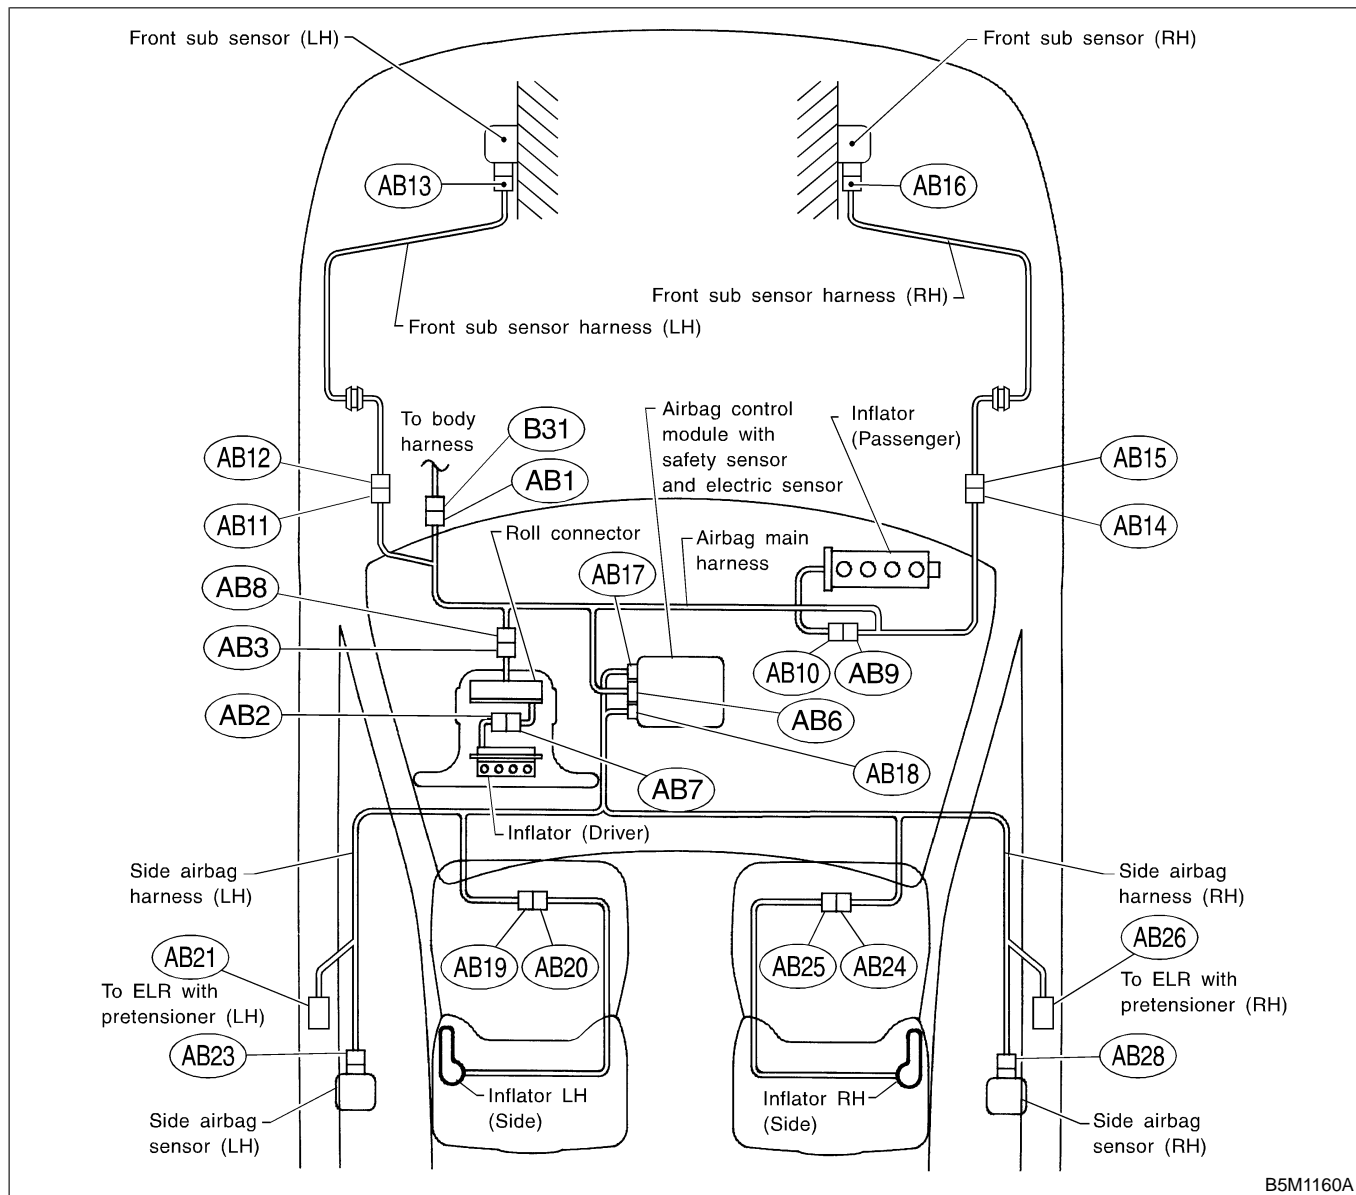

ELECTRICAL COMPONENTS LOCATION

Airbag System (DIAGNOSTICS)

4. Electrical Components Location

S002507

A: LOCATION

S002507A13

B5M1160A

Connector No.	(AB1)	(AB2)	(AB3)	(AB6)	(AB7)	(AB8)	(AB9)	(AB10)	(AB11)	(AB12)	(AB13)	(AB14)
Pole	7	2	2	28	2	2	4	4	2	2	2	2
Color	Yellow	Yellow	Yellow	Yellow	Yellow	Yellow	Yellow	Yellow	Blue	Blue	Yellow	Blue
Male/Female	Male	Male	Male	Female	Female	Female	Female	Male	Male	Female	Female	Male
Connector No.	(AB15)	(AB16)	(AB17)	(AB18)	(AB19)	(AB20)	(AB21)	(AB23)	(AB24)	(AB25)	(AB26)	(AB28)
Pole	2	2	12	12	2	2	2	4	2	2	2	4
Color	Blue	Yellow	Yellow	Yellow	Yellow	Yellow	Yellow	Yellow	Yellow	Yellow	Yellow	Yellow
Male/Female	Female	Female	Female	Female	Female	Female	Male	Female	Female	Male	Female	Female

AB-16