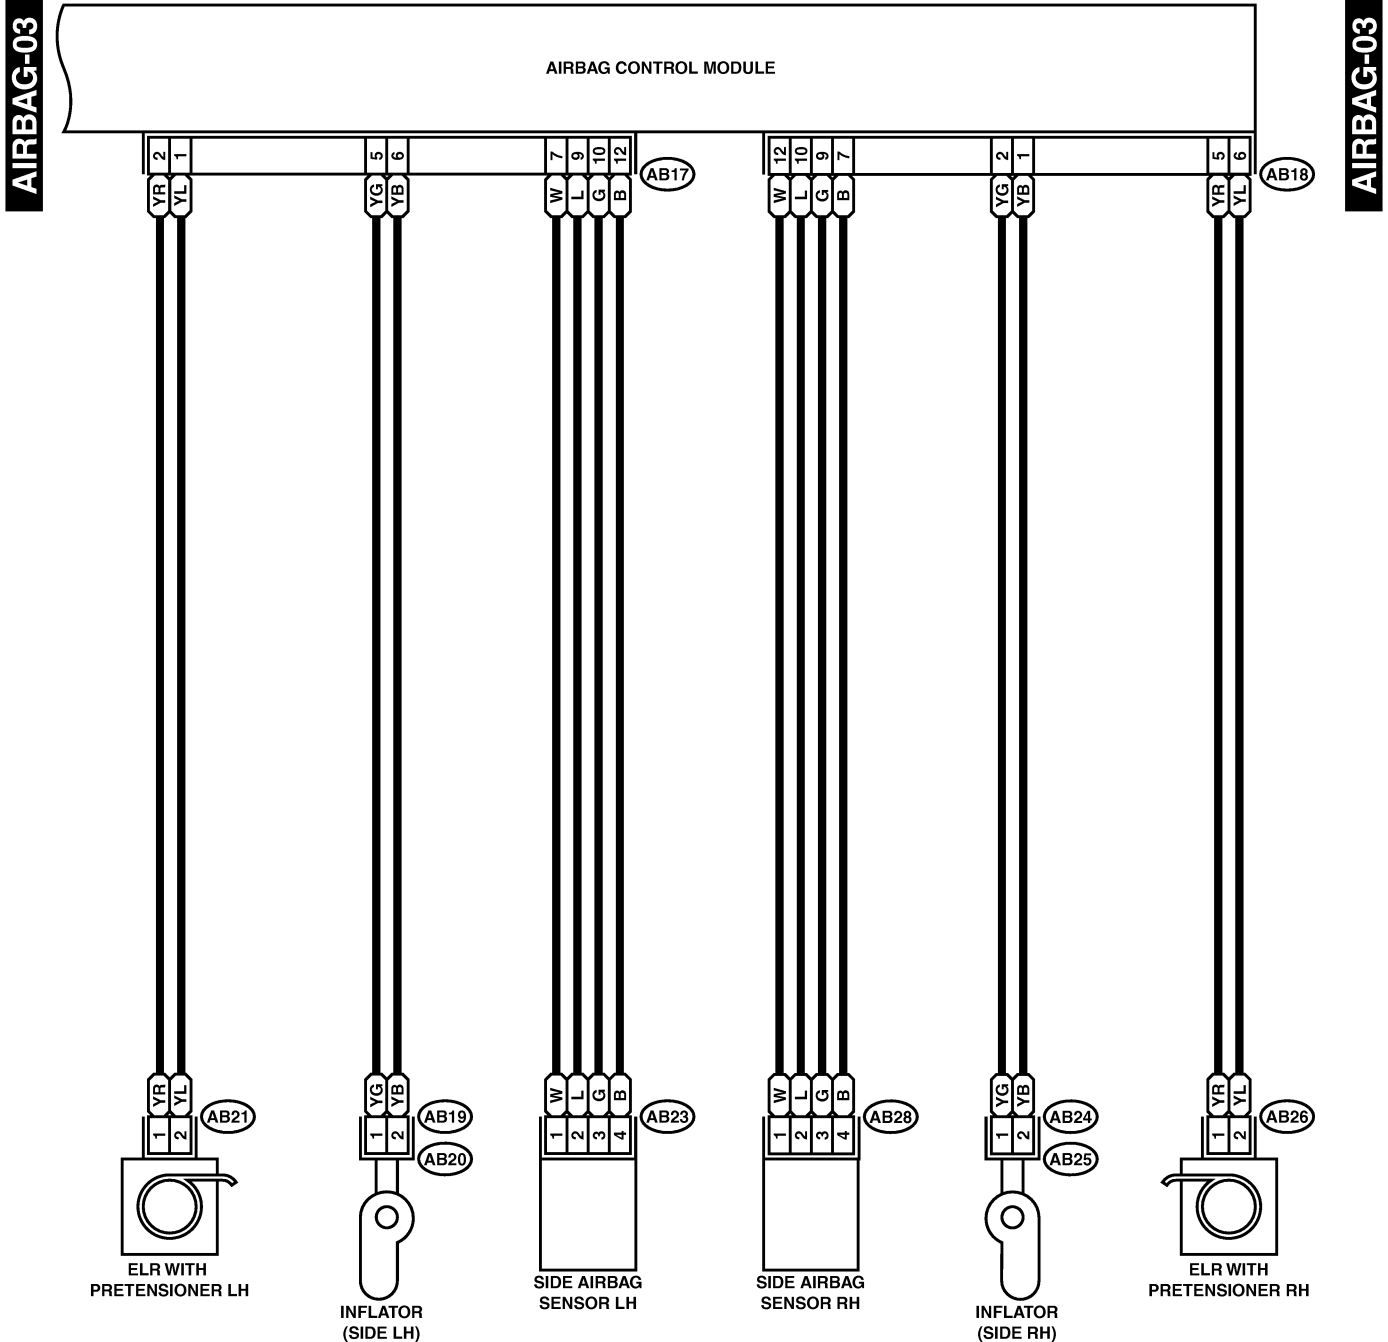

6. Airbag System S903491

A: SCHEMATIC S903491A21

(B31) (YELLOW)

(B82)

(B79) (GRAY)

C: i12 (GREEN)

B: i11 (GREEN)

(AB6) (YELLOW)

A: i10 (GREEN)

AIRBAG SYSTEM

Wiring System

AIR BAG-02

AIR BAG-02

- AB7** (YELLOW)
- AB12** (BLUE)
- AB8** (YELLOW)
- AB15** (BLUE)

- AB13** (YELLOW)
- AB16** (YELLOW)

- AB9** (YELLOW)

- AB6** (YELLOW)

AIRBAG SYSTEM

Wiring System

- AB19 (YELLOW)
- AB21 (YELLOW)
- AB24 (YELLOW)
- AB26 (YELLOW)

- AB23 (YELLOW)
- AB28 (YELLOW)

- AB17 (YELLOW)

- AB18 (YELLOW)