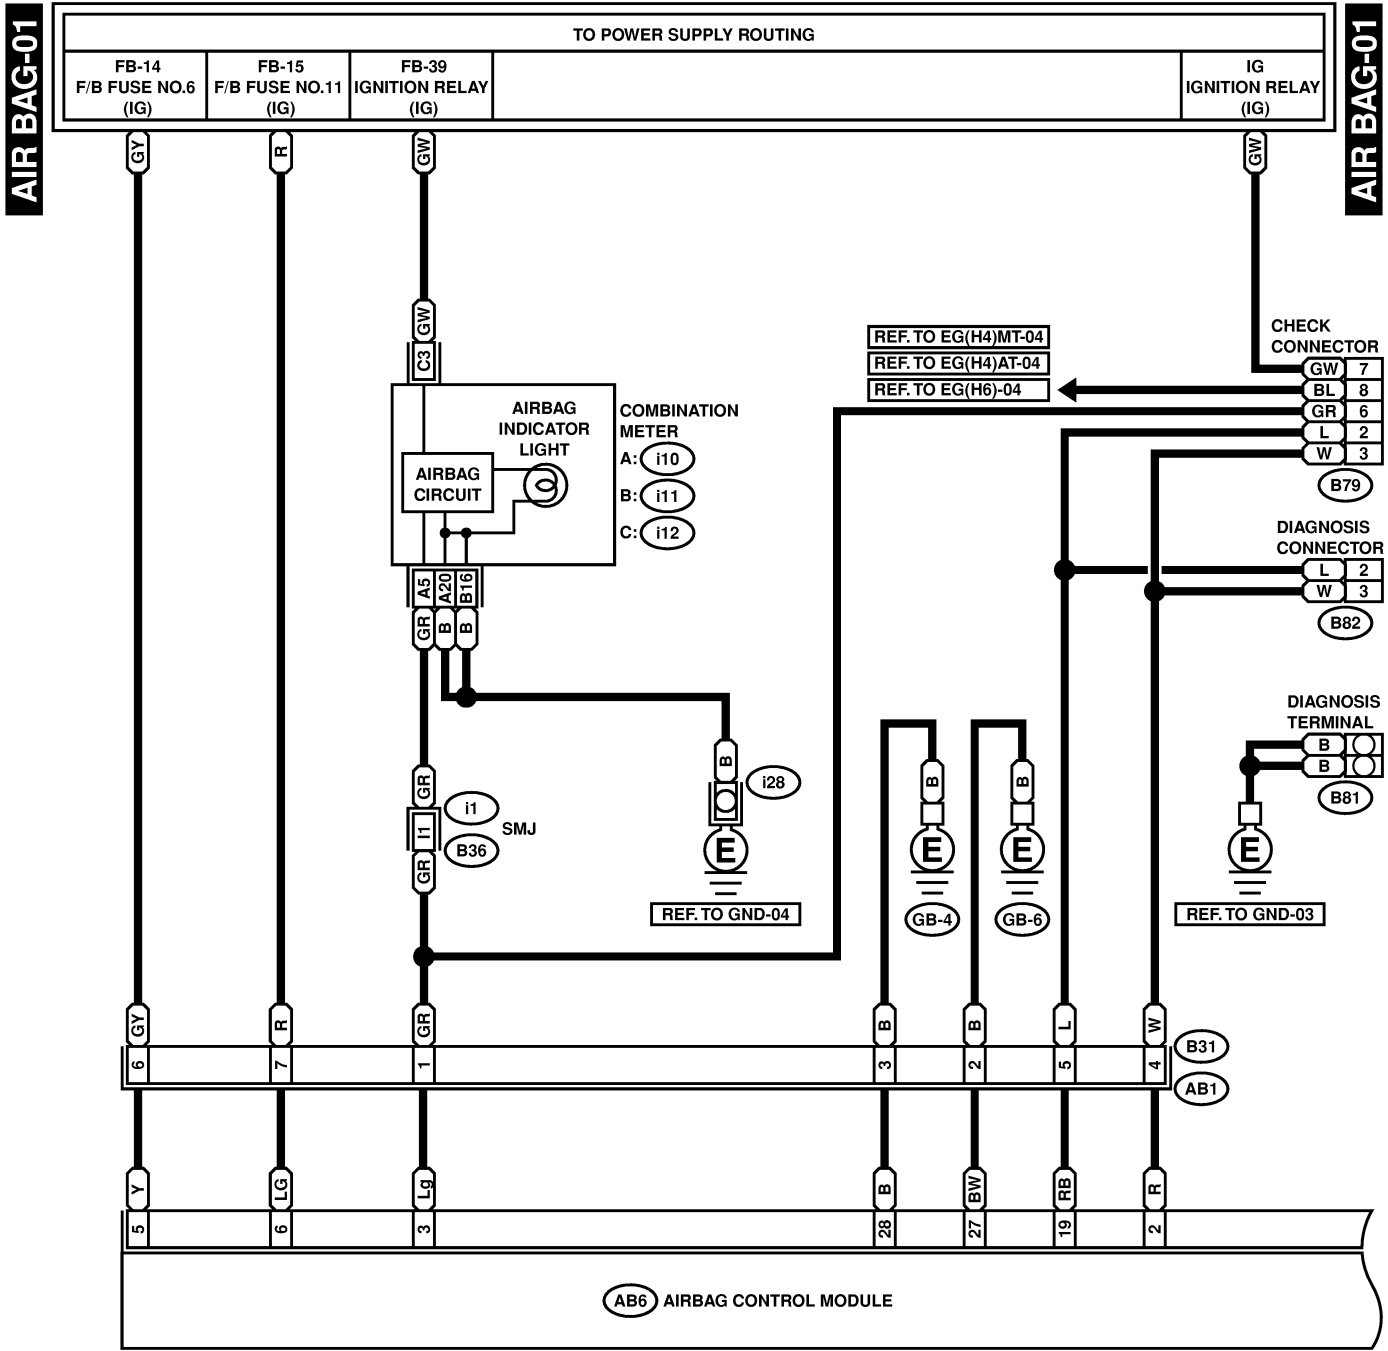

6. Airbag System S903491

A: SCHEMATIC S903491A21

(B31) (YELLOW)

(B82)

(B79) (GRAY)

C: i12 (GREEN)

B: i11 (GREEN)

(AB6) (YELLOW)

A: i10 (GREEN)

AIRBAG SYSTEM

Wiring System

AIR BAG-02

AIR BAG-02

- AB7** (YELLOW)
- AB12** (BLUE)
- AB8** (YELLOW)
- AB15** (BLUE)

- AB13** (YELLOW)
- AB16** (YELLOW)

- AB9** (YELLOW)

- AB6** (YELLOW)

AIRBAG SYSTEM

Wiring System

- AB19 (YELLOW)
- AB21 (YELLOW)
- AB24 (YELLOW)
- AB26 (YELLOW)

- AB23 (YELLOW)
- AB28 (YELLOW)

- AB17 (YELLOW)

- AB18 (YELLOW)