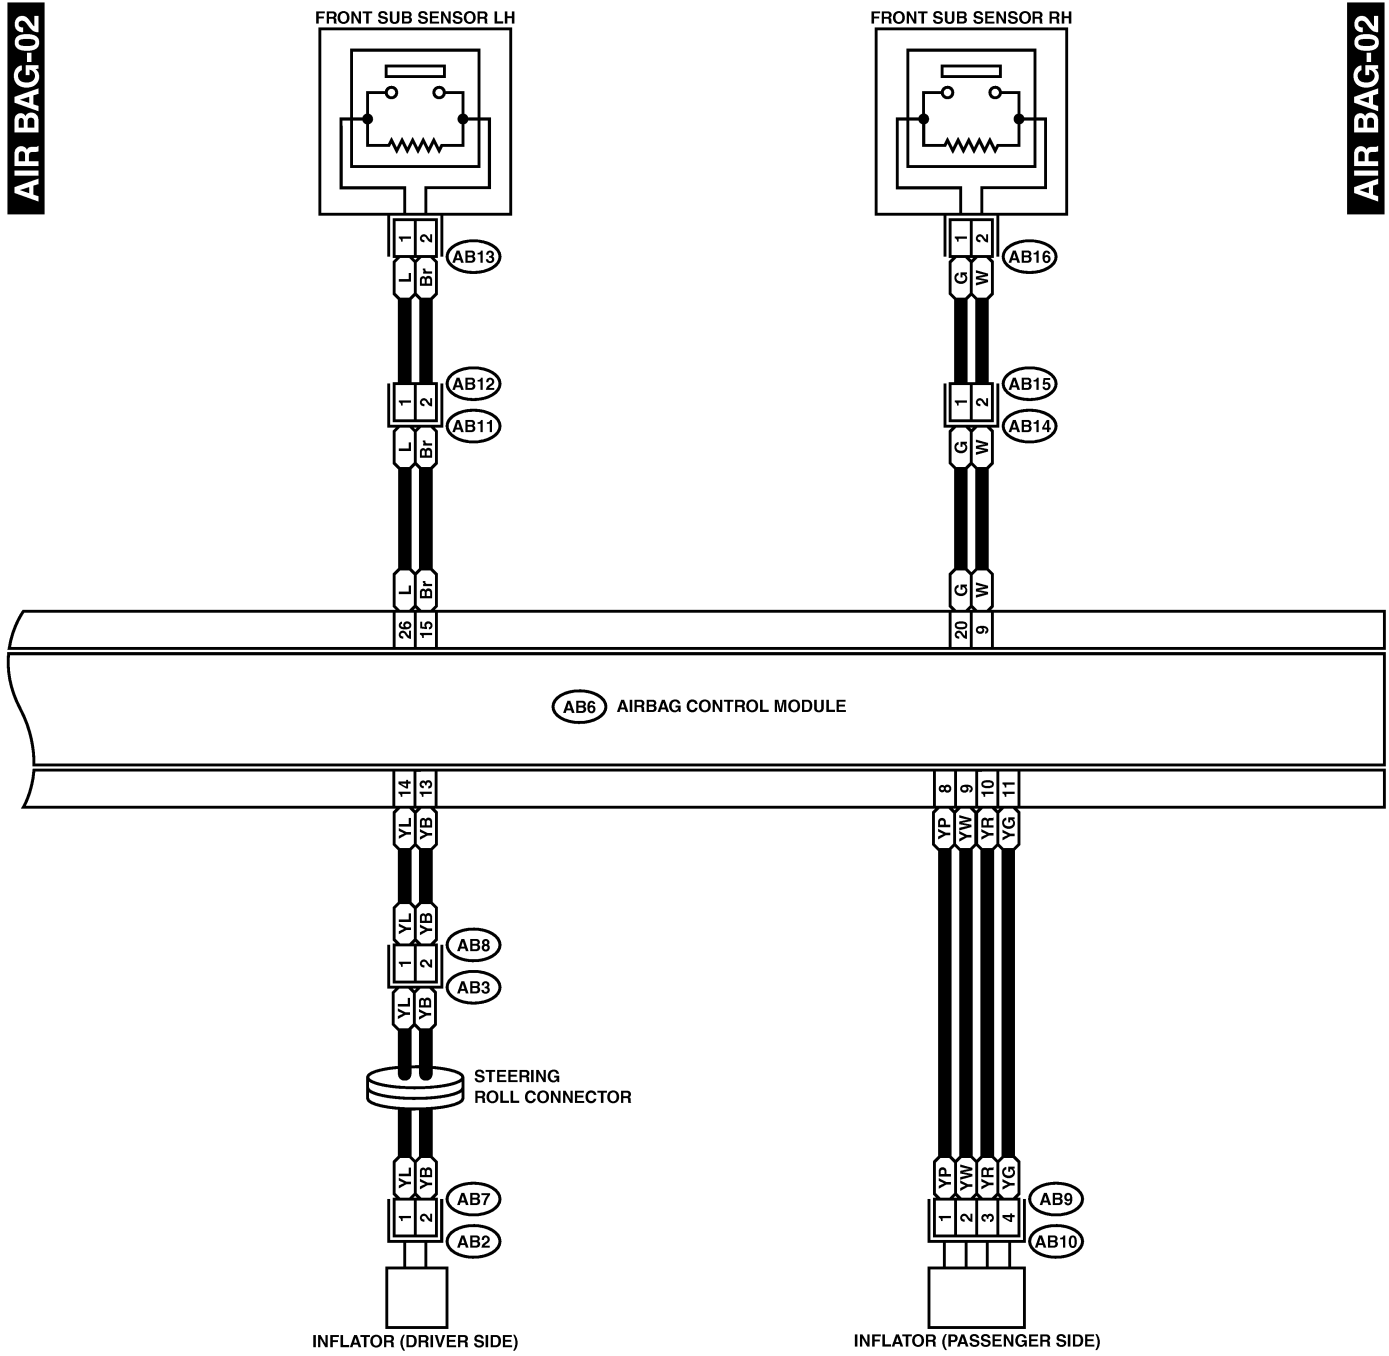

6. Airbag System S903491

A: SCHEMATIC S903491A21

(B31) (YELLOW)

(B82)

(B79) (GRAY)

C: i12 (GREEN)

B: i11 (GREEN)

(AB6) (YELLOW)

A: i10 (GREEN)

AIRBAG SYSTEM

Wiring System

AIR BAG-02

AIR BAG-02

- AB7** (YELLOW)
- AB12** (BLUE)
- AB8** (YELLOW)
- AB15** (BLUE)

- AB13** (YELLOW)
- AB16** (YELLOW)

- AB9** (YELLOW)

- AB6** (YELLOW)

AIRBAG SYSTEM

Wiring System

- AB19 (YELLOW)
- AB21 (YELLOW)
- AB24 (YELLOW)
- AB26 (YELLOW)

- AB23 (YELLOW)
- AB28 (YELLOW)

- AB17 (YELLOW)

- AB18 (YELLOW)