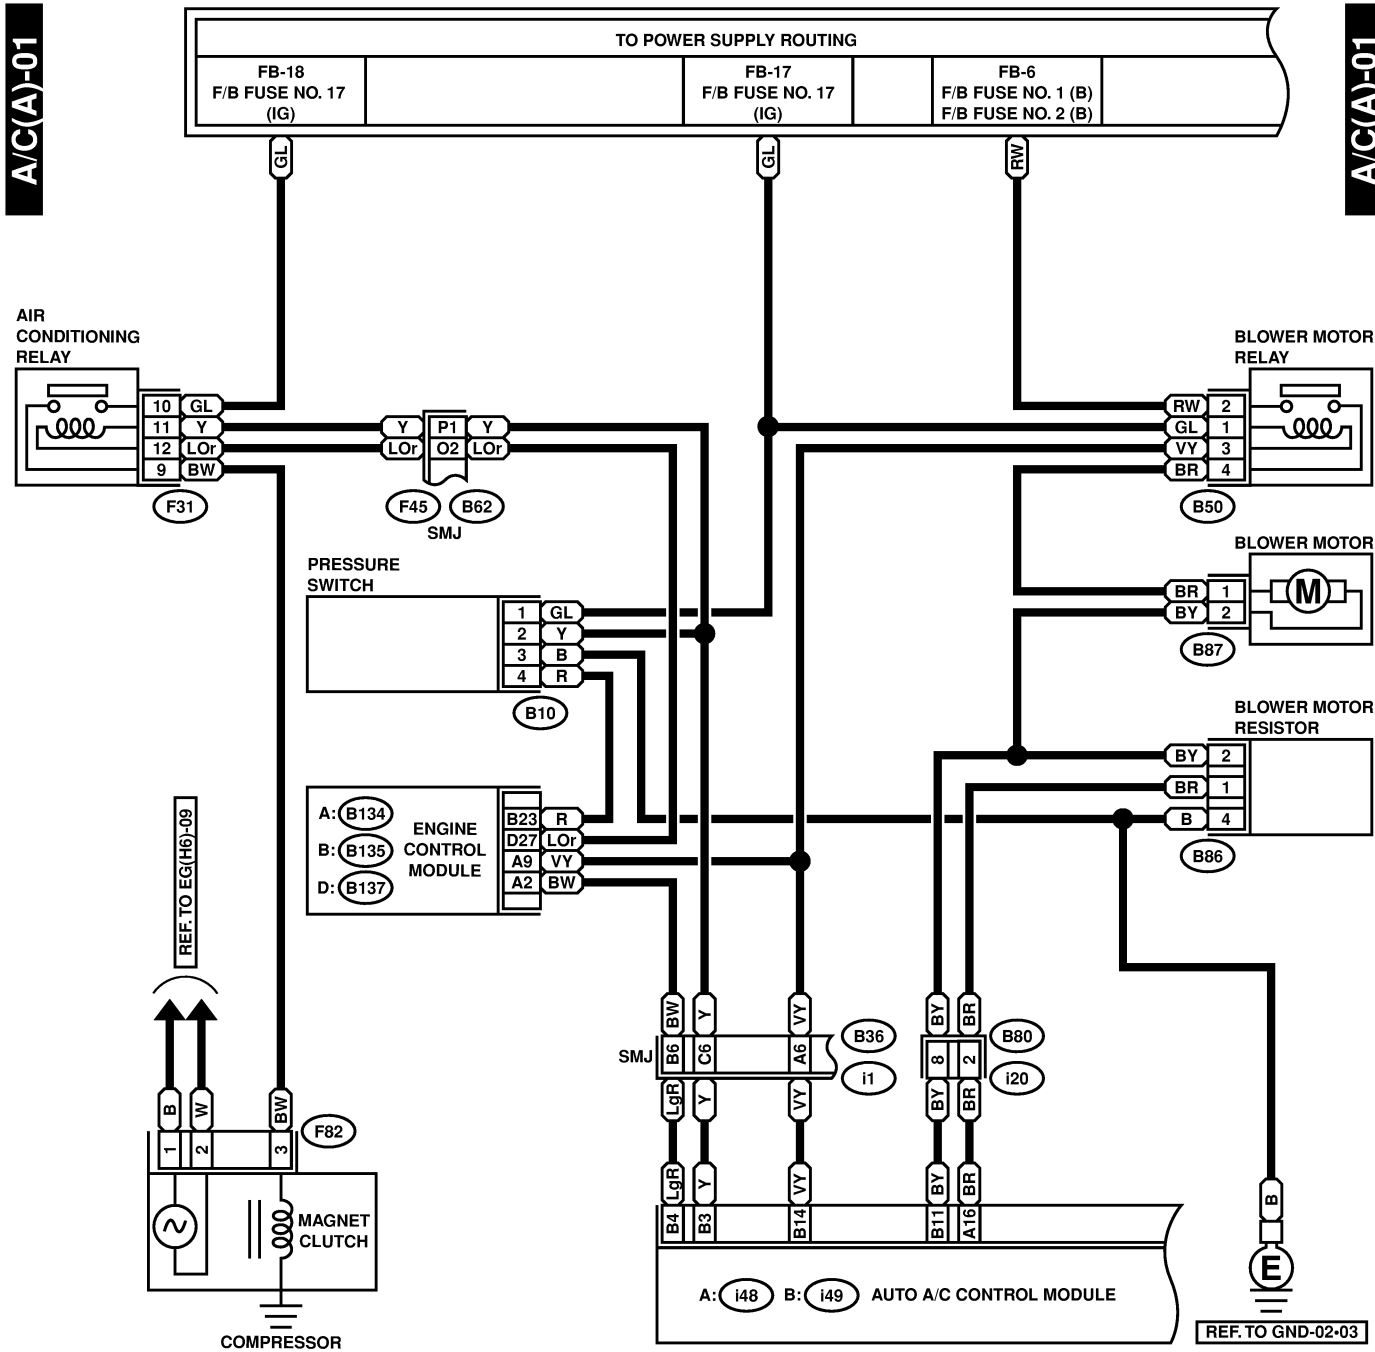

AIR CONDITIONING SYSTEM

Wiring System

2. AUTO A/C MODEL S903471A2.106