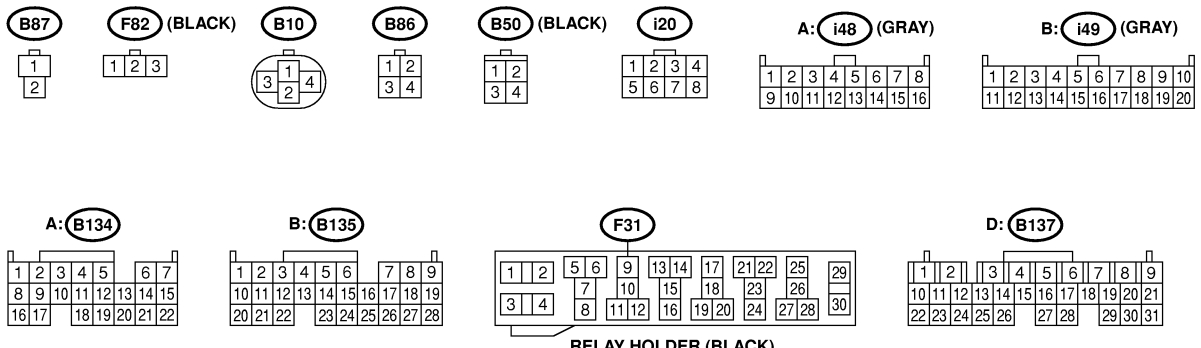

AIR CONDITIONING SYSTEM

Wiring System

2. AUTO A/C MODEL S903471A2.106