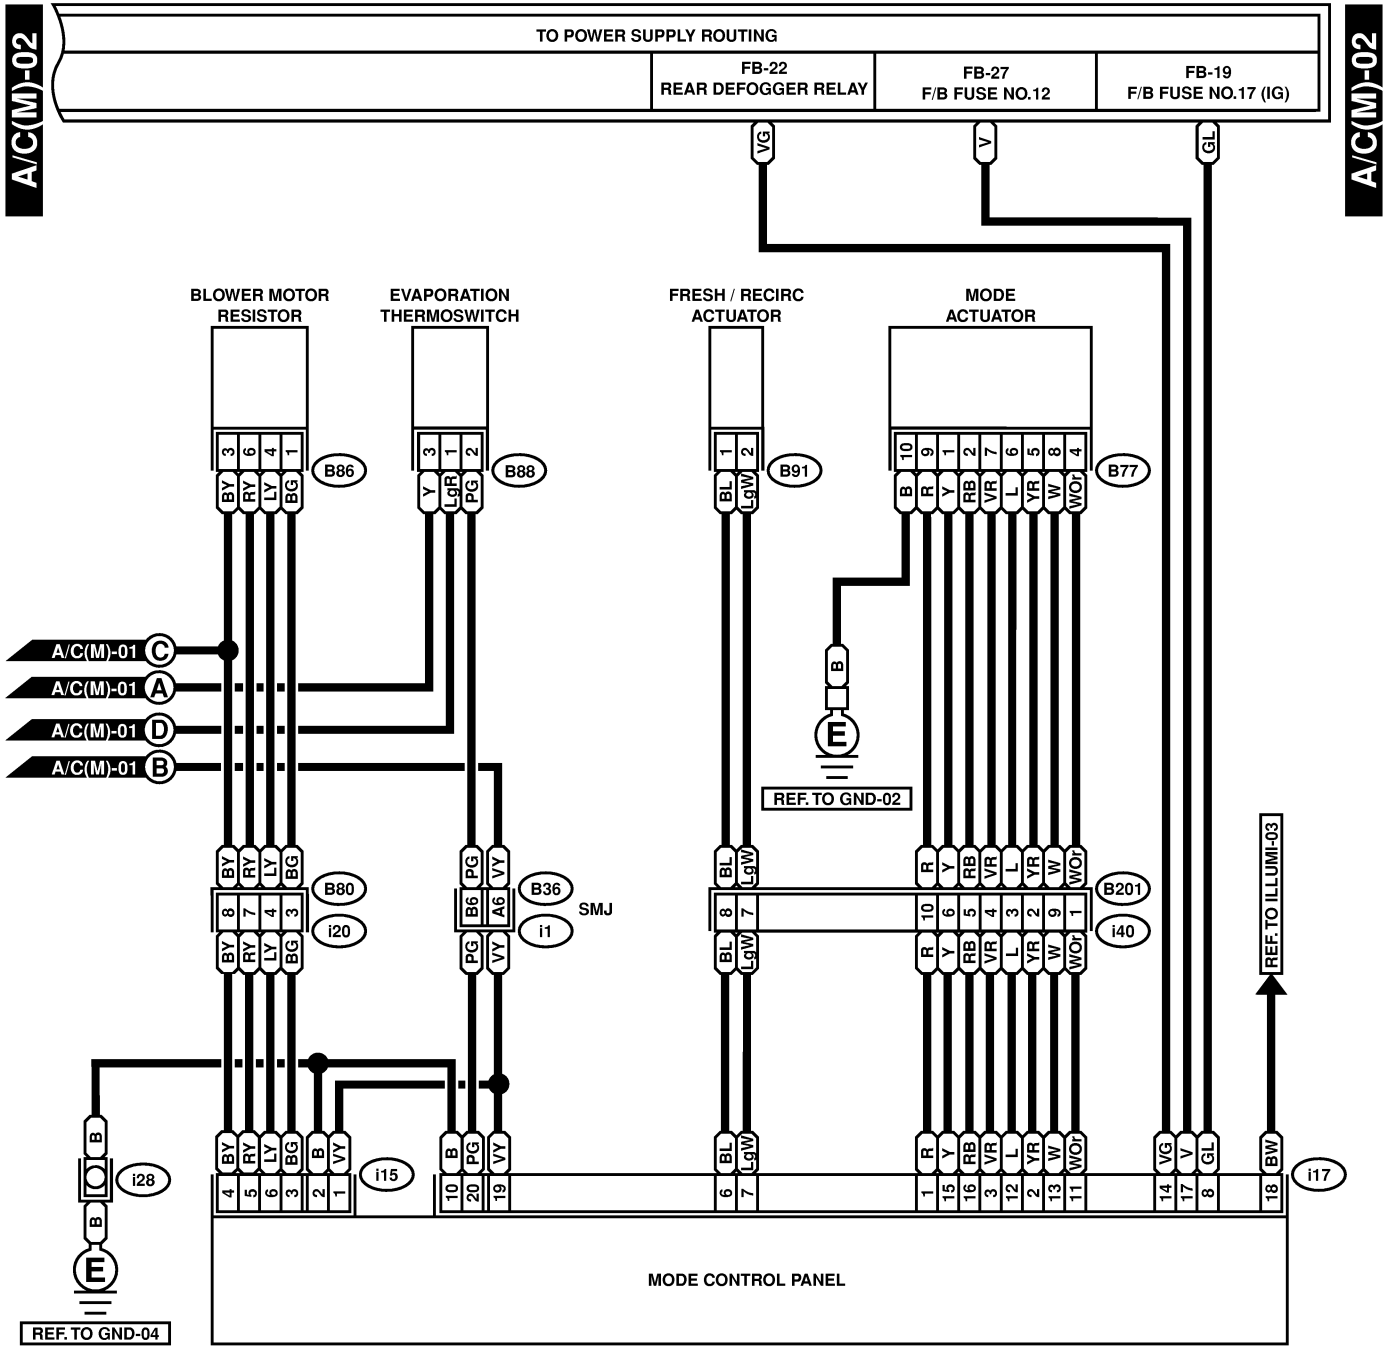

7. Air Conditioning System S903471

A: SCHEMATIC S903471A21

AIR CONDITIONING SYSTEM

Wiring System

1. MANUAL A/C MODEL S903471A2.105

BU45-21A

AIR CONDITIONING SYSTEM

Wiring System