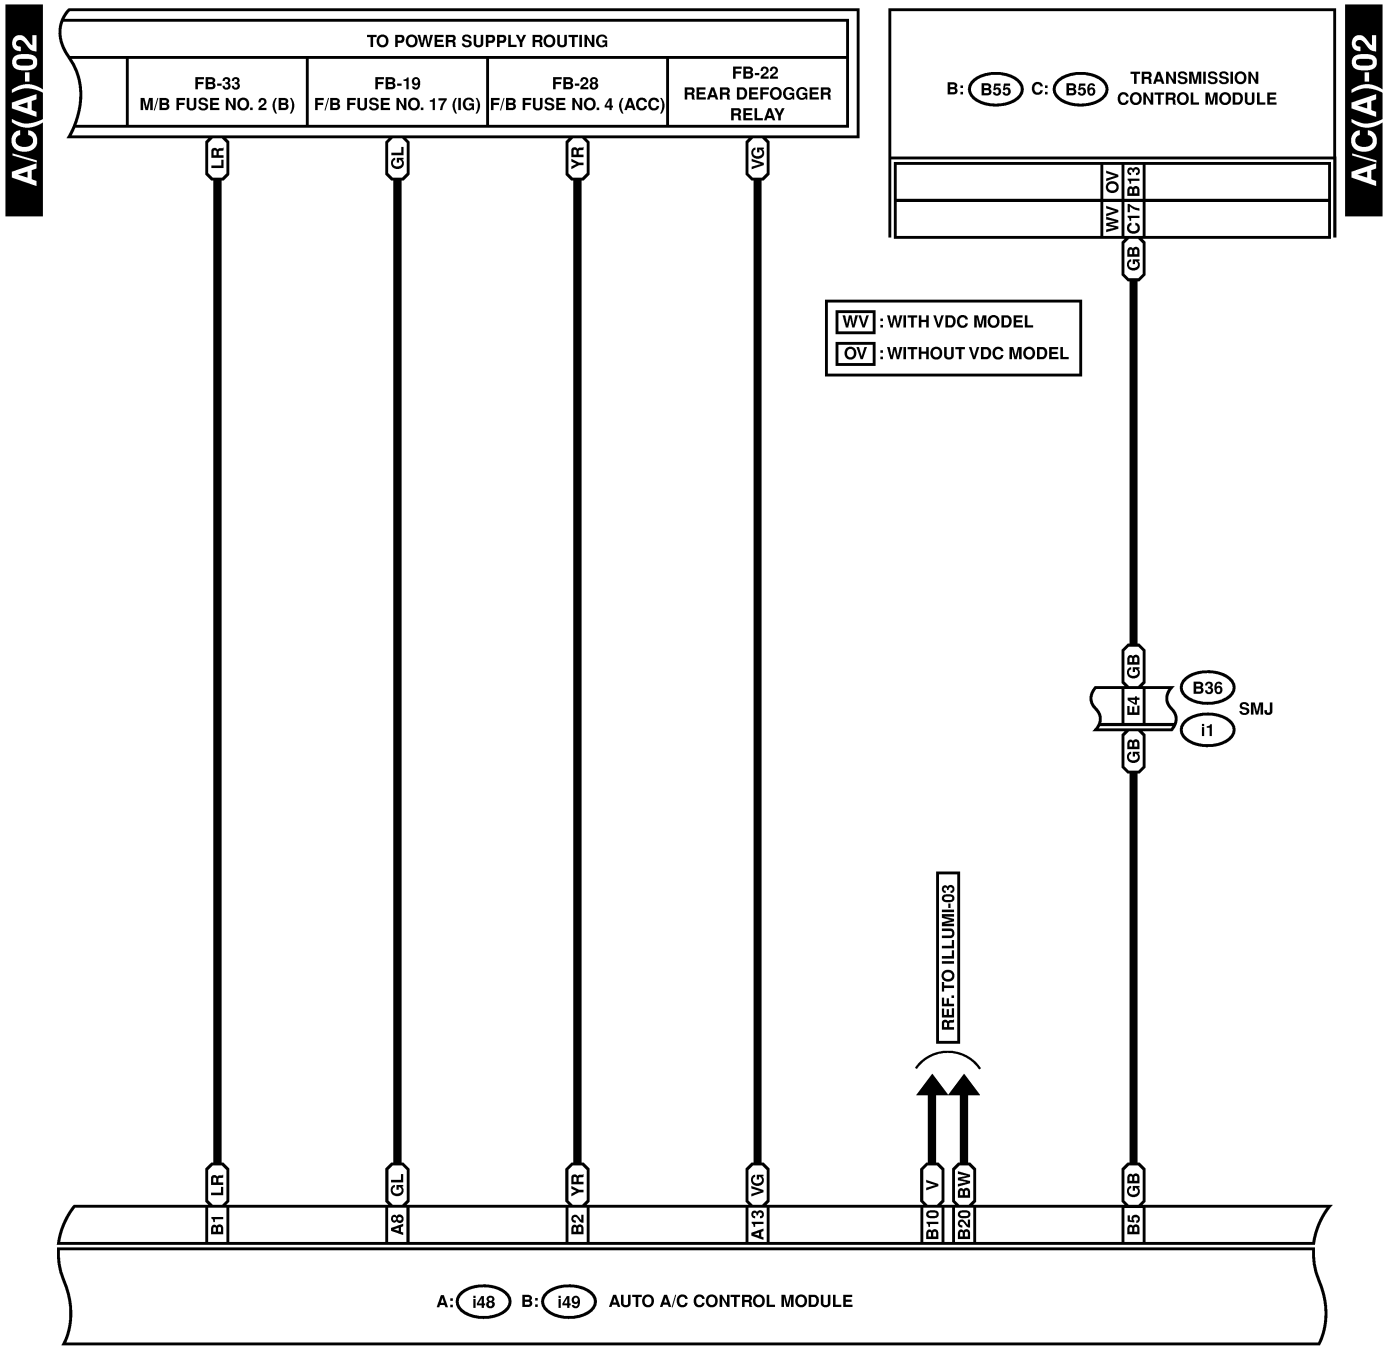

AIR CONDITIONING SYSTEM

Wiring System