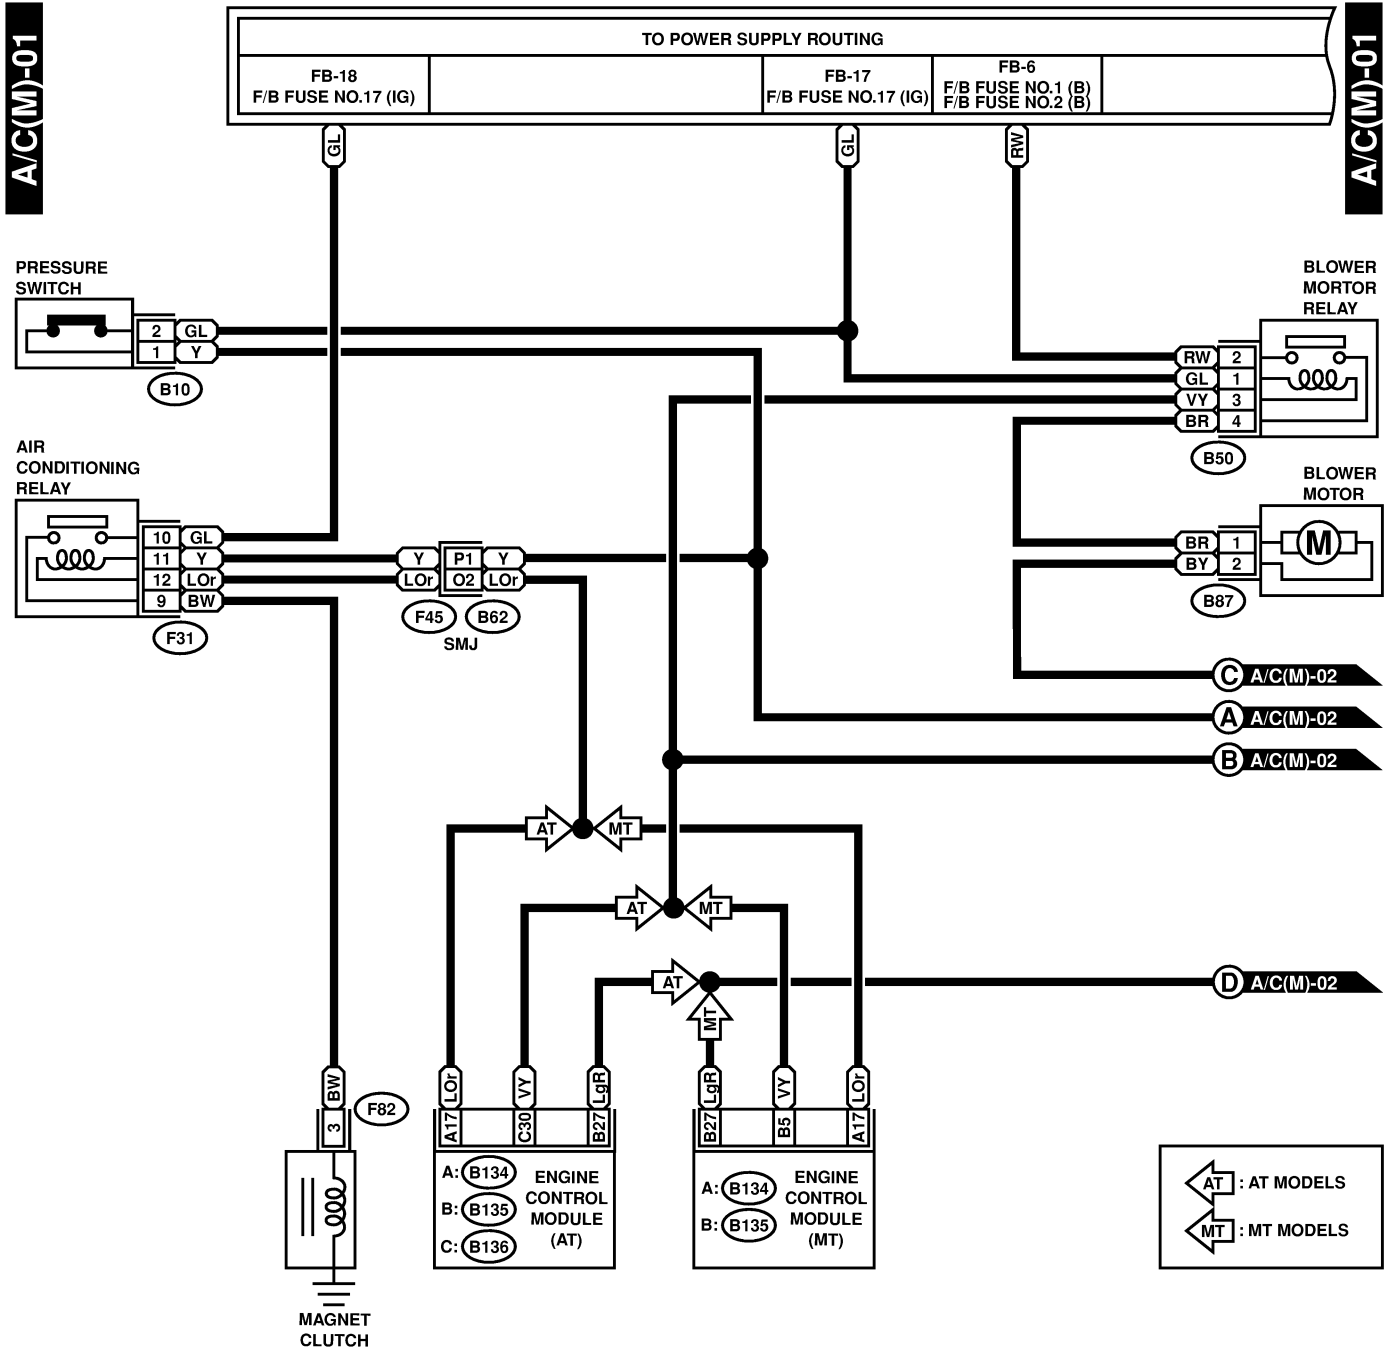

7. Air Conditioning System S903471

A: SCHEMATIC S903471A21

AIR CONDITIONING SYSTEM

Wiring System

1. MANUAL A/C MODEL S903471A2.105

BU45-21A

AIR CONDITIONING SYSTEM

Wiring System

Wiring System