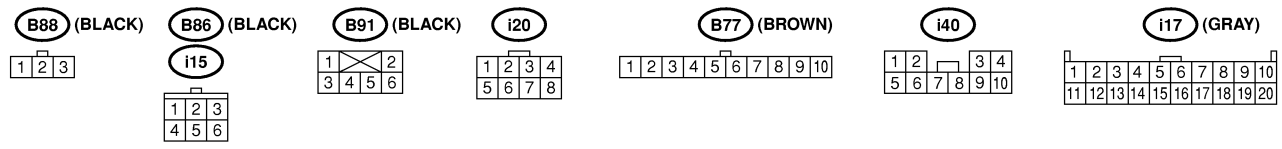

7. Air Conditioning System S903471

A: SCHEMATIC S903471A21

AIR CONDITIONING SYSTEM

Wiring System

1. MANUAL A/C MODEL S903471A2.105

BU45-21A

AIR CONDITIONING SYSTEM

Wiring System