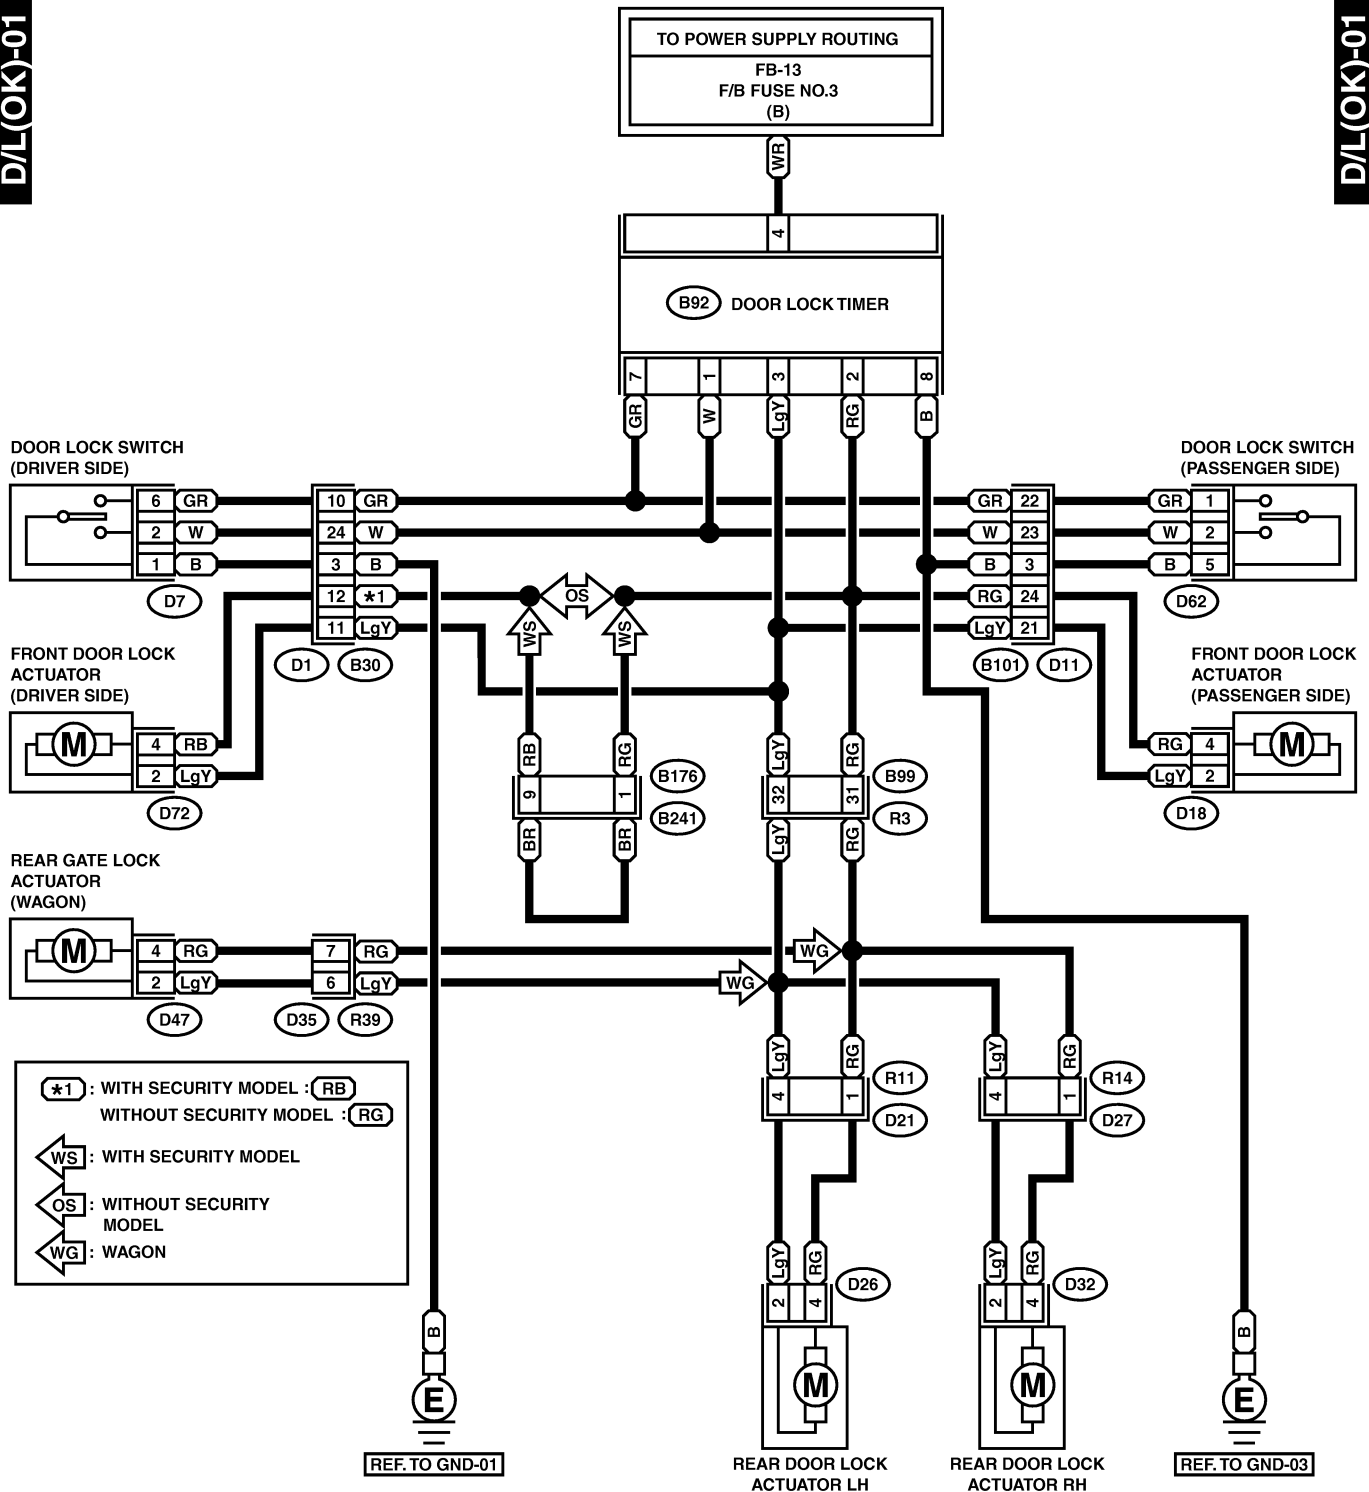

15. Door Lock System S903490

A: SCHEMATIC S903490A21

DOOR LOCK SYSTEM

Wiring System

1. WITHOUT KEYLESS ENTRY MODEL S903490A2.103

D/L(OK)-01

D/L(OK)-01

BU73-21

DOOR LOCK SYSTEM

Wiring System

2. WITH KEYLESS ENTRY MODEL S903490A2104

D/L(WK)-01

D/L(WK)-01