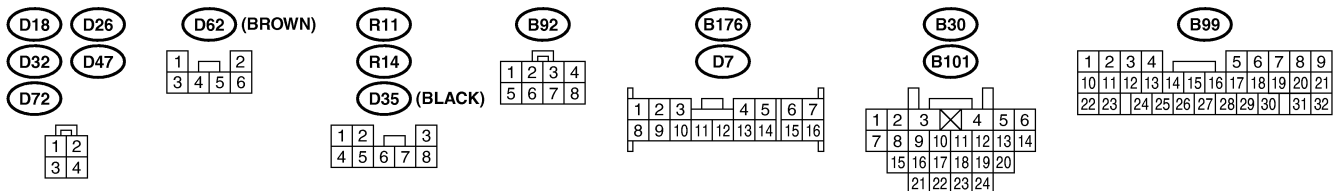

15. Door Lock System S903490

A: SCHEMATIC S903490A21

DOOR LOCK SYSTEM

Wiring System

1. WITHOUT KEYLESS ENTRY MODEL S903490A2.103

D/L(OK)-01

D/L(OK)-01

BU73-21

DOOR LOCK SYSTEM

Wiring System

2. WITH KEYLESS ENTRY MODEL S903490A2104

D/L(WK)-01

D/L(WK)-01