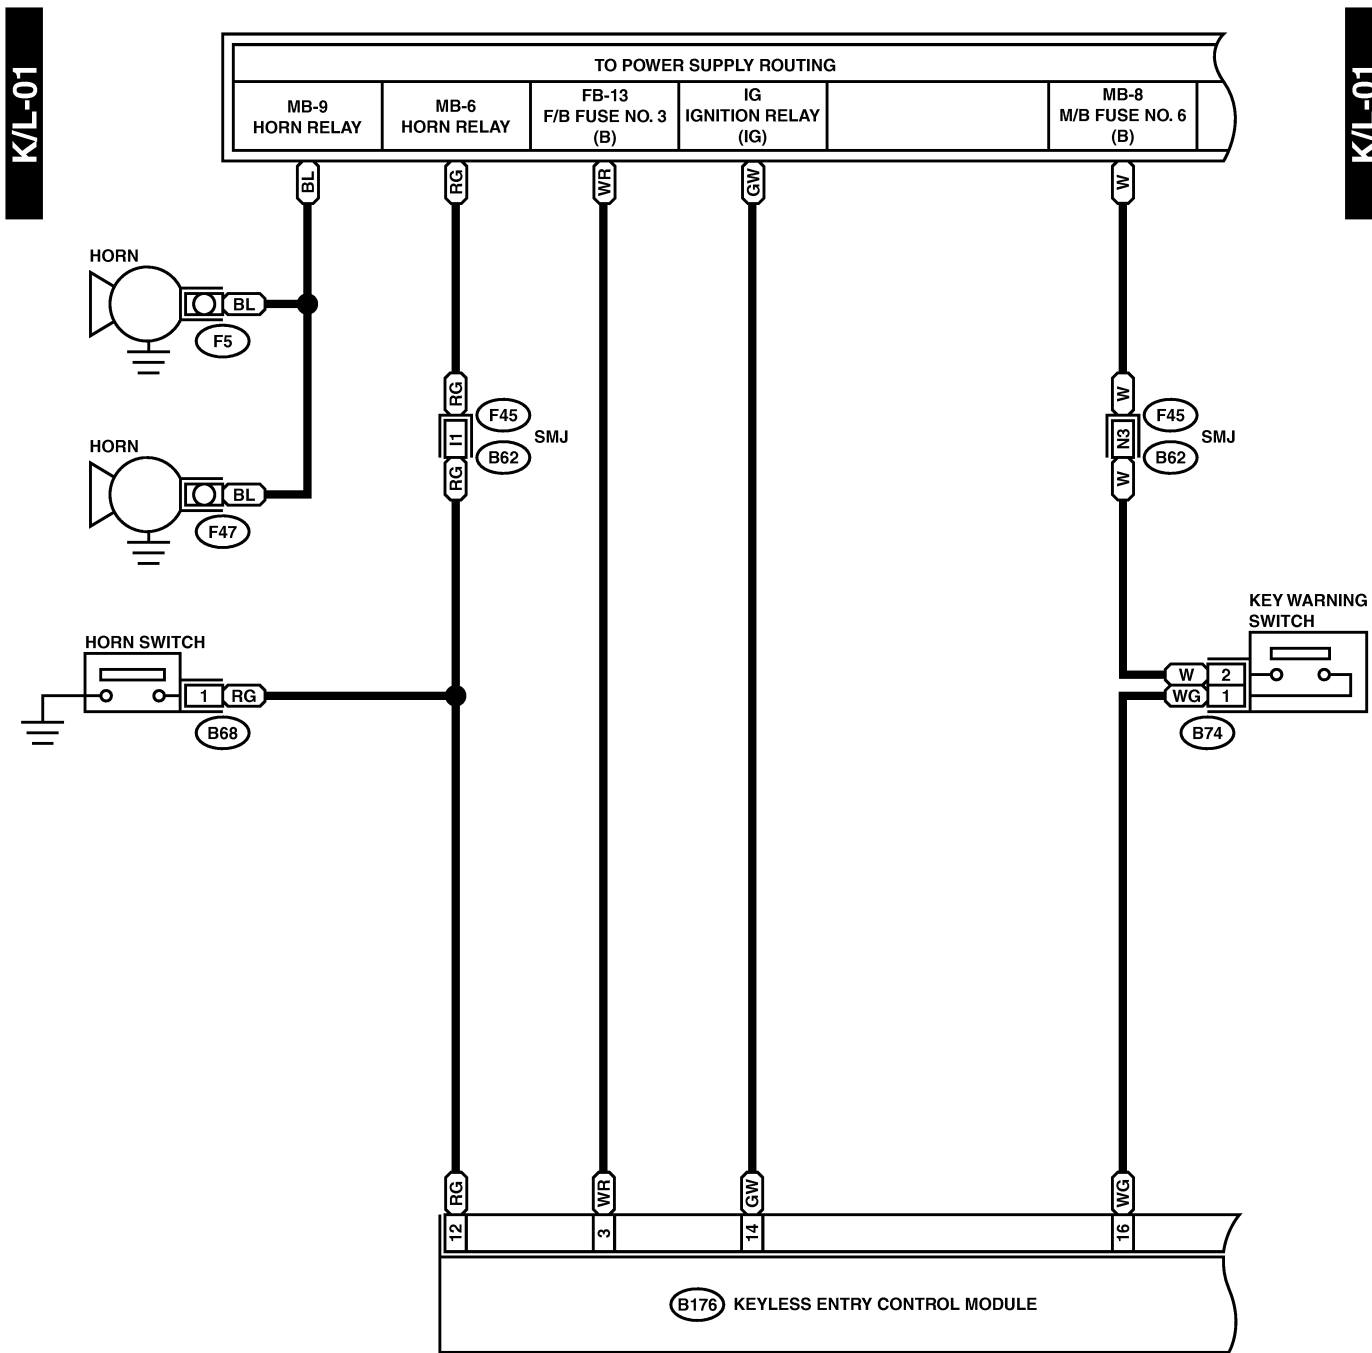

21. Keyless Entry System S903345

A: SCHEMATIC S903345A21

KEYLESS ENTRY SYSTEM

Wiring System

KEYLESS ENTRY SYSTEM

Wiring System