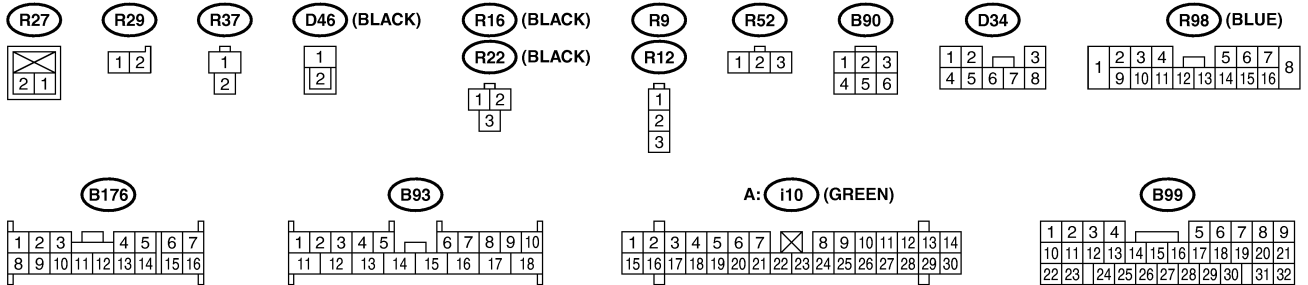

21. Keyless Entry System S903345

A: SCHEMATIC S903345A21

KEYLESS ENTRY SYSTEM

Wiring System

KEYLESS ENTRY SYSTEM

Wiring System