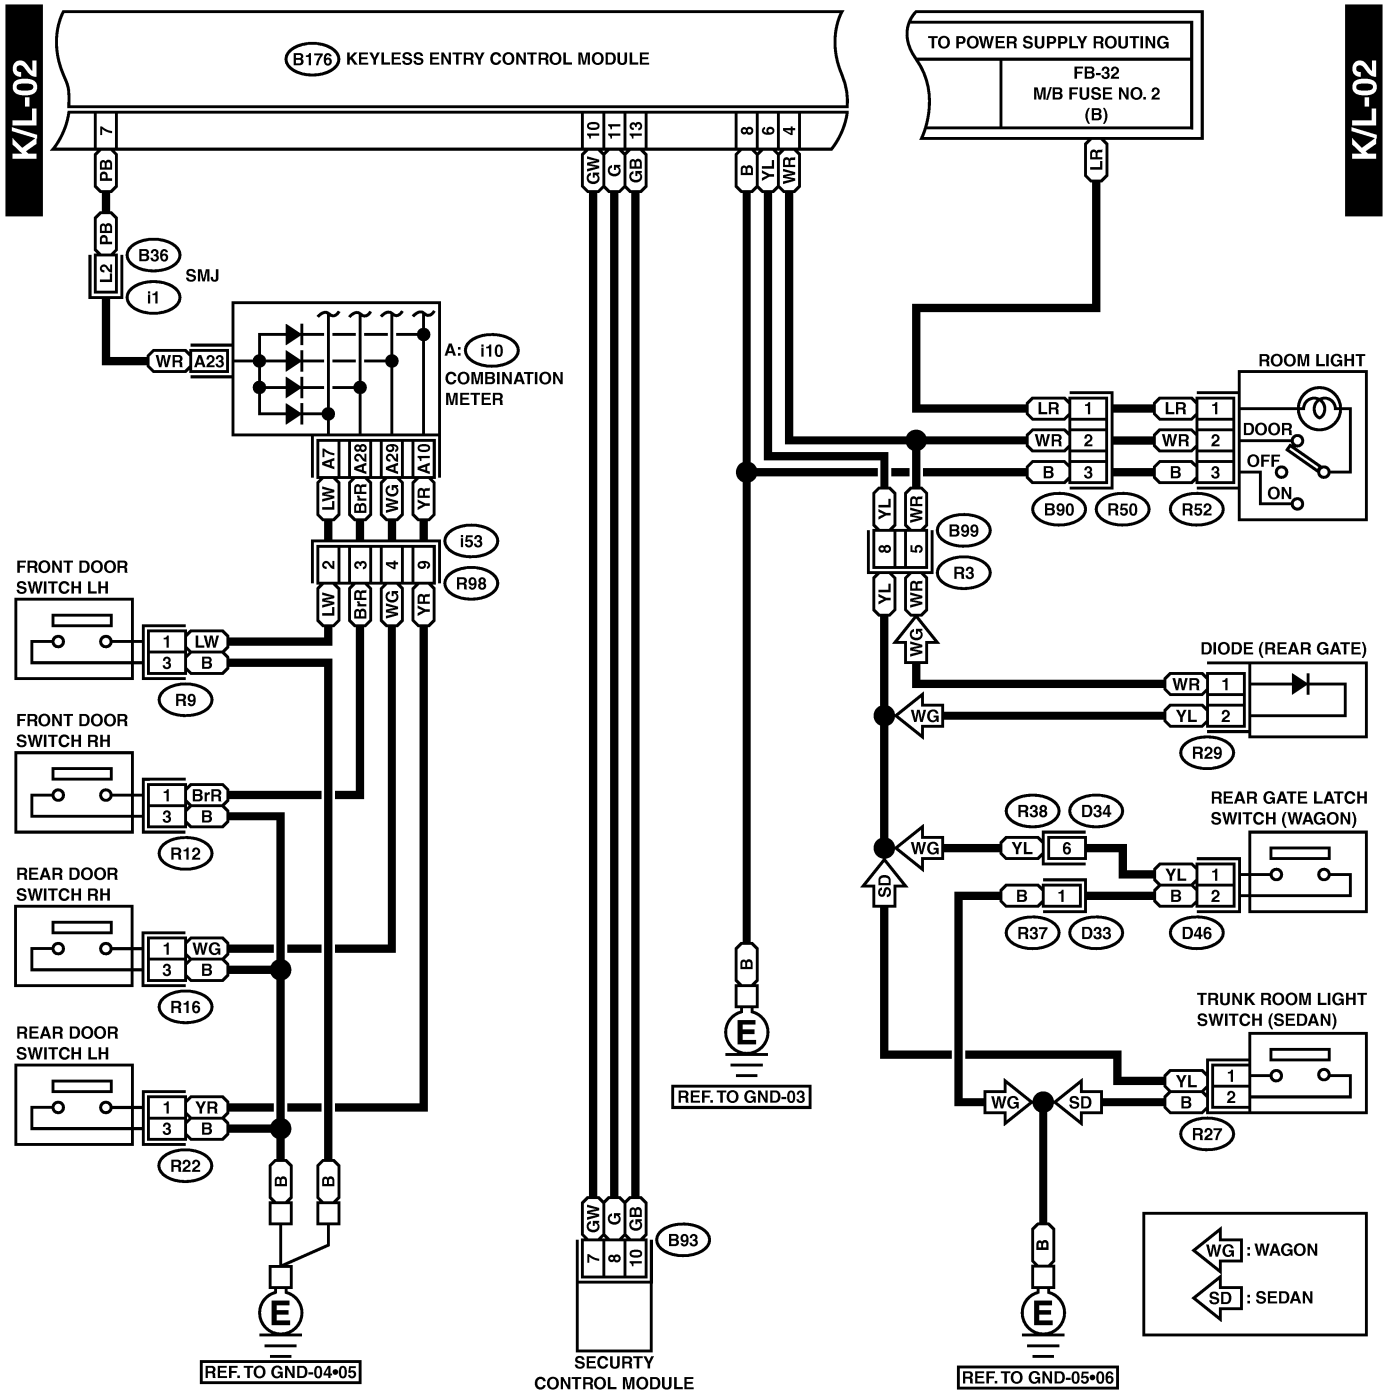

21. Keyless Entry System S903345

A: SCHEMATIC S903345A21

KEYLESS ENTRY SYSTEM

Wiring System

KEYLESS ENTRY SYSTEM

Wiring System