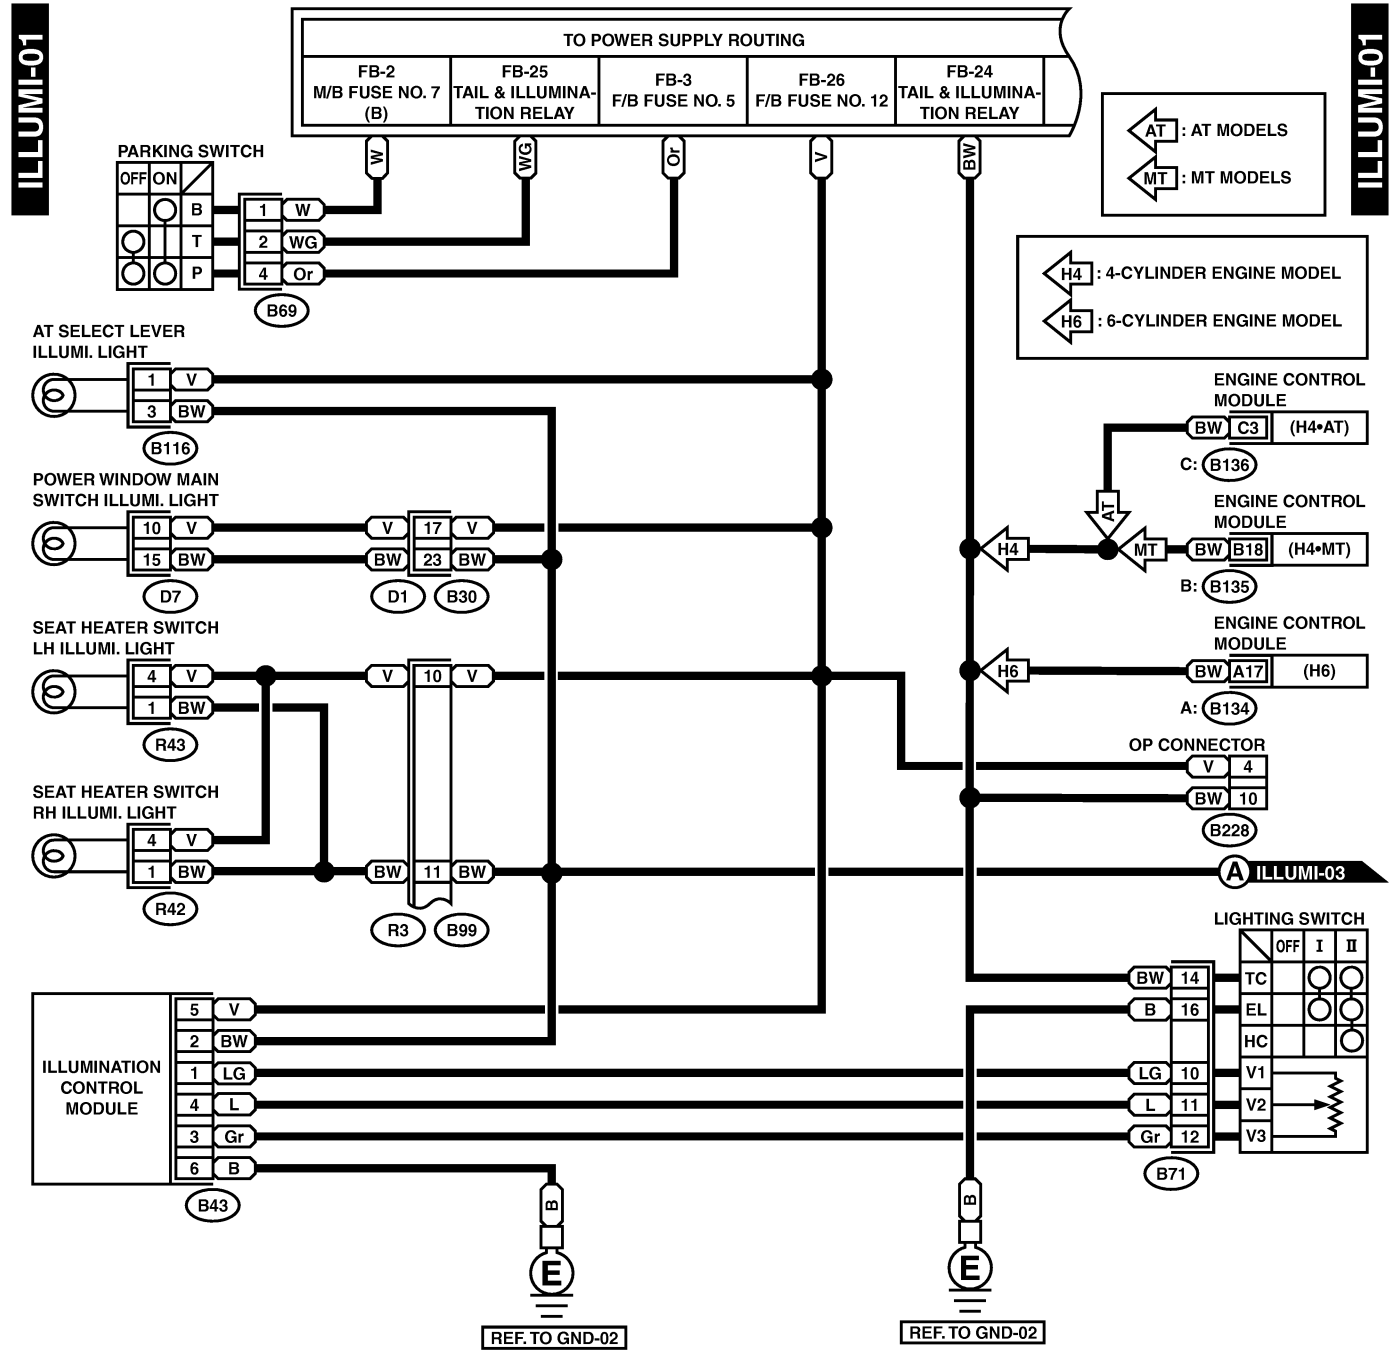

23. Clearance Light and Illumination Light System

S903489

A: SCHEMATIC

S903489A21

CLEARANCE LIGHT AND ILLUMINATION LIGHT SYSTEM

Wiring System

CLEARANCE LIGHT AND ILLUMINATION LIGHT SYSTEM

Wiring System