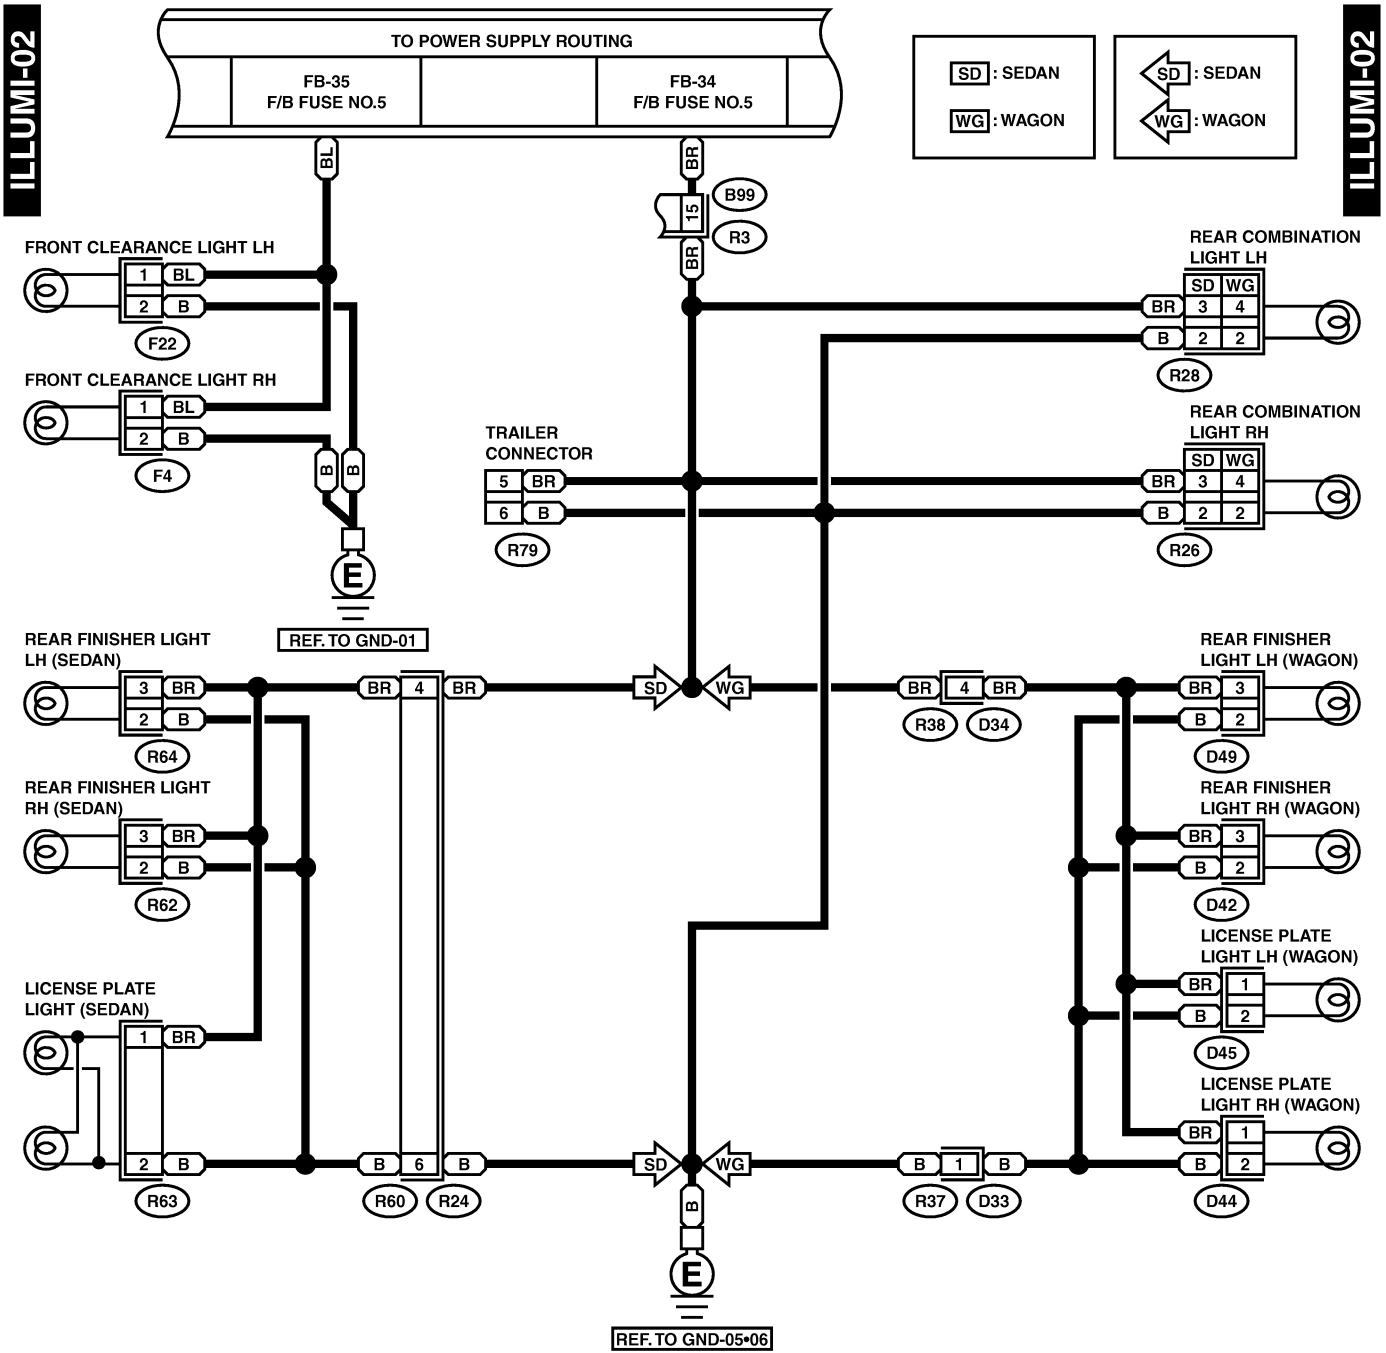

23. Clearance Light and Illumination Light System

S903489

A: SCHEMATIC

S903489A21

CLEARANCE LIGHT AND ILLUMINATION LIGHT SYSTEM

Wiring System

CLEARANCE LIGHT AND ILLUMINATION LIGHT SYSTEM

Wiring System