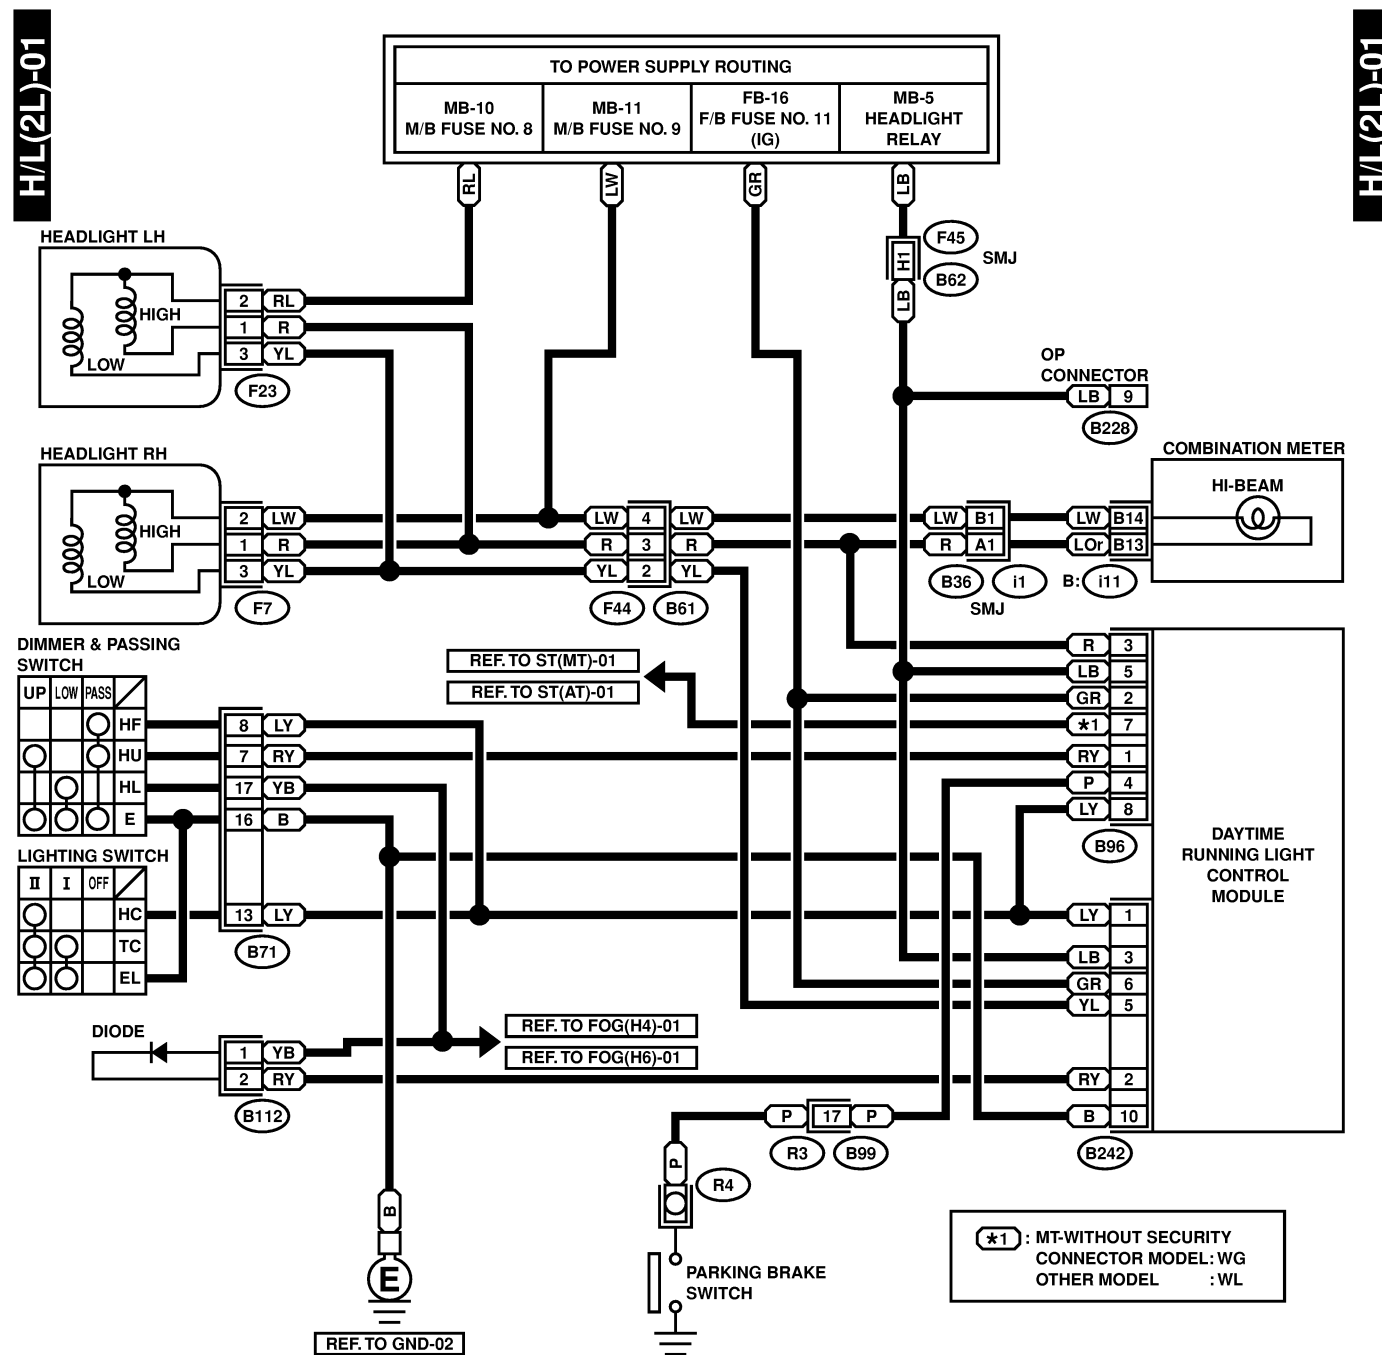

HEADLIGHT SYSTEM

Wiring System

25. Headlight System

S903474

A: SCHEMATIC

S903474A21

1. 2-LIGHT MODEL

S903474A2103