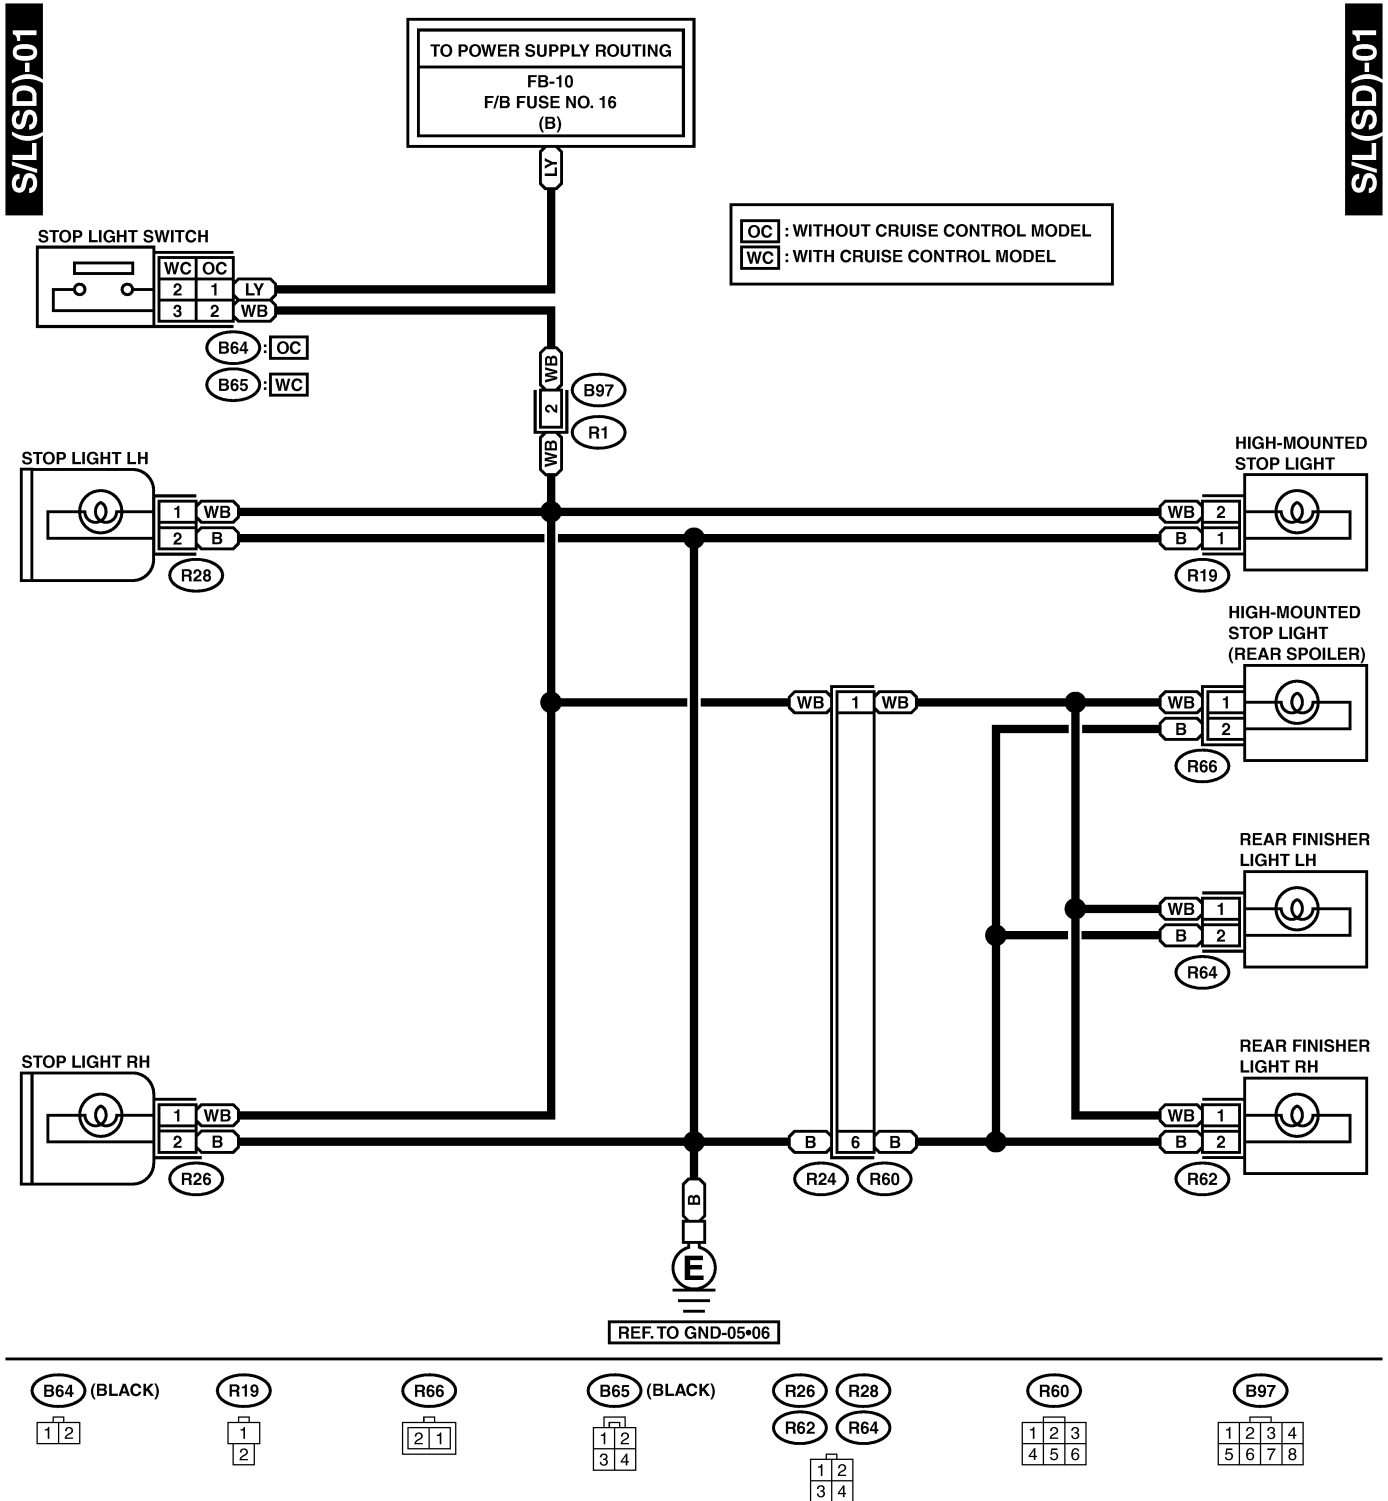

27. Stop Light System S903417

A: SCHEMATIC S903417A21

1. SEDAN MODEL S903417A2101

STOP LIGHT SYSTEM

Wiring System

2. WAGON MODEL S903417A2.102