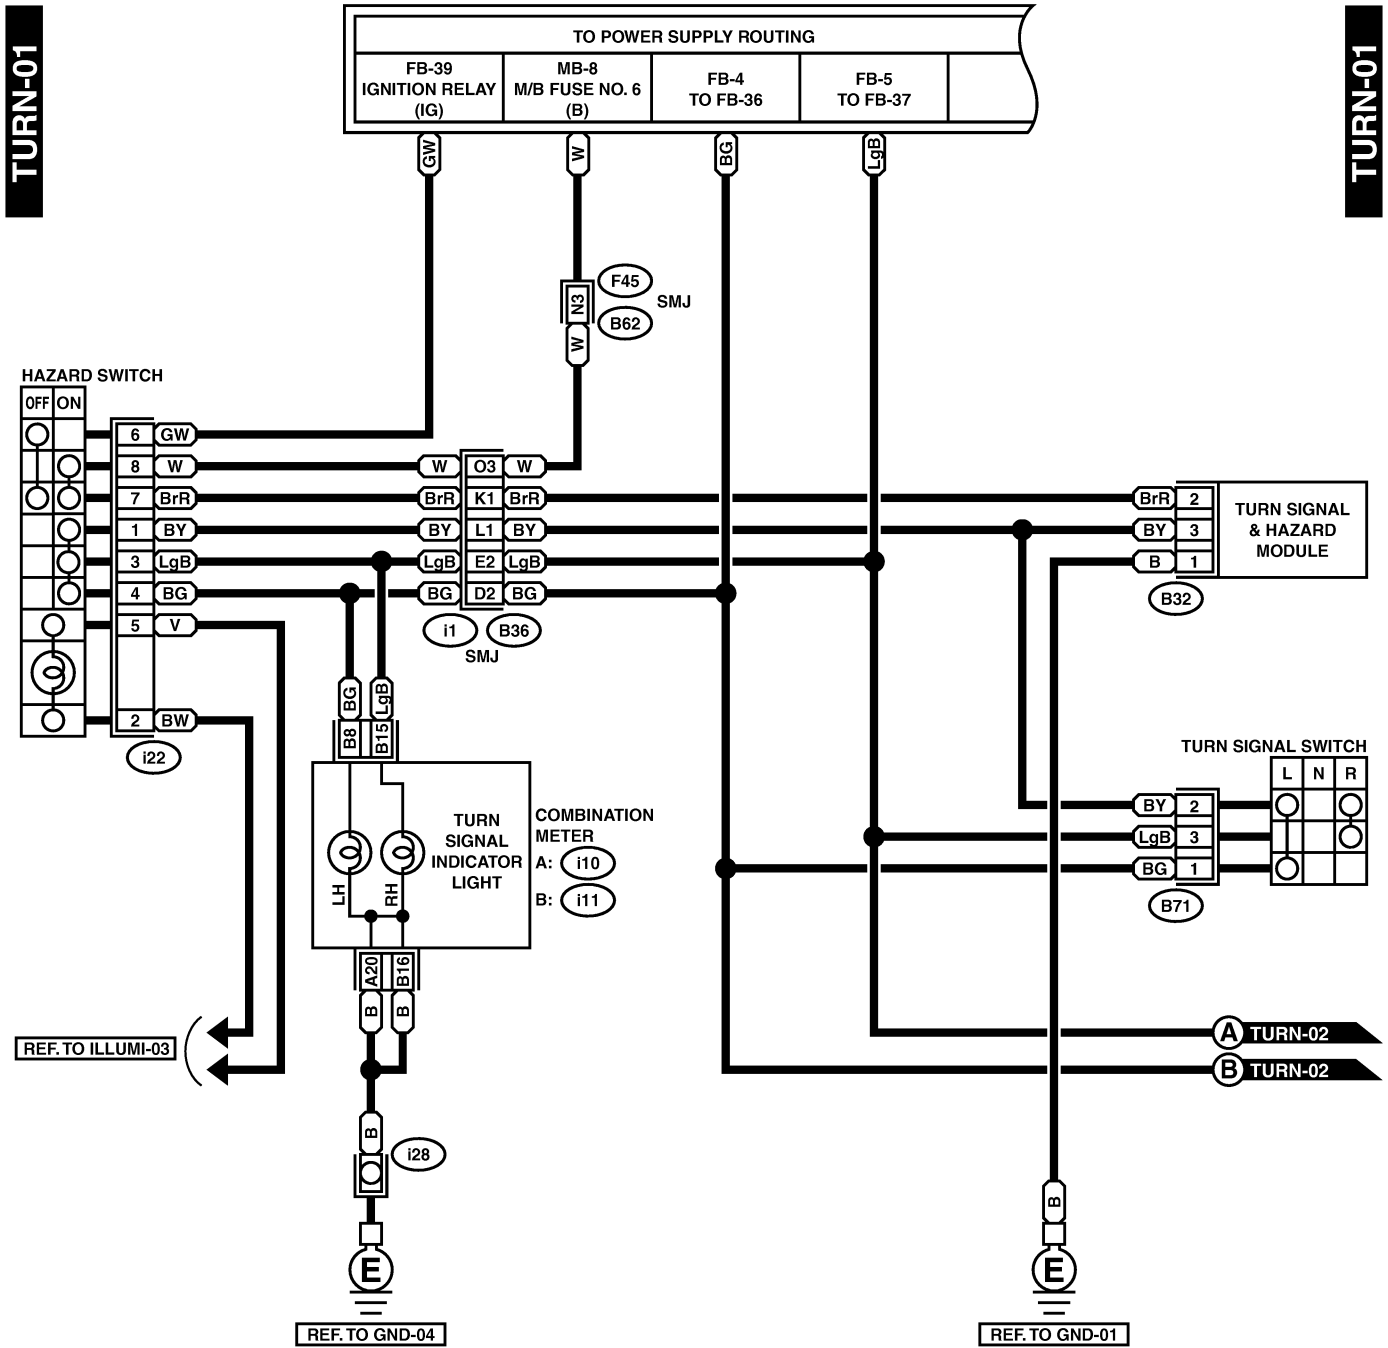

28. Turn Signal Light and Hazard Light System S903481

A: SCHEMATIC S903481A21

TURN SIGNAL LIGHT AND HAZARD LIGHT SYSTEM

Wiring System