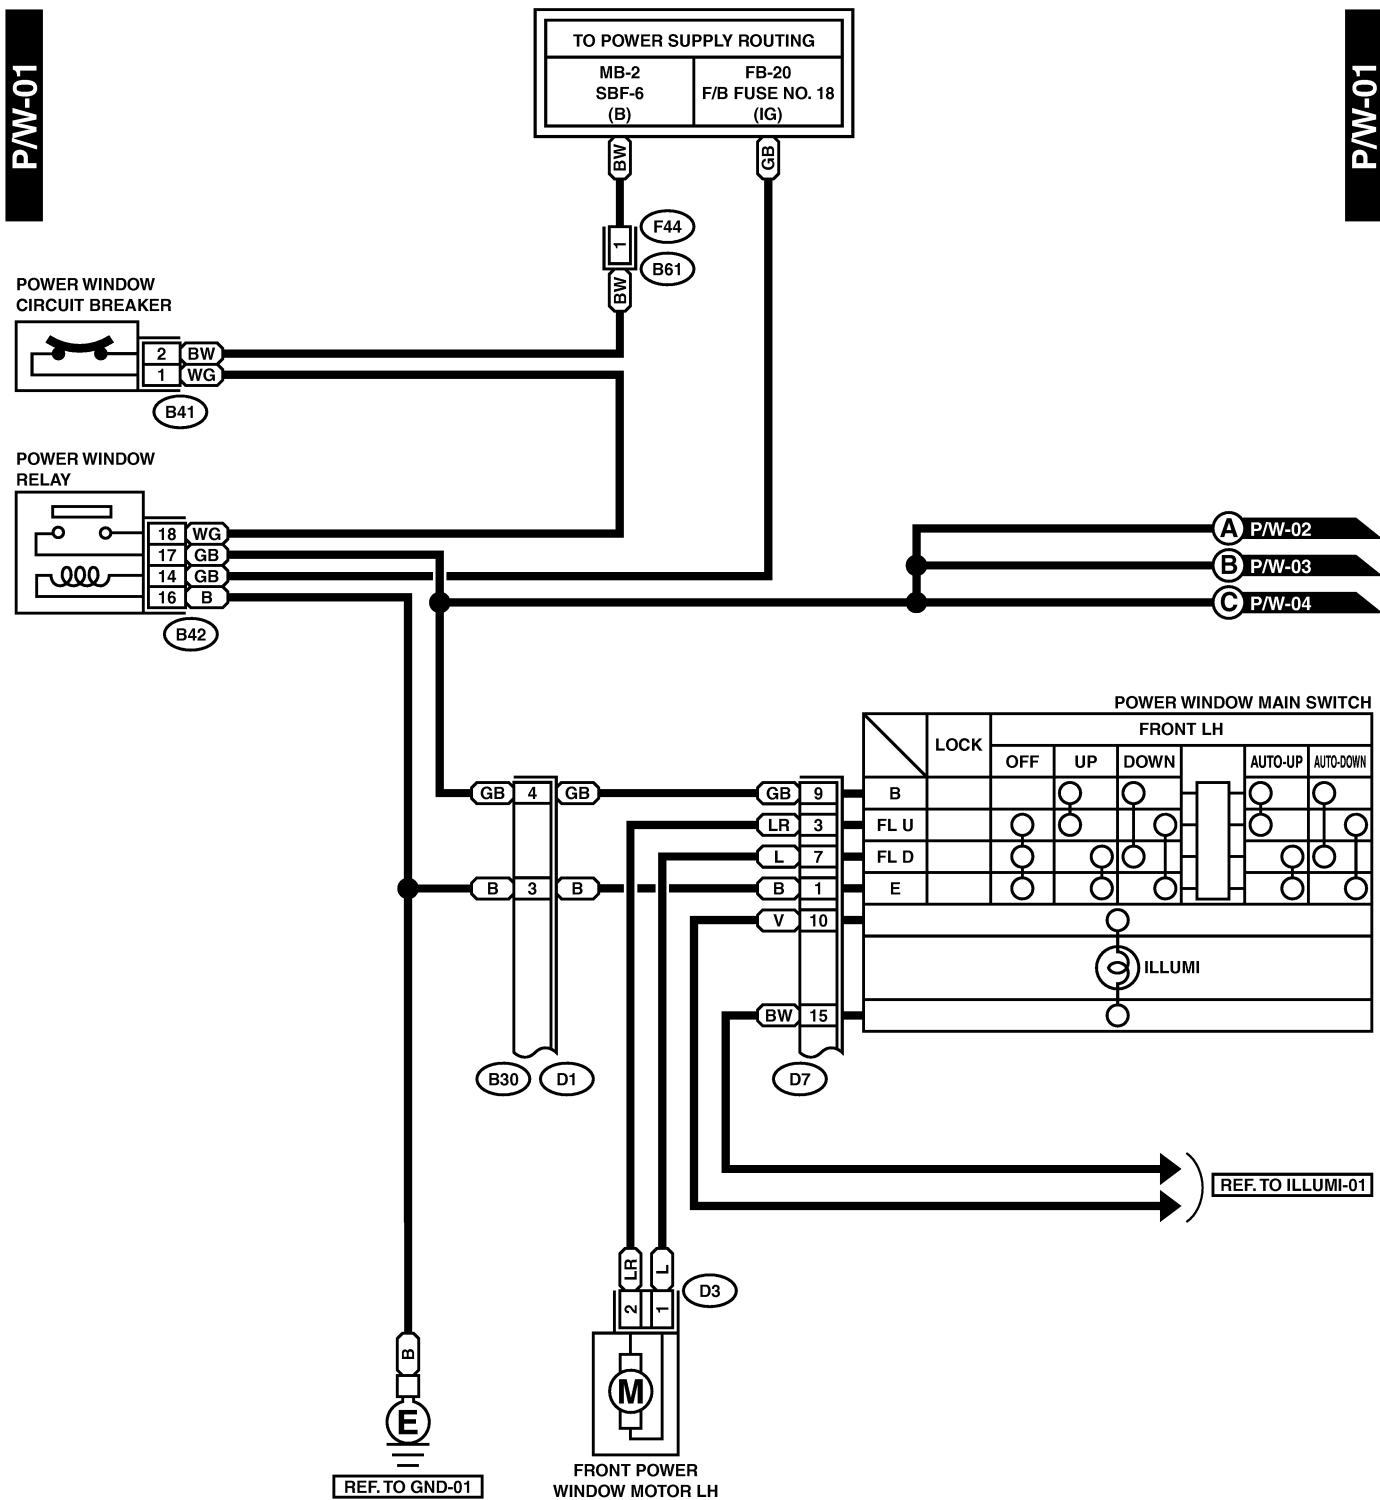

34. Power Window System S903456

A: SCHEMATIC

S903456A21

POWER WINDOW SYSTEM

Wiring System

P/W-02

P/W-02

D13 (GREEN)

D17

D7

B30

B101

POWER WINDOW SYSTEM

Wiring System

P/W-03

P/W-03

D24 (GREEN)

D25

B97

R11

D7

B30

B99

POWER WINDOW SYSTEM

Wiring System

P/W-04

P/W-04

D30 (GREEN)

D31

B97

R14

D7