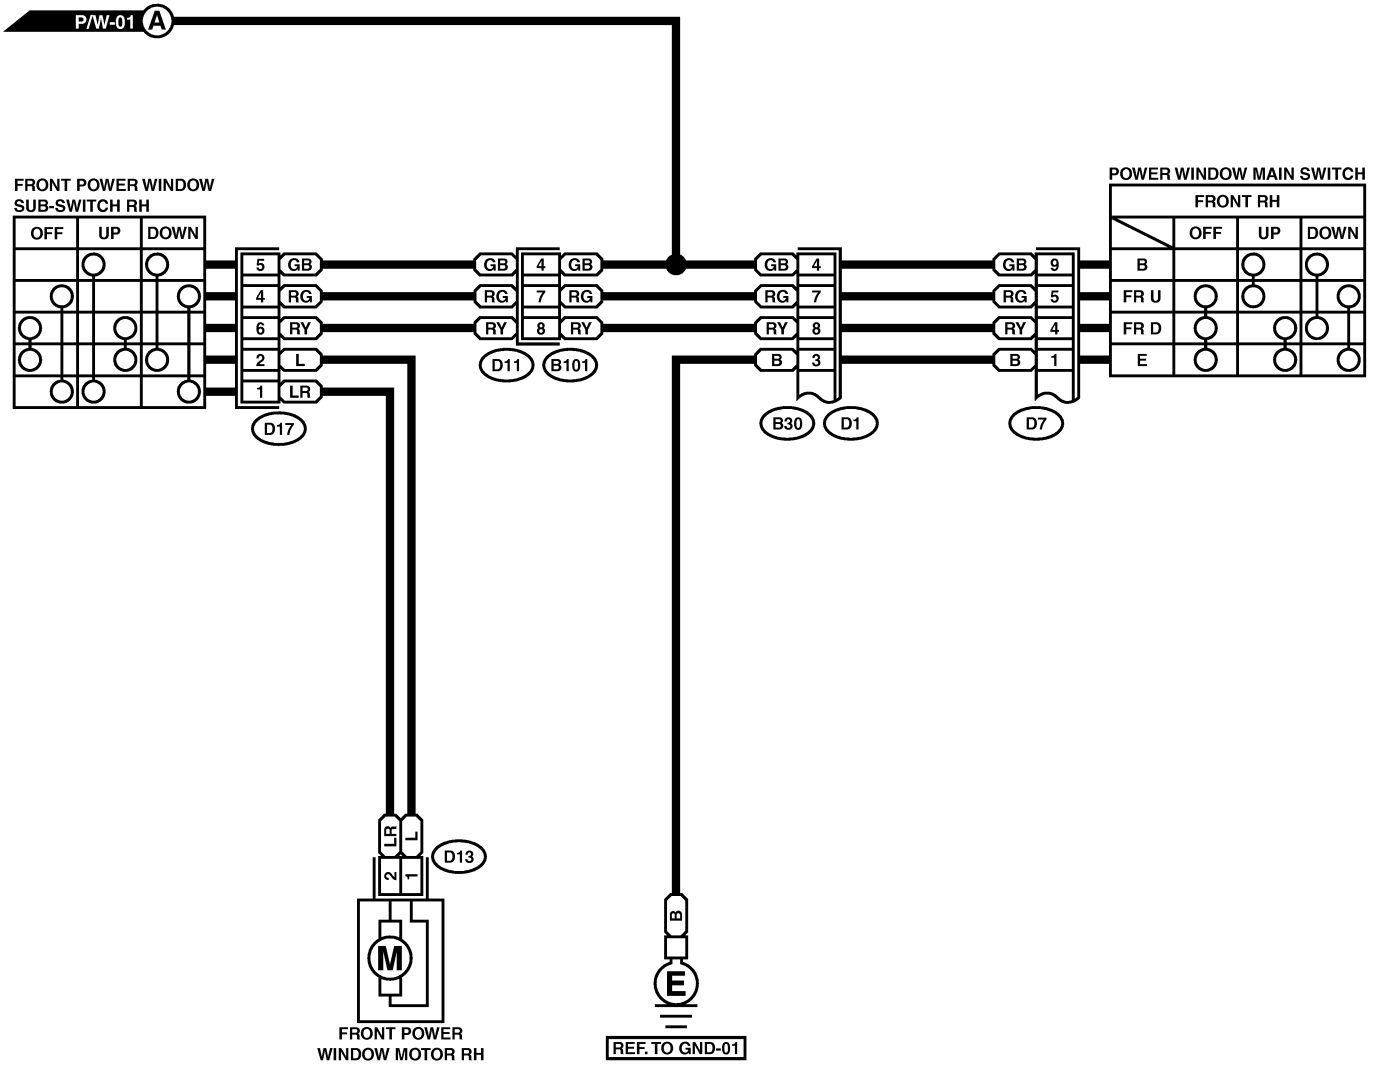

34. Power Window System S903456

A: SCHEMATIC

S903456A21

POWER WINDOW SYSTEM

Wiring System

P/W-02

P/W-02

D13 (GREEN)

D17

D7

B30

B101

POWER WINDOW SYSTEM

Wiring System

P/W-03

P/W-03

D24 (GREEN)

D25

B97

R11

D7

B30

B99

POWER WINDOW SYSTEM

Wiring System

P/W-04

P/W-04

D30 (GREEN)

D31

B97

R14

D7