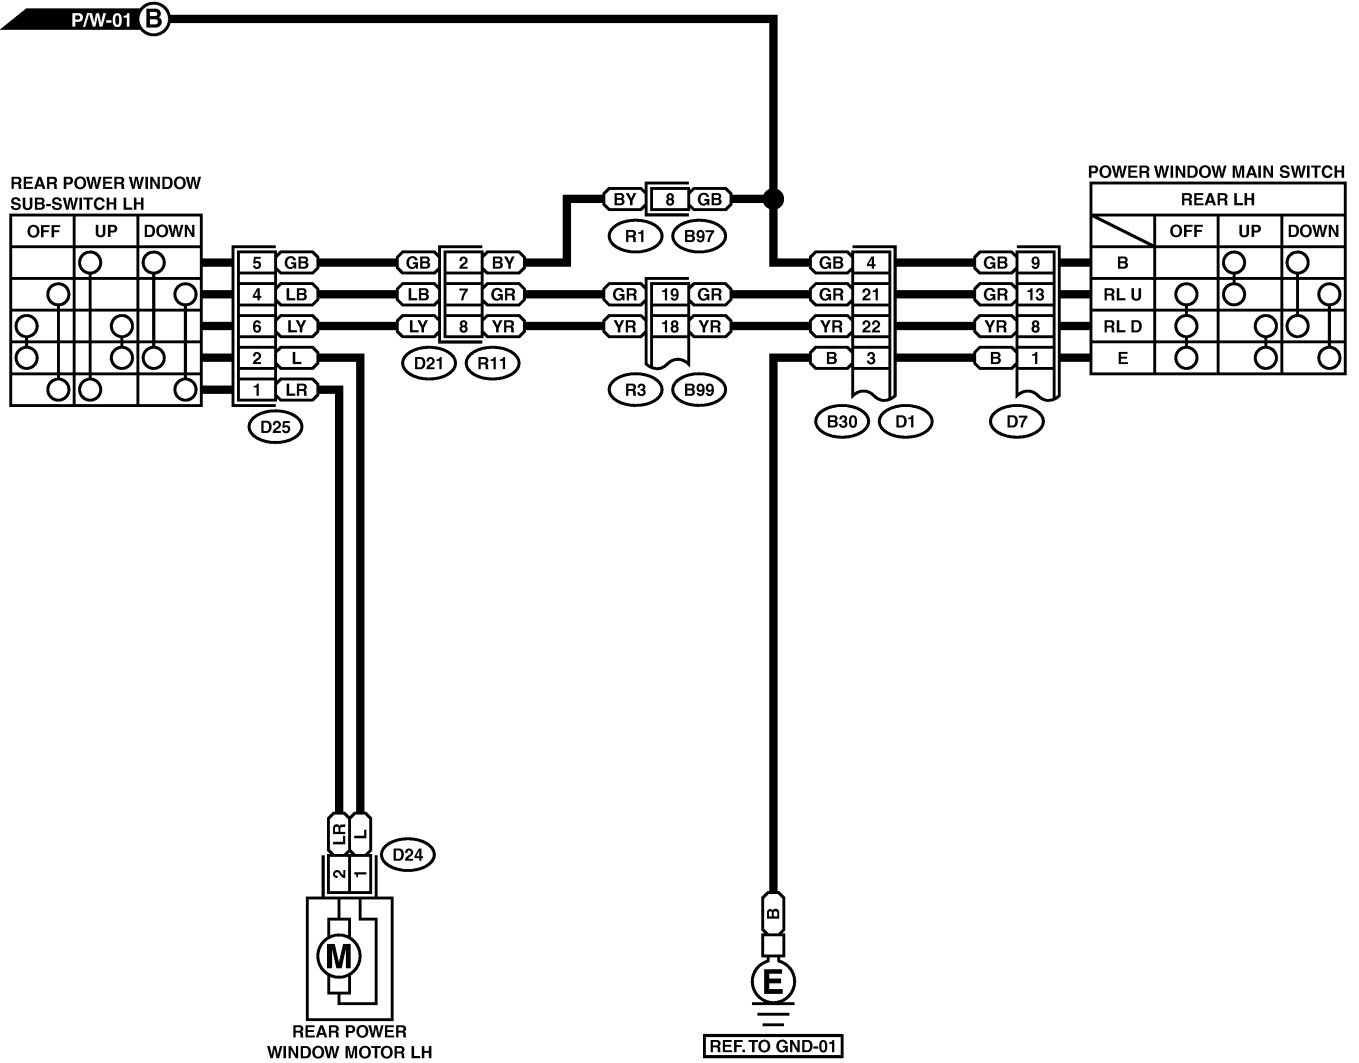

34. Power Window System S903456

A: SCHEMATIC

S903456A21

POWER WINDOW SYSTEM

Wiring System

P/W-02

P/W-02

D13 (GREEN)

D17

D7

B30

B101

POWER WINDOW SYSTEM

Wiring System

P/W-03

P/W-03

D24 (GREEN)

D25

B97

R11

D7

B30

B99

POWER WINDOW SYSTEM

Wiring System

P/W-04

P/W-04

D30 (GREEN)

D31

B97

R14

D7