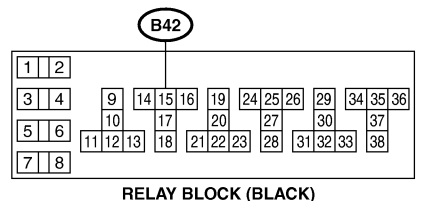

34. Power Window System S903456

A: SCHEMATIC

S903456A21

POWER WINDOW SYSTEM

Wiring System

P/W-02

P/W-02

D13 (GREEN)