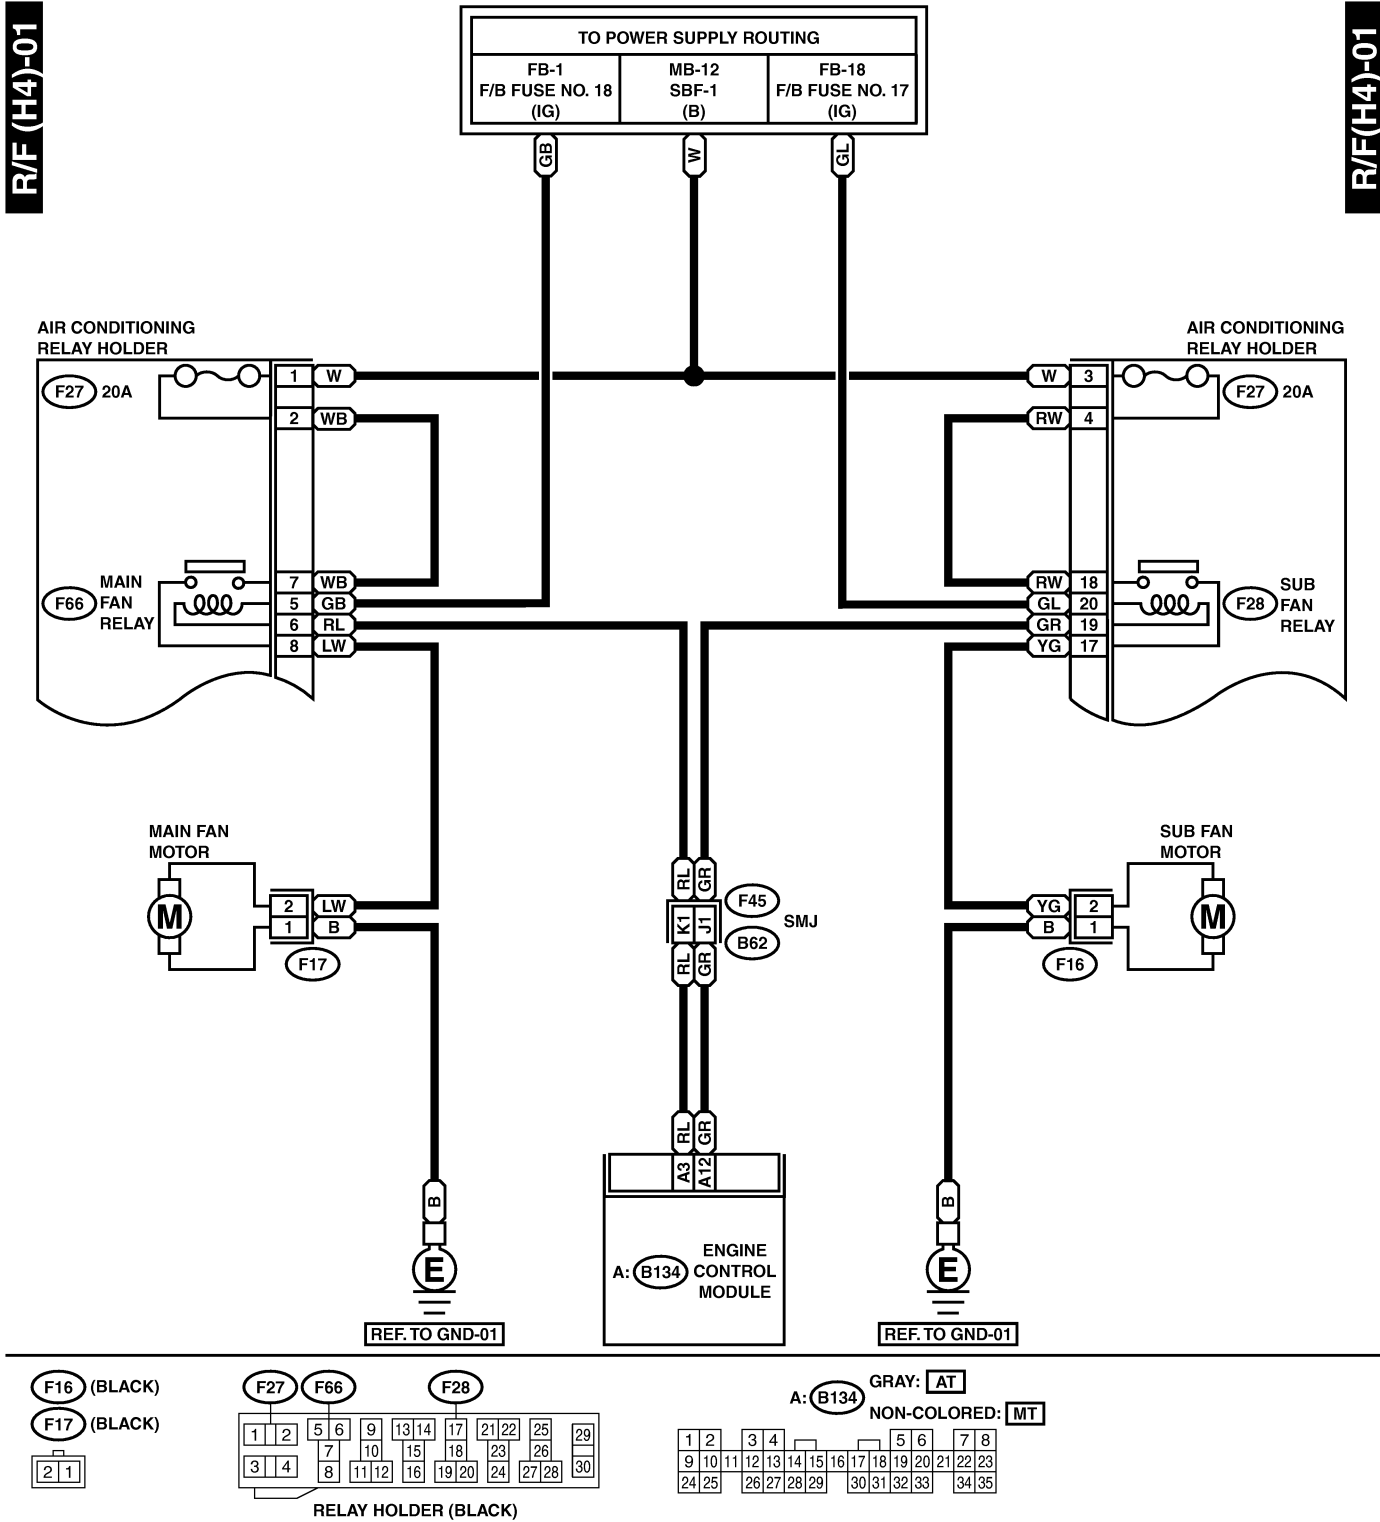

35. Radiator Fan System S903480

A: SCHEMATIC S903480A21

1. 4-CYLINDER ENGINE MODEL S903480A2101

RADIATOR FAN SYSTEM

Wiring System

2. 6-CYLINDER ENGINE MODEL S903480A2102