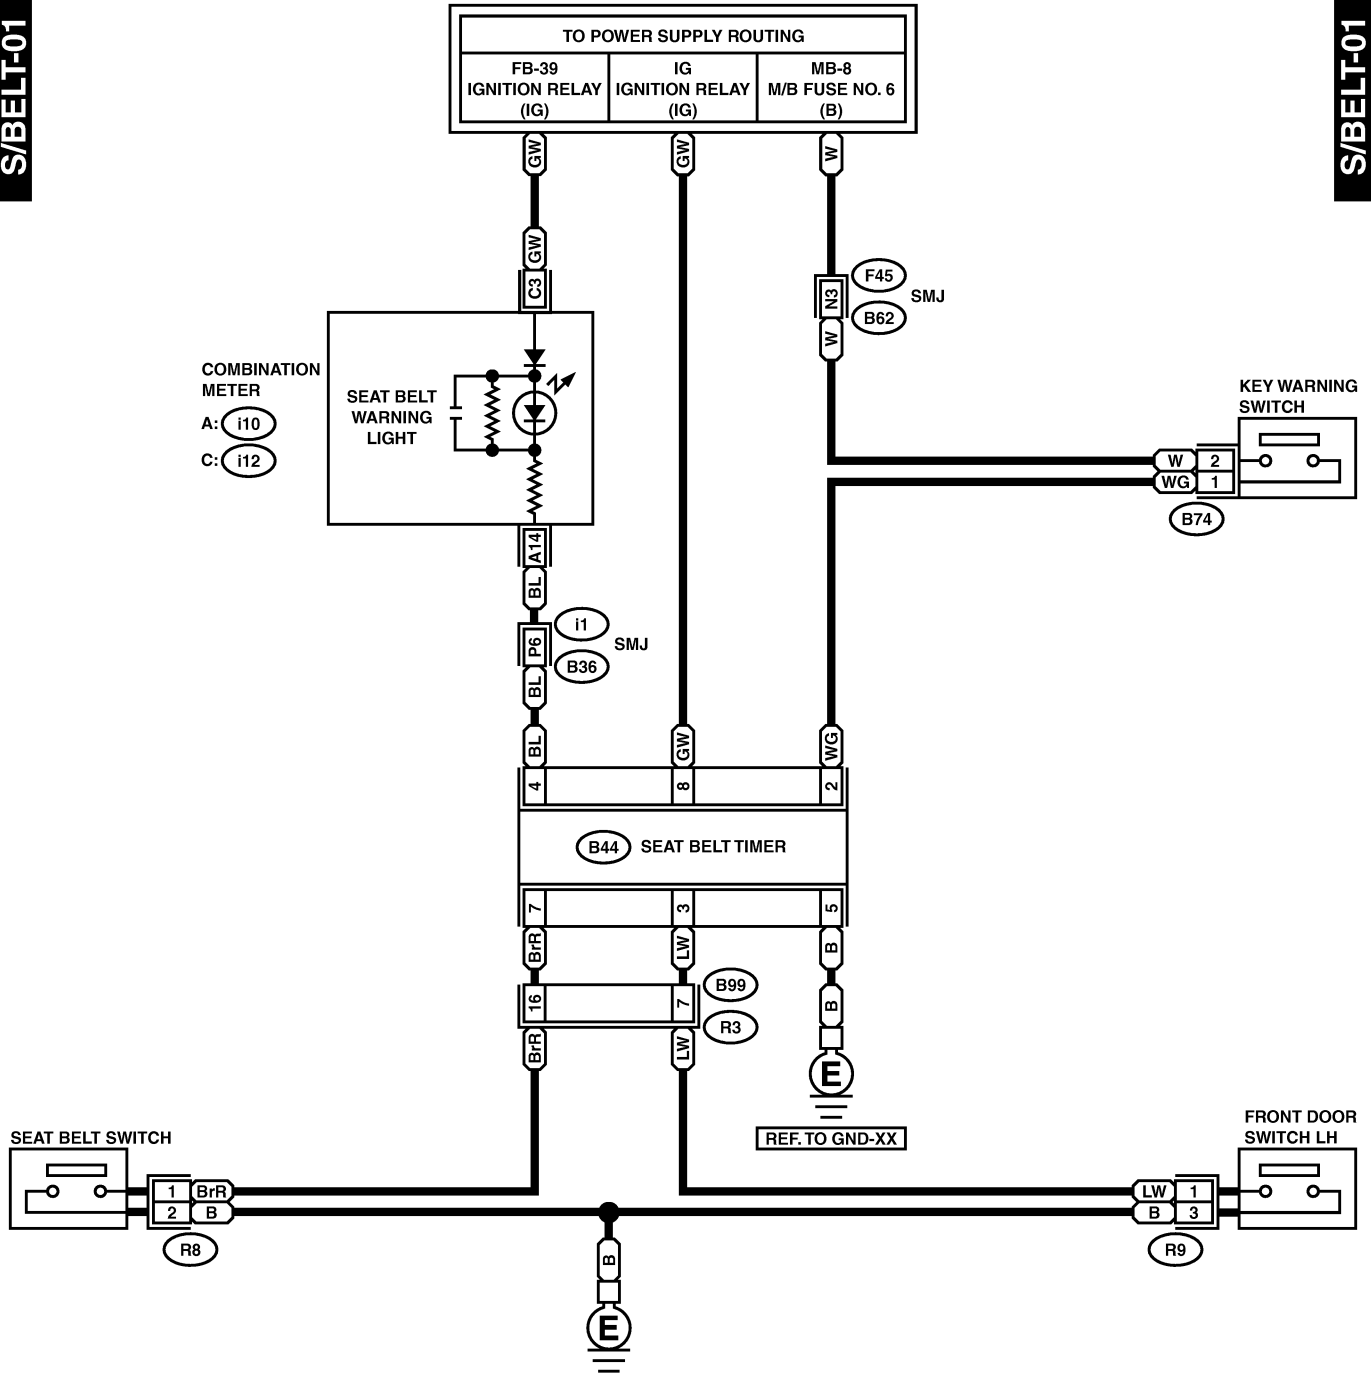

SEAT BELT WARNING SYSTEM

Wiring System

39. Seat Belt Warning System S903483

A: SCHEMATIC S903483A21

S/BELT-01

S/BELT-01

B74 (BLACK)

R8

R9

B44

C: i12 (GREEN)

A: i10 (GREEN)

B99

BU87-21