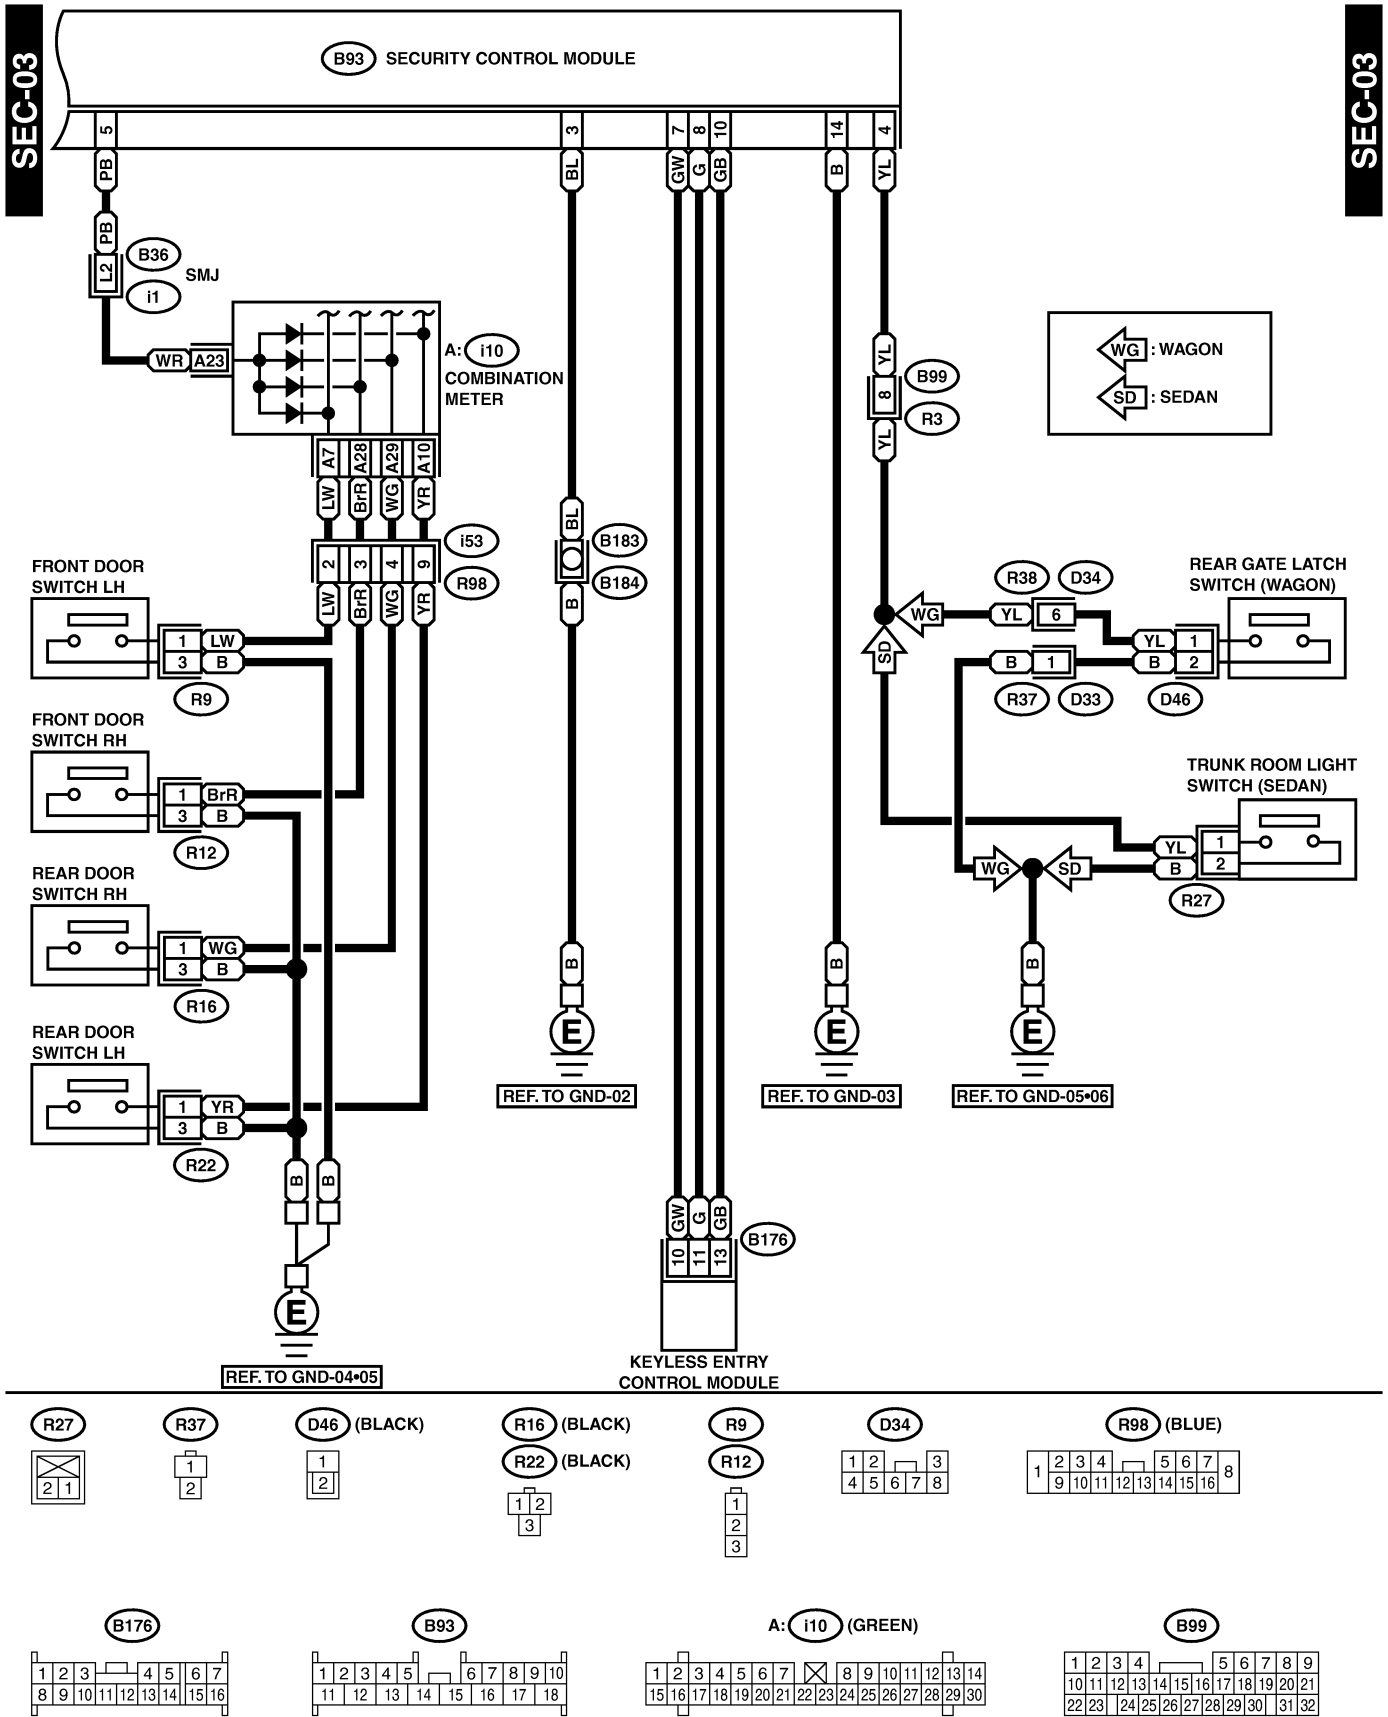

SECURITY SYSTEM

Wiring System

41. Security System S903347

A: SCHEMATIC S903347A21

SECURITY SYSTEM

Wiring System

B68 (BLACK)

B243 (BLACK)

C: i12 (GREEN)

B93

SECURITY SYSTEM

Wiring System

BU94-22C