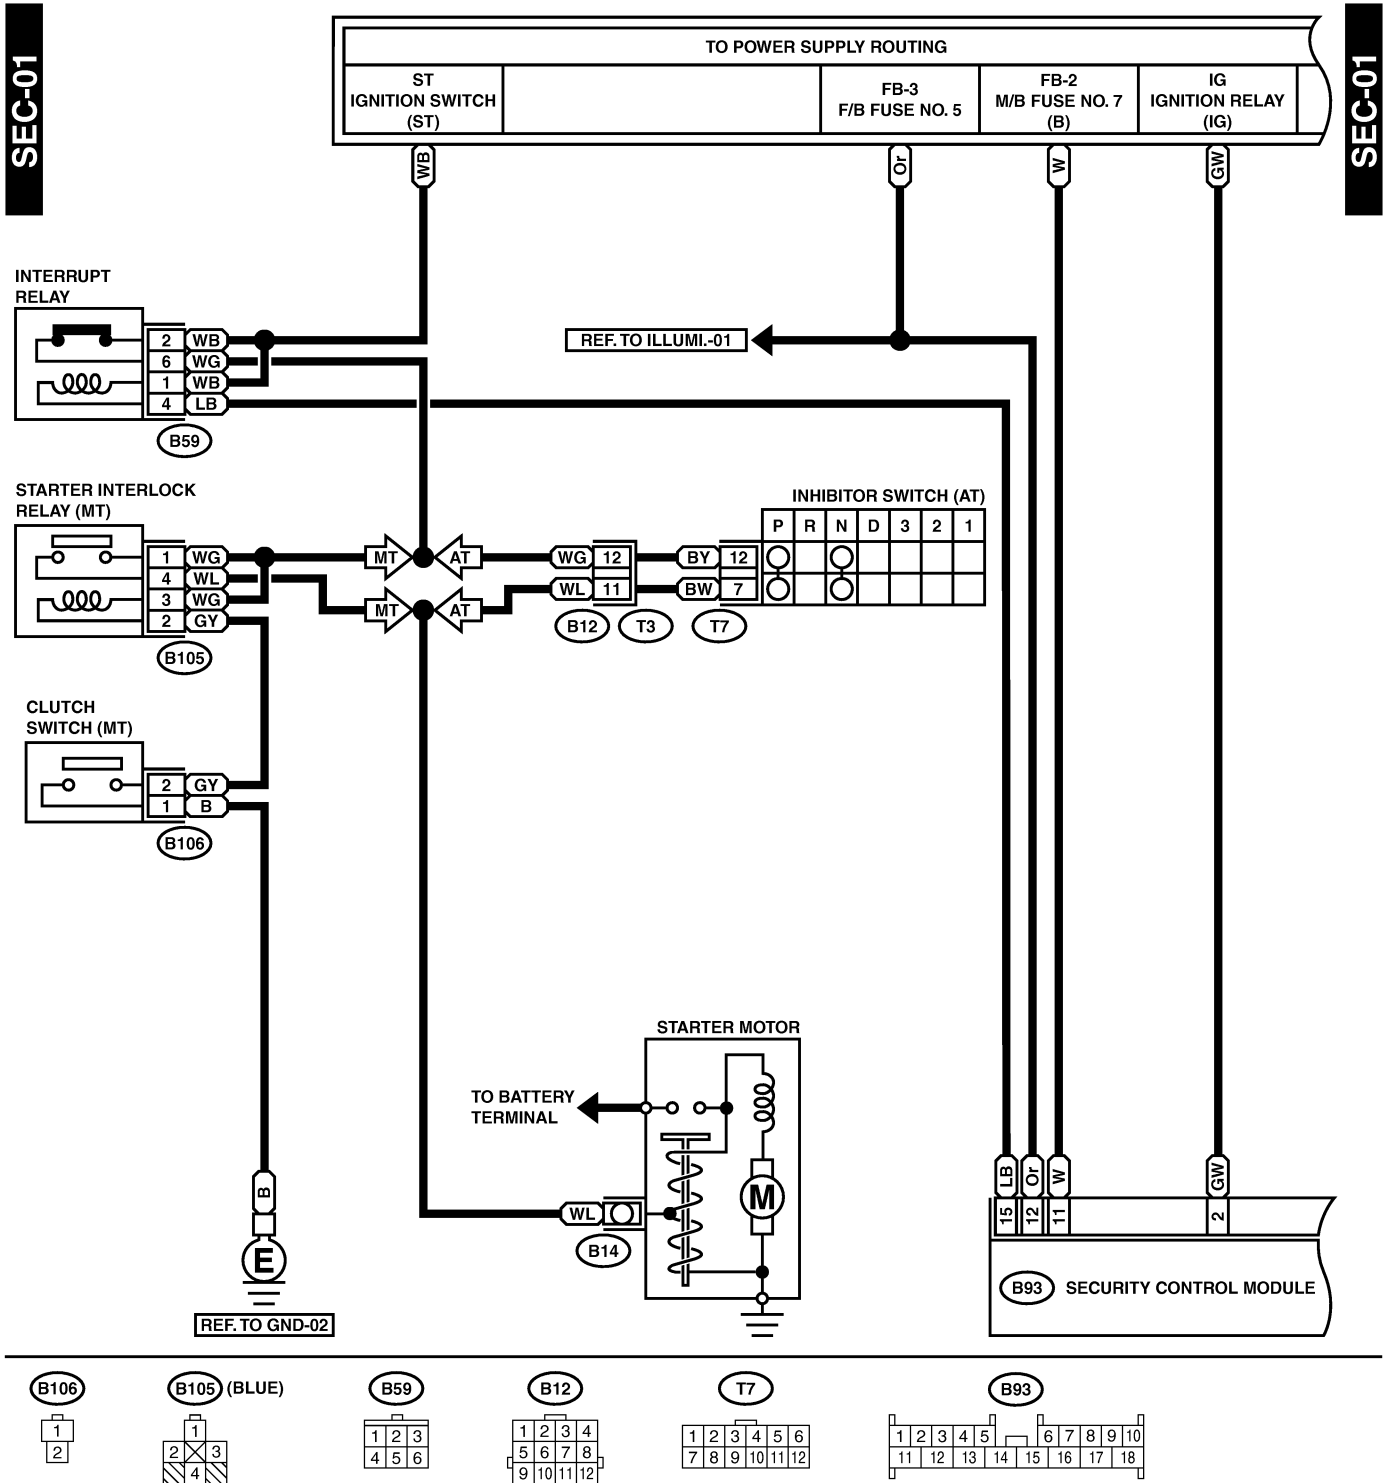

SECURITY SYSTEM

Wiring System

41. Security System S903347

A: SCHEMATIC S903347A21

SECURITY SYSTEM

Wiring System

B68 (BLACK)

B243 (BLACK)

C: i12 (GREEN)

B93

SECURITY SYSTEM

Wiring System

BU94-22C