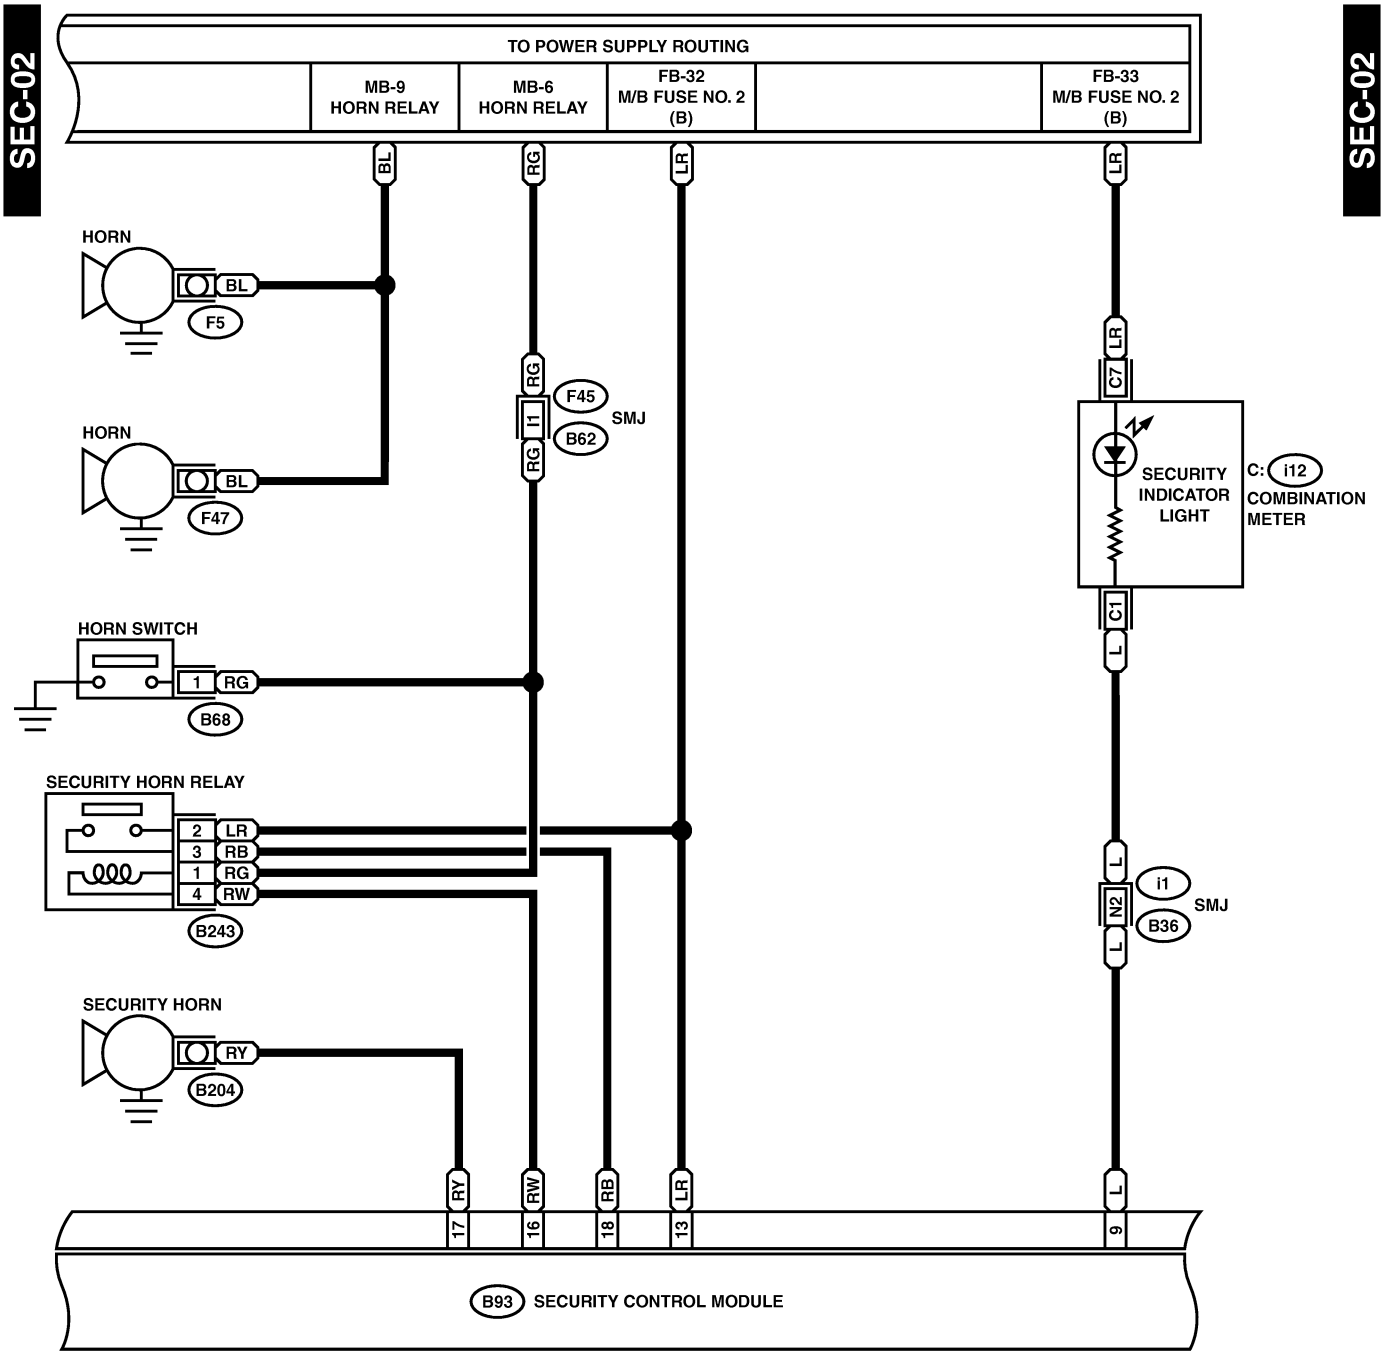

SECURITY SYSTEM

Wiring System

41. Security System S903347

A: SCHEMATIC S903347A21

SECURITY SYSTEM

Wiring System

B68 (BLACK)

B243 (BLACK)

C: i12 (GREEN)

B93

SECURITY SYSTEM

Wiring System

BU94-22C