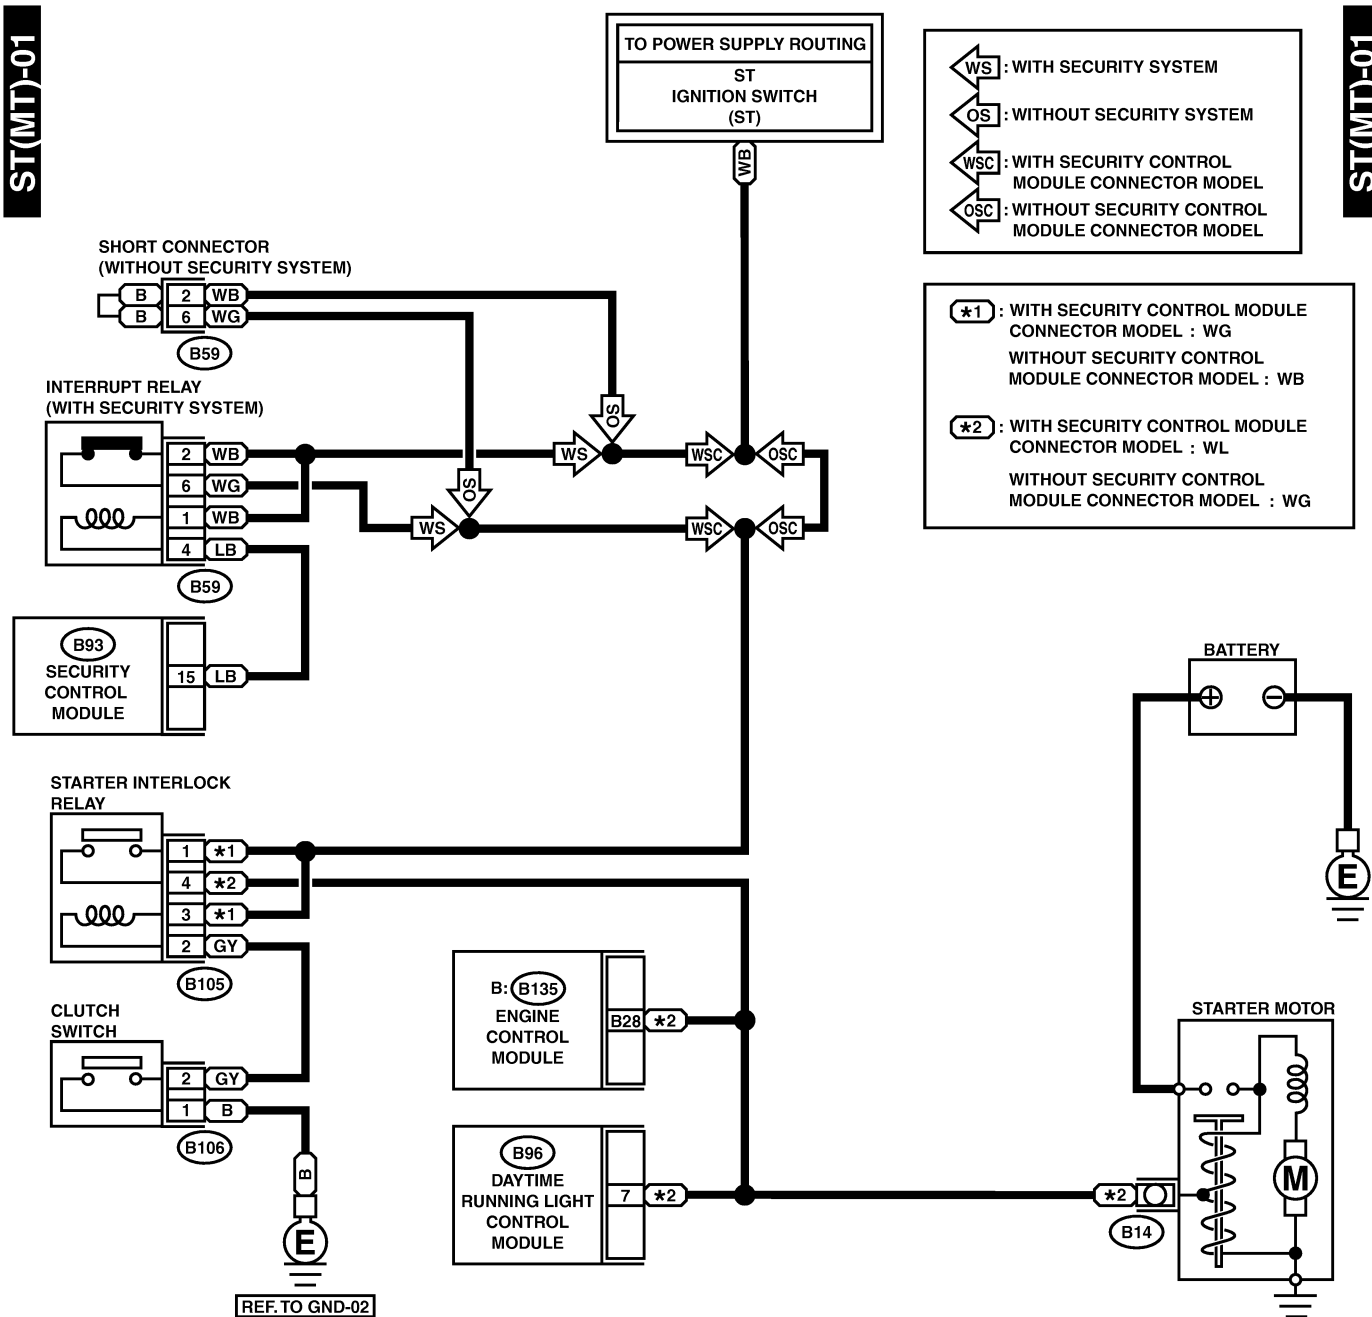

42. Starter System S903439

A: SCHEMATIC S903439A21

1. MT MODEL S903439A2101

STARTER SYSTEM

Wiring System

2. AT MODEL S903439A2102

ST(AT)-01

ST(AT)-01

B59

B96 (BLACK)

T7

B12 (BLACK)

B93