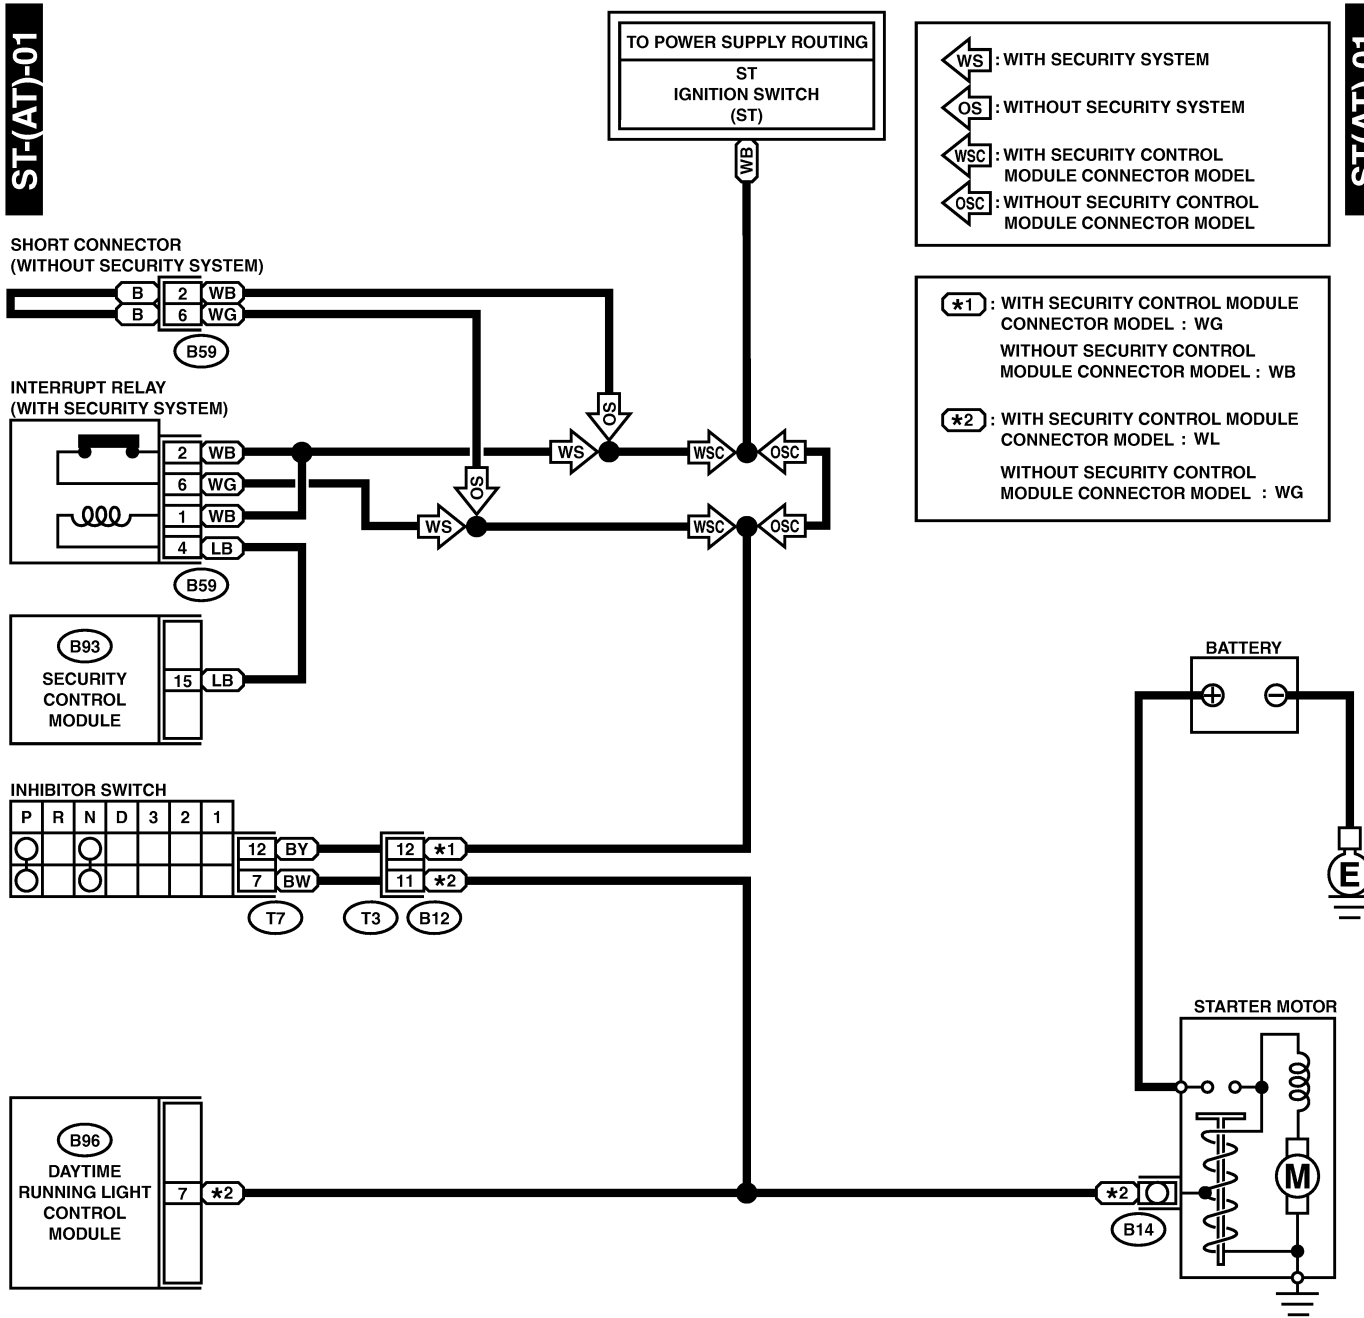

42. Starter System S903439

A: SCHEMATIC S903439A21

1. MT MODEL S903439A2101

STARTER SYSTEM

Wiring System

2. AT MODEL S903439A2102

ST(AT)-01

ST(AT)-01

B59

B96 (BLACK)

T7

B12 (BLACK)

B93