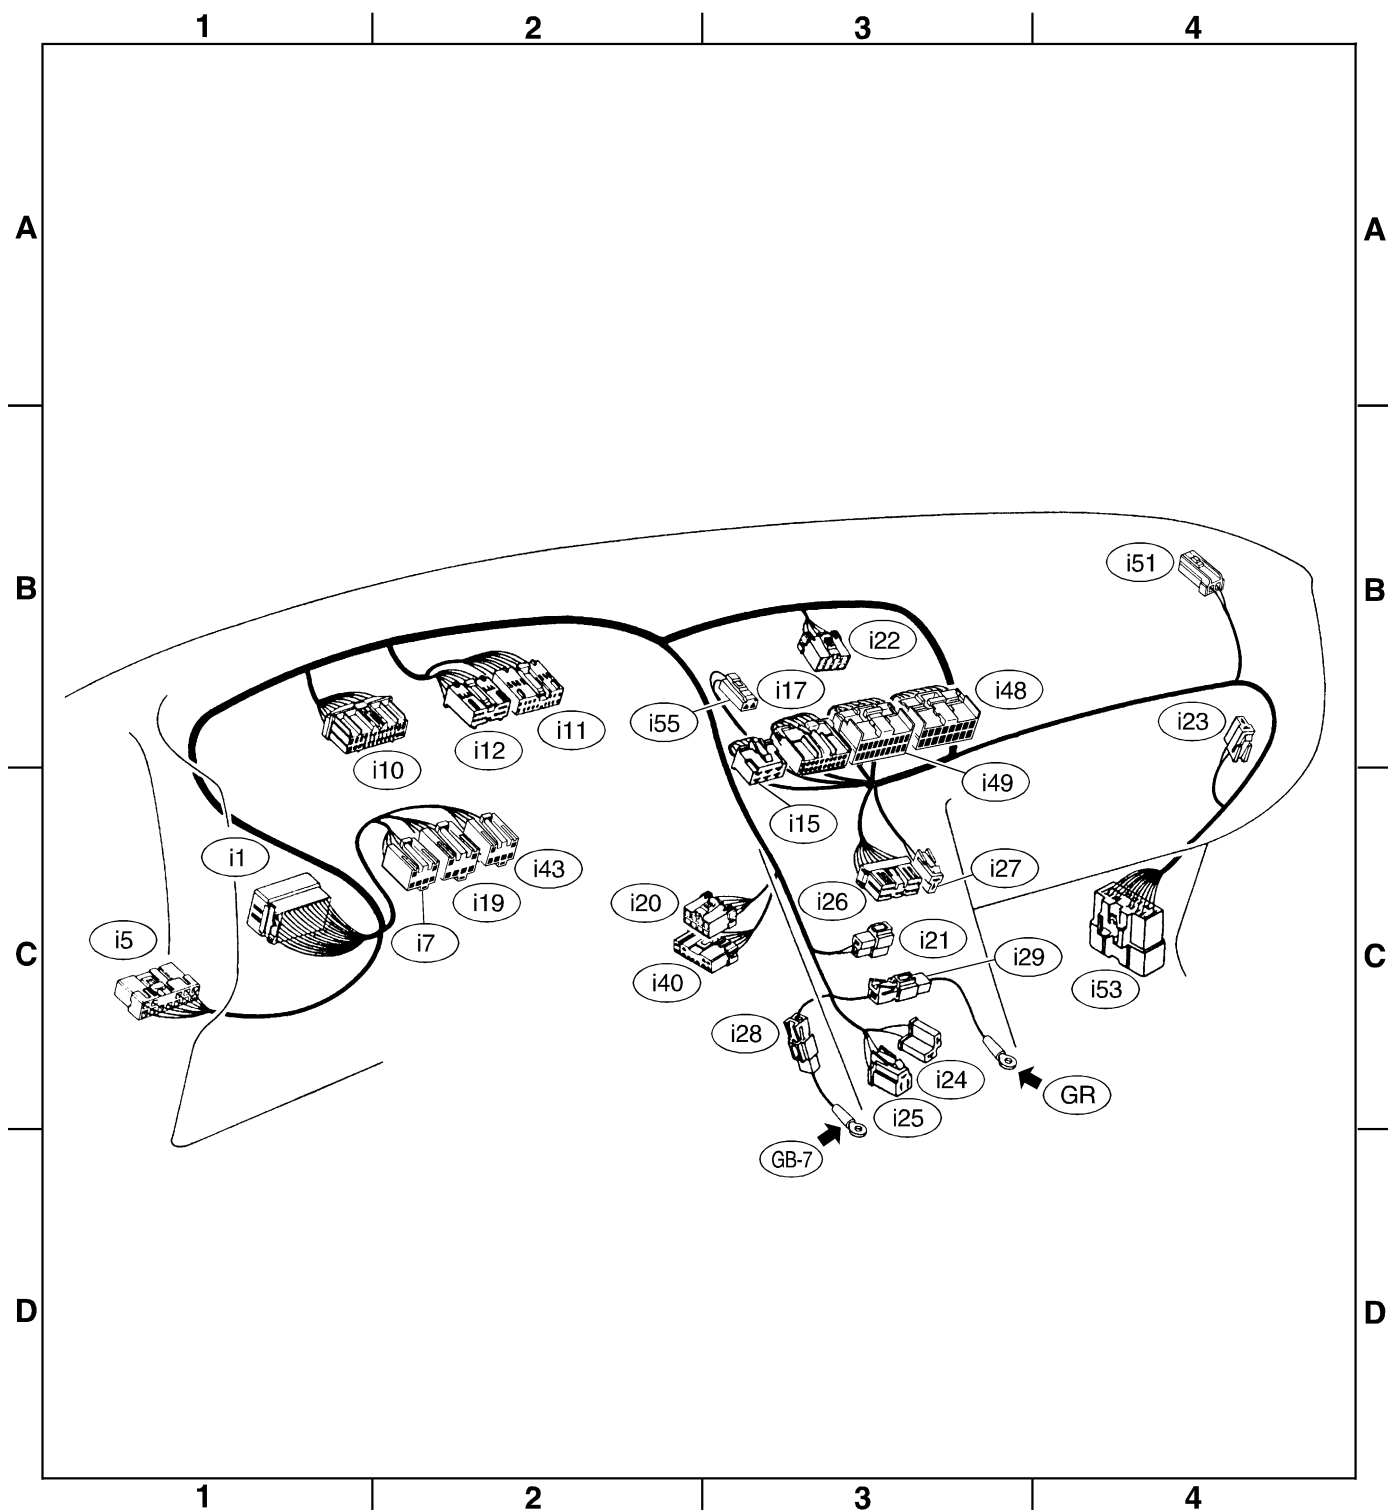

54. Instrument Panel Wiring Harness S903435

A: LOCATION S903435A13

Connector				Connecting to	
No.	Pole	Color	Area	No.	Name
i1	66	★	C-1	B36	Bulkhead wiring harness (SMJ)
i5	12	★	C-1		F/B
i7	6	Black	C-2		Front fog light switch
i10	30	Green	B-2		Combination meter
i11	16	Green	B-2		
i12	14	Green	B-2		
i15	6	★	B-3		Mode control panel
i17	20	Gray	B-3		
i19	6	Brown	C-2		Cruise control main switch
i20	8	★	C-2	B80	Bulkhead wiring harness
i21	2	Black	C-3		Ash tray illumination light
i22	8	★	B-3		Hazard switch
i23	2	★	B-4		Glove box illumination light
i24	2	★	C-3		Cigarette lighter
i25	3	★	C-3		Cigarette lighter illumination light
i26	14	★	C-3		Radio
i27	2	★	C-3		CD player illumination light
i28	1	Black	C-3		Body ground
i29	1	Black	C-3		Body ground (Radio)
i40	10	★	C-2	B201	Bulkhead wiring harness
i43	6	★	C-2		Wiper deicer switch
i48	16	Gray	B-3		Auto A/C control module
i49	20	Gray	B-3		
i51	2	Black	B-4		Sunload sensor (Auto A/C)
i53	16	Blue	C-4	R98	Rear wiring harness
i55	2	★	B-3		In-vehicle temperature sensor (Auto A/C)

★: Non-colored

INSTRUMENT PANEL WIRING HARNESS

Wiring System

B6M1555A