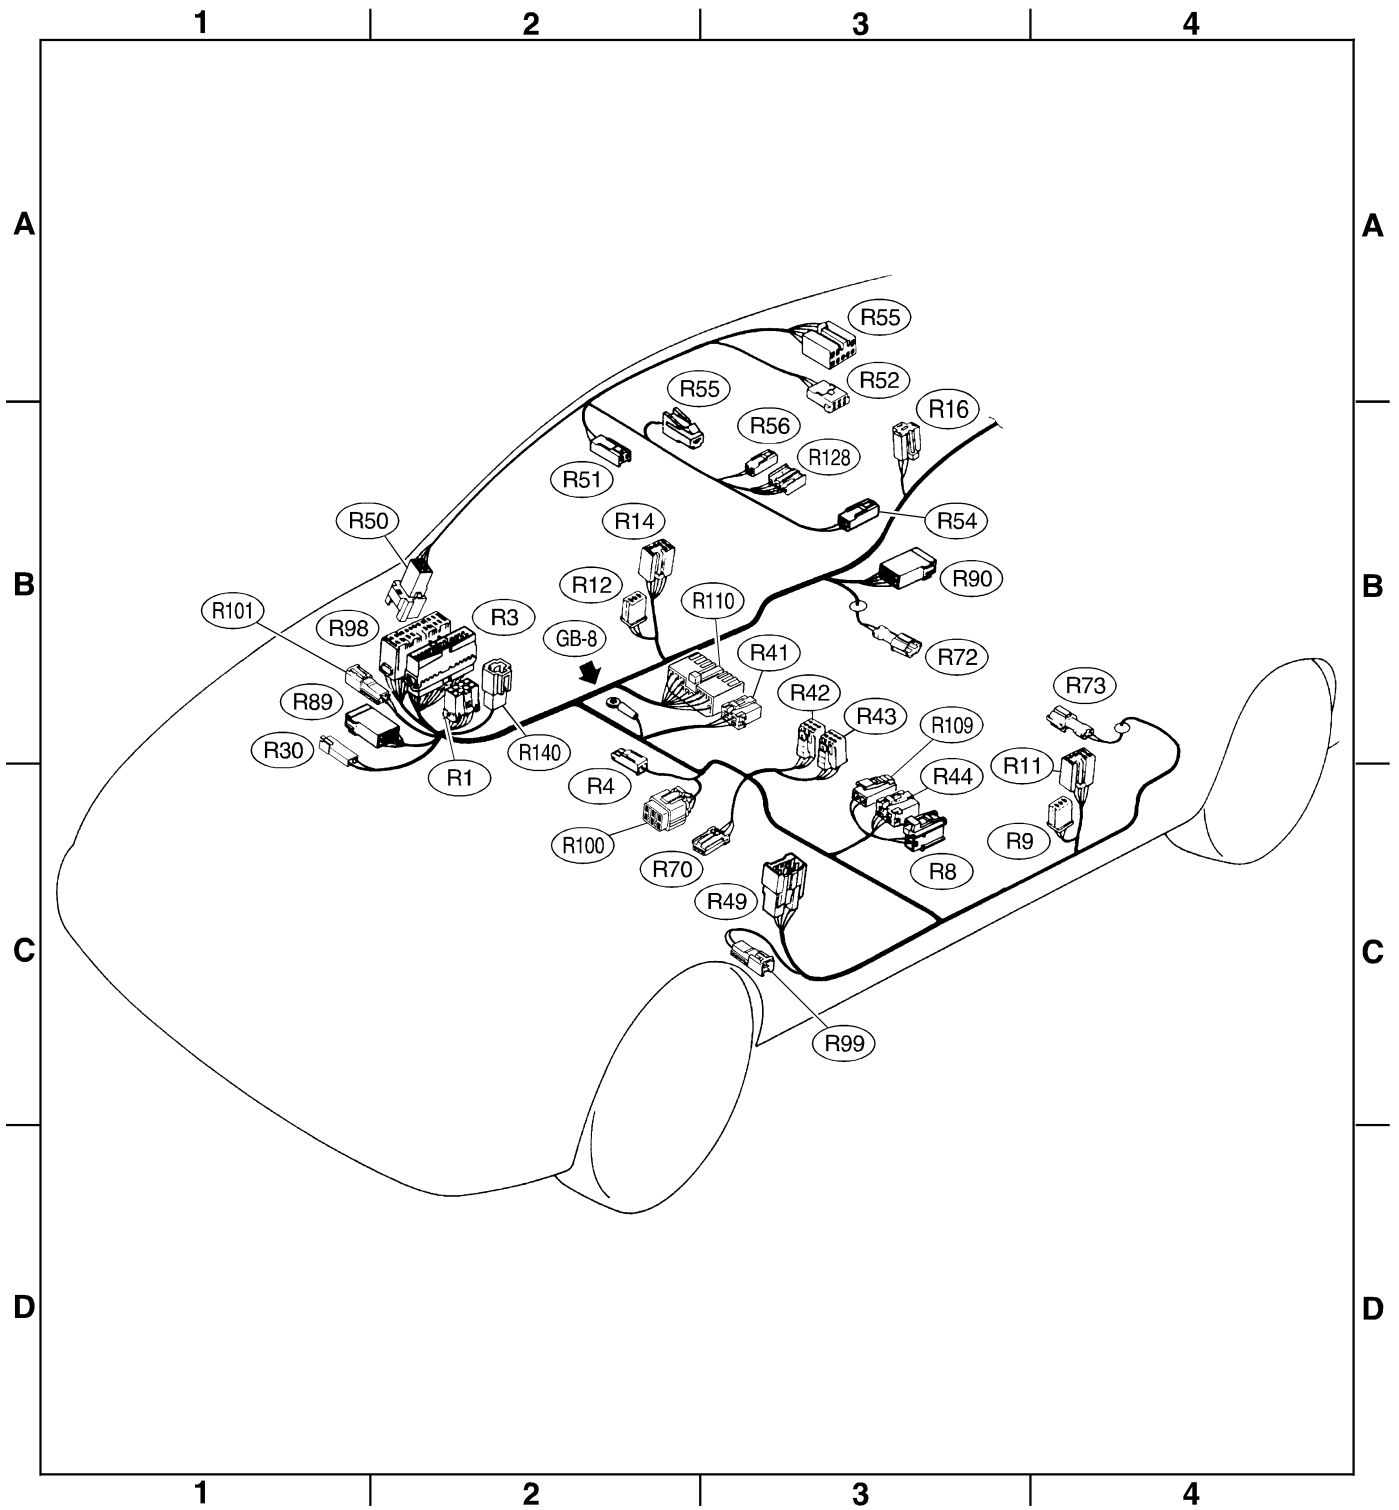

55. Rear Wiring Harness S903431

A: LOCATION S903431A13

Connector				Connecting to	
No.	Pole	Color	Area	No.	Name
R1	8	★	B-2	B97	Bulkhead wiring harness
R3	32	★	B-2	B99	
R4	1	Black	B-2		Parking brake switch
R8	2	★	C-3		Seat belt switch
R9	3	★	C-4		Front door switch LH
R11	8	★	B-4	D21	Rear door cord LH
R12	3	★	B-2		Front door switch RH
R14	8	★	B-2	D27	Rear door cord RH
R16	3	Black	B-3		Rear door switch RH
R30	2	Black	B-2		Diode (Rear gate)
R41	4	Blue	B-3		Seat heater RH
R42	6	★	B-3		Seat heater switch RH
R43	6	Blue	B-3		Seat heater switch LH
R44	4	Blue	C-3		Seat heater LH
R49	8	★	C-3	F55	Front wiring harness (ABS)
	12	★	C-3	F55	Front wiring harness (VDC)
R50	6	★	B-2	B90	Bulkhead wiring harness
R51	2	★	B-2		Vanity mirror illumination light RH
R52	3	★	B-3		Room light
R54	2	★	B-3		Vanity mirror illumination light LH
R55	1	★	B-2		Sunroof (Sedan)
	8	★	A-3		Sunroof control module (Wagon)
R56	2	★	B-3		Spot light
R70	3	Black	C-2		ABS G sensor
R72	2	Gray	B-3		Rear ABS sensor RH
R73	2	Gray	B-4		Rear ABS sensor LH
R89	8	★	B-2		Speaker joint connector LH (Wagon)
R90	8	★	B-3		Speaker joint connector RH (Wagon)
R98	16	Blue	B-2	i53	Instrument panel wiring harness
R99	2	★	C-3	D68	Front door cord LH
R100	6	Black	C-2		Yaw rate sensor (VDC)
R101	2	★	B-2	D69	Front door cord RH
R109	2	Black	C-3		Power seat
R110	14	★	B-2		Power amplifier (Mcintosh audio)
R128	5	★	B-3		Sunroof switch (Wagon)
R140	1	★	B-2		Bulkhead wiring harness

★: Non-colored

REAR WIRING HARNESS

Wiring System

B6M1556A