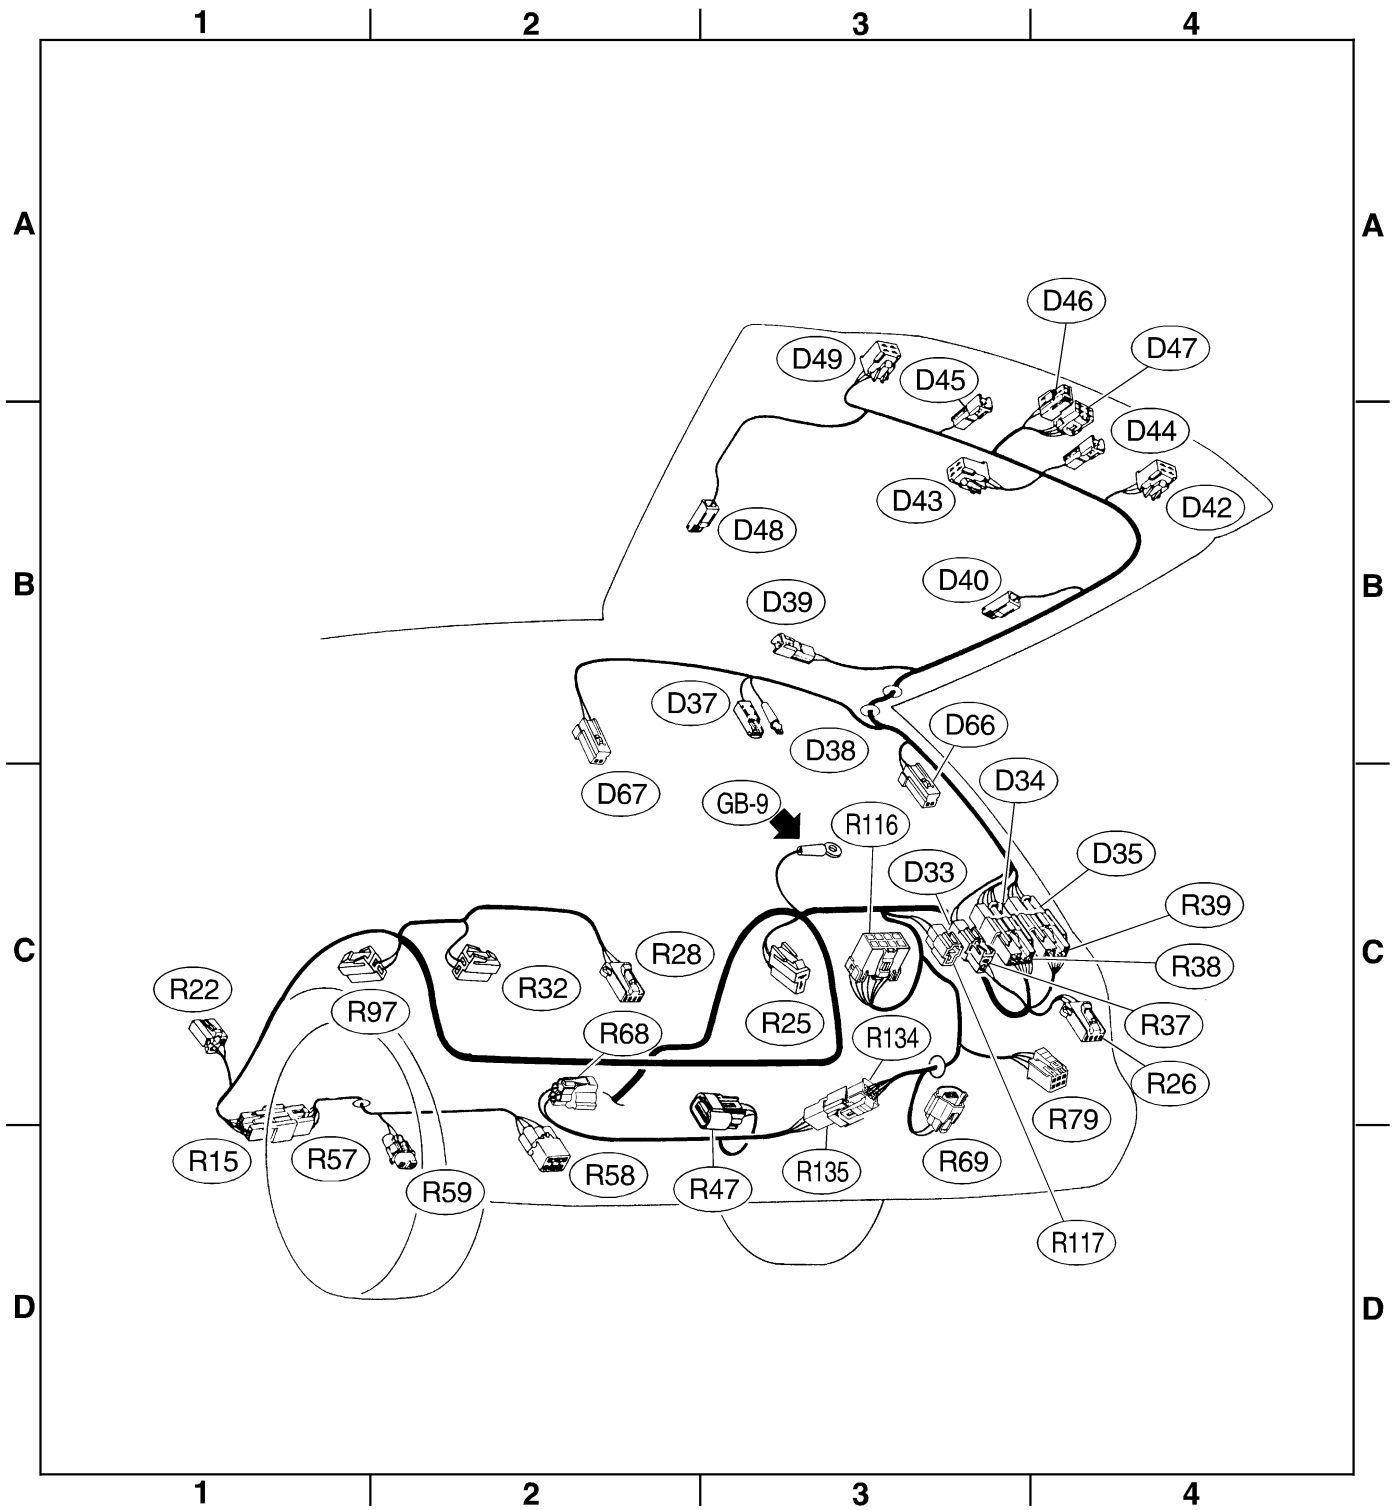

58. Rear Wiring Harness and Rear Gate Cord S903433

A: LOCATION S903433A13

Connector				Connecting to	
No.	Pole	Color	Area	No.	Name
R15	6	Black	D-1	R57	Fuel tank cord
R22	3	Black	C-1		Rear door switch LH
R25	2	Black	C-3		Rear defogger condenser
R26	4	Black	C-4		Rear combination light RH
R28	4	Black	C-2		Rear combination light LH
R32	2	★	C-2		Rear accessory power supply socket
R37	2	★	C-3	D33	Rear gate cord
R38	8	★	C-3	D34	
R39	8	Black	C-4	D35	
R47	3	Black	C-3		Internal pressure sensor
R57	6	Black	D-1	R15	Rear wiring harness
R58	6	Gray	D-2		Fuel gauge module & fuel pump assembly
R59	2	★	D-2		Fuel gauge sub module
R68	2	Gray	C-2		Pressure control solenoid valve
R69	2	★	D-3		Drain valve
R79	6	★	C-2		Trailer connector
R97	2	★	C-1		Antenna amp.
R116	8	★	C-3		Rear wiper intermittent module
R117	2	★	C-3		Sub woofer (Mcintosh audio)
R134	6	Gray	C-3	R135	ORVR cord
R135	6	Gray	C-3	R134	Rear wiring harness

★: Non-colored

Connector				Connecting to	
No.	Pole	Color	Area	No.	Name
D33	2	★	C-3	R37	Rear wiring harness
D34	8	★	C-3	R38	
D35	8	Black	C-4	R39	
D37	1	Black	B-3		Luggage room light (Power)
D38	1	★	B-3		Luggage room light
D39	2	★	B-3		High-mounted stop light
D40	1	Black	B-3		Rear defogger (Power)
D42	4	★	B-4		Rear finisher light RH
D43	4	★	B-3		Rear wiper motor
D44	2	★	B-4		License plate light RH
D45	2	★	A-3		License plate light LH
D46	2	Black	A-4		Rear gate latch switch
D47	4	★	B-4		Rear gate lock actuator
D48	1	Black	B-3		Rear defogger (Ground)
D49	4	★	A-3		Rear finisher light LH
D66	2	Black	C-3		Rear tweeter RH
D67	2	Black	B-2		Rear tweeter LH

★: Non-colored

REAR WIRING HARNESS AND REAR GATE CORD

Wiring System

B6M1559A