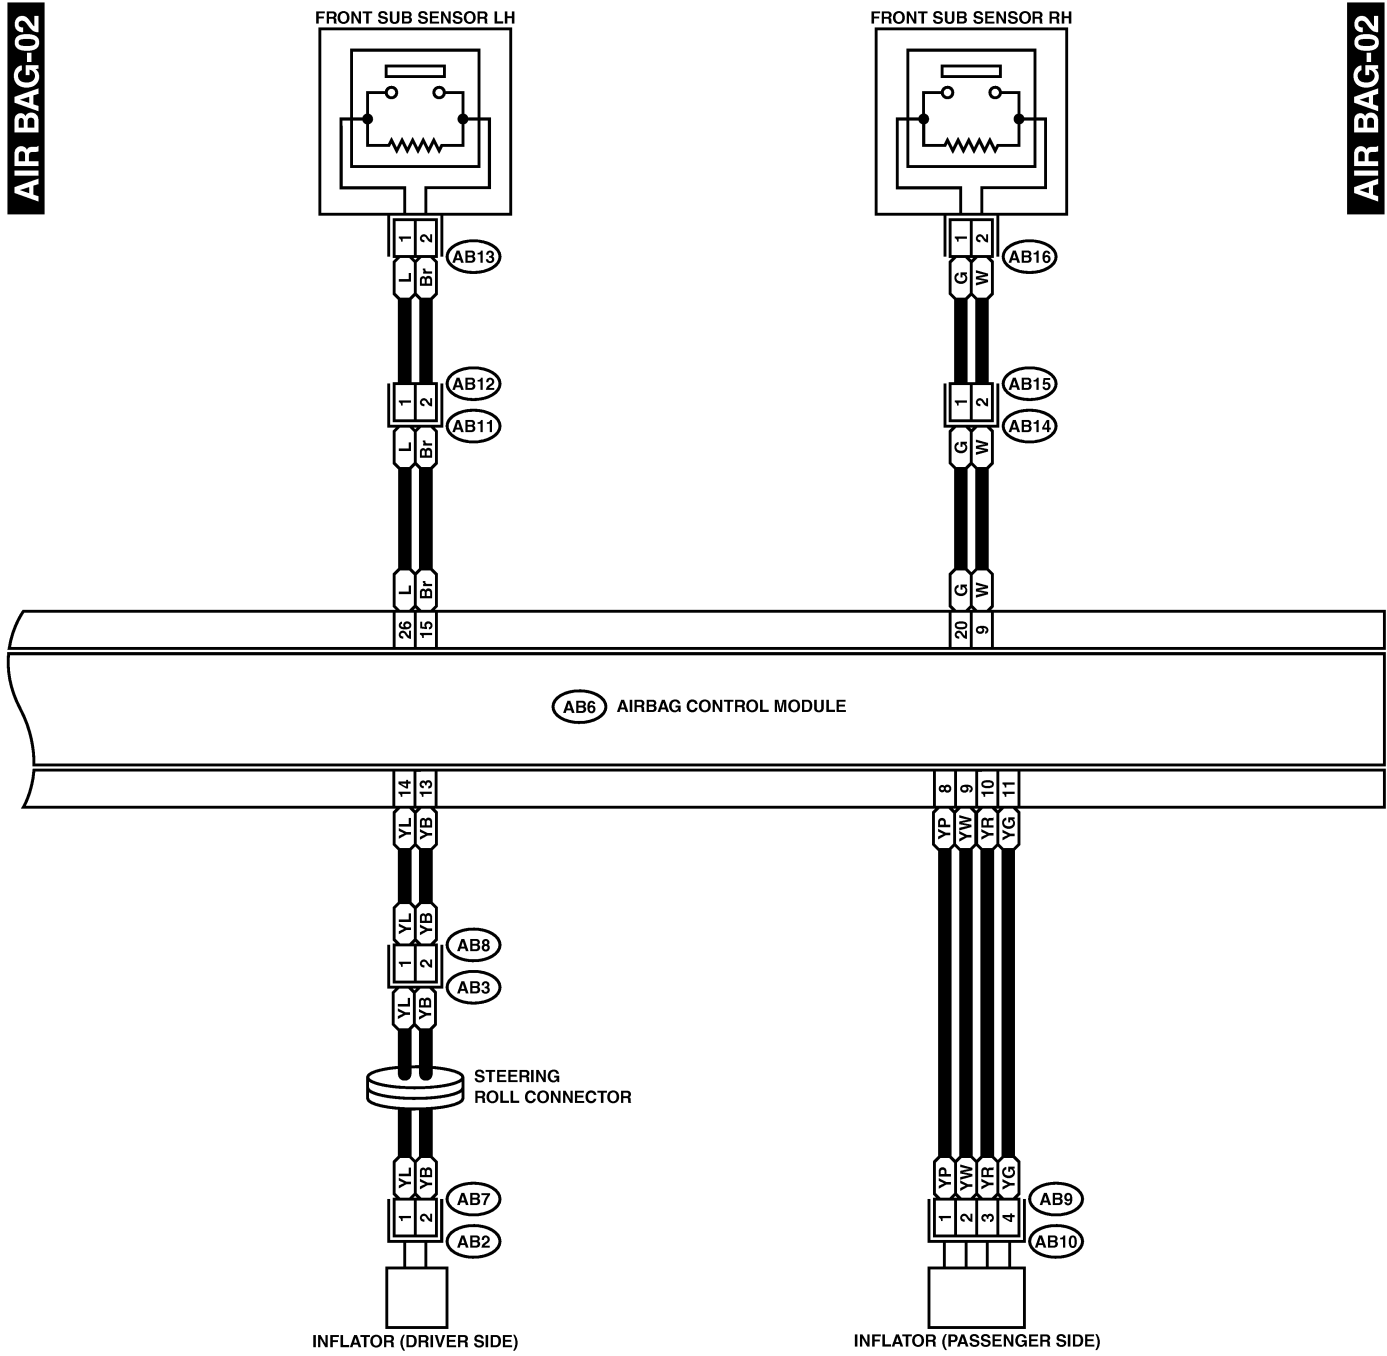

### A: SCHEMATIC S903491A21

# AIRBAG SYSTEM

Wiring System

**AIR BAG-02**

**AIR BAG-02**

- AB7** (YELLOW)
- AB12** (BLUE)
- AB8** (YELLOW)
- AB15** (BLUE)

- AB13** (YELLOW)
- AB16** (YELLOW)

- AB9** (YELLOW)

- AB6** (YELLOW)

# AIRBAG SYSTEM

Wiring System

- AB19 (YELLOW)
- AB21 (YELLOW)
- AB24 (YELLOW)
- AB26 (YELLOW)

- AB23 (YELLOW)
- AB28 (YELLOW)

- AB17 (YELLOW)

- AB18 (YELLOW)