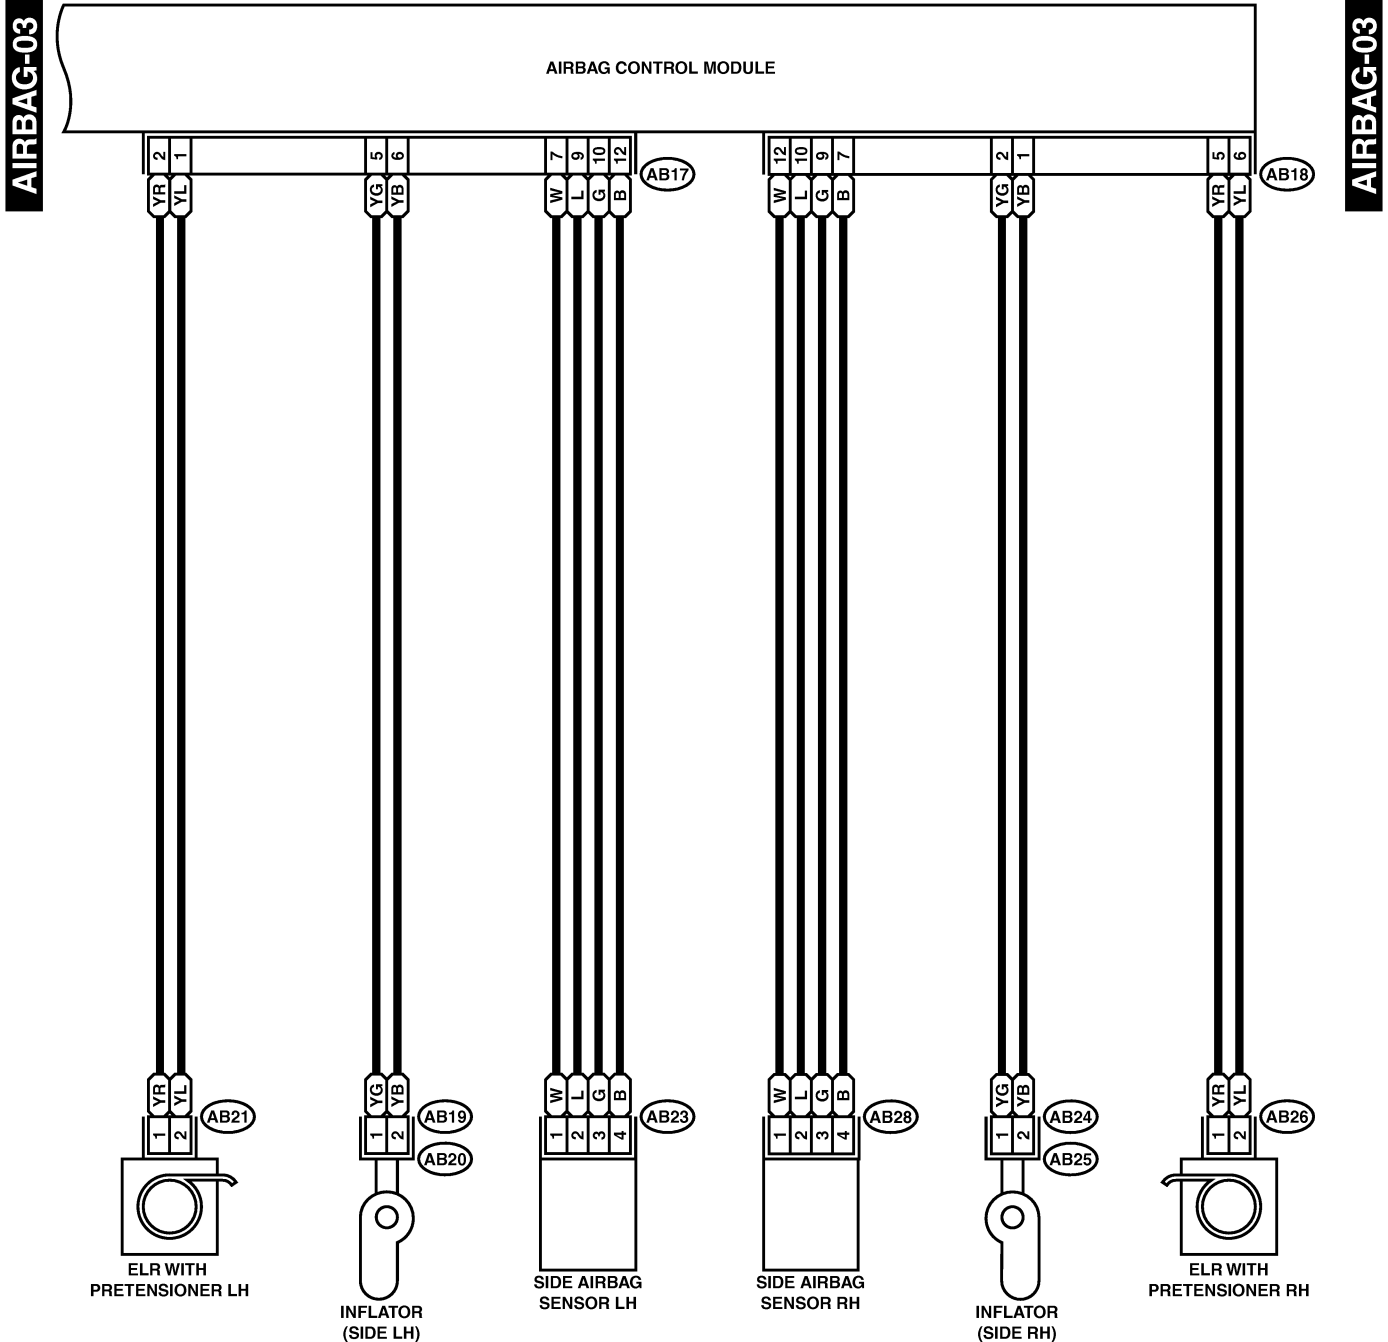

### A: SCHEMATIC S903491A21

# AIRBAG SYSTEM

Wiring System

**AIR BAG-02**

**AIR BAG-02**

- AB7** (YELLOW)
- AB12** (BLUE)
- AB8** (YELLOW)
- AB15** (BLUE)

- AB13** (YELLOW)
- AB16** (YELLOW)

- AB9** (YELLOW)

- AB6** (YELLOW)

# AIRBAG SYSTEM

Wiring System

- AB19 (YELLOW)
- AB21 (YELLOW)
- AB24 (YELLOW)
- AB26 (YELLOW)

- AB23 (YELLOW)
- AB28 (YELLOW)

- AB17 (YELLOW)

- AB18 (YELLOW)