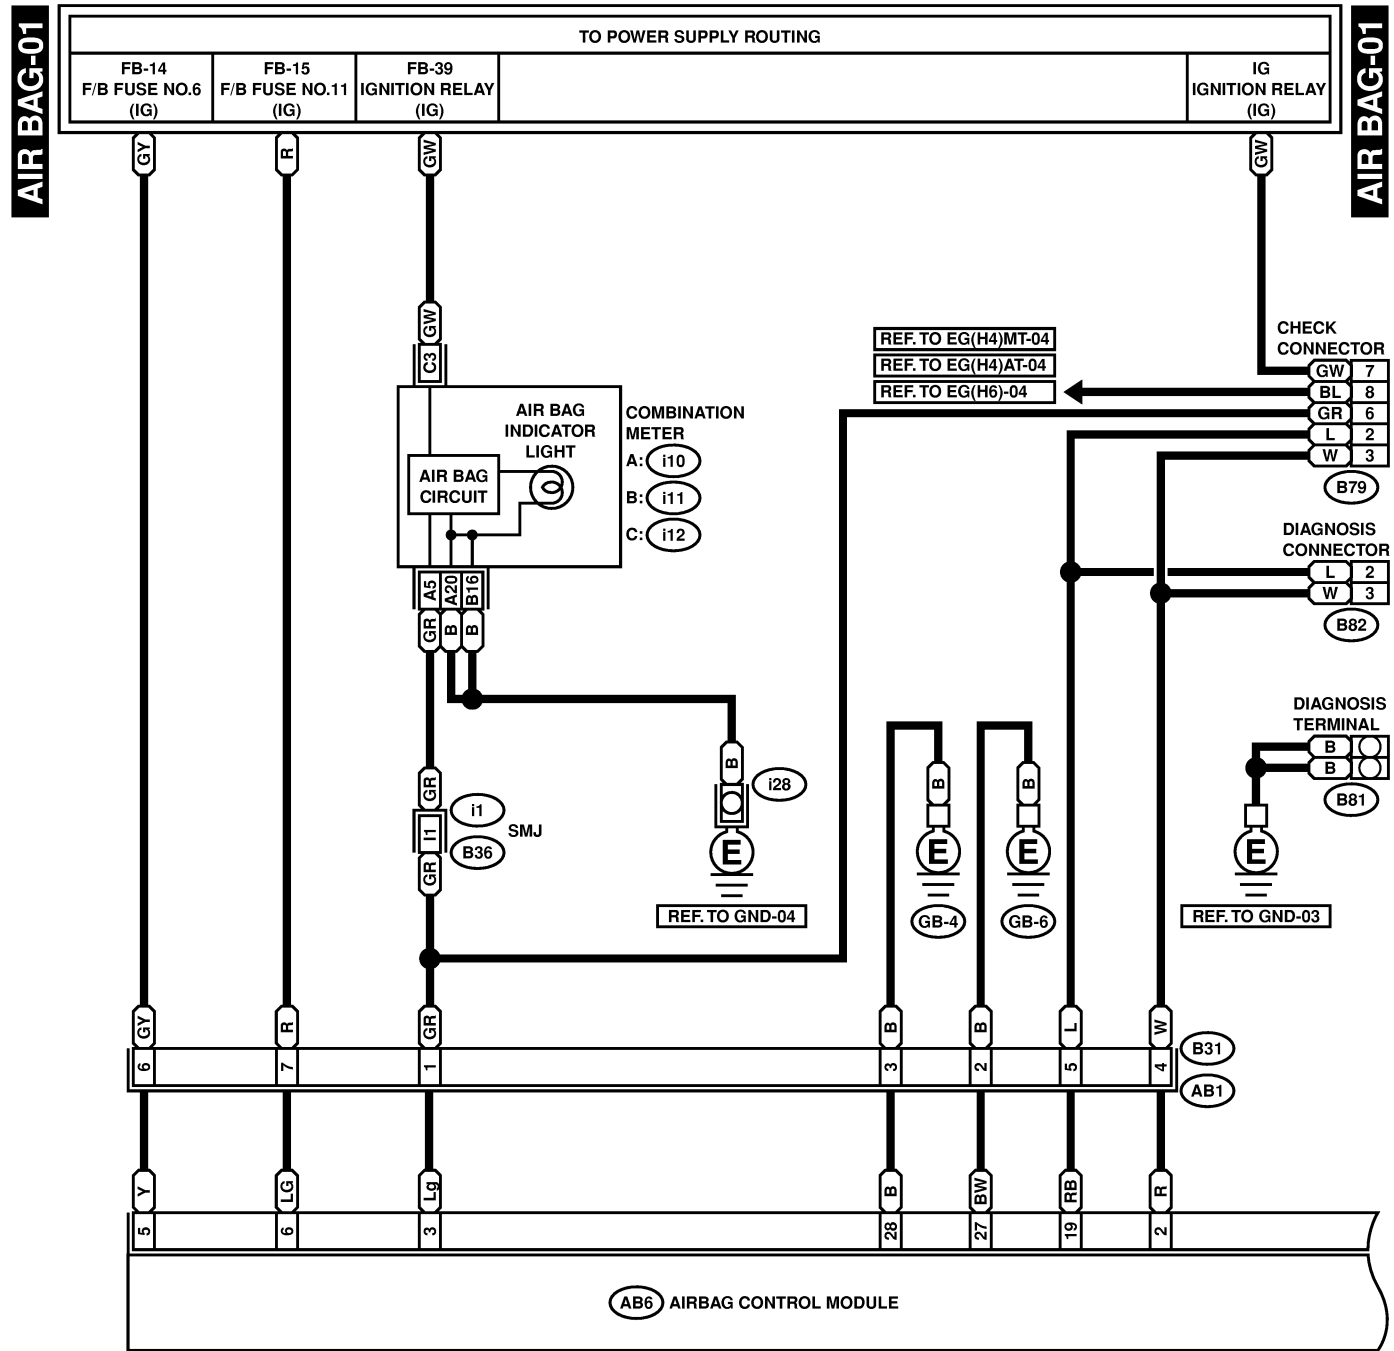

### A: SCHEMATIC S903491A21

# AIRBAG SYSTEM

Wiring System

- AB19 (YELLOW)
- AB21 (YELLOW)
- AB24 (YELLOW)
- AB26 (YELLOW)

- AB23 (YELLOW)
- AB28 (YELLOW)

- AB17 (YELLOW)

- AB18 (YELLOW)