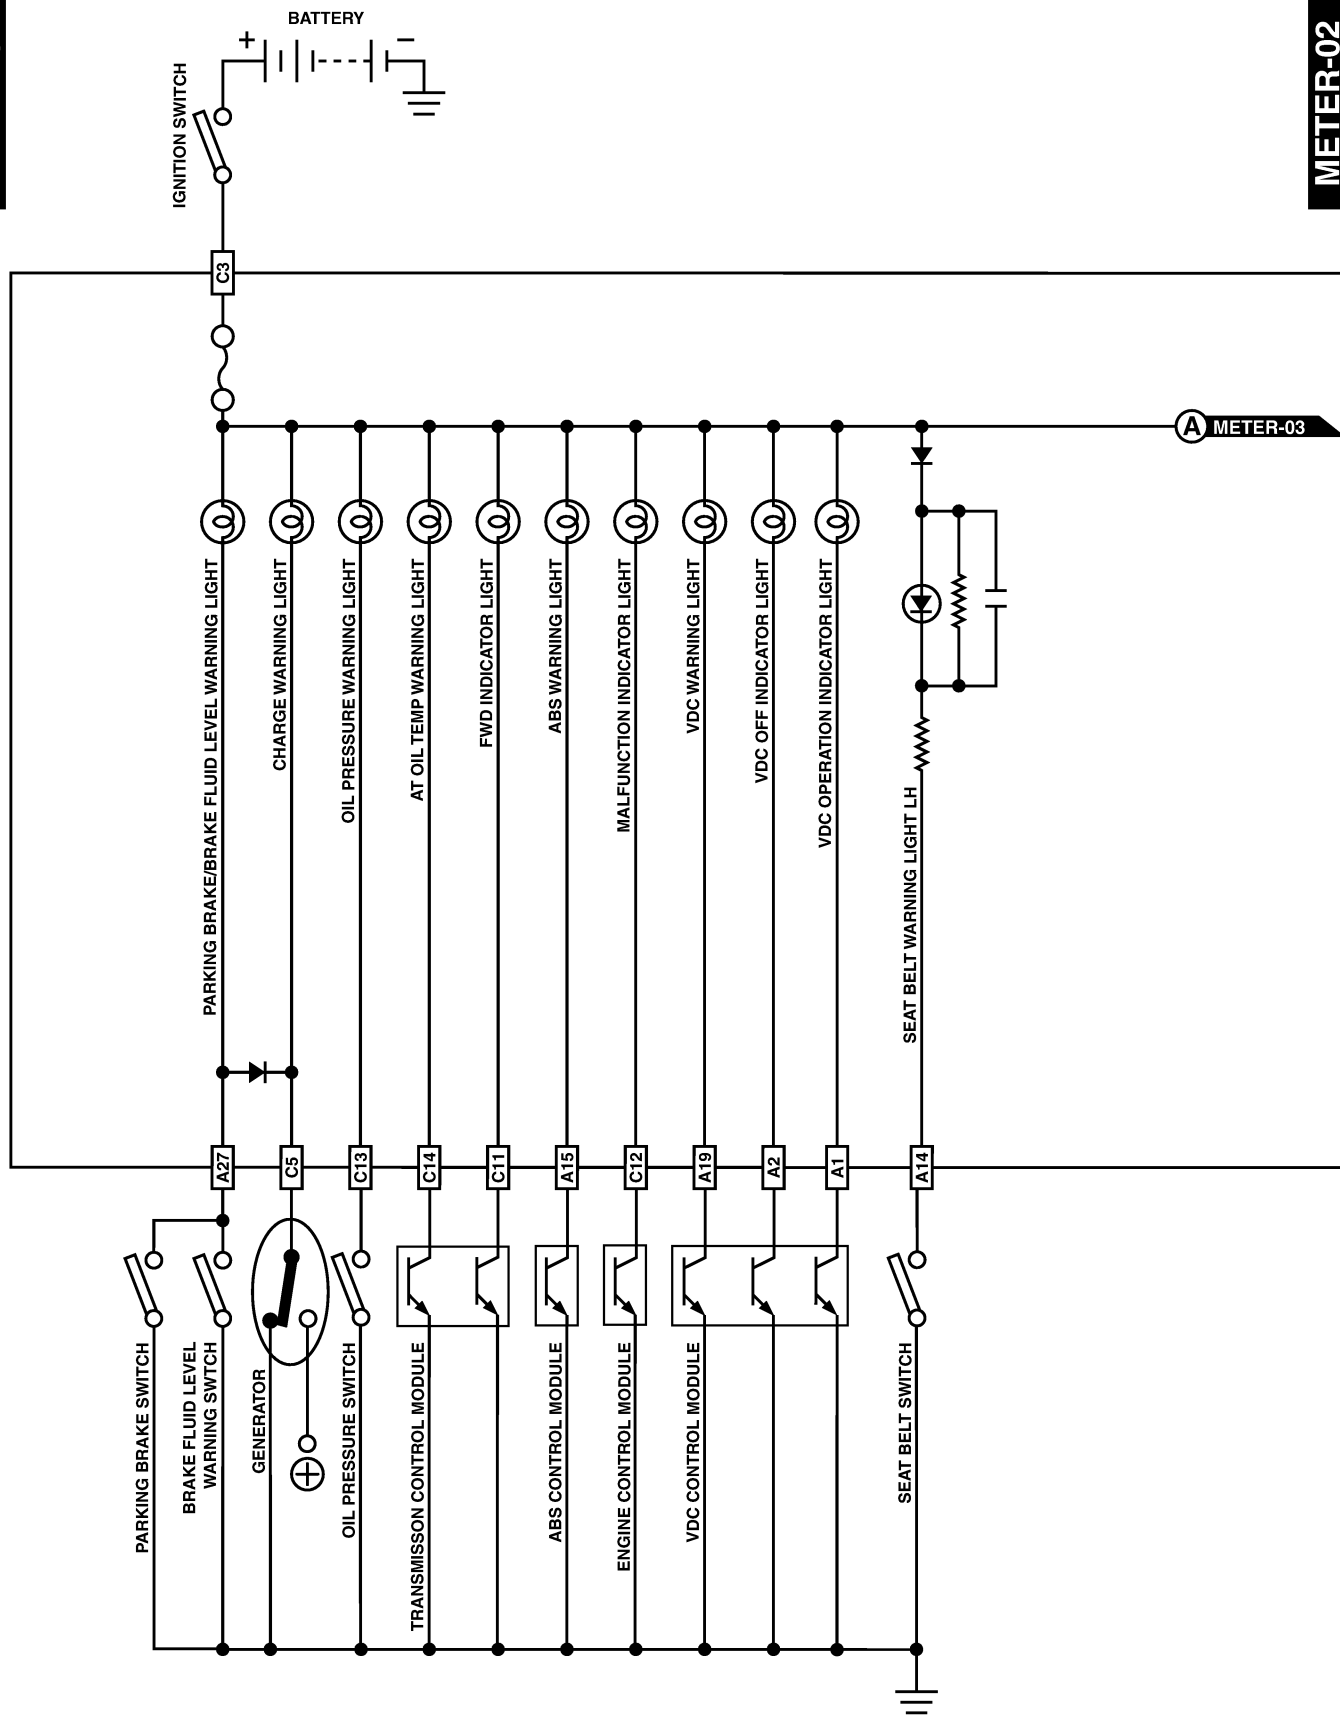

COMBINATION METER

Wiring System

13. Combination Meter S903488

A: SCHEMATIC S903488A21

METER-01

METER-01

COMBINATION METER

Wiring System

METER-02

METER-02

A METER-03

COMBINATION METER

Wiring System

COMBINATION METER

Wiring System