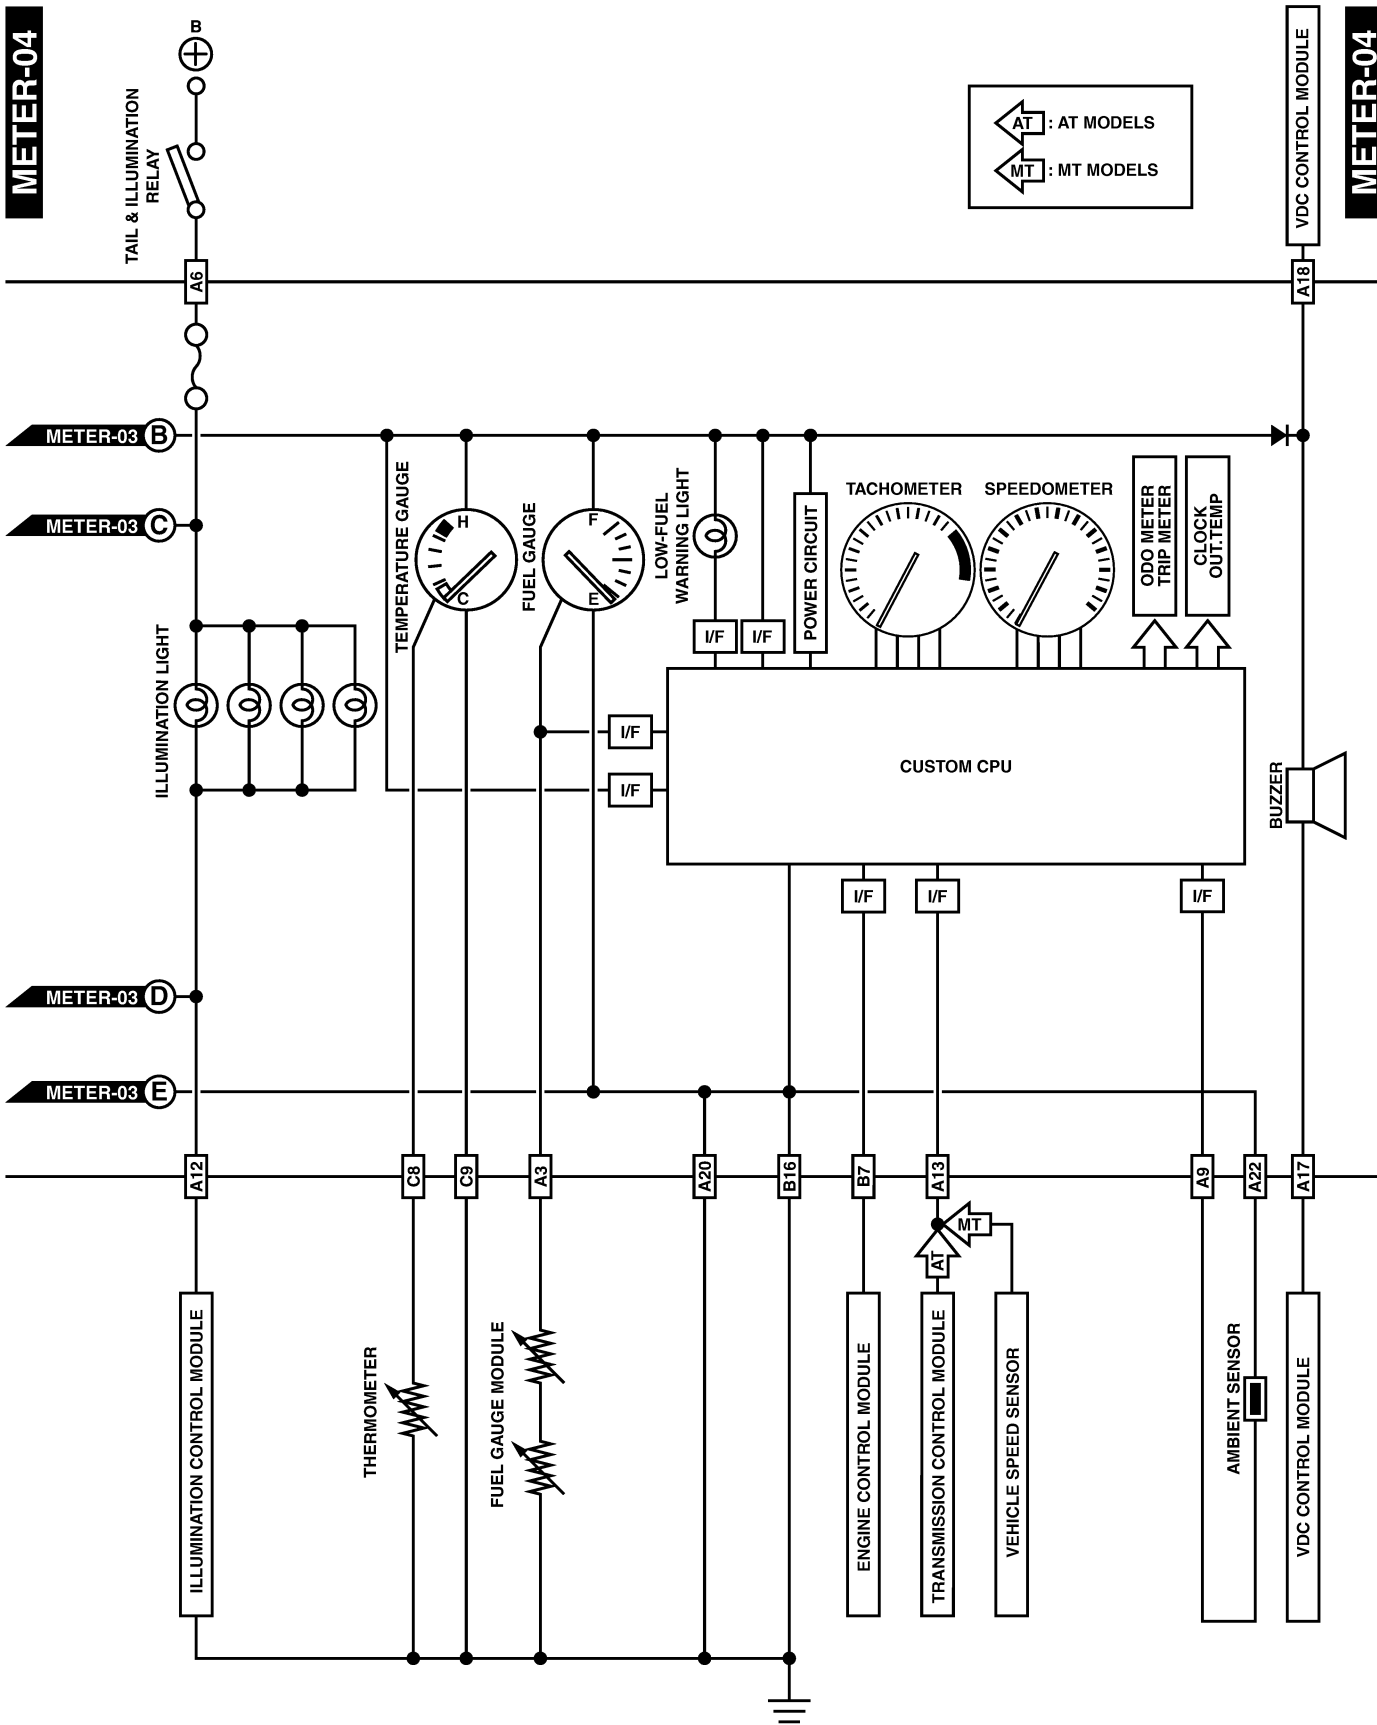

COMBINATION METER

Wiring System

13. Combination Meter S903488

A: SCHEMATIC S903488A21

METER-01

METER-01

COMBINATION METER

Wiring System

METER-02

METER-02

A METER-03

COMBINATION METER

Wiring System

COMBINATION METER

Wiring System