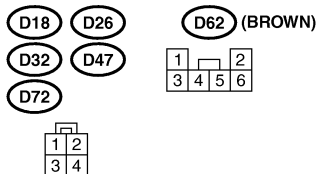

15. Door Lock System S903490

A: SCHEMATIC S903490A21

DOOR LOCK SYSTEM

Wiring System

1. WITHOUT KEYLESS ENTRY MODEL S903490A2.103

D/L(OK)-01

D/L(OK)-01

DOOR LOCK SYSTEM

Wiring System

2. WITH KEYLESS ENTRY MODEL S903490A2104

D/L(WK)-01

D/L(WK)-01