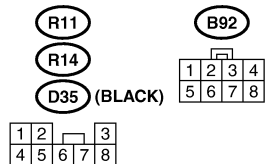

15. Door Lock System S903490

A: SCHEMATIC S903490A21

DOOR LOCK SYSTEM

Wiring System

1. WITHOUT KEYLESS ENTRY MODEL S903490A2.103

D/L(OK)-01

D/L(OK)-01

DOOR LOCK SYSTEM

Wiring System

2. WITH KEYLESS ENTRY MODEL S903490A2104

D/L(WK)-01

D/L(WK)-01