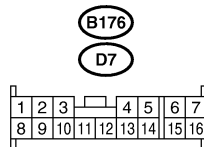

15. Door Lock System S903490

A: SCHEMATIC S903490A21

DOOR LOCK SYSTEM

Wiring System

1. WITHOUT KEYLESS ENTRY MODEL S903490A2.103

D/L(OK)-01

D/L(OK)-01

DOOR LOCK SYSTEM

Wiring System

2. WITH KEYLESS ENTRY MODEL S903490A2104

D/L(WK)-01

D/L(WK)-01