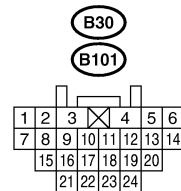

15. Door Lock System S903490

A: SCHEMATIC S903490A21

DOOR LOCK SYSTEM

Wiring System

1. WITHOUT KEYLESS ENTRY MODEL S903490A2.103

D/L(OK)-01

D/L(OK)-01

DOOR LOCK SYSTEM

Wiring System

2. WITH KEYLESS ENTRY MODEL S903490A2104

D/L(WK)-01

D/L(WK)-01