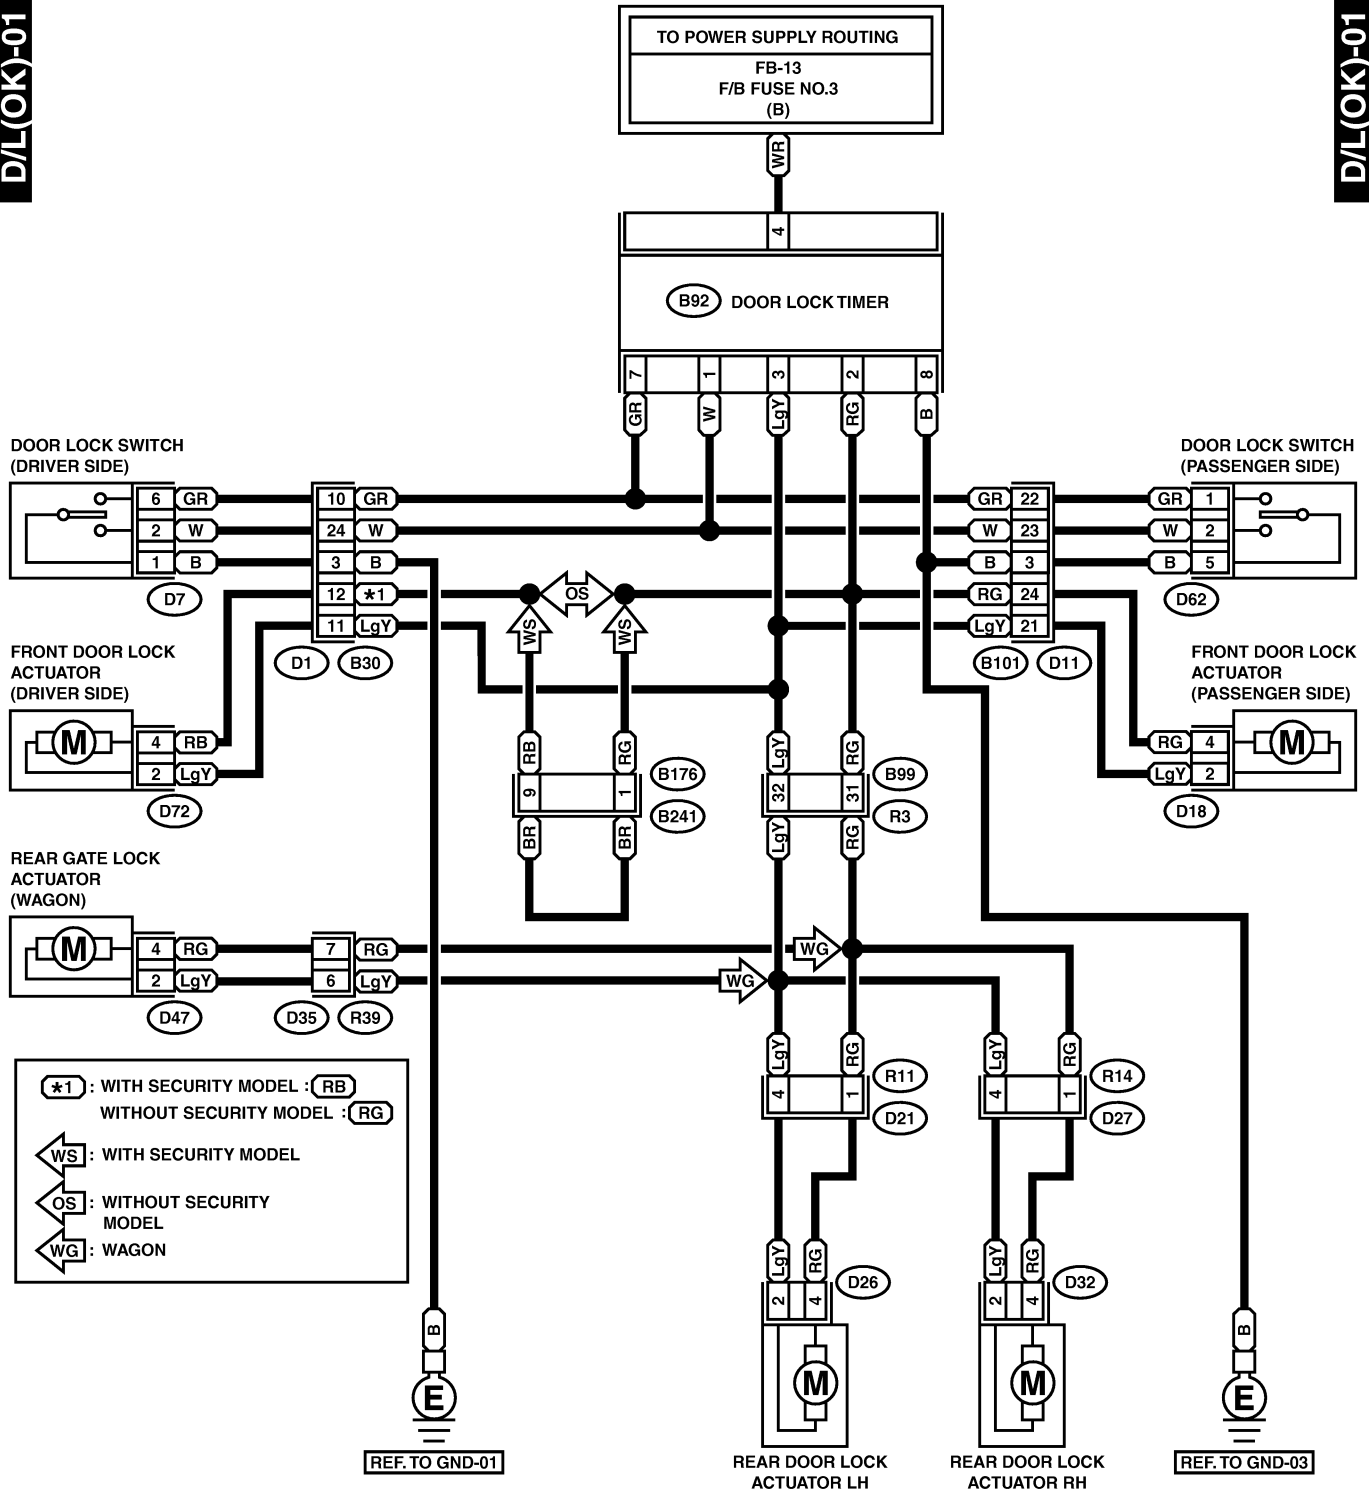

15. Door Lock System S903490

A: SCHEMATIC S903490A21

DOOR LOCK SYSTEM

Wiring System

1. WITHOUT KEYLESS ENTRY MODEL S903490A2.103

D/L(OK)-01

D/L(OK)-01

DOOR LOCK SYSTEM

Wiring System

2. WITH KEYLESS ENTRY MODEL S903490A2104

D/L(WK)-01

D/L(WK)-01