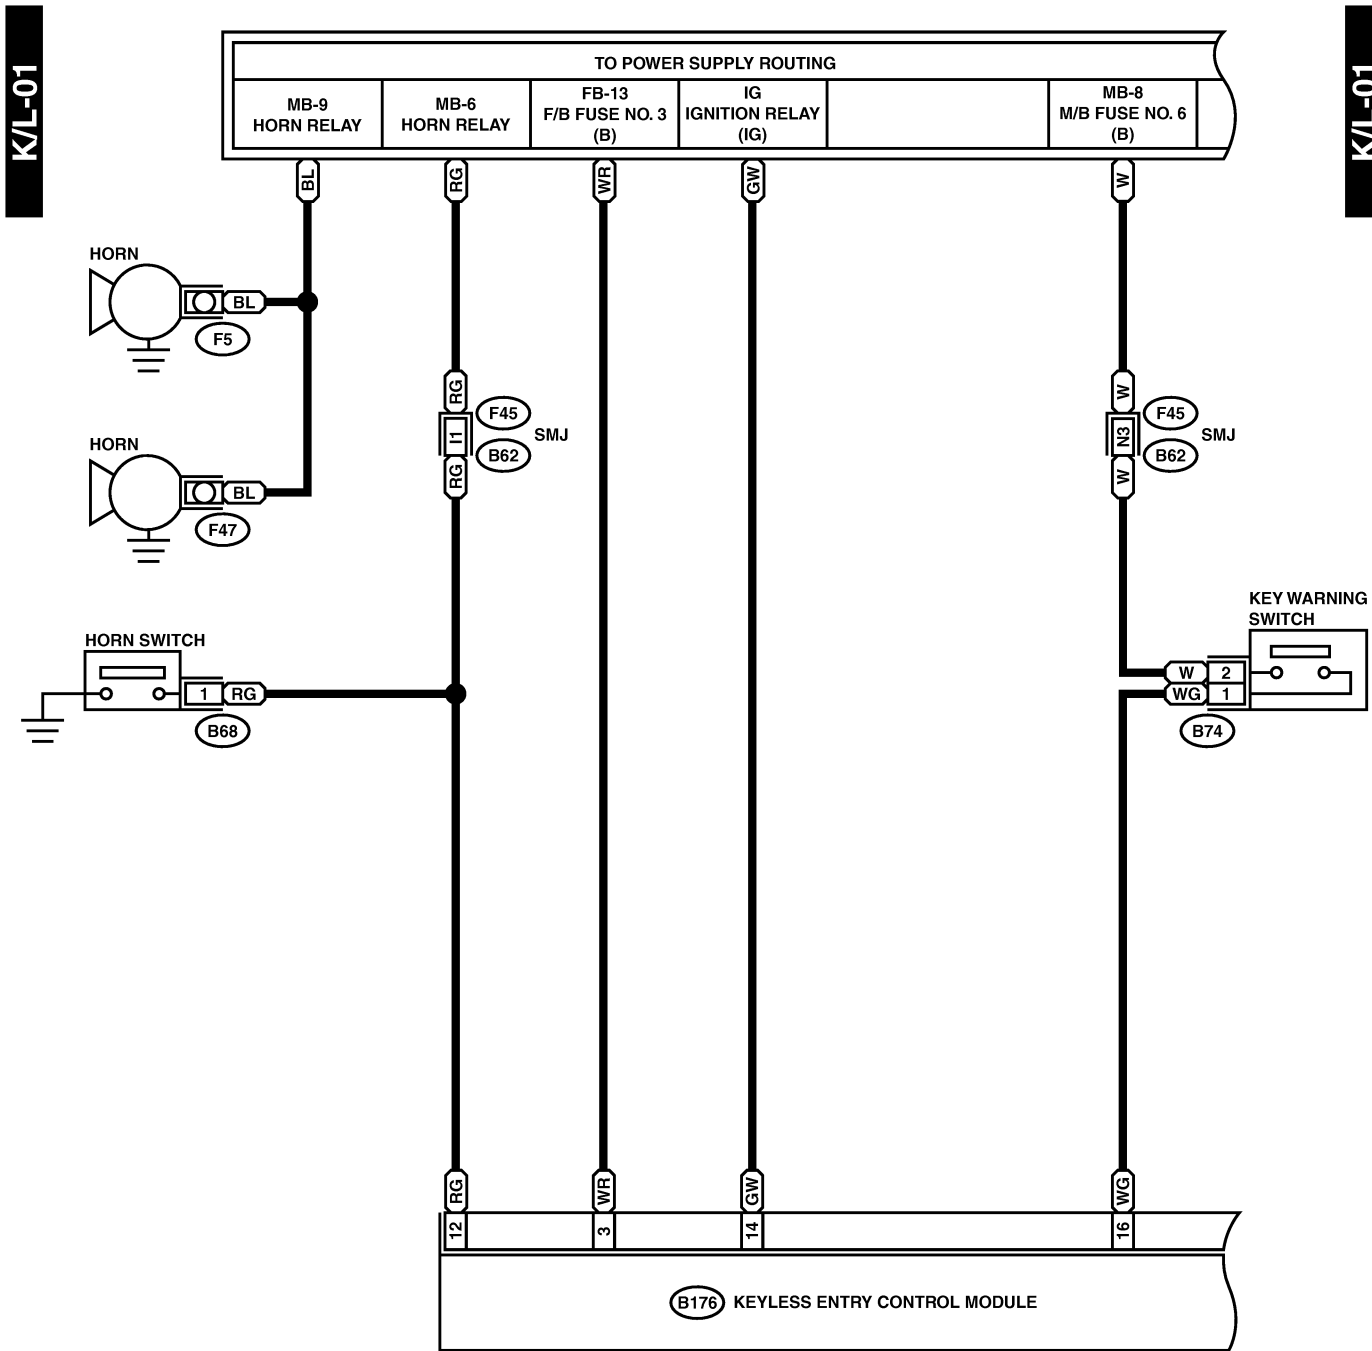

21. Keyless Entry System S903345

A: SCHEMATIC S903345A21

(B74) (BLACK)

(B68) (BLACK)

(B176)

KEYLESS ENTRY SYSTEM

Wiring System

KEYLESS ENTRY SYSTEM

Wiring System