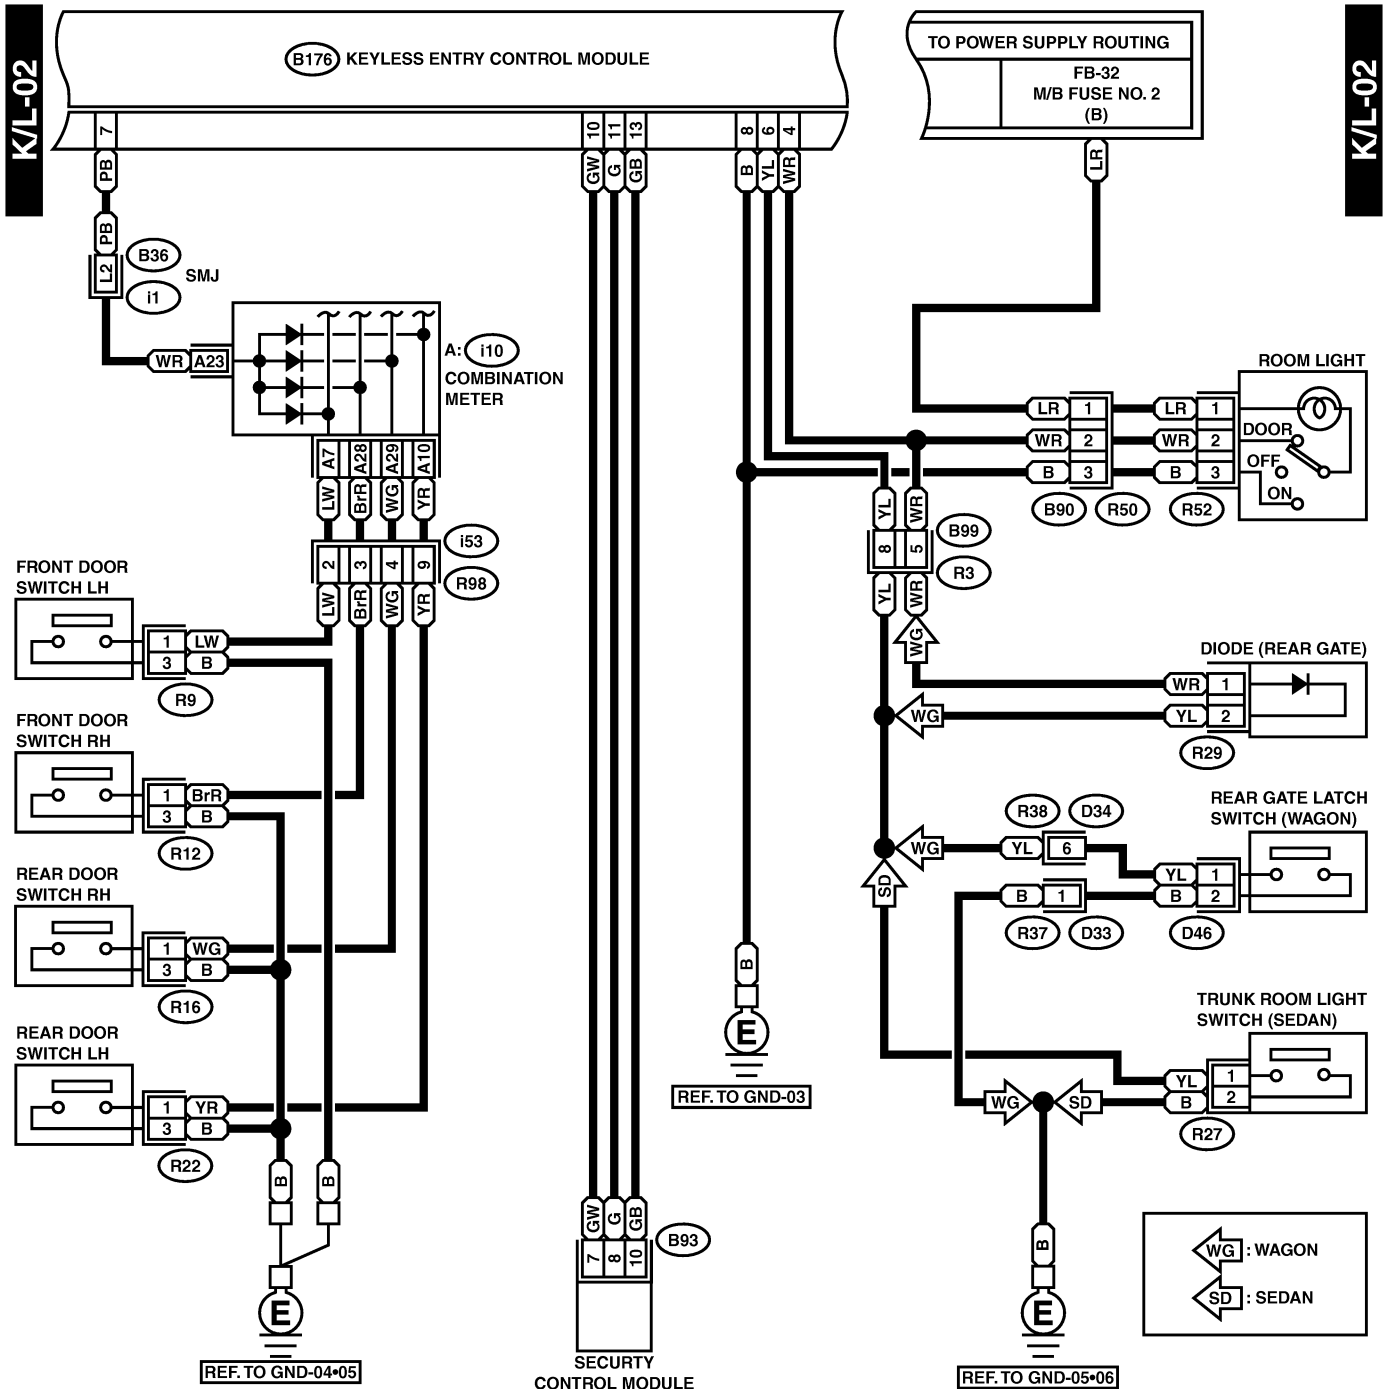

21. Keyless Entry System S903345

A: SCHEMATIC S903345A21

(B74) (BLACK)

(B68) (BLACK)

(B176)

KEYLESS ENTRY SYSTEM

Wiring System

KEYLESS ENTRY SYSTEM

Wiring System