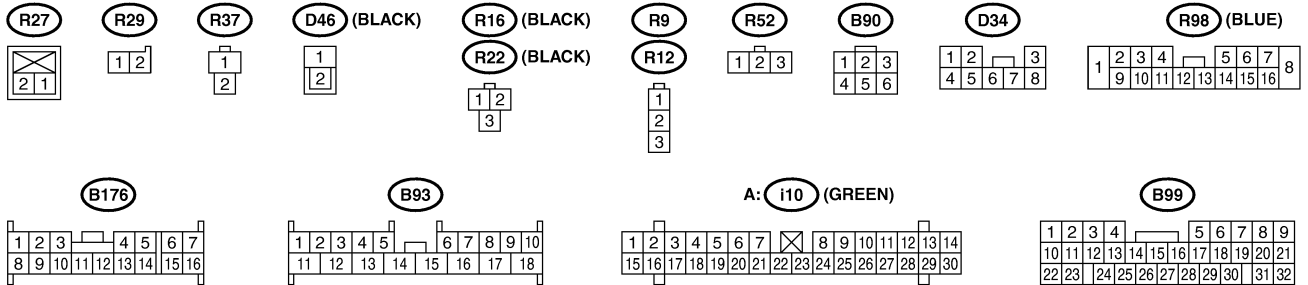

21. Keyless Entry System S903345

A: SCHEMATIC S903345A21

(B74) (BLACK)

(B68) (BLACK)

(B176)

KEYLESS ENTRY SYSTEM

Wiring System

KEYLESS ENTRY SYSTEM