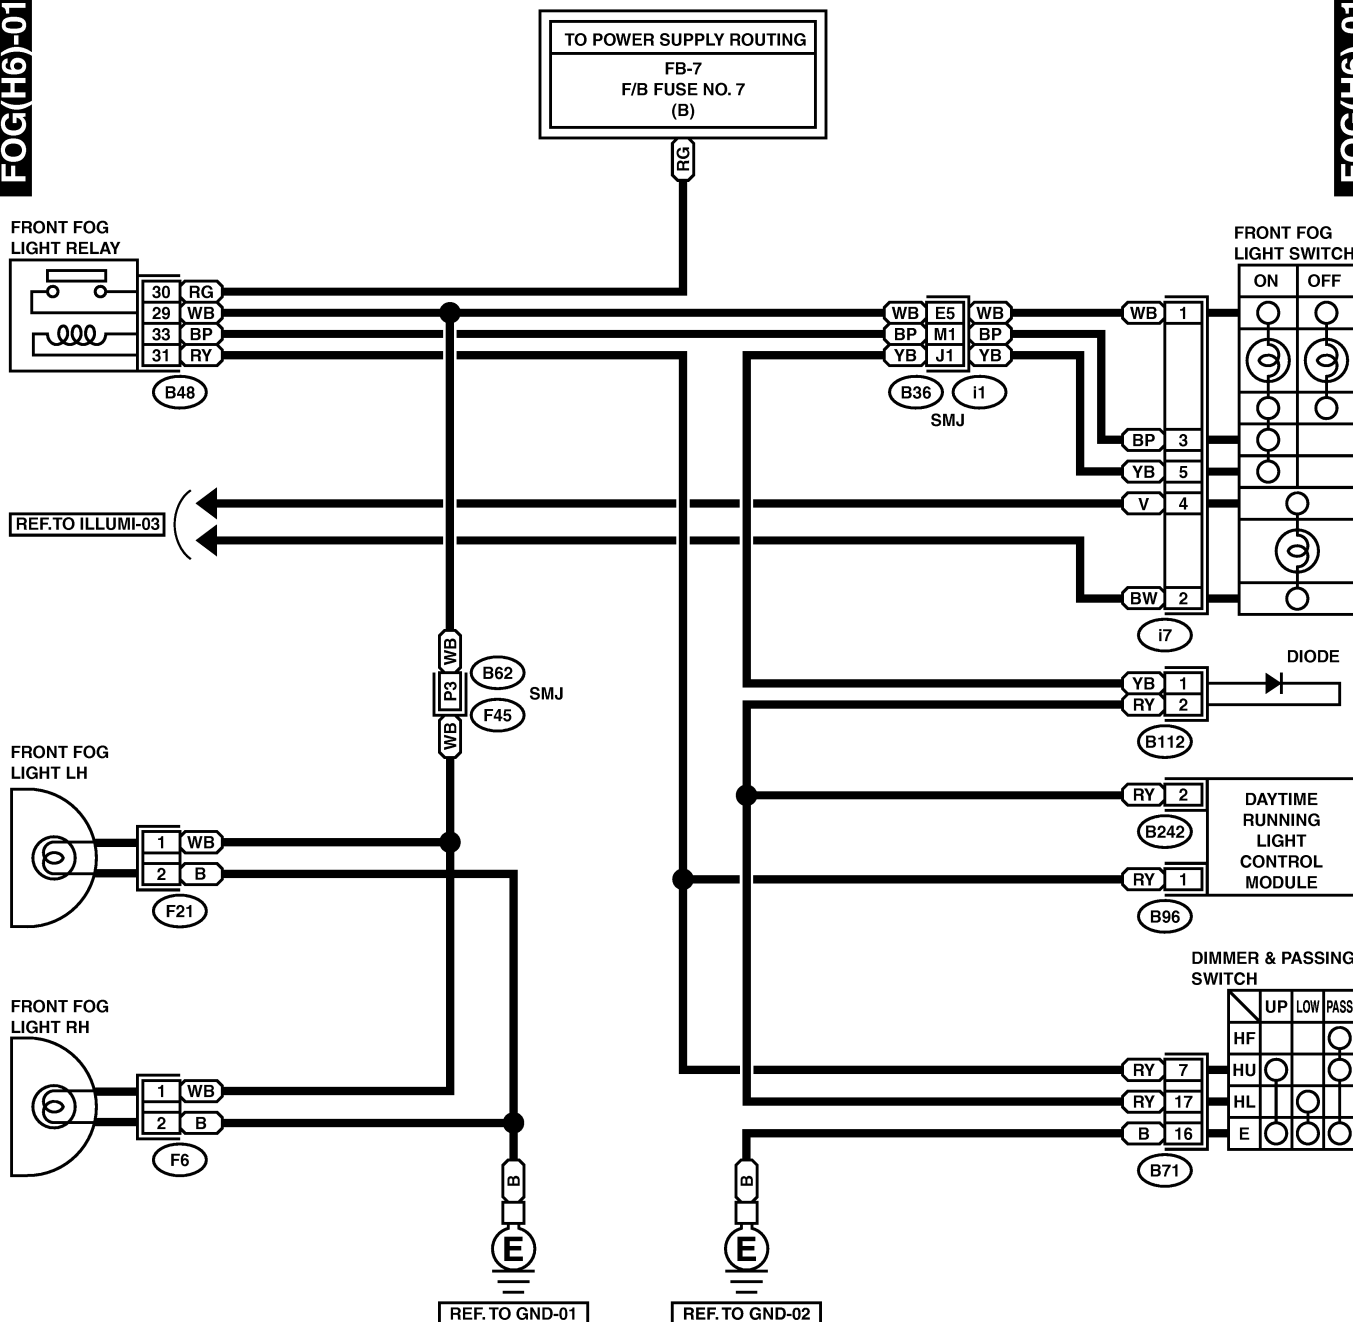

FRONT FOG LIGHT SYSTEM

Wiring System

24. Front Fog Light System S903473

A: SCHEMATIC S903473A21

1. 4-CYLINDER ENGINE MODEL S903473A2103

FRONT FOG LIGHT SYSTEM

Wiring System

2. 6-CYLINDER ENGINE MODEL S903473A2104

FOG(H6)-01

FOG(H6)-01

(B112)

(F6)

i7 (YELLOW)

(F44)

(B96) (BLACK)

(B242)

(B71)

(B48)

RELAY BLOCK (BLACK)