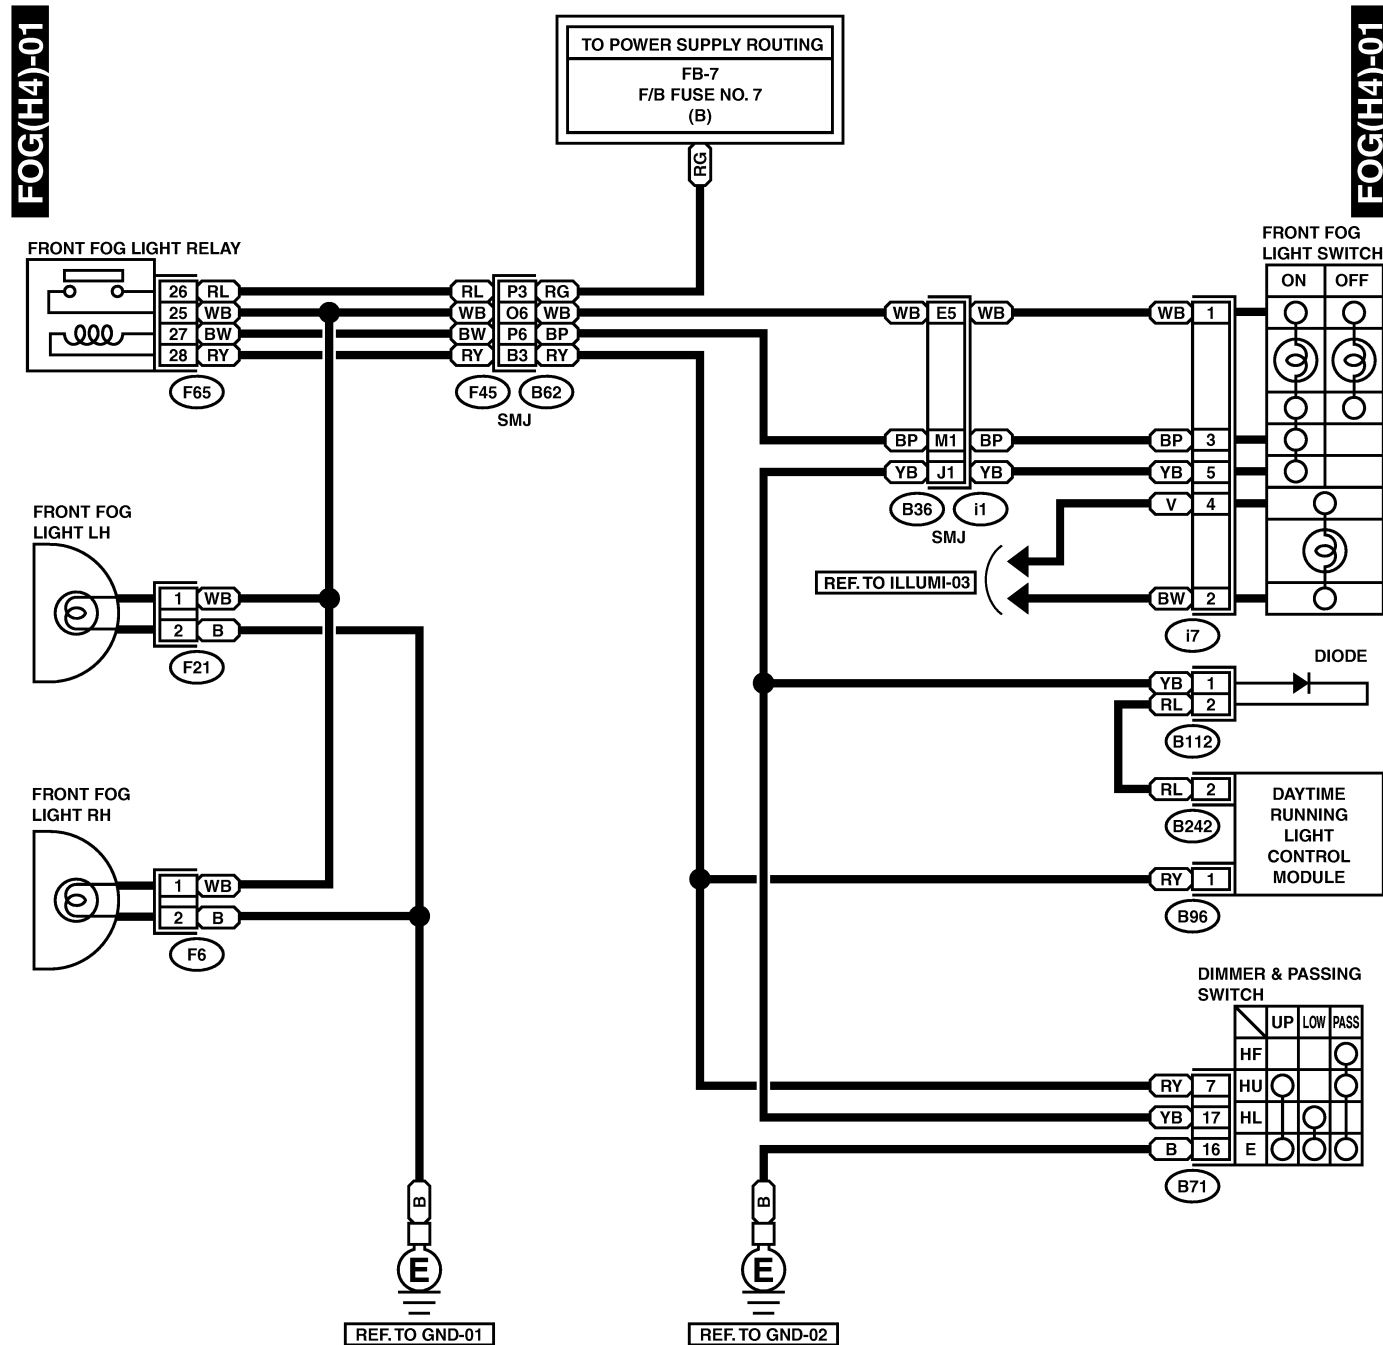

FRONT FOG LIGHT SYSTEM

Wiring System

24. Front Fog Light System S903473

A: SCHEMATIC S903473A21

1. 4-CYLINDER ENGINE MODEL S903473A2103

FRONT FOG LIGHT SYSTEM

Wiring System

2. 6-CYLINDER ENGINE MODEL S903473A2104

FOG(H6)-01

FOG(H6)-01

(B112)

(F6)

i7 (YELLOW)

(F44)

(B96) (BLACK)

(B242)

(B71)

(B48)

RELAY BLOCK (BLACK)