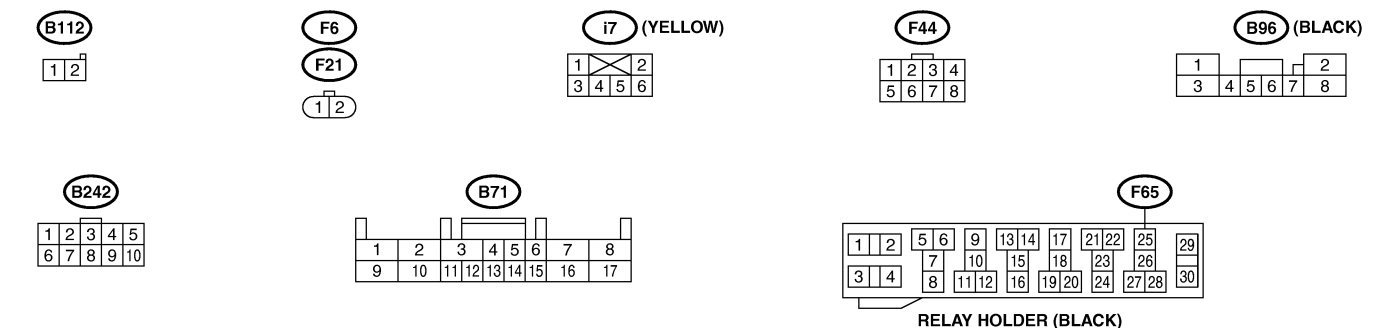

FRONT FOG LIGHT SYSTEM

Wiring System

24. Front Fog Light System S903473

A: SCHEMATIC S903473A21

1. 4-CYLINDER ENGINE MODEL S903473A2103

FRONT FOG LIGHT SYSTEM

Wiring System

2. 6-CYLINDER ENGINE MODEL S903473A2104

FOG(H6)-01

FOG(H6)-01

(B112)

(F6)

i7 (YELLOW)

(F44)

(B96) (BLACK)

(B242)

(B71)

(B48)

RELAY BLOCK (BLACK)