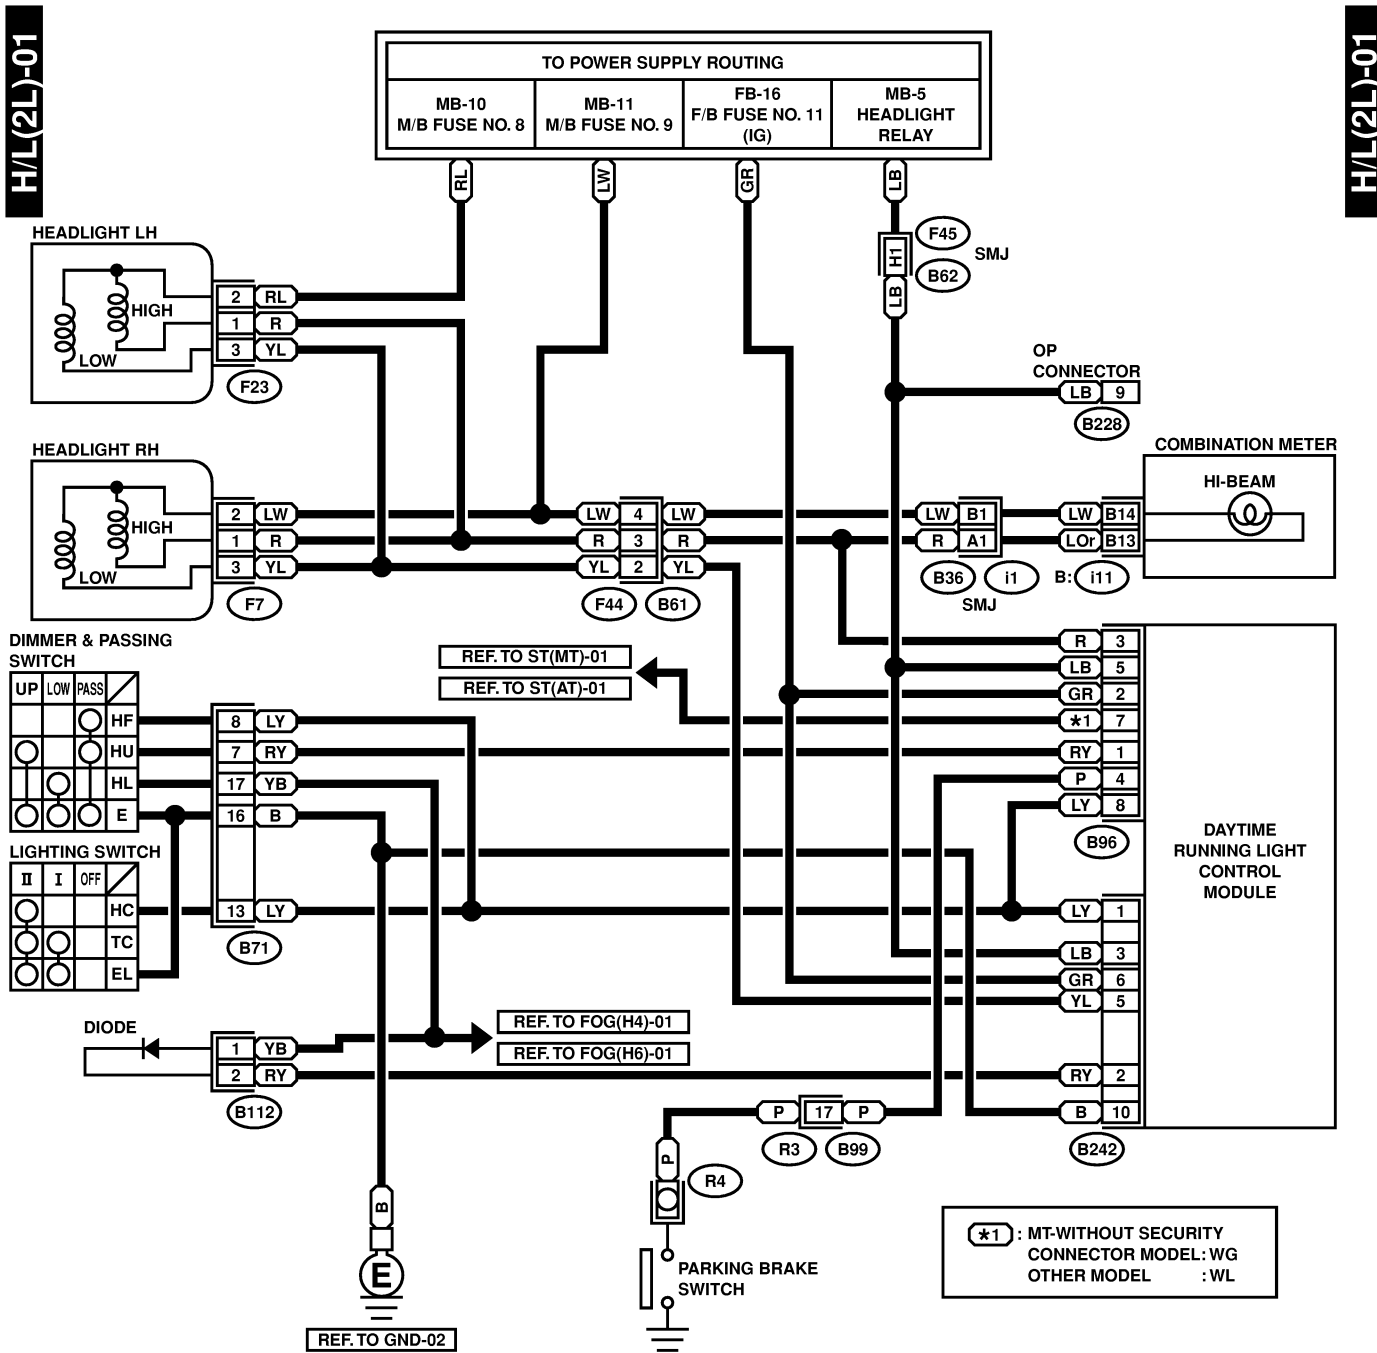

HEADLIGHT SYSTEM

Wiring System

25. Headlight System

S903474

A: SCHEMATIC

S903474A21

1. 2-LIGHT MODEL

S903474A2103

B112

1	2
---	---

F7 (BLACK)

F23 (BLACK)

F44

B96 (BLACK)

B242

B228