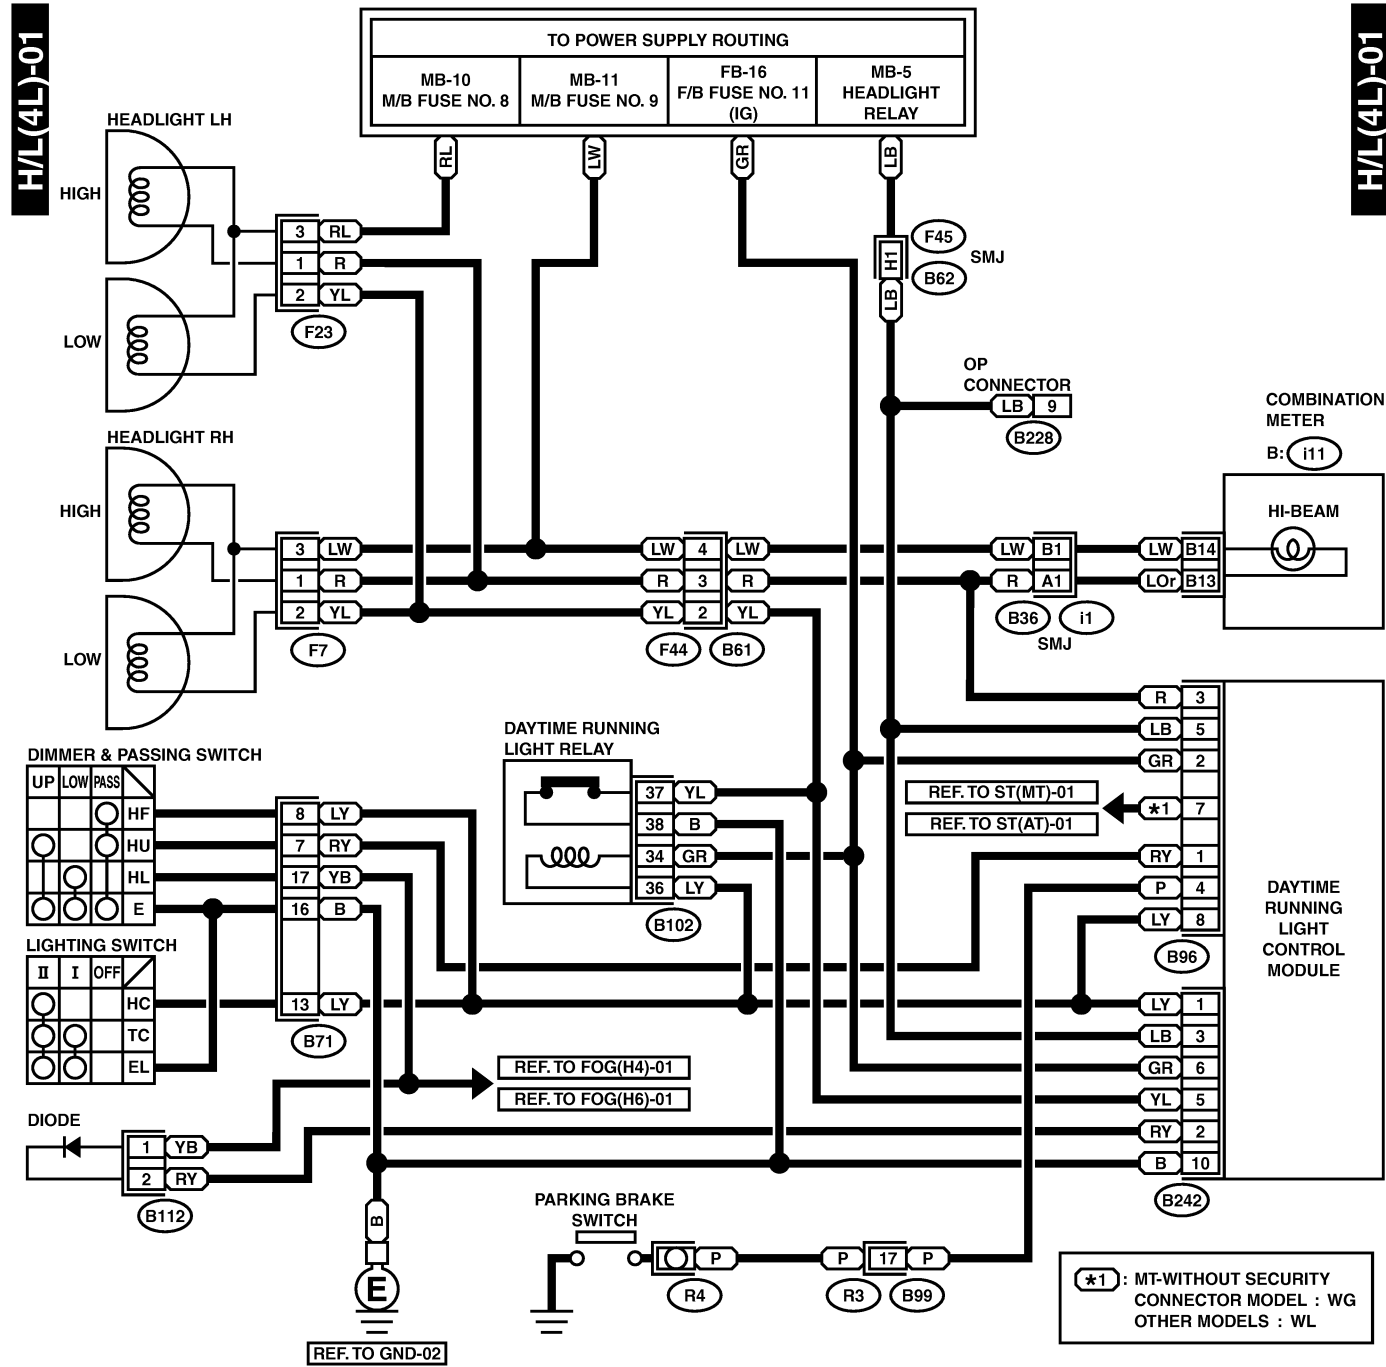

B: i11 (GREEN)

B71

B99

HEADLIGHT SYSTEM

Wiring System

2. 4-LIGHT MODEL S903474A2104

B112

F7

F44

B96 (BLACK)

B242

B228

B: i11 (GREEN)

B71

B99

B102