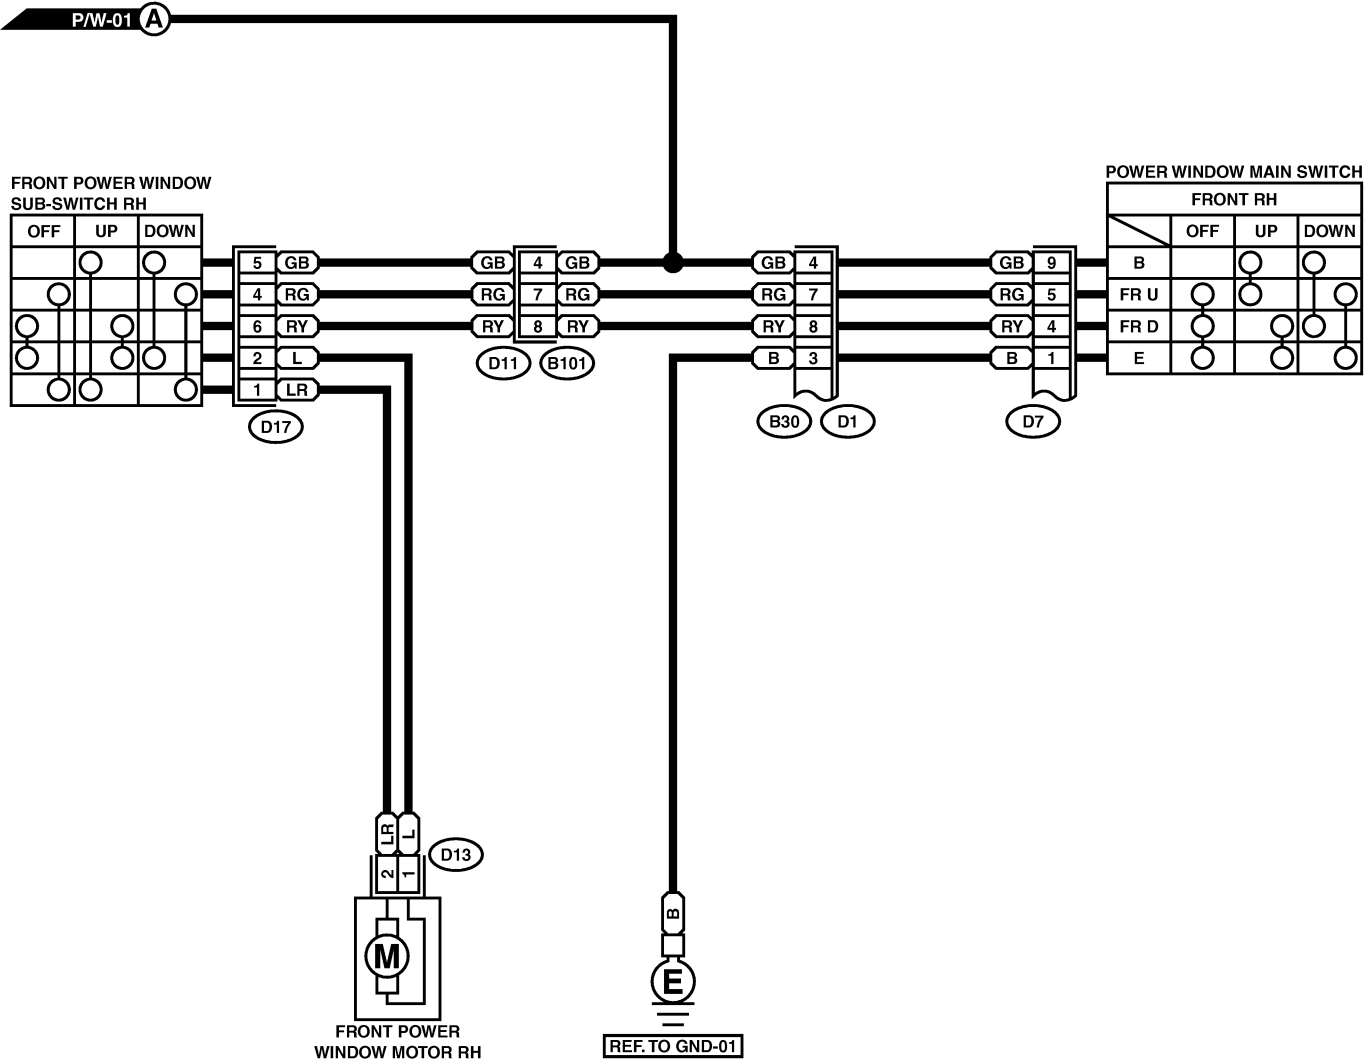

34. Power Window System S903456

POWER WINDOW SYSTEM

Wiring System

A: SCHEMATIC S903456A21

BU70-21A

POWER WINDOW SYSTEM

Wiring System

P/W-02

P/W-02

D13 (GREEN)

D17

D7

B30

B101

POWER WINDOW SYSTEM

Wiring System

P/W-03

P/W-03

D24 (GREEN)

D25

B97

R11

D7

B30