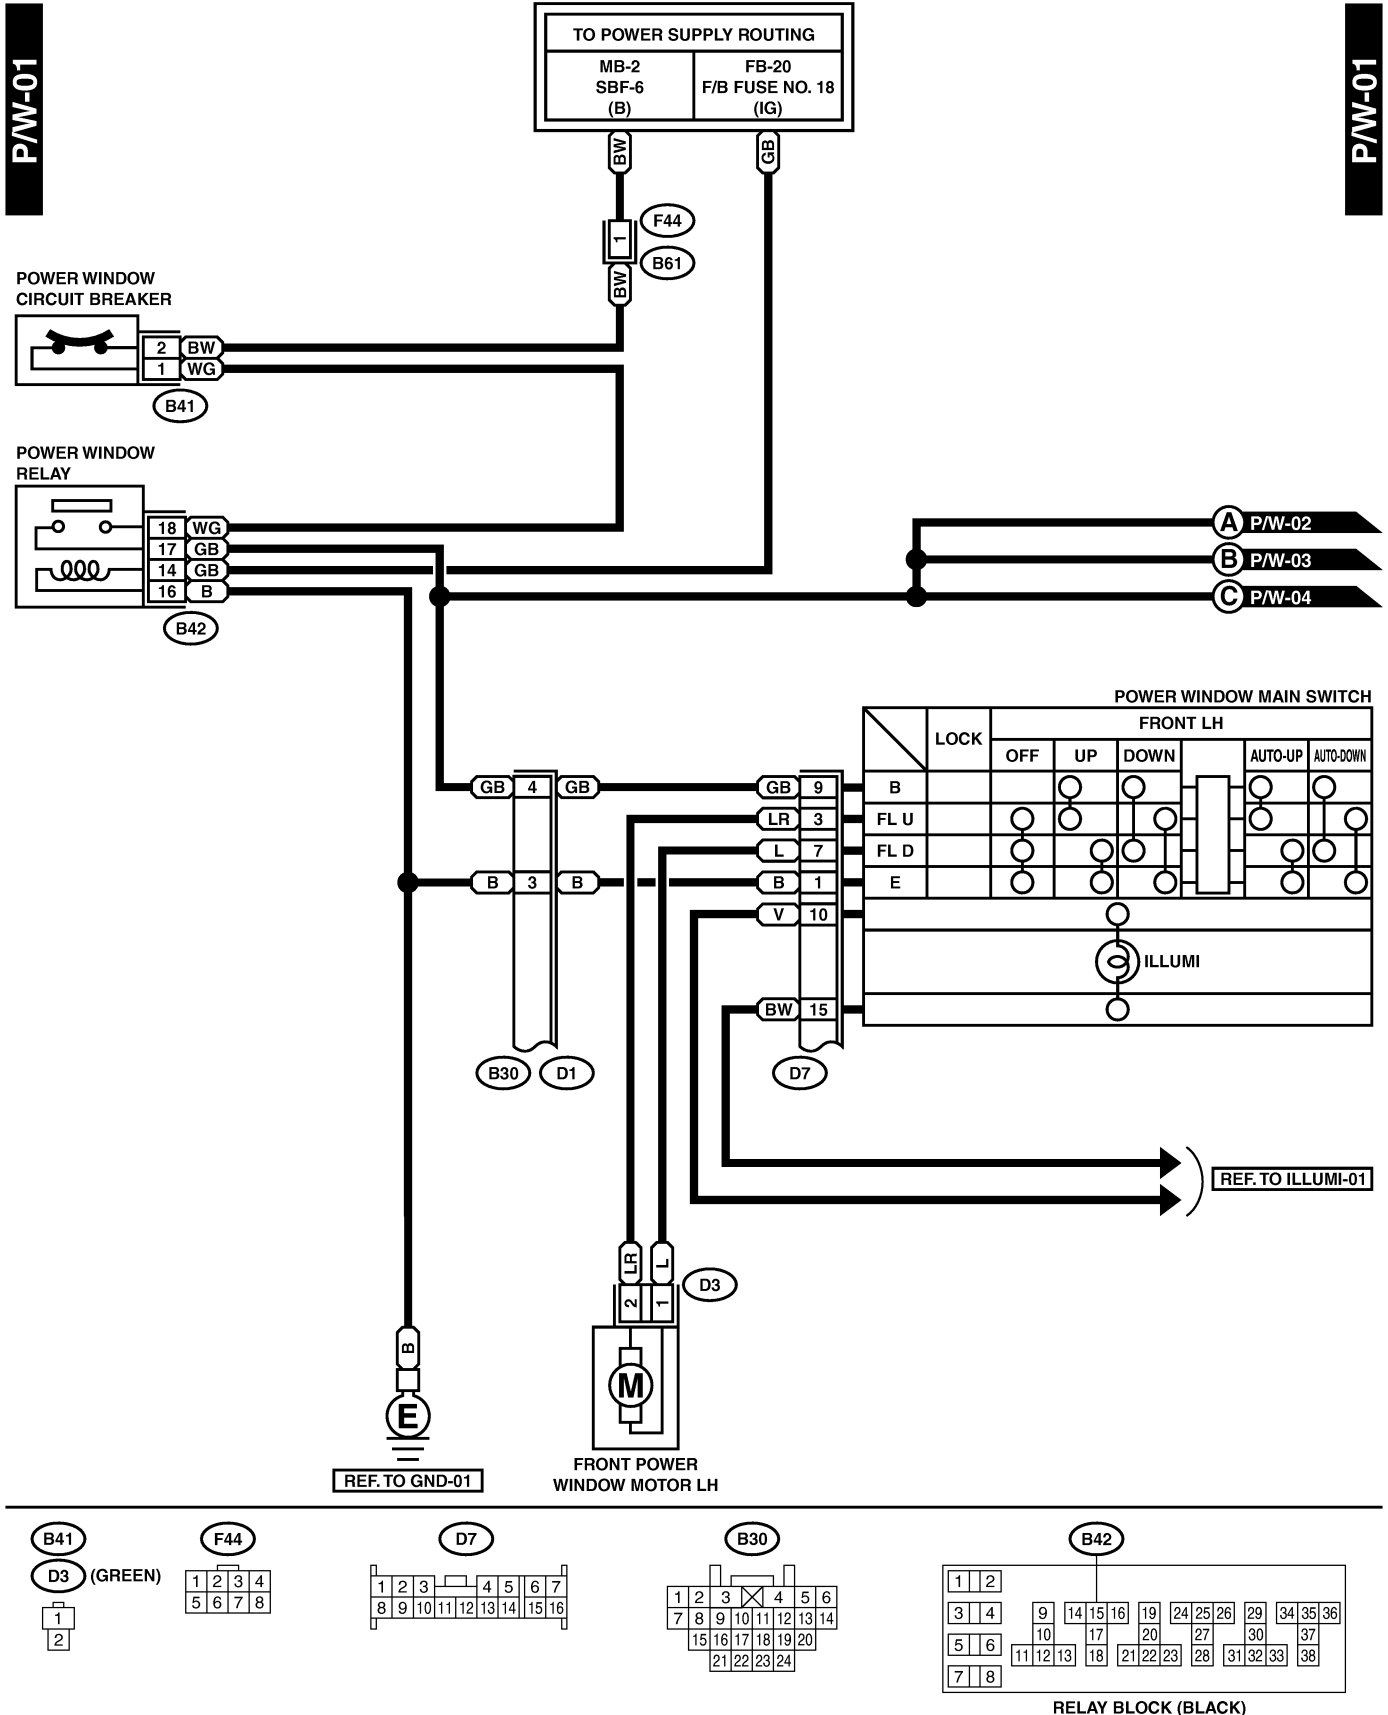

34. Power Window System S903456

POWER WINDOW SYSTEM

Wiring System

A: SCHEMATIC S903456A21

BU70-21A

POWER WINDOW SYSTEM

Wiring System

P/W-02

P/W-02

D13 (GREEN)

D17

D7

B30

B101

POWER WINDOW SYSTEM

Wiring System

P/W-03

P/W-03

D24 (GREEN)

D25

B97

R11

D7

B30