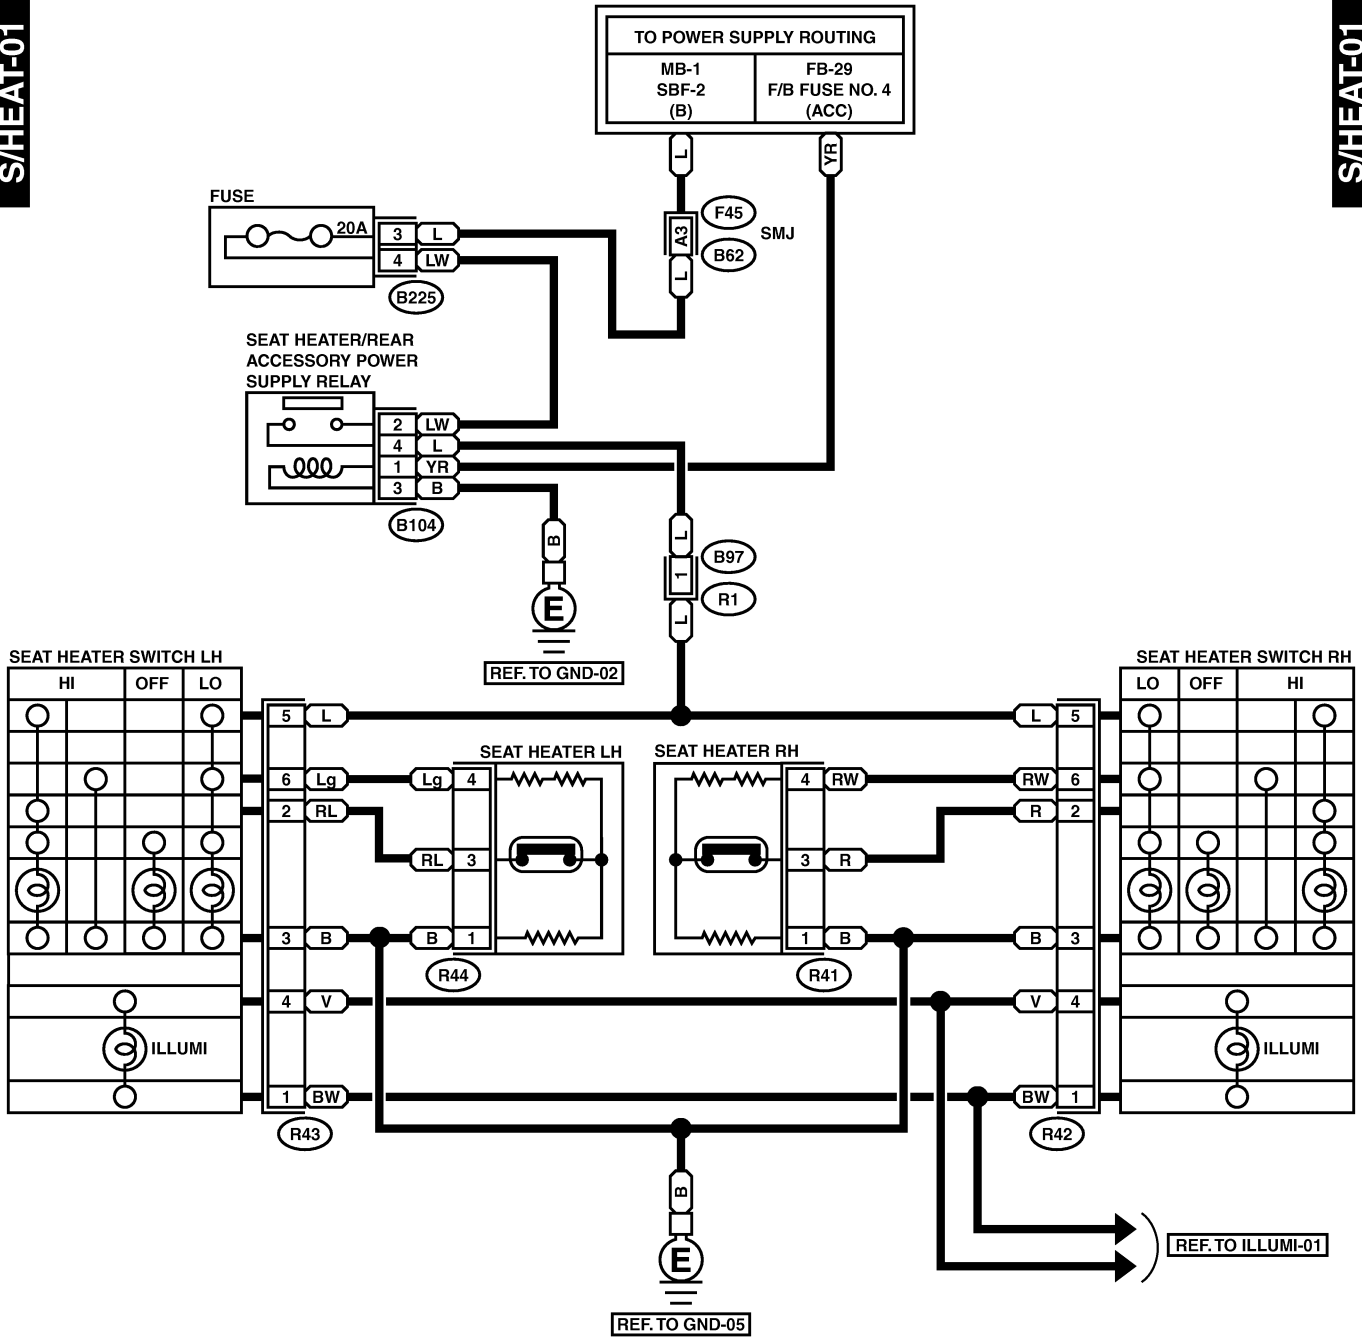

40. Seat Heater System S903462

A: SCHEMATIC S903462A21

S/HEAT-01

S/HEAT-01

RELAY BLOCK (BLACK)