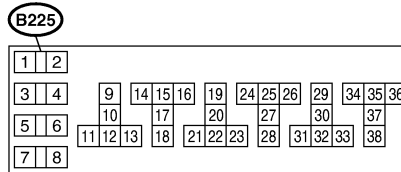

40. Seat Heater System S903462

A: SCHEMATIC S903462A21

S/HEAT-01

S/HEAT-01

RELAY BLOCK (BLACK)