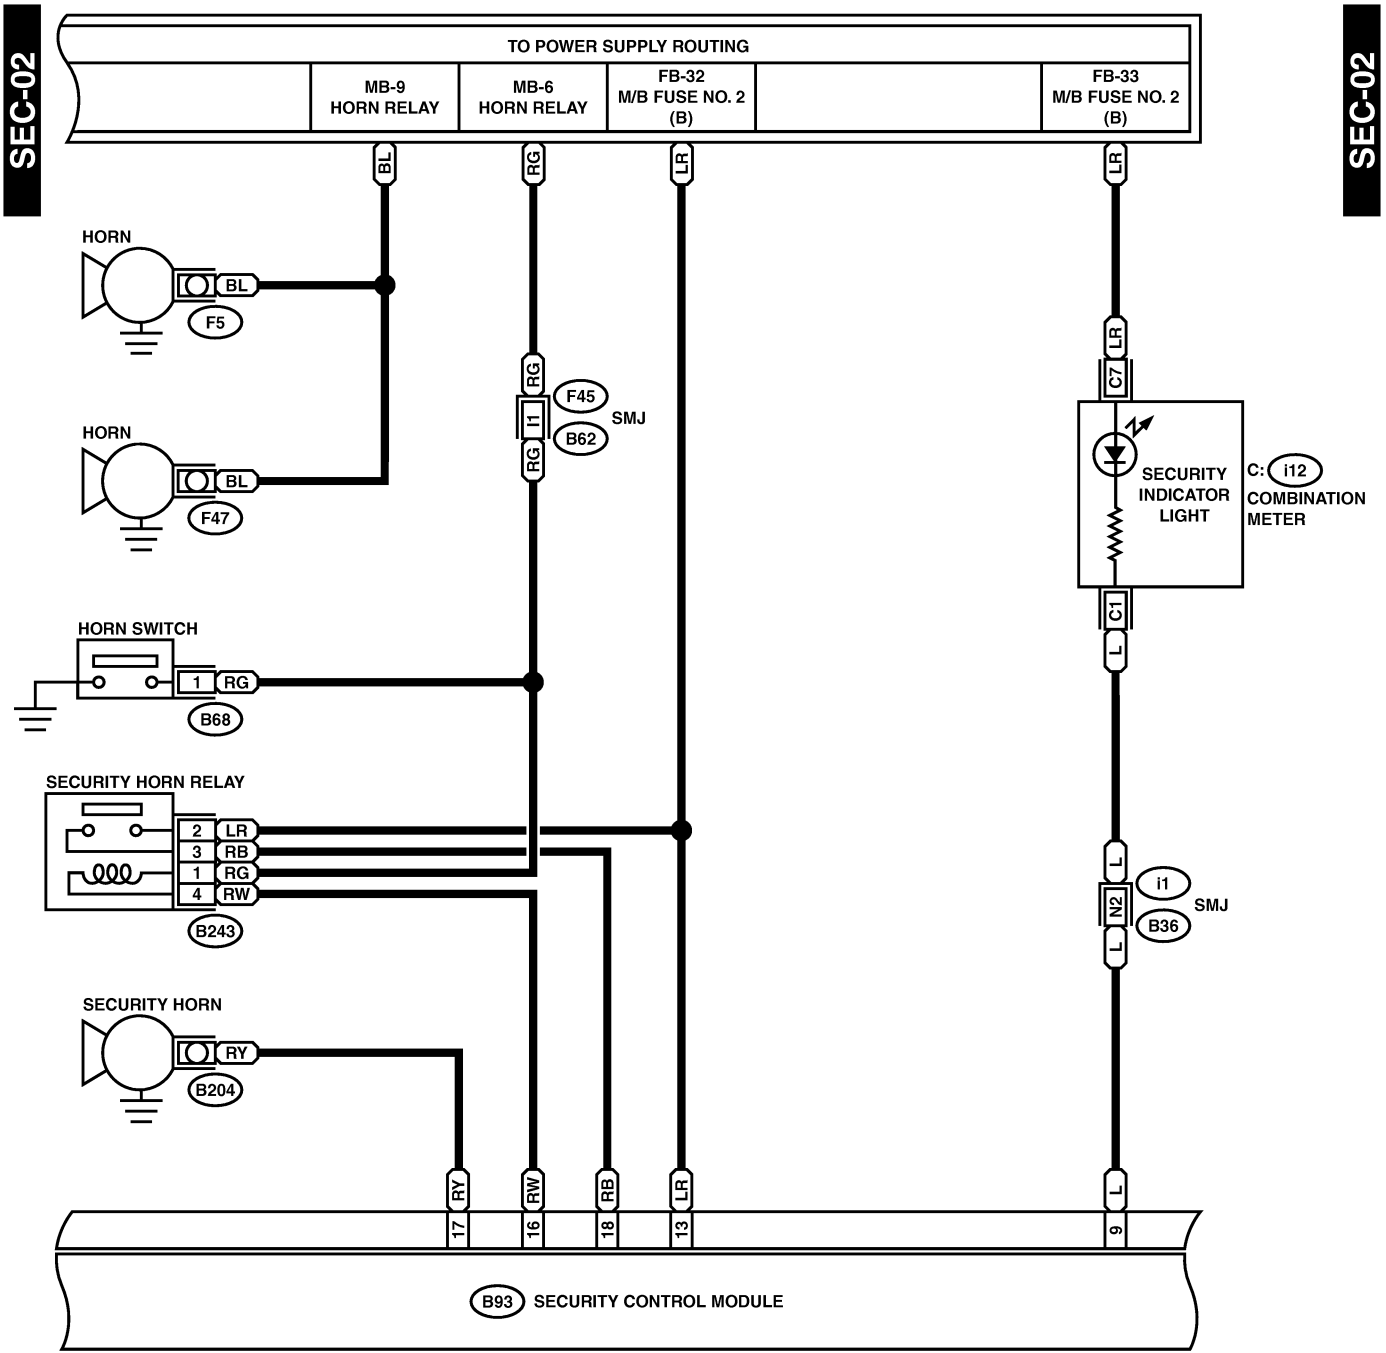

SECURITY SYSTEM

Wiring System

41. Security System S903347

A: SCHEMATIC S903347A21

SECURITY SYSTEM

Wiring System

B68 (BLACK)

B243 (BLACK)

C: i12 (GREEN)

B93

SECURITY SYSTEM

Wiring System