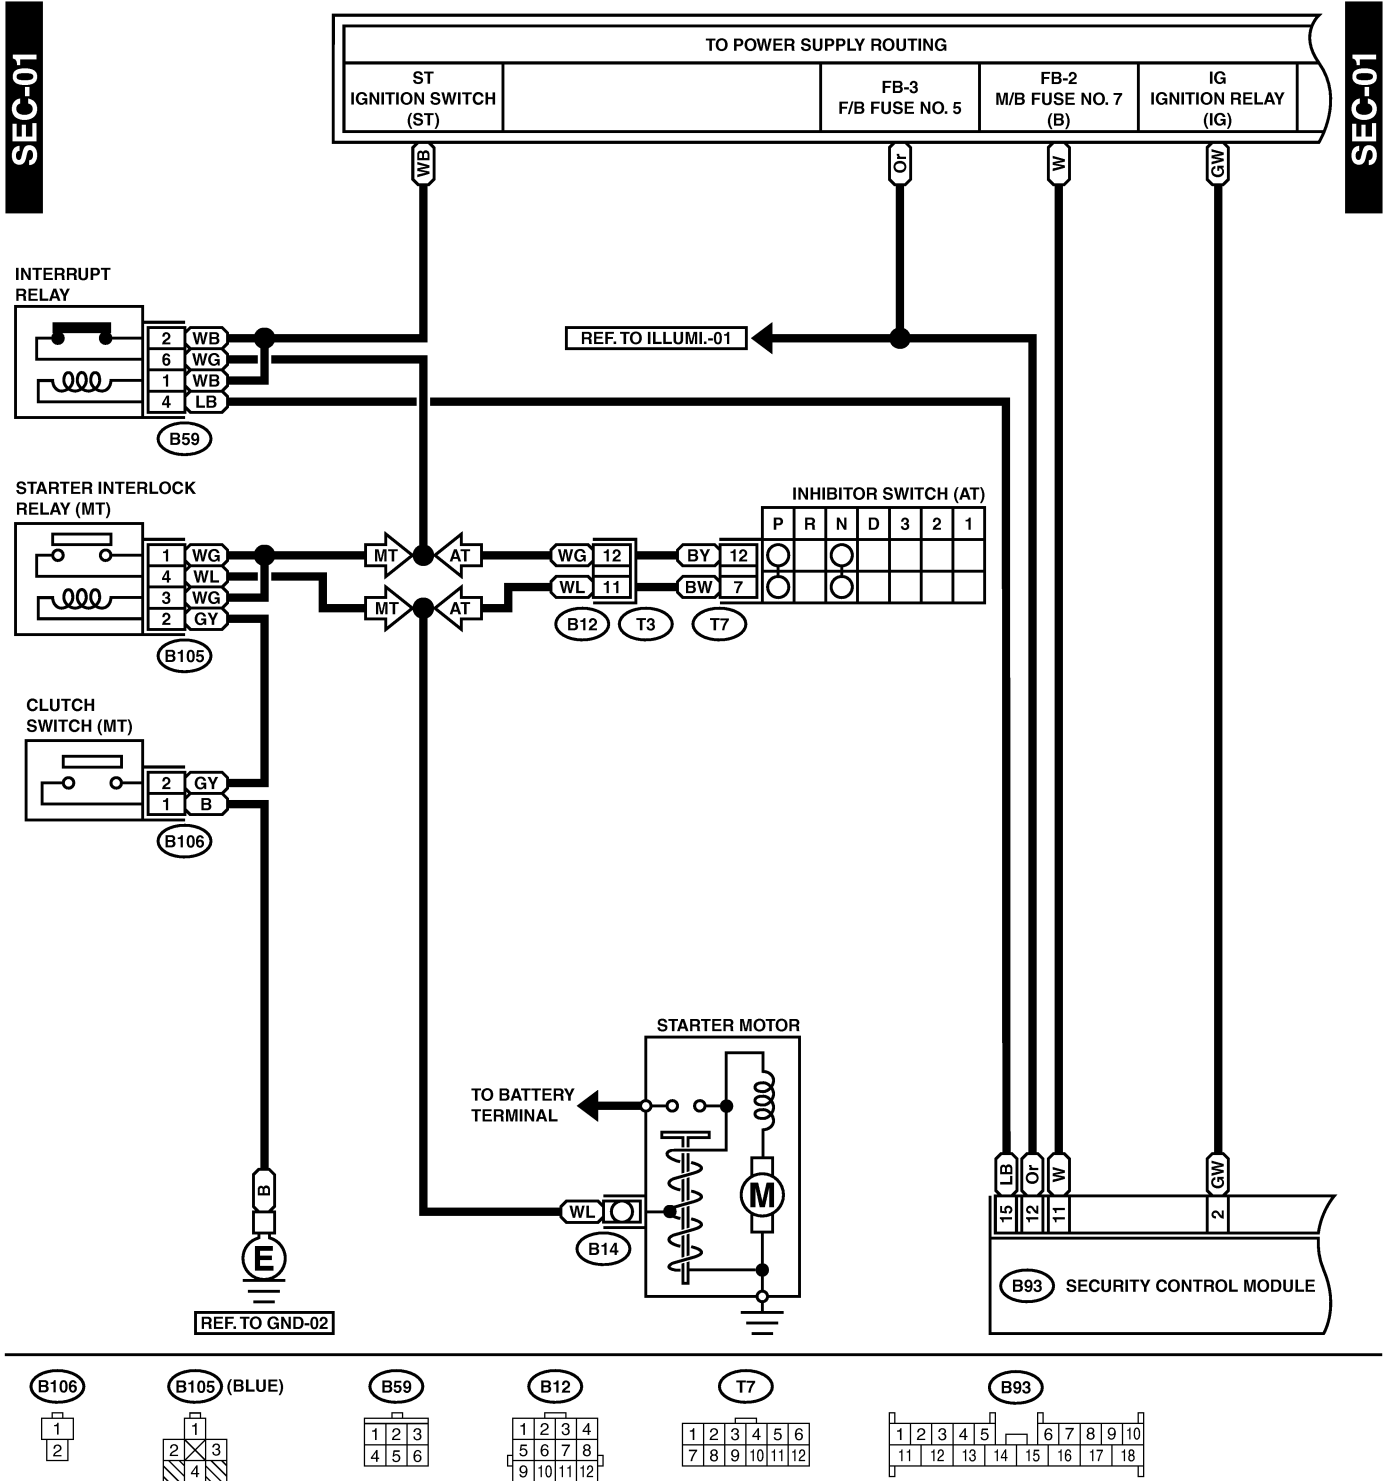

SECURITY SYSTEM

Wiring System

41. Security System S903347

A: SCHEMATIC S903347A21

SECURITY SYSTEM

Wiring System

B68 (BLACK)

B243 (BLACK)

C: i12 (GREEN)

B93

SECURITY SYSTEM

Wiring System