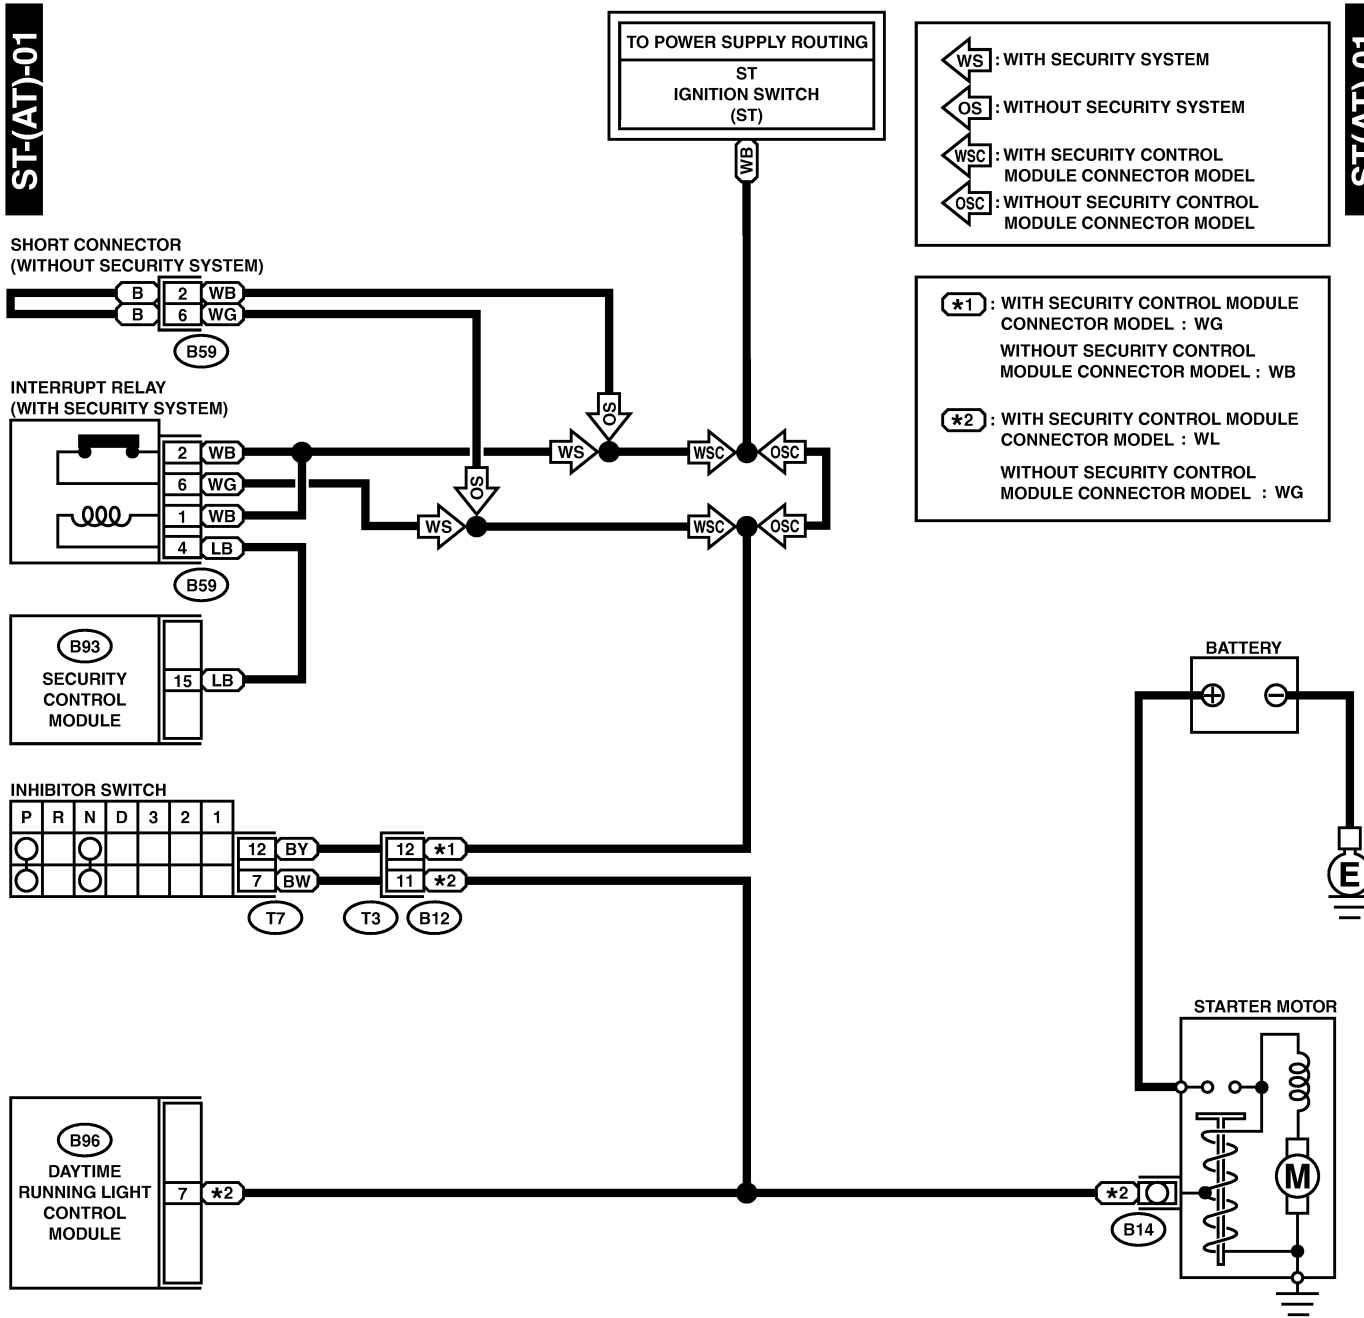

42. Starter System S903439

A: SCHEMATIC S903439A21

1. MT MODEL S903439A2101

B106

B105 (BLUE)

B59

B96 (BLACK)

B93

B: B135

STARTER SYSTEM

Wiring System

2. AT MODEL S903439A2102

ST-(AT)-01

ST(AT)-01

B59

B96 (BLACK)

T7

B12 (BLACK)

B93