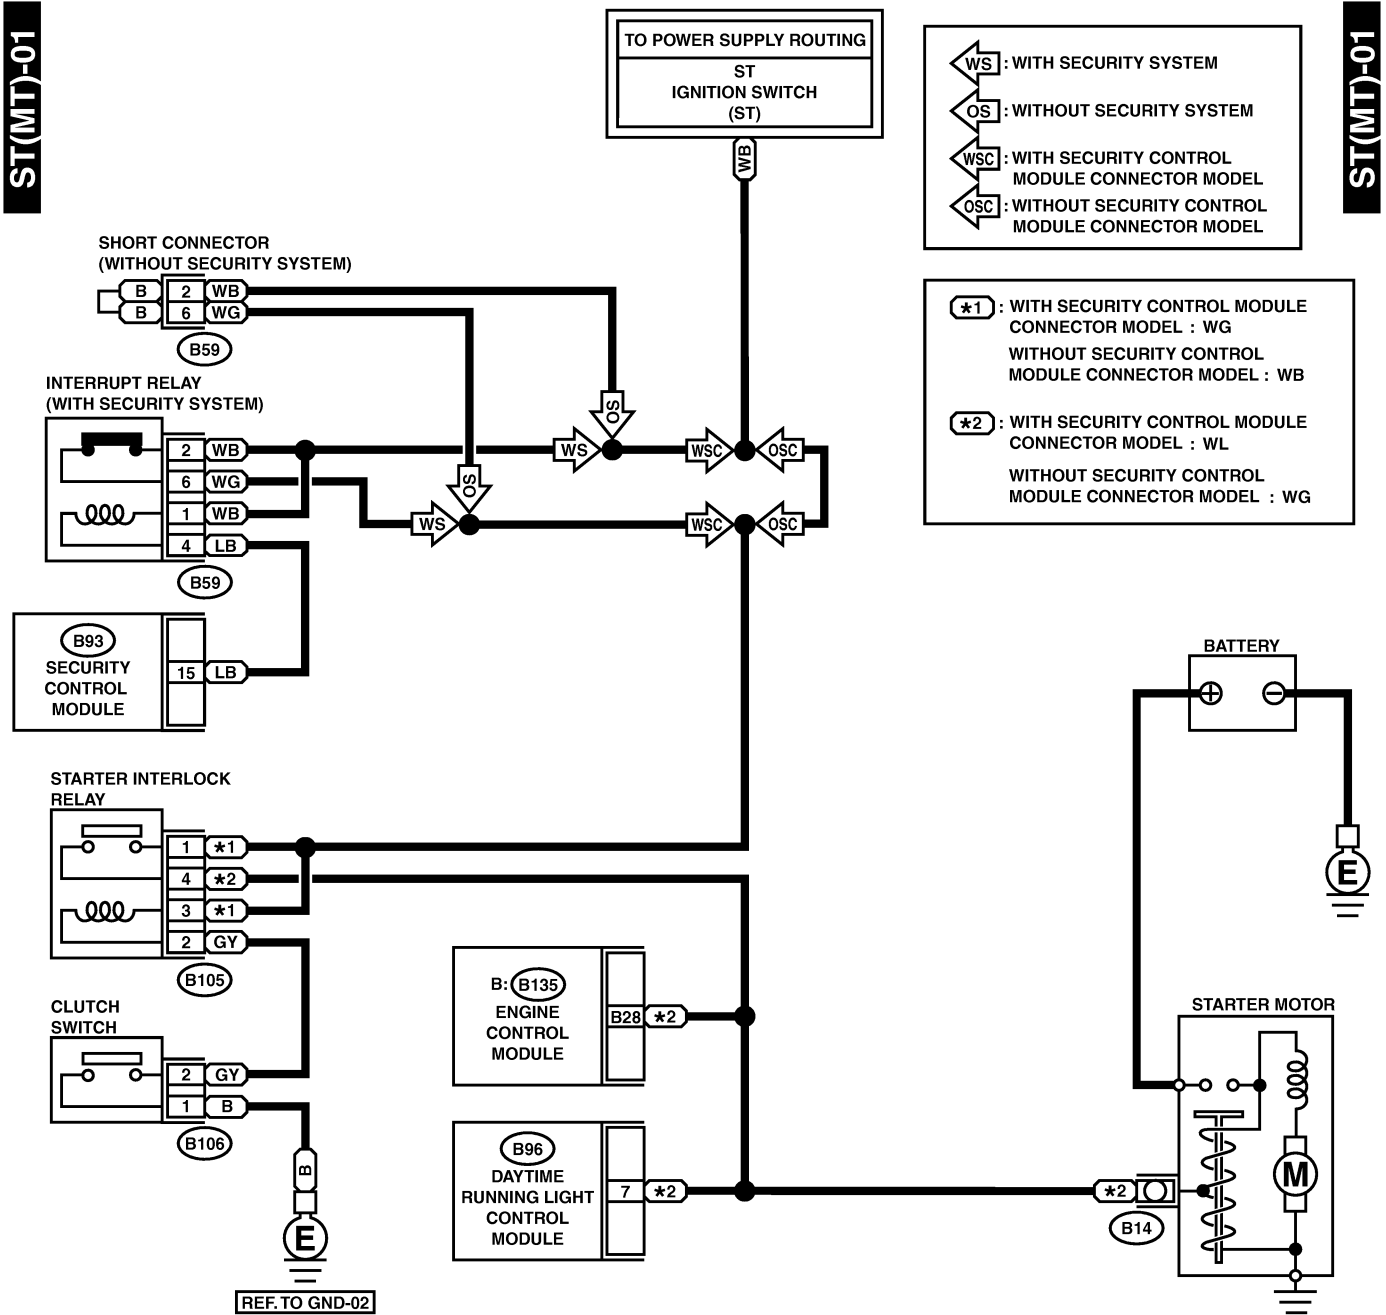

42. Starter System S903439

A: SCHEMATIC S903439A21

1. MT MODEL S903439A2101

B106

B105 (BLUE)

B59

B96 (BLACK)

B93

B: B135

STARTER SYSTEM

Wiring System

2. AT MODEL S903439A2102

ST-(AT)-01

ST(AT)-01

B59

B96 (BLACK)

T7

B12 (BLACK)

B93