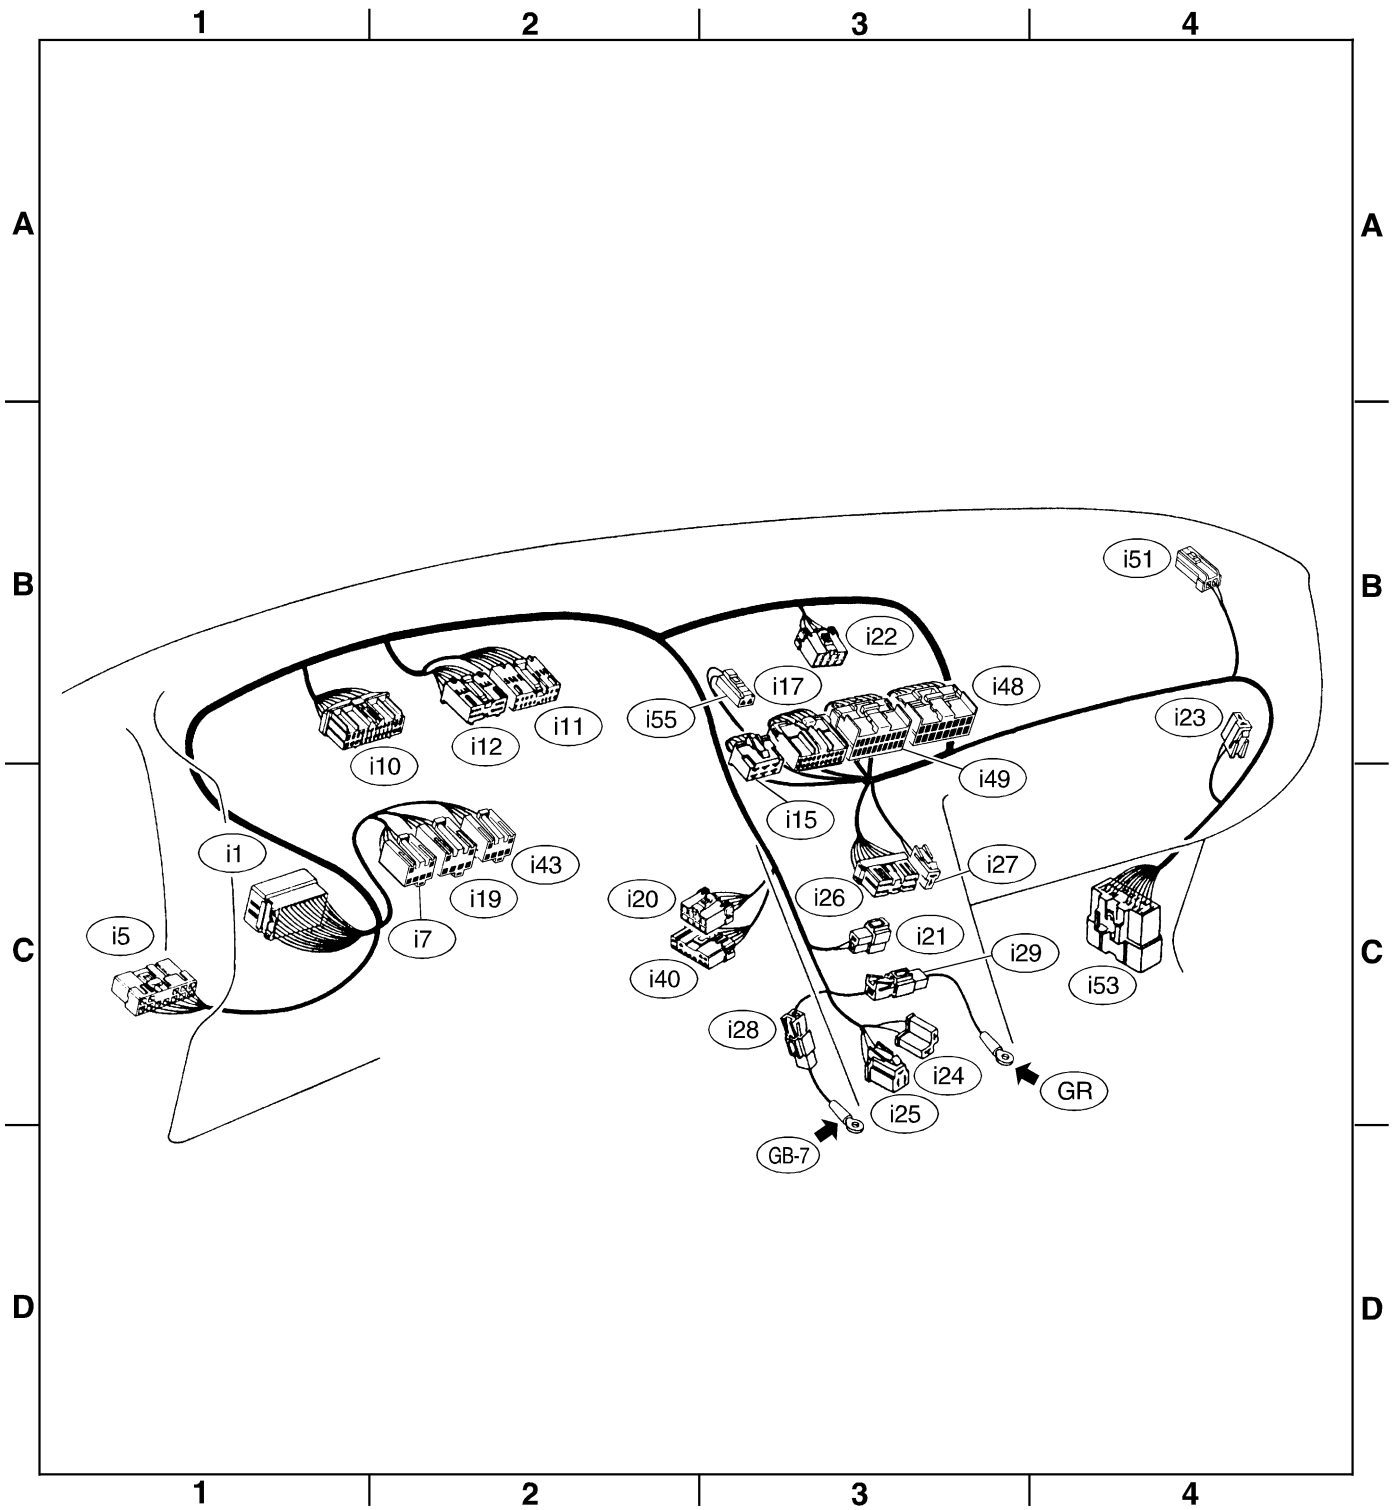

**54. Instrument Panel Wiring
Harness**

S903435

A: LOCATION S903435A13

Connector				Connecting to	
No.	Pole	Color	Area	No.	Name
i1	66	★	C-1	B36	Bulkhead wiring harness (SMJ)
i5	12	★	C-1		F/B
i7	6	Black	C-2		Front fog light switch
i10	30	Green	B-2		Combination meter
i11	16	Green	B-2		
i12	14	Green	B-2		
i15	6	★	B-3		Mode control panel
i17	20	Gray	B-3		
i19	6	Brown	C-2		Cruise control main switch
i20	8	★	C-2	B80	Bulkhead wiring harness
i21	2	Black	C-3		Ash tray illumination light
i22	8	★	B-3		Hazard switch
i23	2	★	B-4		Glove box illumination light
i24	2	★	C-3		Cigarette lighter
i25	3	★	C-3		Cigarette lighter illumination light
i26	14	★	C-3		Radio
i27	2	★	C-3		CD player illumination light
i28	1	Black	C-3		Body ground
i29	1	Black	C-3		Body ground (Radio)
i40	10	★	C-2	B201	Bulkhead wiring harness
i43	6	★	C-2		Wiper deicer switch
i48	16	Gray	B-3		Auto A/C control module
i49	20	Gray	B-3		
i51	2	Black	B-4		Sunload sensor (Auto A/C)
i53	16	Blue	C-4	R98	Rear wiring harness
i55	2	★	B-3		In-vehicle temperature sensor (Auto A/C)

★: Non-colored

INSTRUMENT PANEL WIRING HARNESS

Wiring System

B6M1555A