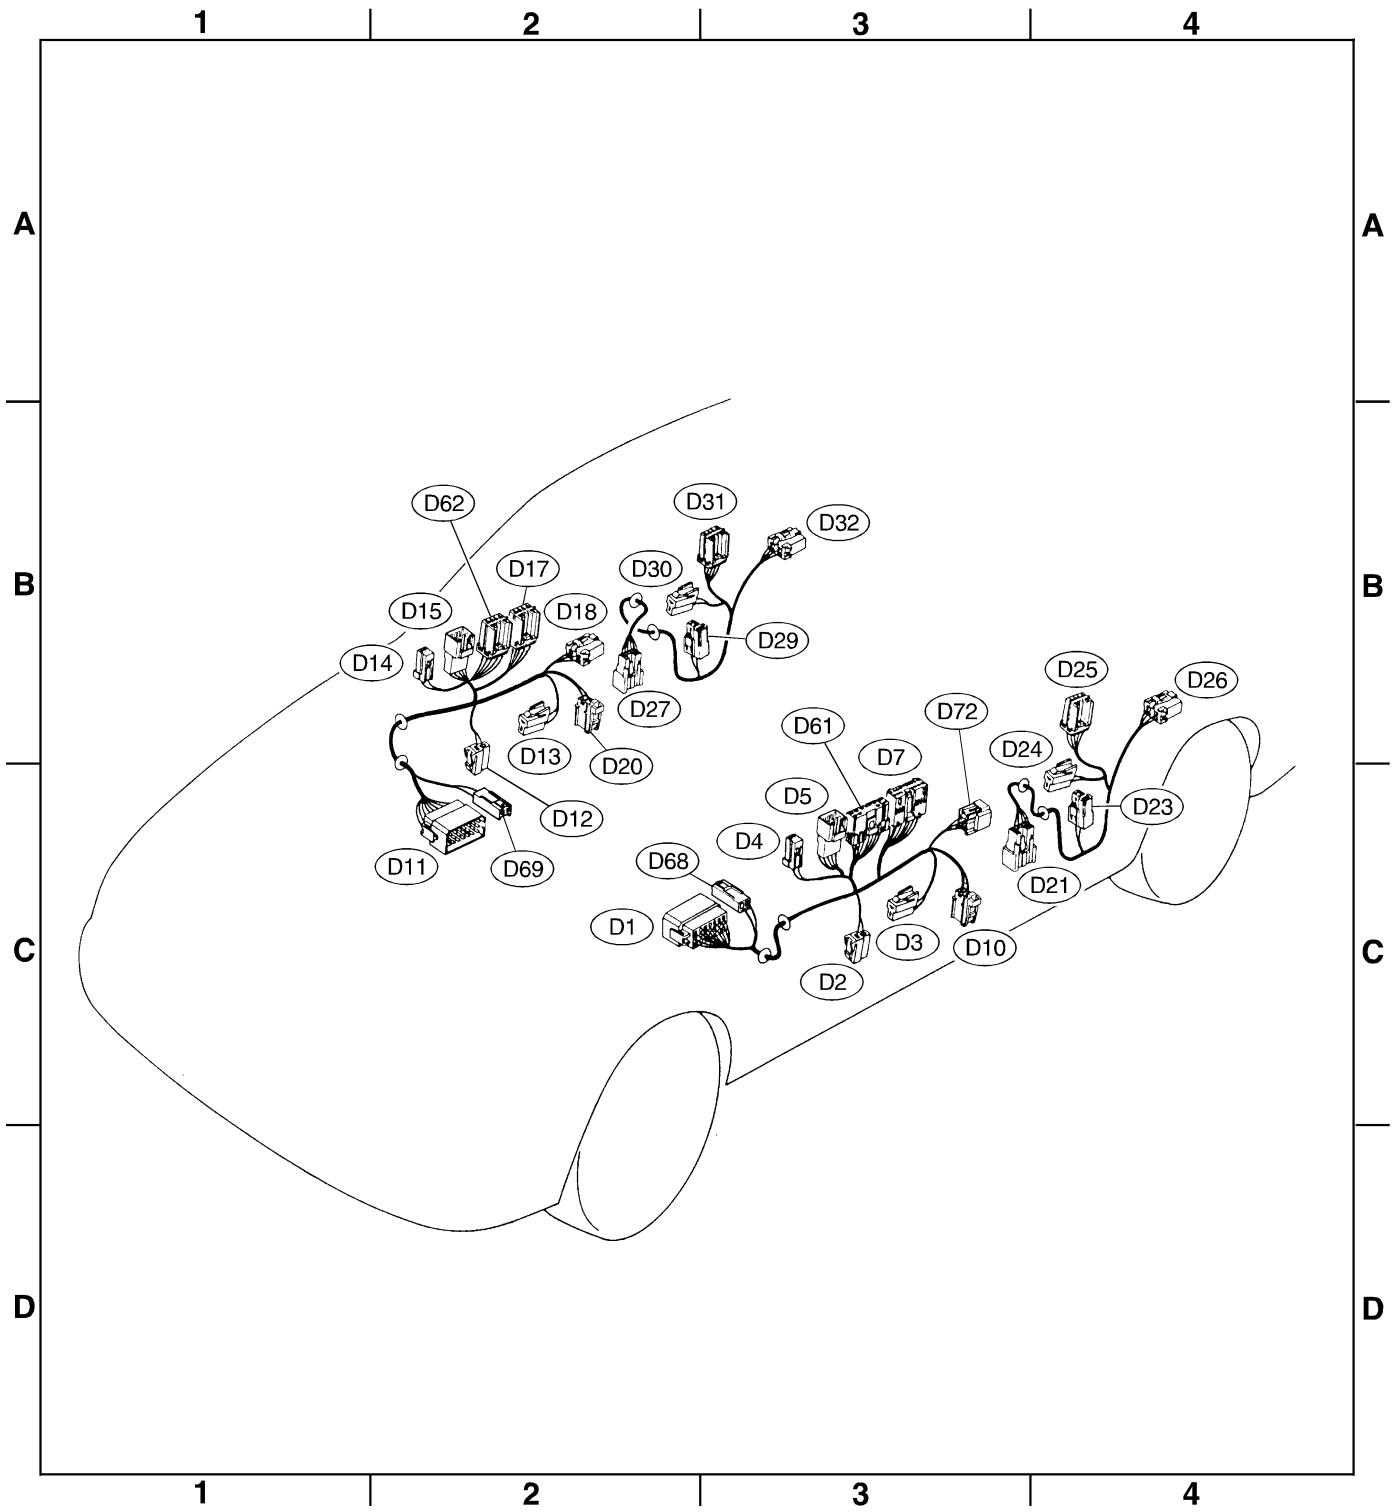

56. Door Cord S903432A: LOCATION S903432A13

Connector				Connecting to	
No.	Pole	Color	Area	No.	Name
D1	24	★	C-2	B30	Bulkhead wiring harness
D2	2	★	C-3		Front door speaker LH
D3	2	Green	C-3		Front power window motor LH
D4	2	Black	C-3		Front door tweeter LH
D5	6	★	C-3		Remote control rearview mirror LH
D7	16	★	C-3		Power window main switch
D10	2	★	C-3		Step light LH
D11	24	★	C-2	B101	Bulkhead wiring harness
D12	2	★	C-2		Front door speaker RH
D13	2	Green	B-2		Front power window motor RH
D14	2	Black	B-2		Front door tweeter RH
D15	6	★	B-2		Remote control rearview mirror RH
D17	6	★	B-2		Front power window sub switch RH
D18	4	★	B-2		Front door lock actuator RH
D20	2	★	B-2		Step light RH
D21	8	★	C-3	R11	Rear wiring harness
D23	2	Black	C-4		Rear door speaker LH
D24	2	Green	C-4		Rear power window motor LH
D25	6	★	B-4		Rear power window sub switch LH
D26	4	★	B-4		Rear door lock actuator LH
D27	8	★	B-2	R14	Rear wiring harness
D29	2	Black	B-2		Rear door speaker RH
D30	2	Green	B-2		Rear power window motor RH
D31	6	★	B-2		Rear power window sub switch RH
D32	4	★	B-3		Rear door lock actuator RH
D61	10	★	C-3		Remote control rearview mirror switch
D62	6	Brown	B-2		Front door lock switch RH
D68	2	★	C-3	R99	Rear wiring harness
D69	2	★	C-2	R101	Rear wiring harness
D72	4	★	C-3		Front door lock actuator LH

★: Non-colored

DOOR CORD

Wiring System

B6M1557A