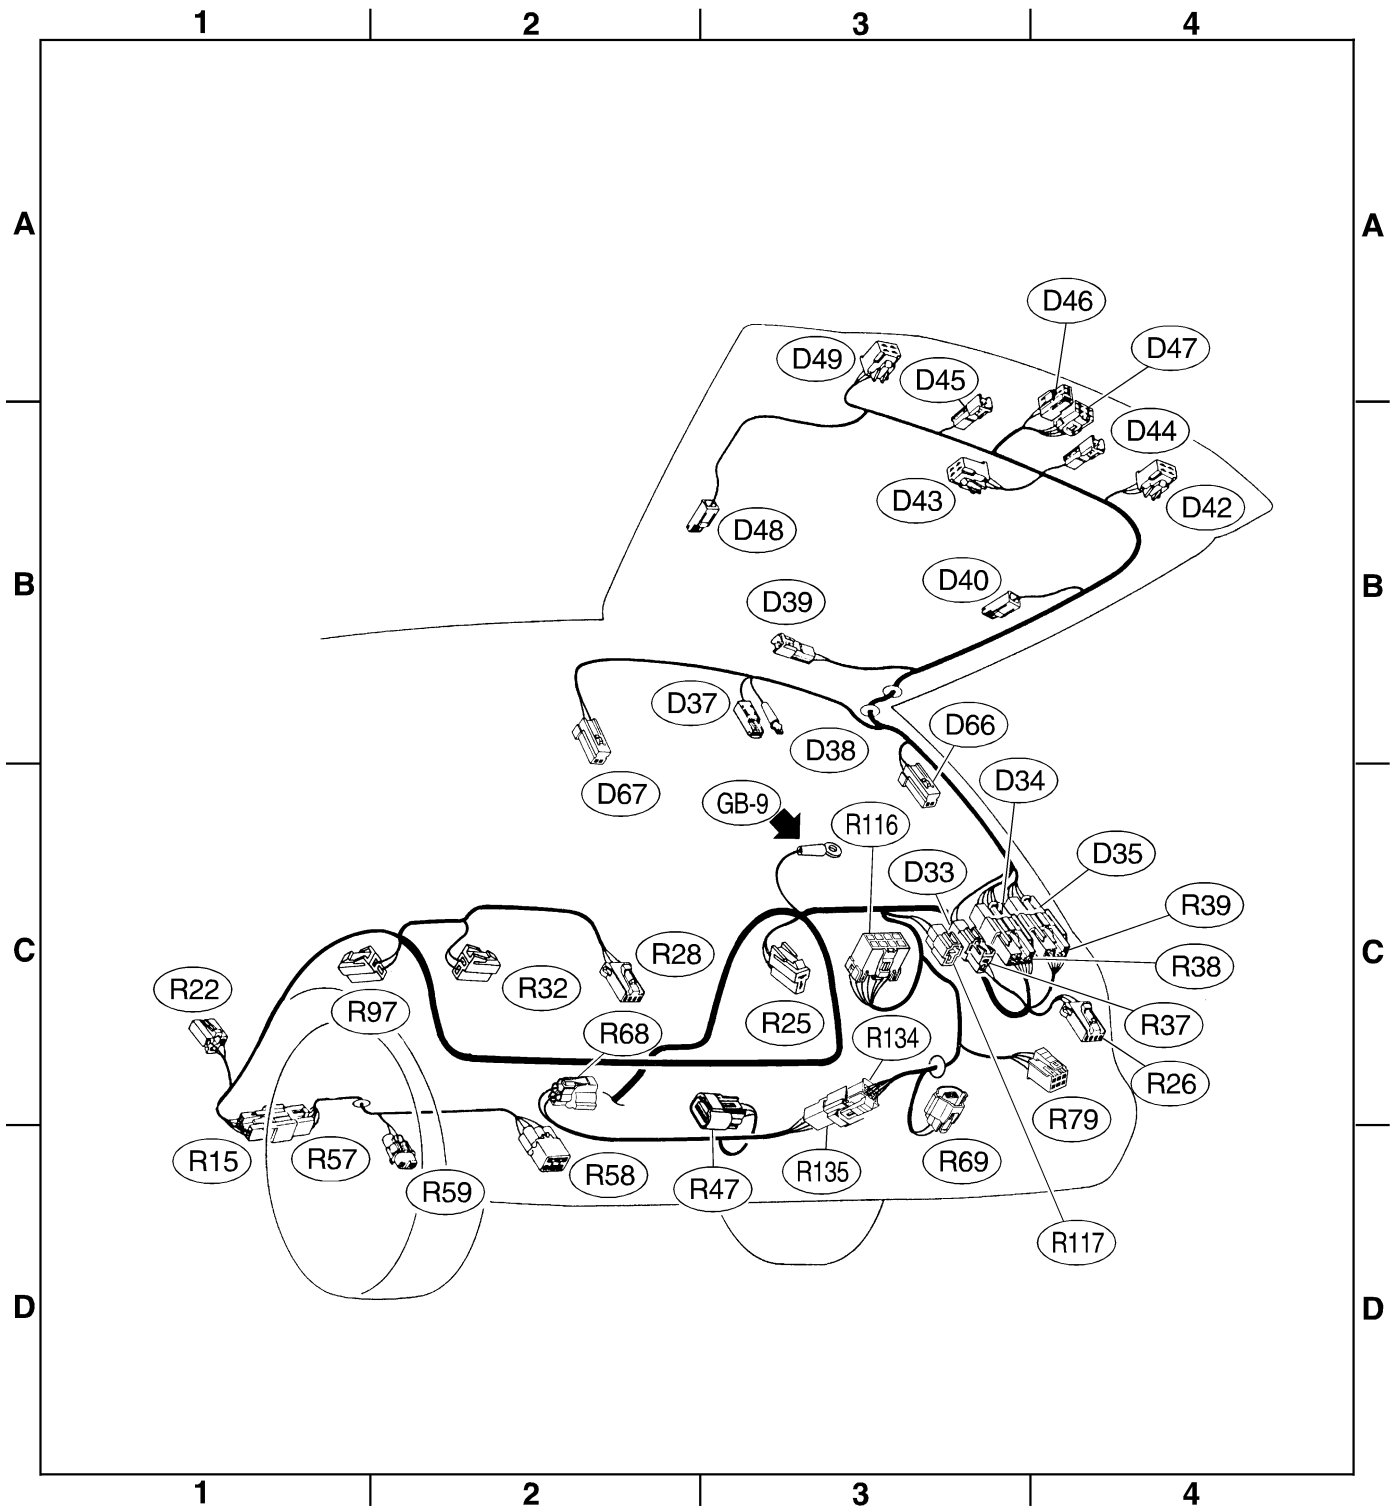

58. Rear Wiring Harness and Rear Gate Cord S903433

A: LOCATION S903433A13

Connector				Connecting to	
No.	Pole	Color	Area	No.	Name
R15	6	Black	D-1	R57	Fuel tank cord
R22	3	Black	C-1		Rear door switch LH
R25	2	Black	C-3		Rear defogger condenser
R26	4	Black	C-4		Rear combination light RH
R28	4	Black	C-2		Rear combination light LH
R32	2	★	C-2		Rear accessory power supply socket
R37	2	★	C-3	D33	Rear gate cord
R38	8	★	C-3	D34	
R39	8	Black	C-4	D35	
R47	3	Black	C-3		Internal pressure sensor
R57	6	Black	D-1	R15	Rear wiring harness
R58	6	Gray	D-2		Fuel gauge module & fuel pump assembly
R59	2	★	D-2		Fuel gauge sub module
R68	2	Gray	C-2		Pressure control solenoid valve
R69	2	★	D-3		Drain valve
R79	6	★	C-2		Trailer connector
R97	2	★	C-1		Antenna amp.
R116	8	★	C-3		Rear wiper intermittent module
R117	2	★	C-3		Sub woofer (Mcintosh audio)
R134	6	Gray	C-3	R135	ORVR cord
R135	6	Gray	C-3	R134	Rear wiring harness

★: Non-colored

Connector				Connecting to	
No.	Pole	Color	Area	No.	Name
D33	2	★	C-3	R37	Rear wiring harness
D34	8	★	C-3	R38	
D35	8	Black	C-4	R39	
D37	1	Black	B-3		Luggage room light (Power)
D38	1	★	B-3		Luggage room light
D39	2	★	B-3		High-mounted stop light
D40	1	Black	B-3		Rear defogger (Power)
D42	4	★	B-4		Rear finisher light RH
D43	4	★	B-3		Rear wiper motor
D44	2	★	B-4		License plate light RH
D45	2	★	A-3		License plate light LH
D46	2	Black	A-4		Rear gate latch switch
D47	4	★	B-4		Rear gate lock actuator
D48	1	Black	B-3		Rear defogger (Ground)
D49	4	★	A-3		Rear finisher light LH
D66	2	Black	C-3		Rear tweeter RH
D67	2	Black	B-2		Rear tweeter LH

★: Non-colored

REAR WIRING HARNESS AND REAR GATE CORD

Wiring System

B6M1559A